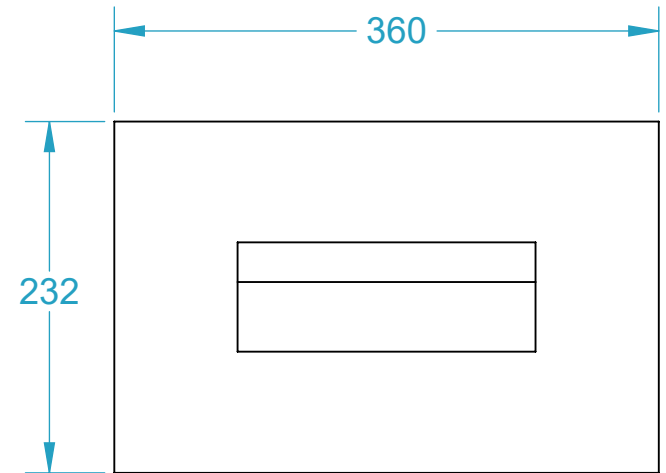

AQUAKNIGHT INDUSTRIES

CODE	NAME	DN
2400.312	Overflow 200x75x300@5 Alluminium 5052	150
2400.313	Overflow 200x75x300@5 SS316	150

SECTION M-M