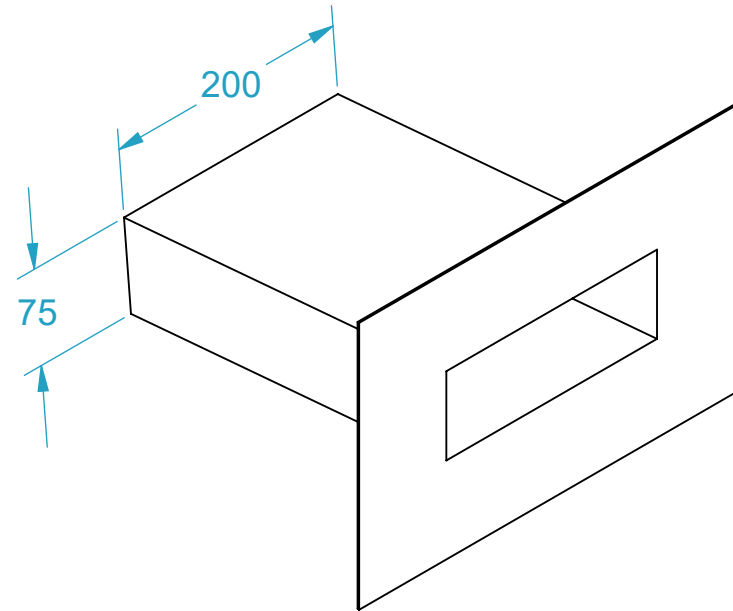

AQUAKNIGHT INDUSTRIES

CODE	NAME	DN
2400.312	Overflow 200x75x300@5 Alluminium 5052	150
2400.313	Overflow 200x75x300@5 SS316	150

SECTION M-M