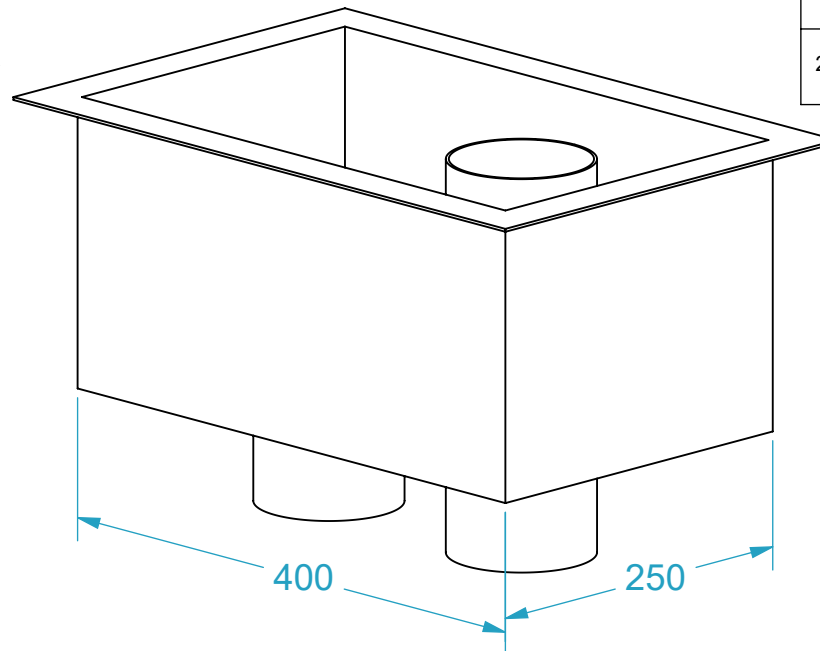

AQUAKNIGHT INDUSTRIES

CODE	NAME	DN
2800.212	Sump100	100x100
	400x250x200 Alluminium 5052	
2800.213	Sump100 400x250x200 SS316	100x100

SECTION BA-BA