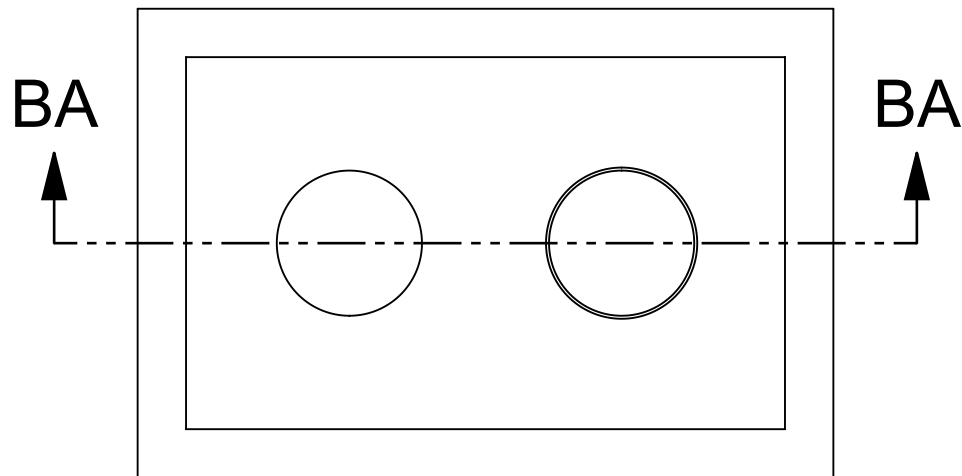

AQUAKNIGHT INDUSTRIES

CODE	NAME	DN
2800.212	Sump100	100x100
	400x250x200 Alluminium 5052	
2800.213	Sump100 400x250x200 SS316	100x100

SECTION BA-BA