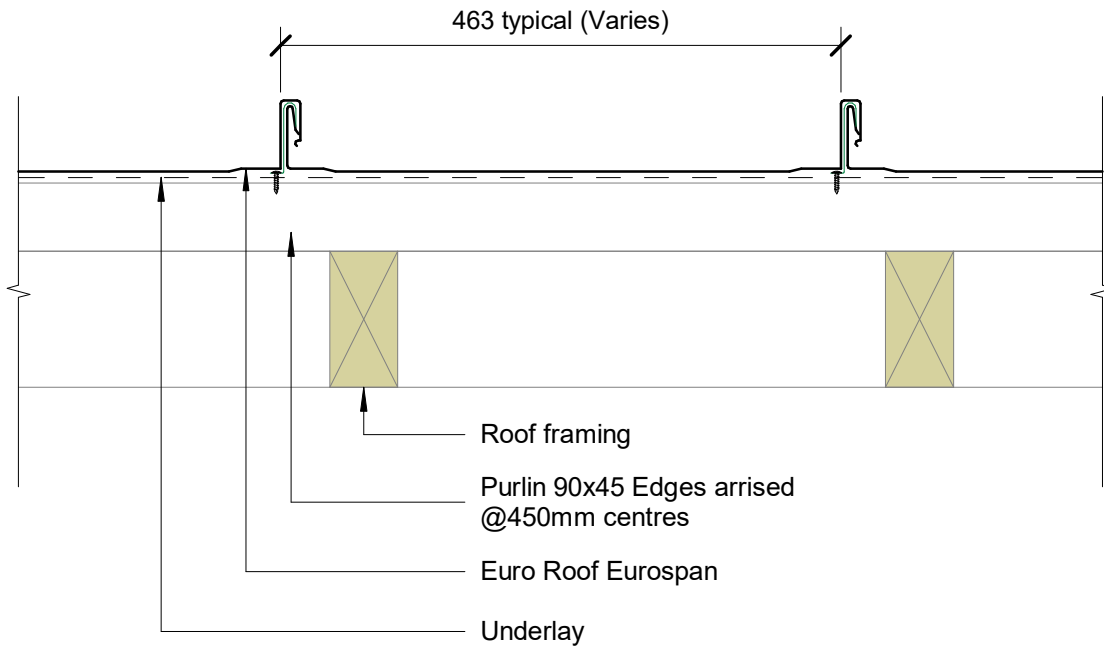

Euro Roof Eurospan

Scale 1:2

*Optional swage available

Scale 1:5