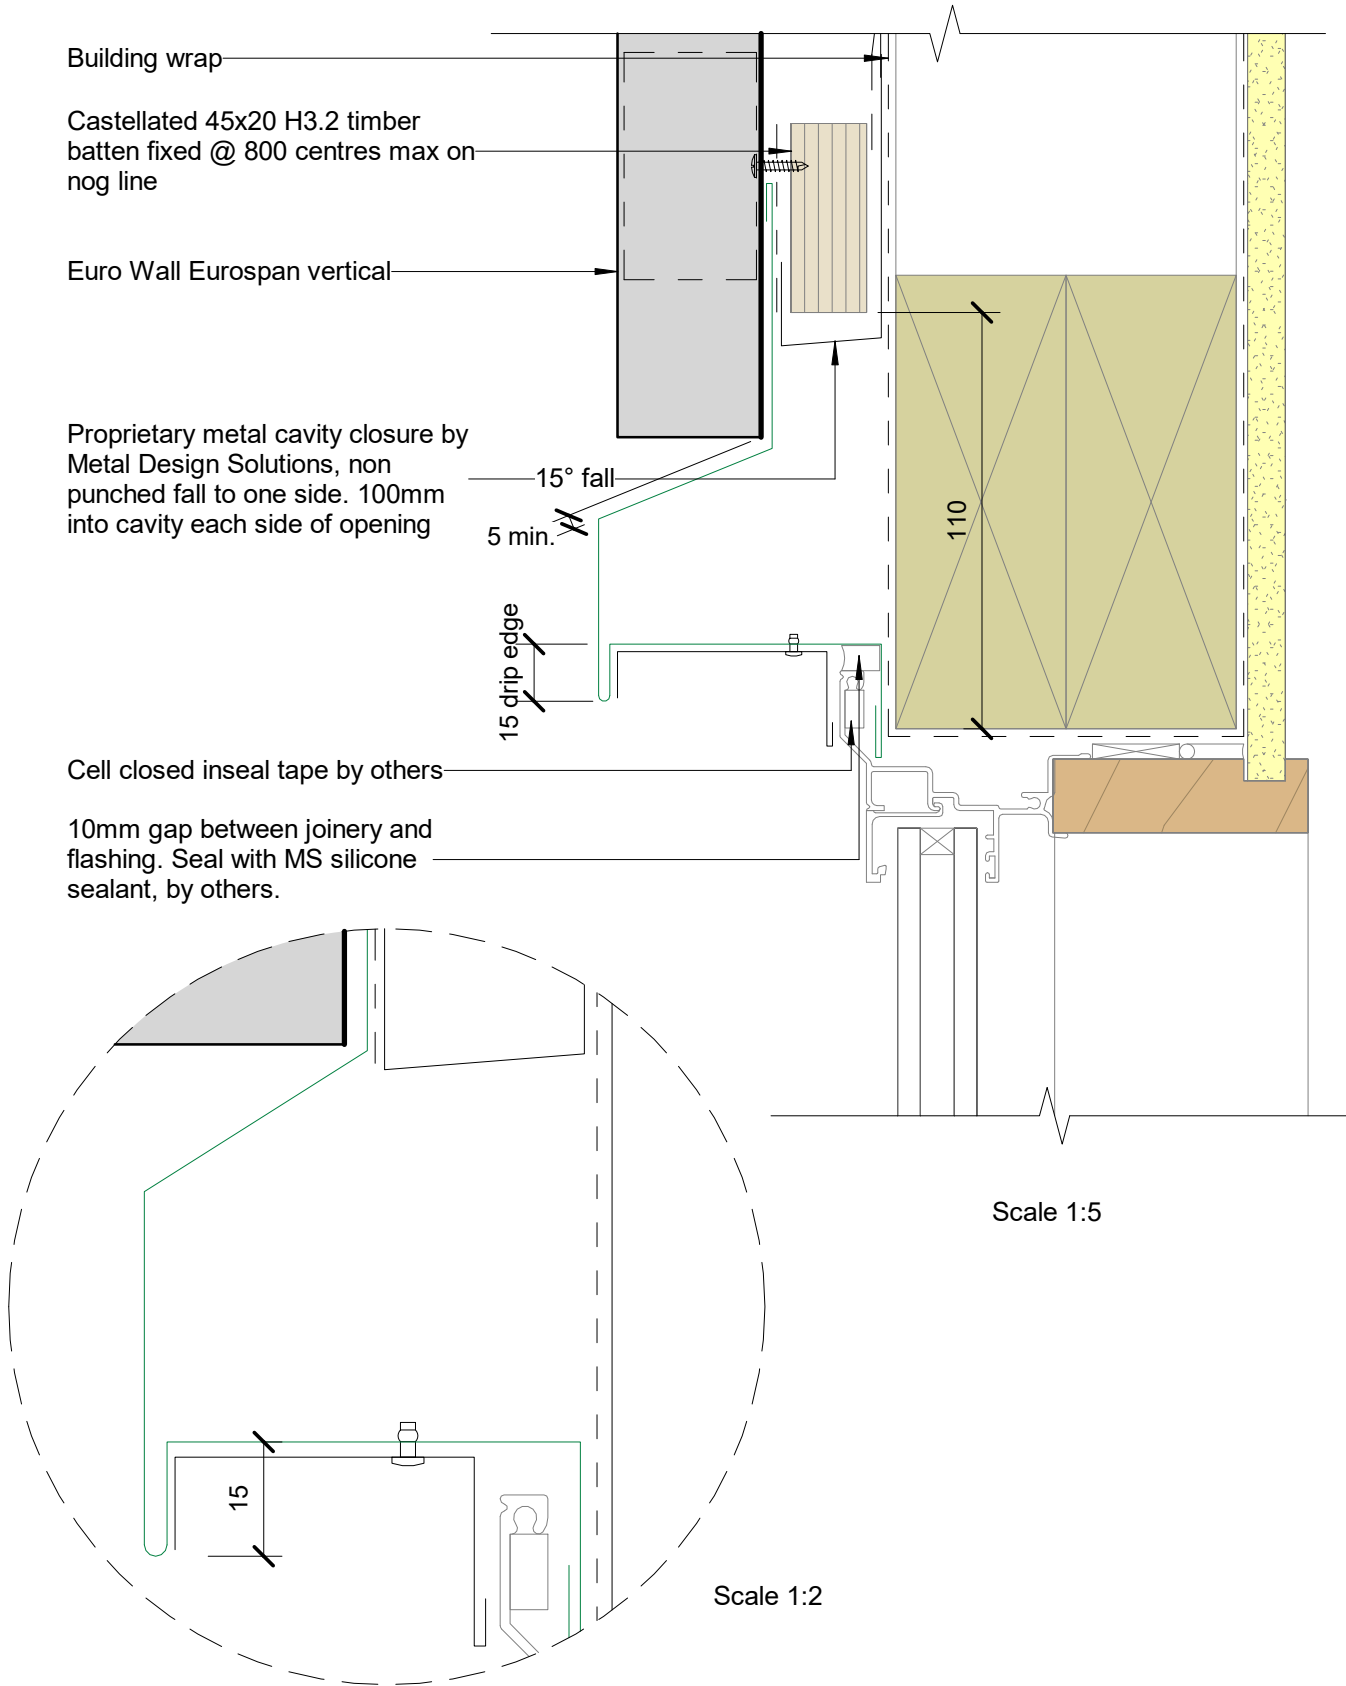

Euro Wall EuroSpan Vertical

Scale 1:2

Scale 1:5

Parapet Typical (Y mm): excluding drip edge:

50mm in situation 1: Low, Medium and High wind zones

70mm in situation 2: Very High, Low, Medium and High wind zones

90mm in situation 3: Extra High wind zones