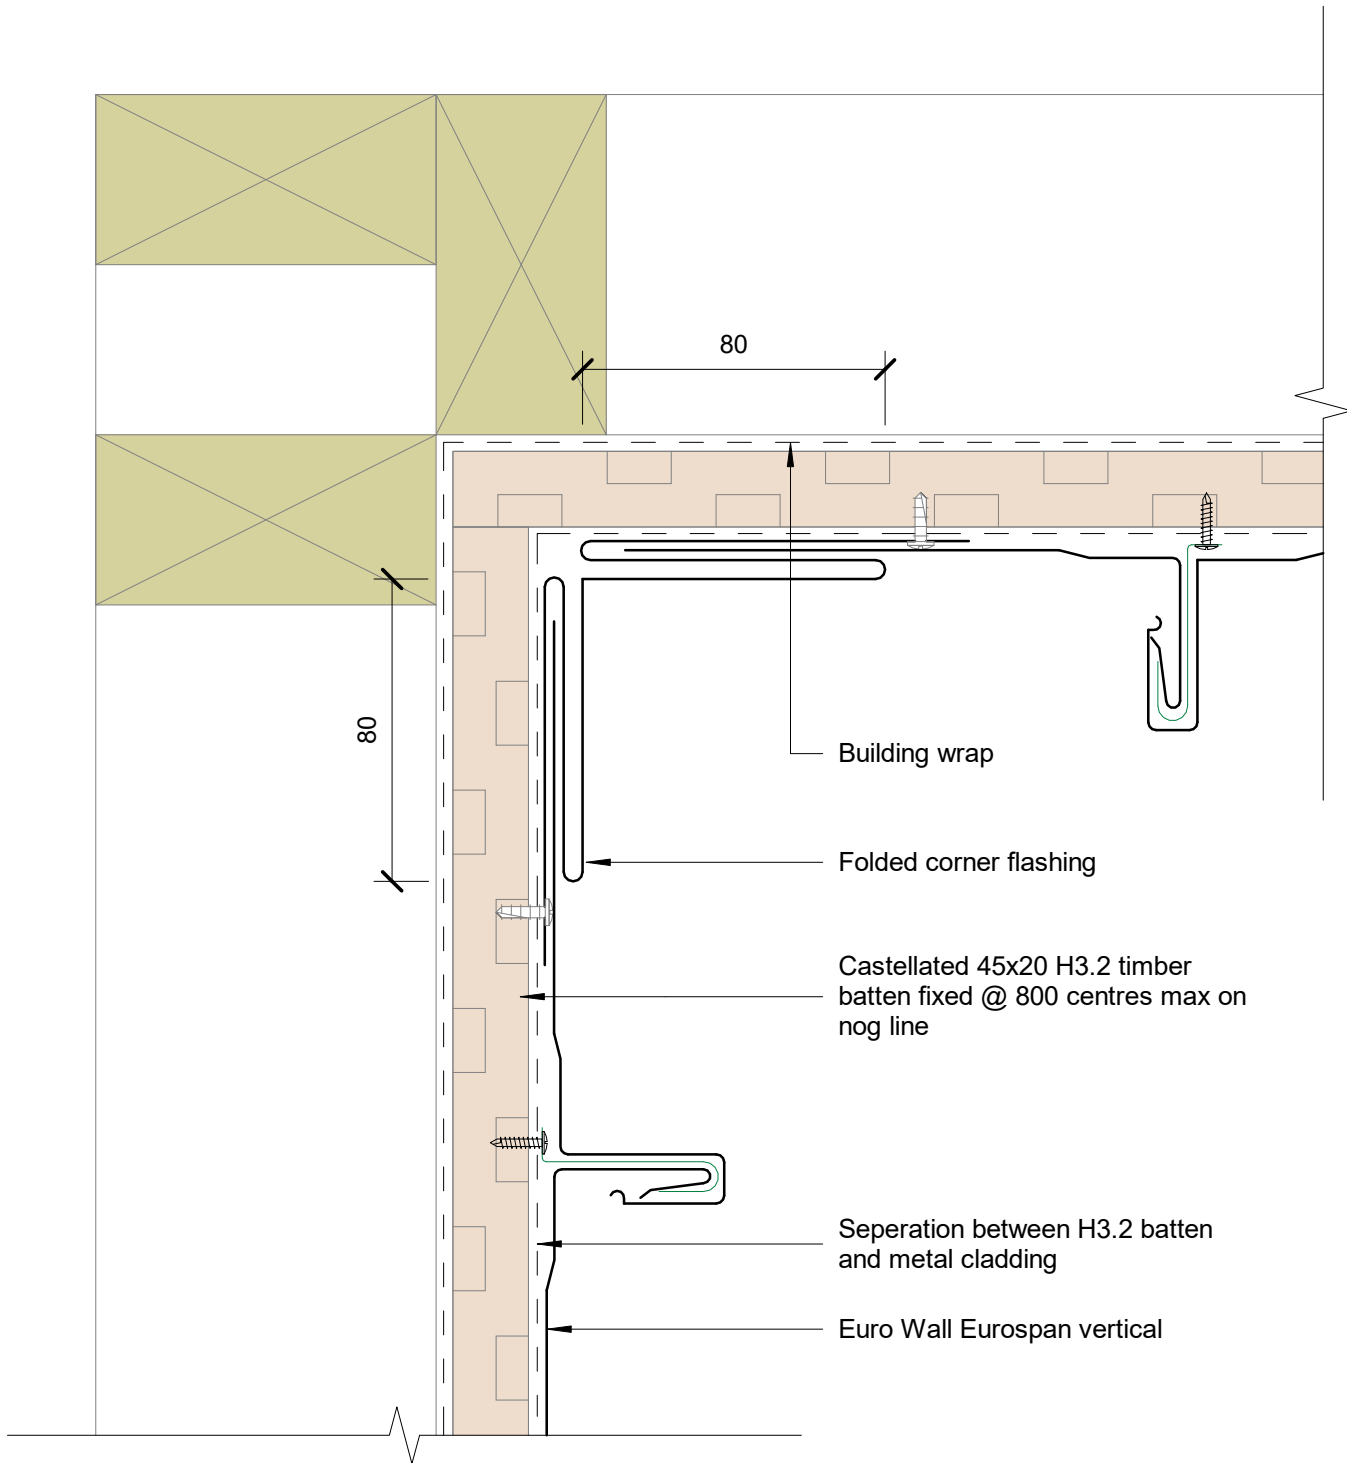

Euro Wall EuroSpan Vertical

Scale 1:2

Scale 1:5

Parapet Typical (Y mm): excluding drip edge:

50mm in situation 1: Low, Medium and High wind zones

70mm in situation 2: Very High, Low, Medium and High wind zones

90mm in situation 3: Extra High wind zones