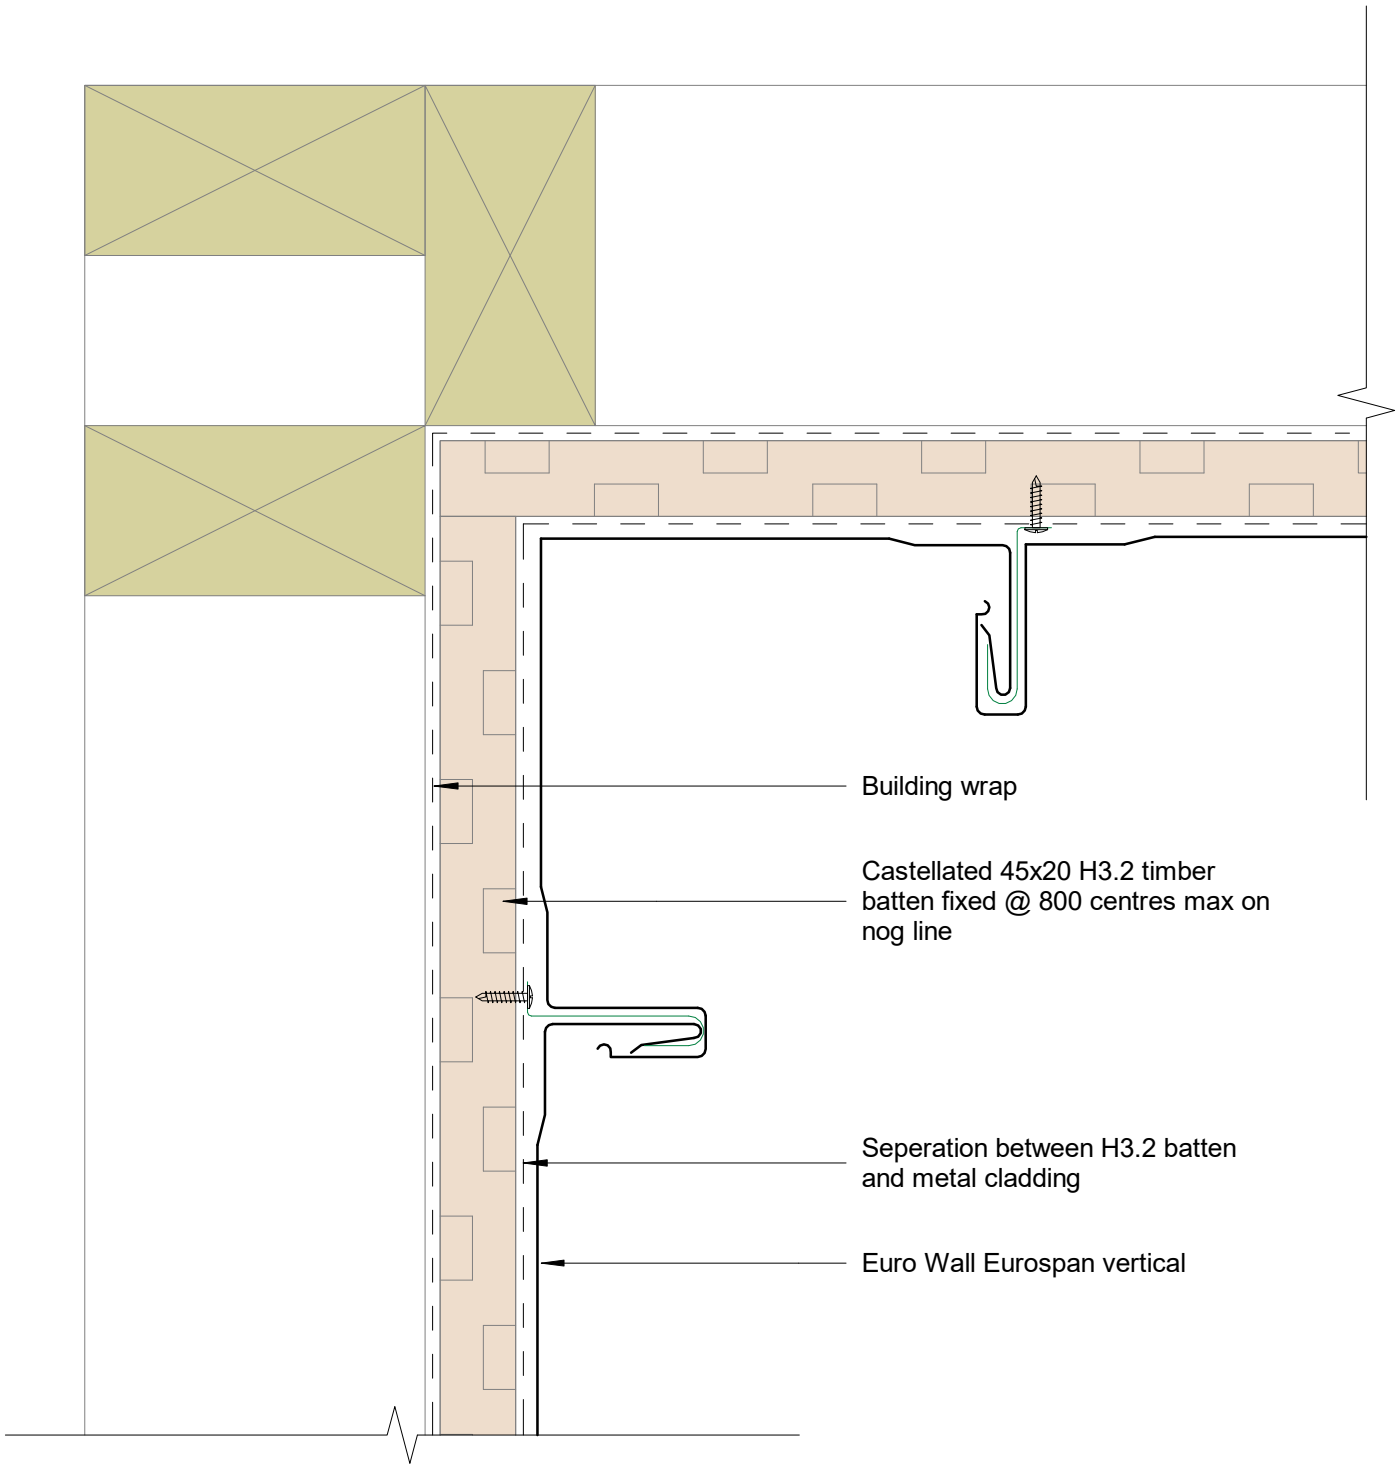

Euro Wall EuroSpan Vertical

Scale 1:2

Scale 1:5

Parapet Typical (Y mm): excluding drip edge:

50mm in situation 1: Low, Medium and High wind zones

70mm in situation 2: Very High, Low, Medium and High wind zones

90mm in situation 3: Extra High wind zones