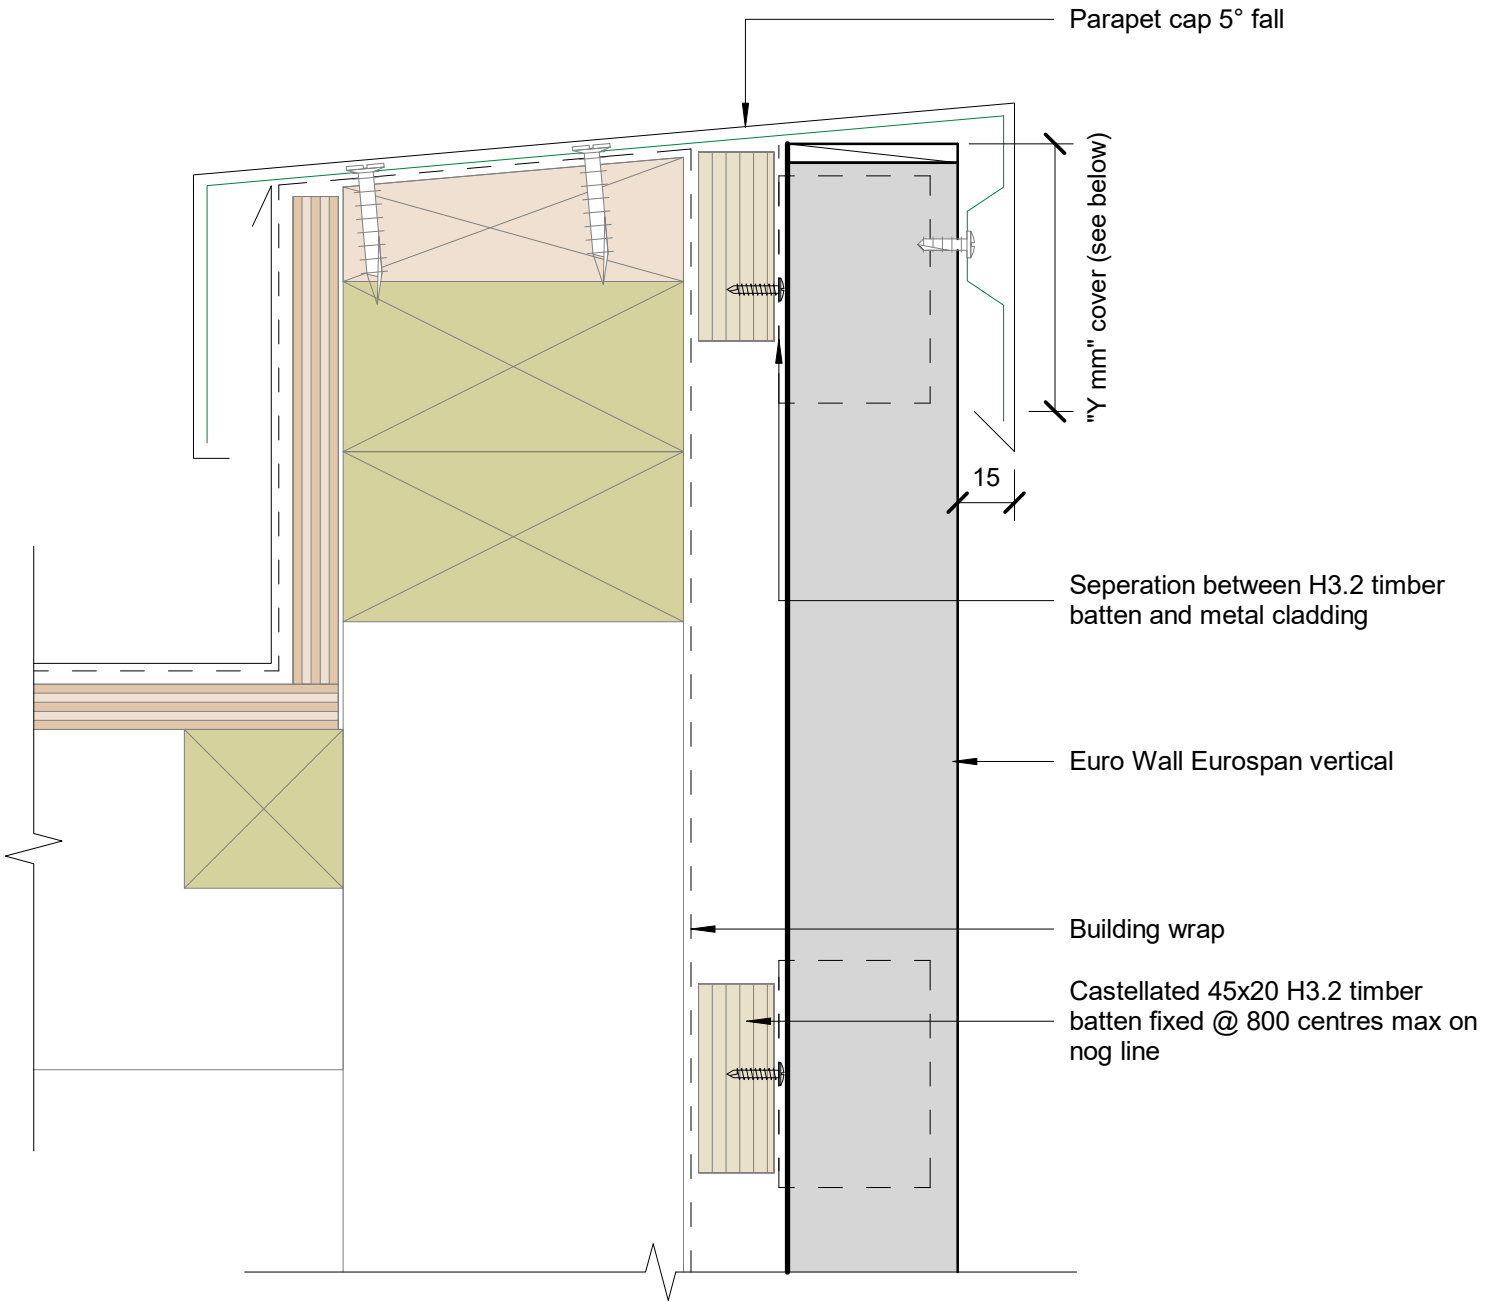

Euro Wall EuroSpan Vertical

Scale 1:2

Scale 1:5

Parapet Typical (Y mm): excluding drip edge:

50mm in situation 1: Low, Medium and High wind zones

70mm in situation 2: Very High, Low, Medium and High wind zones

90mm in situation 3: Extra High wind zones