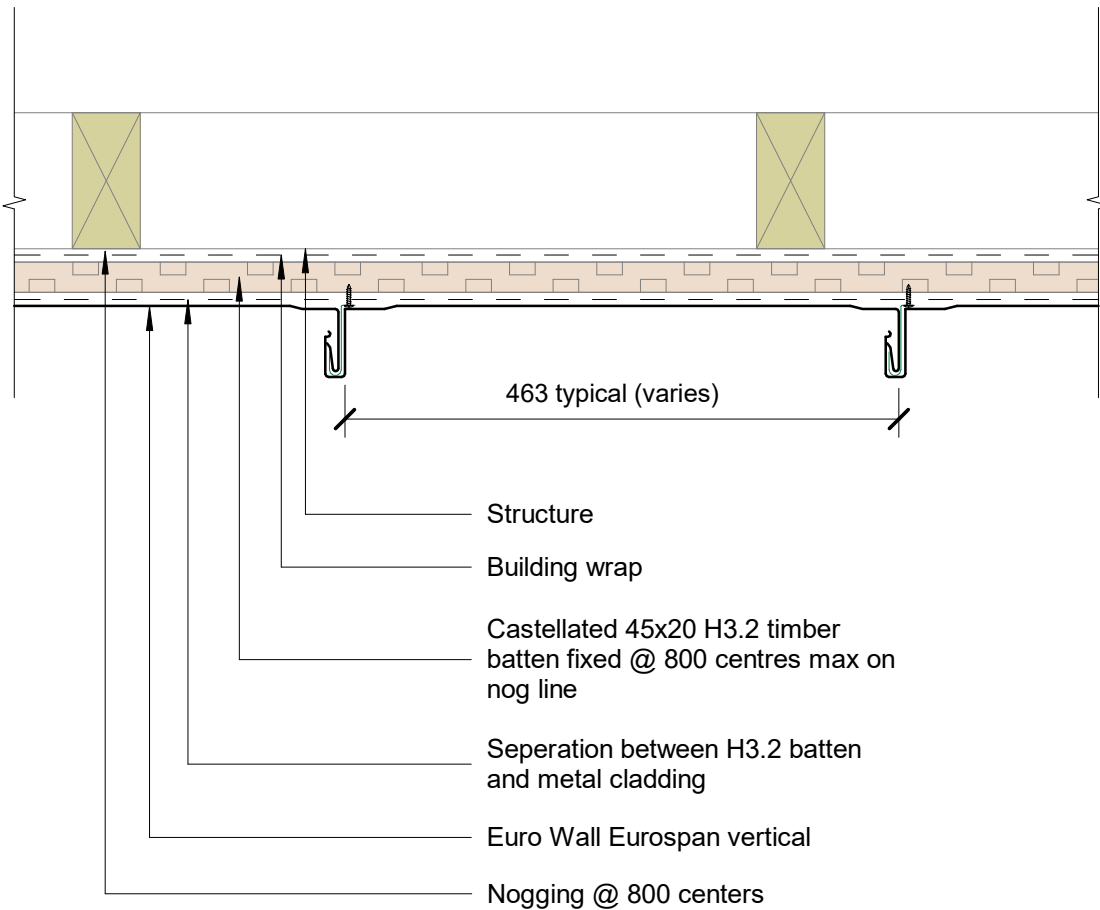

Euro Wall EuroSpan Vertical

Scale 1:2

Scale 1:5

Parapet Typical (Y mm): excluding drip edge:

50mm in situation 1: Low, Medium and High wind zones

70mm in situation 2: Very High, Low, Medium and High wind zones

90mm in situation 3: Extra High wind zones