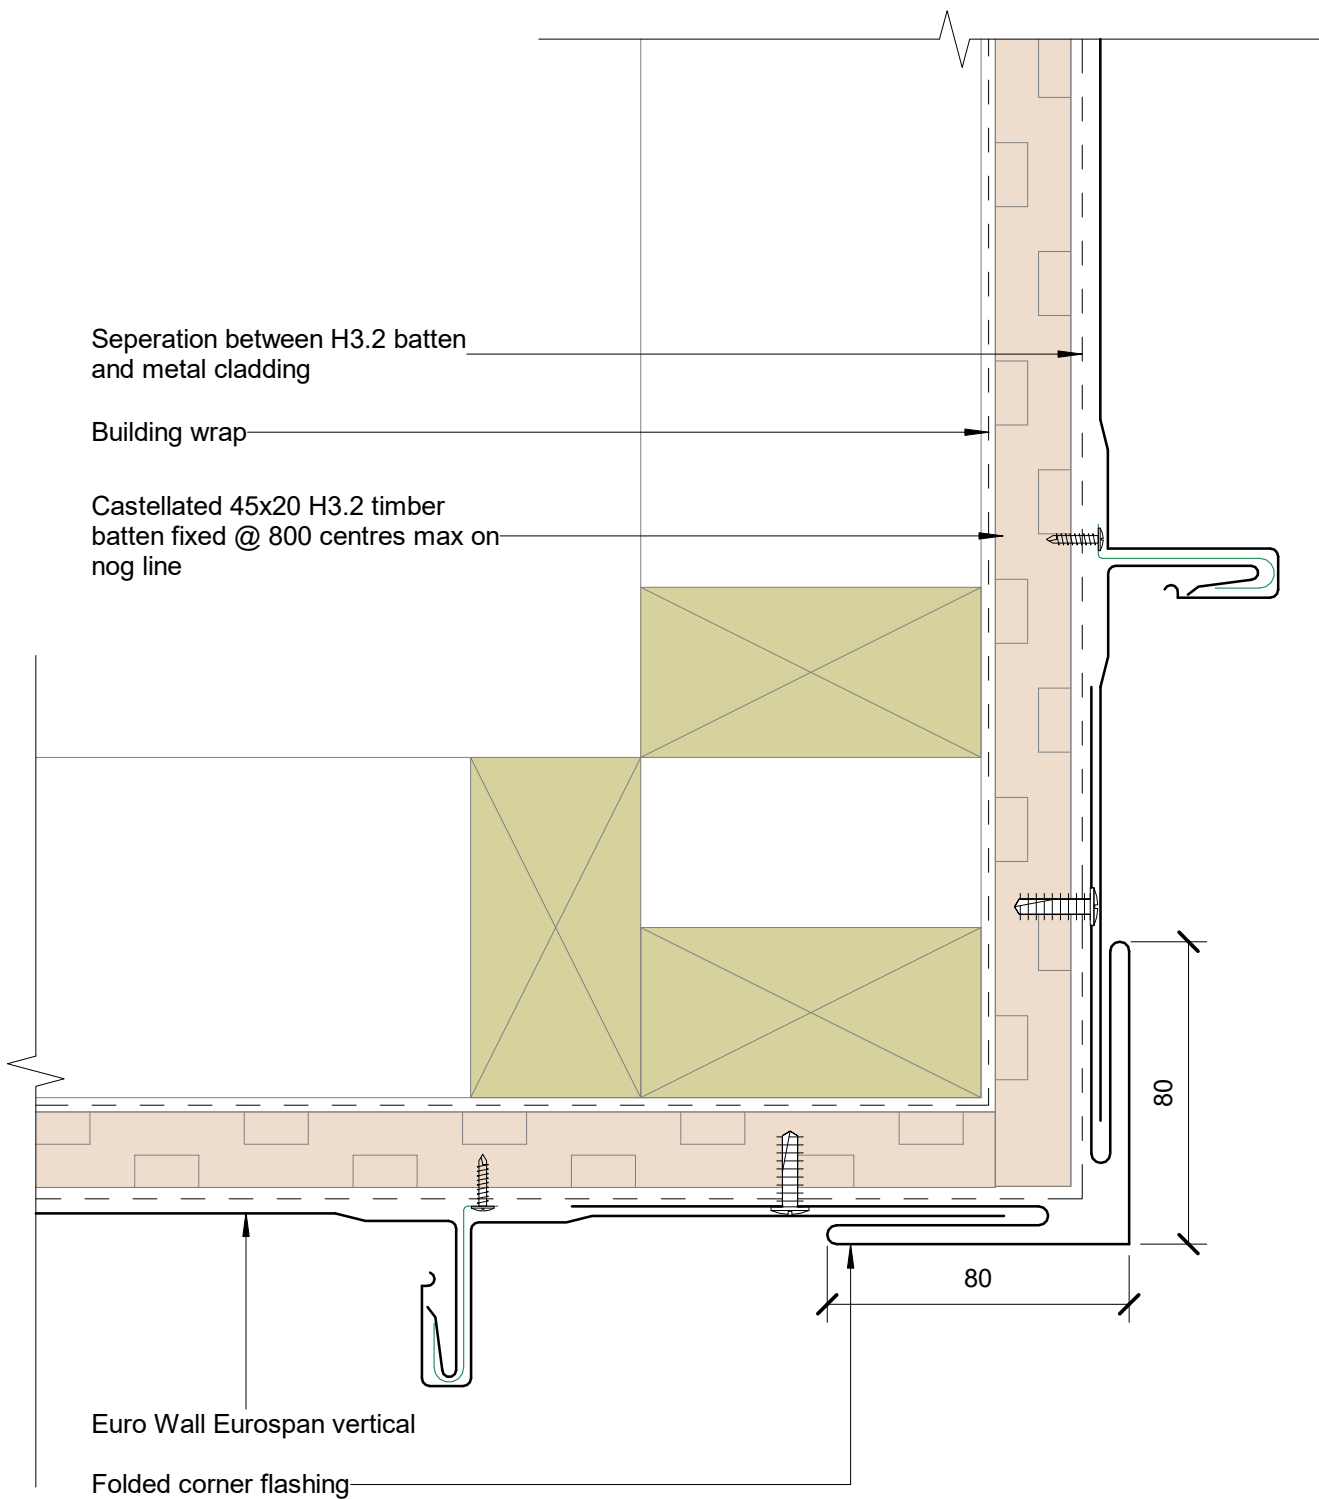

Euro Wall EuroSpan Vertical

Scale 1:2

Scale 1:5

Parapet Typical (Y mm): excluding drip edge:

50mm in situation 1: Low, Medium and High wind zones

70mm in situation 2: Very High, Low, Medium and High wind zones

90mm in situation 3: Extra High wind zones