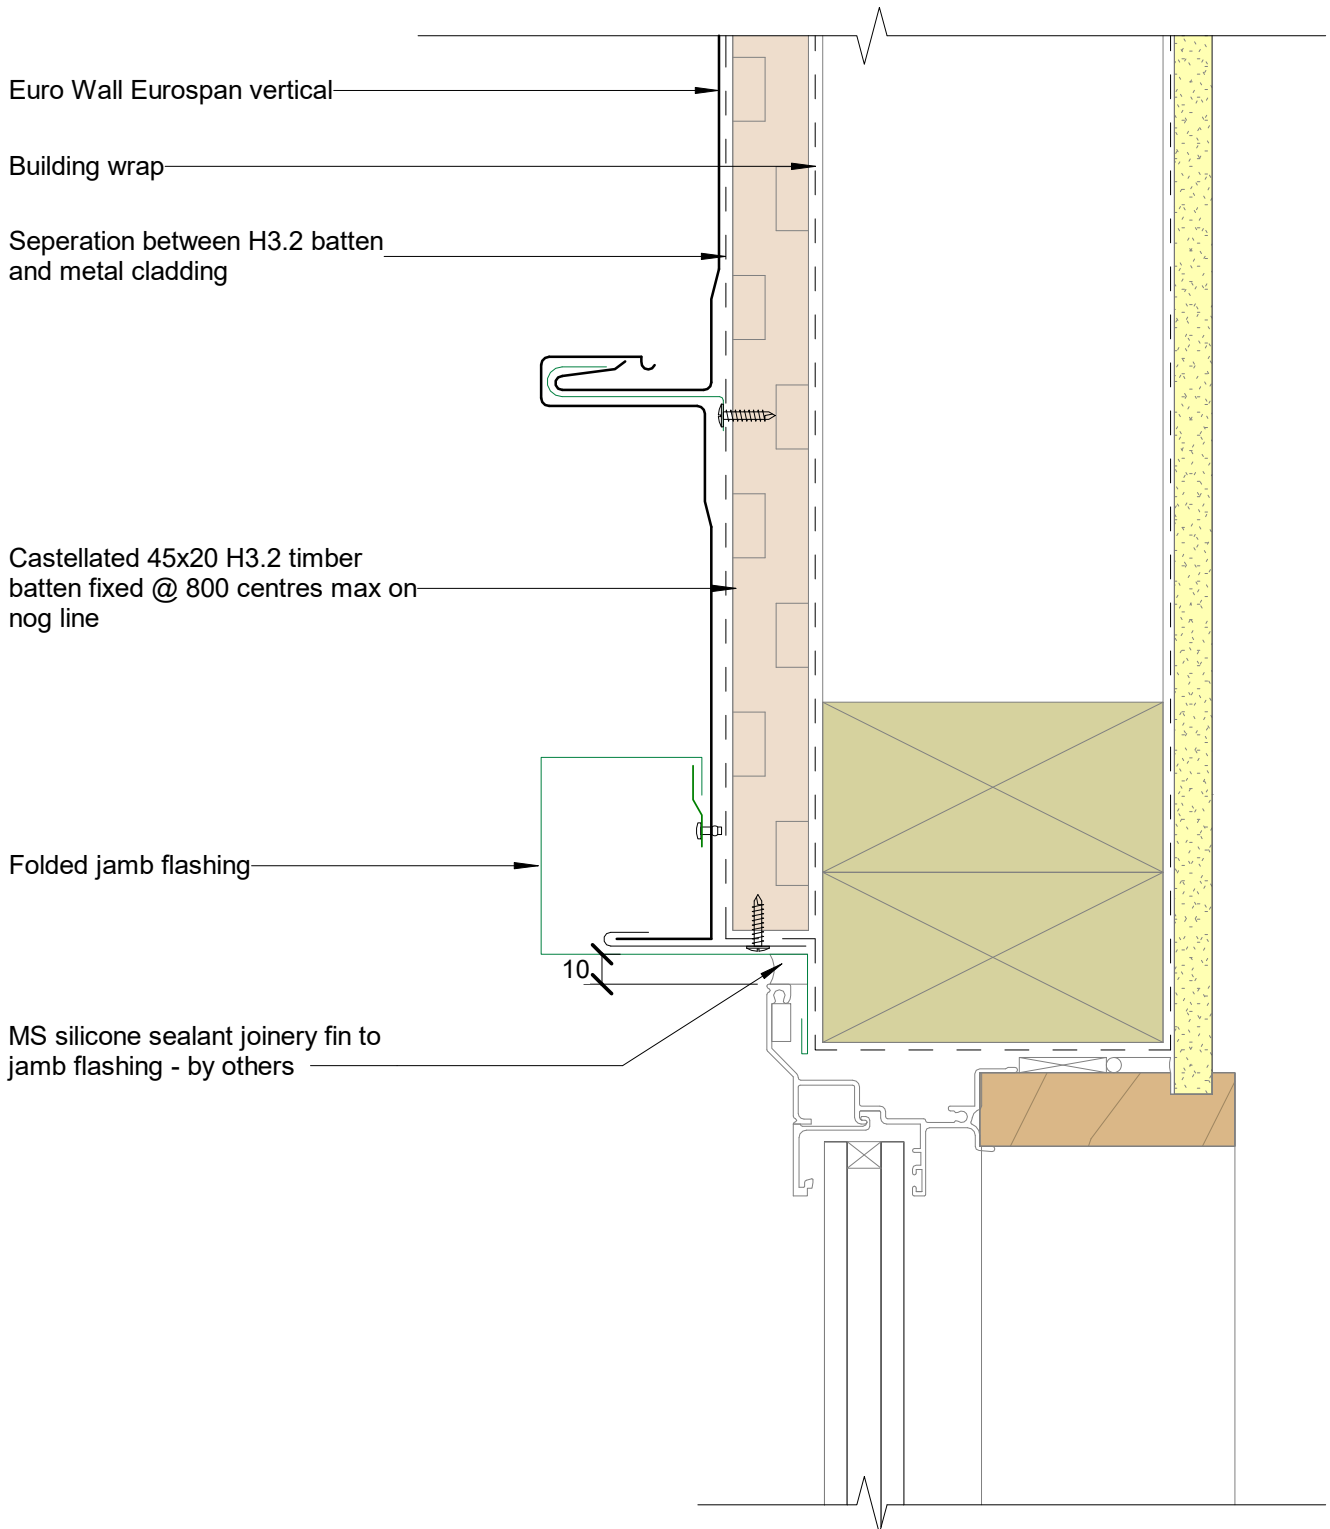

Euro Wall EuroSpan Vertical

Scale 1:2

Scale 1:5

Parapet Typical (Y mm): excluding drip edge:

50mm in situation 1: Low, Medium and High wind zones

70mm in situation 2: Very High, Low, Medium and High wind zones

90mm in situation 3: Extra High wind zones