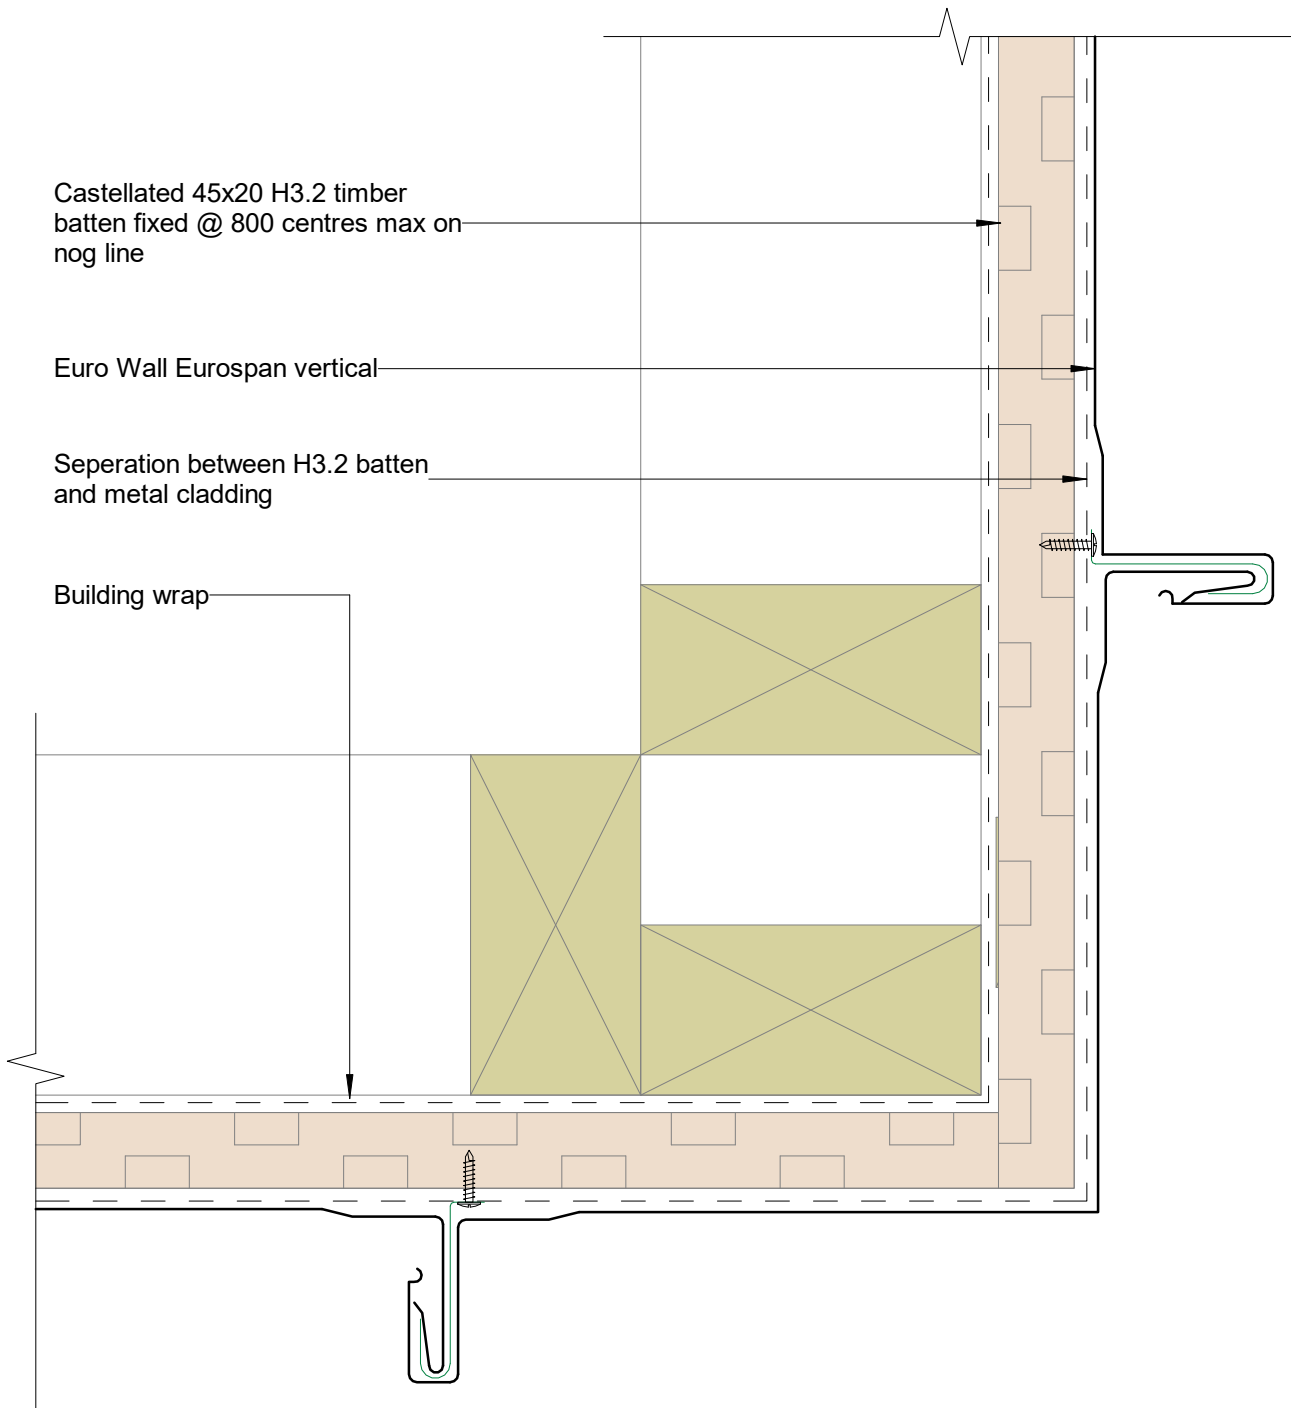

Euro Wall EuroSpan Vertical

Scale 1:2

Scale 1:5

Parapet Typical (Y mm): excluding drip edge:

50mm in situation 1: Low, Medium and High wind zones

70mm in situation 2: Very High, Low, Medium and High wind zones

90mm in situation 3: Extra High wind zones