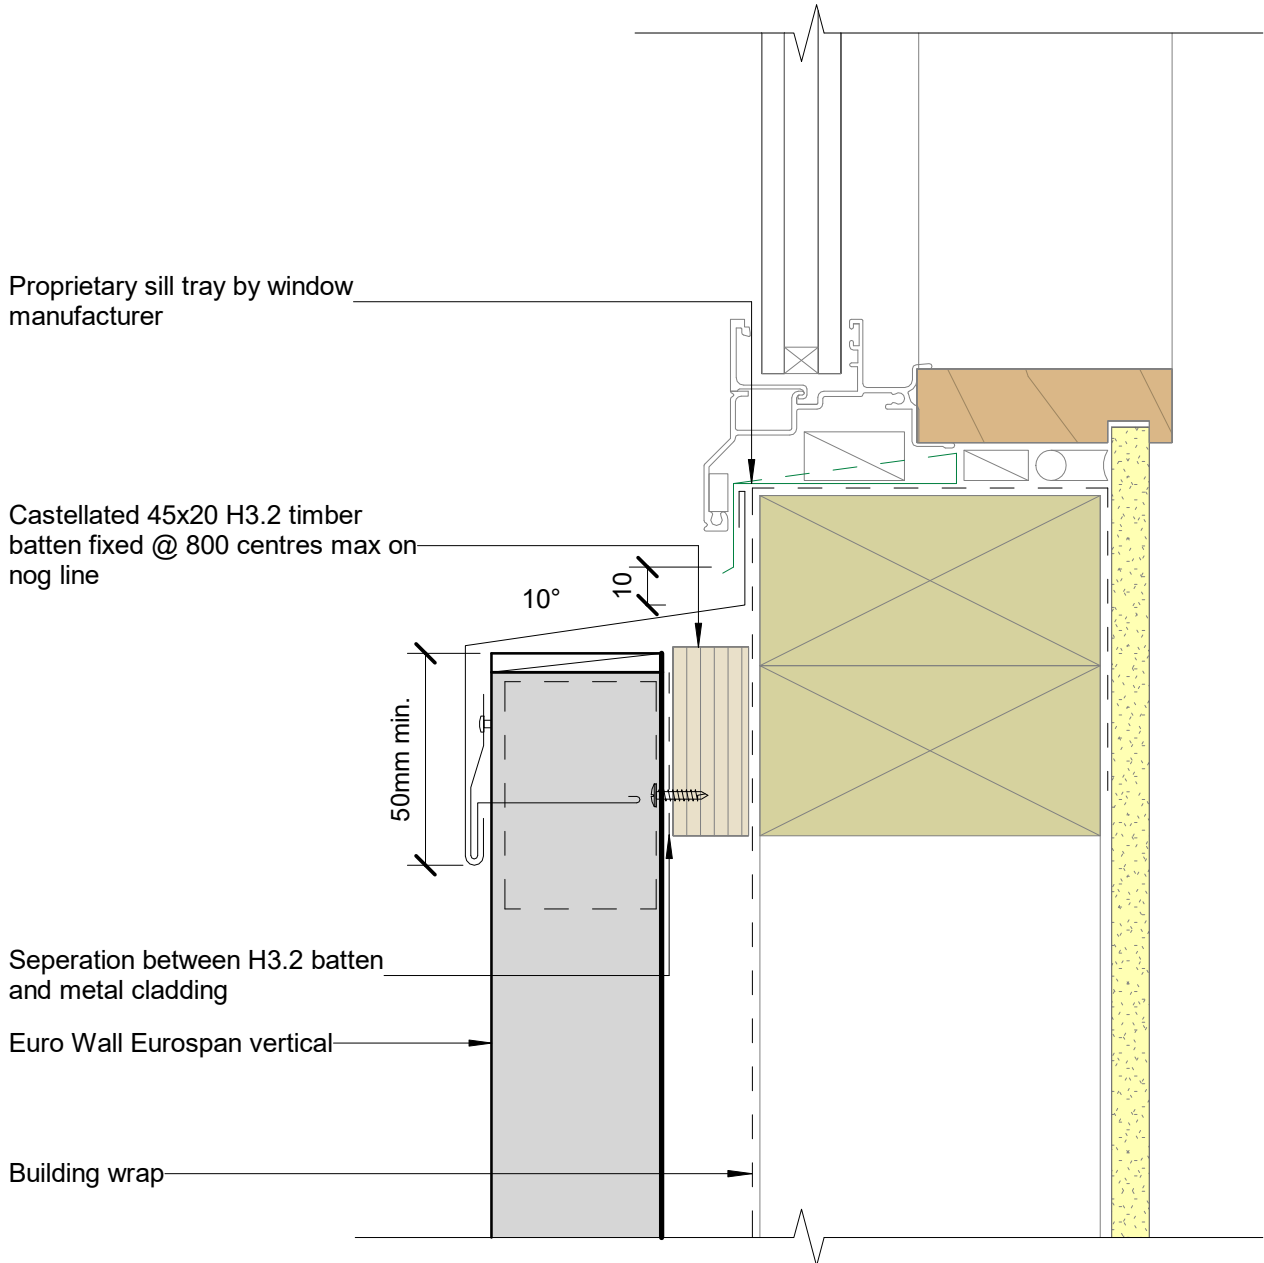

Euro Wall EuroSpan Vertical

Scale 1:2

Scale 1:5

Parapet Typical (Y mm): excluding drip edge:

50mm in situation 1: Low, Medium and High wind zones

70mm in situation 2: Very High, Low, Medium and High wind zones

90mm in situation 3: Extra High wind zones