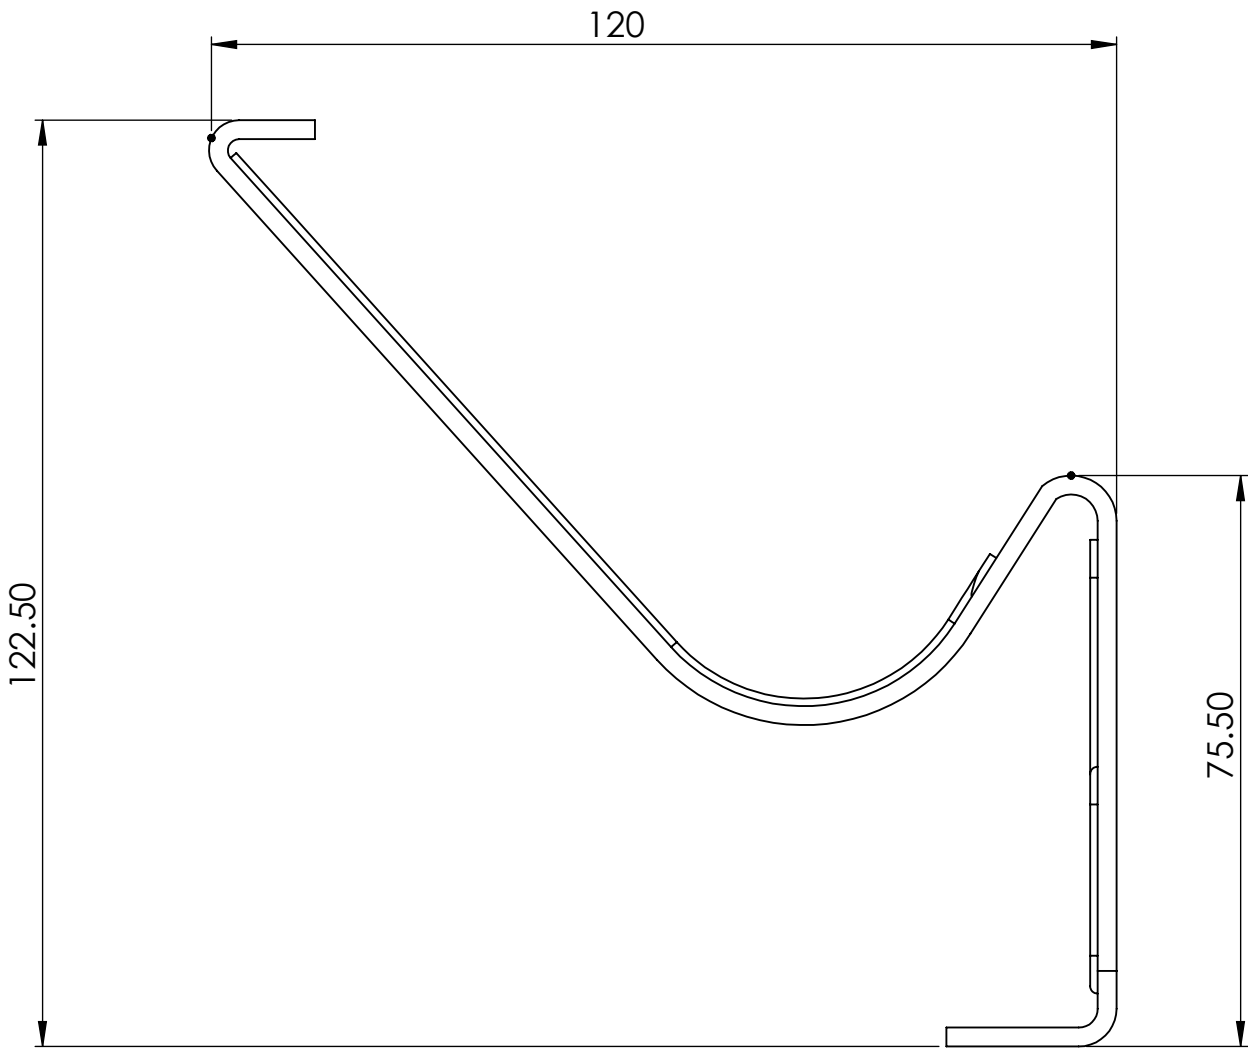

 Continuous Group. Spouting Fascia Downpipes	PRODUCT :	<h1>CUBE 125mm BOX</h1>	
	UNLESS OTHERWISE SPECIFIED DIMENSIONS ARE IN MILLIMETERS DO NOT SCALE DRAWING	A4 SCALE:1:1 SHEET 1 OF 3	DWG NO. CG125BOX

UNLESS OTHERWISE SPECIFIED DIMENSIONS ARE IN MILLIMETERS		PRODUCT : CUBE 125mm BOX	
DO NOT SCALE DRAWING	A4 SCALE:1:1 SHEET 2 OF 3	DWG NO. CG125BOX	REVISION A/180820