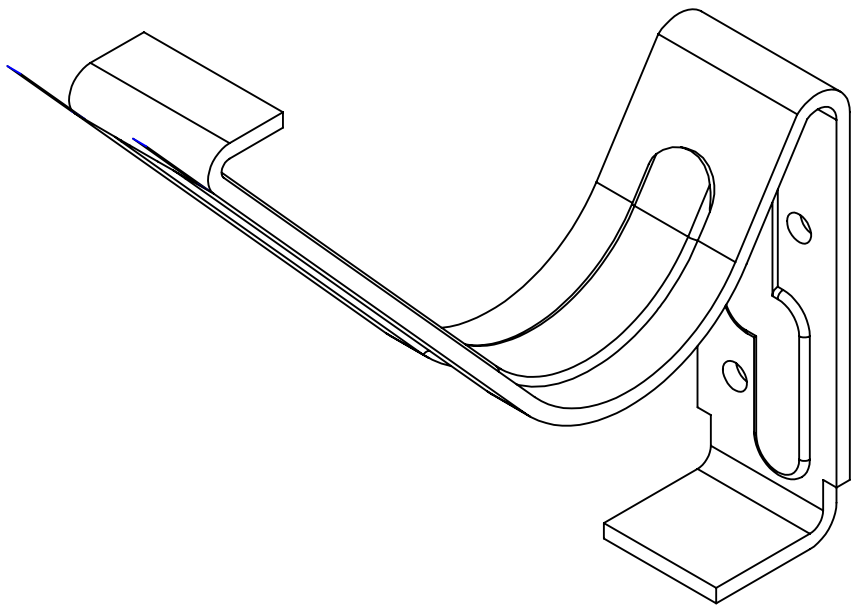

 Continuous Group. Spouting Fascia Downpipes	PRODUCT :	<h1>CUBE 125mm BOX</h1>	
	UNLESS OTHERWISE SPECIFIED DIMENSIONS ARE IN MILLIMETERS DO NOT SCALE DRAWING	A4 SCALE:1:1 SHEET 1 OF 3	DWG NO. CG125BOX

UNLESS OTHERWISE SPECIFIED DIMENSIONS ARE IN MILLIMETERS		PRODUCT : CUBE 125mm BOX	
DO NOT SCALE DRAWING	A4 SCALE:1:1 SHEET 2 OF 3	DWG NO. CG125BOX	REVISION A/180820