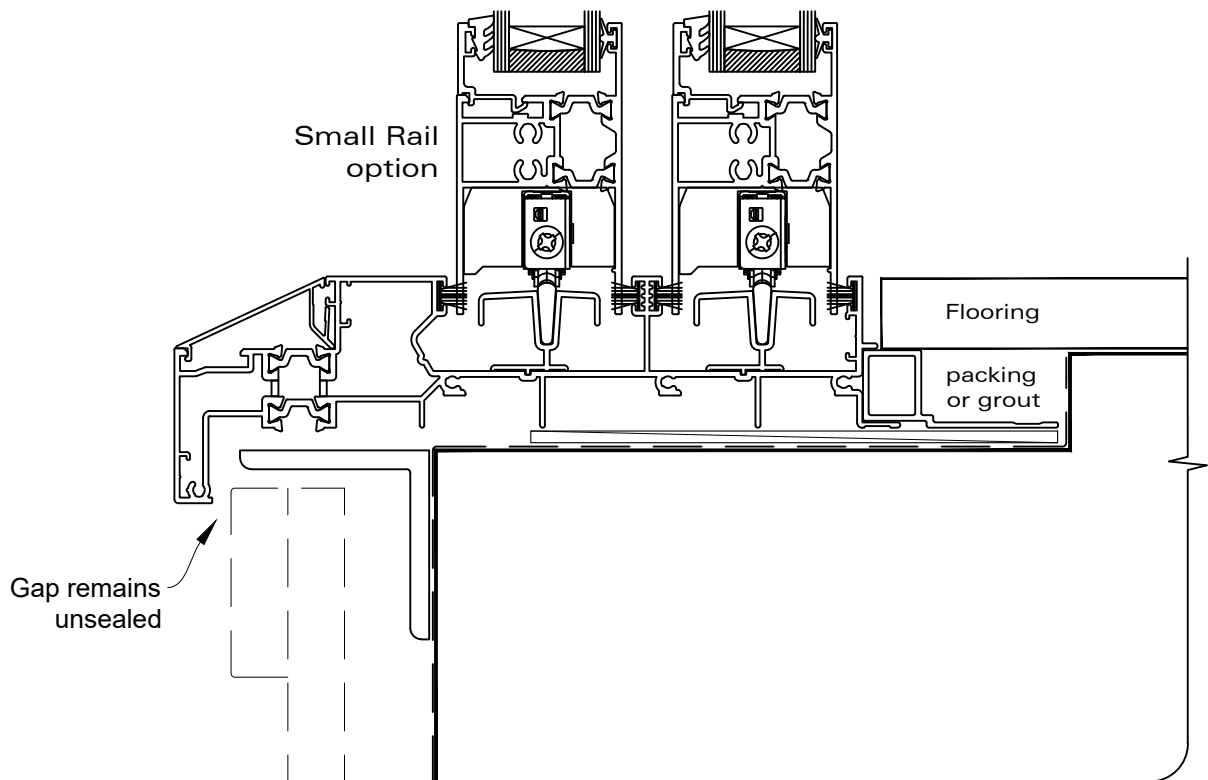

INSTALLATION DETAIL - RESIDENTIAL THERMAL HEART SLIDING DOOR ON BOARD & BATTEN CAVITY CONSTRUCTION

Date: 01.04.22

Scale: 1:2

CAD Ref.: TRMDBB-CS2