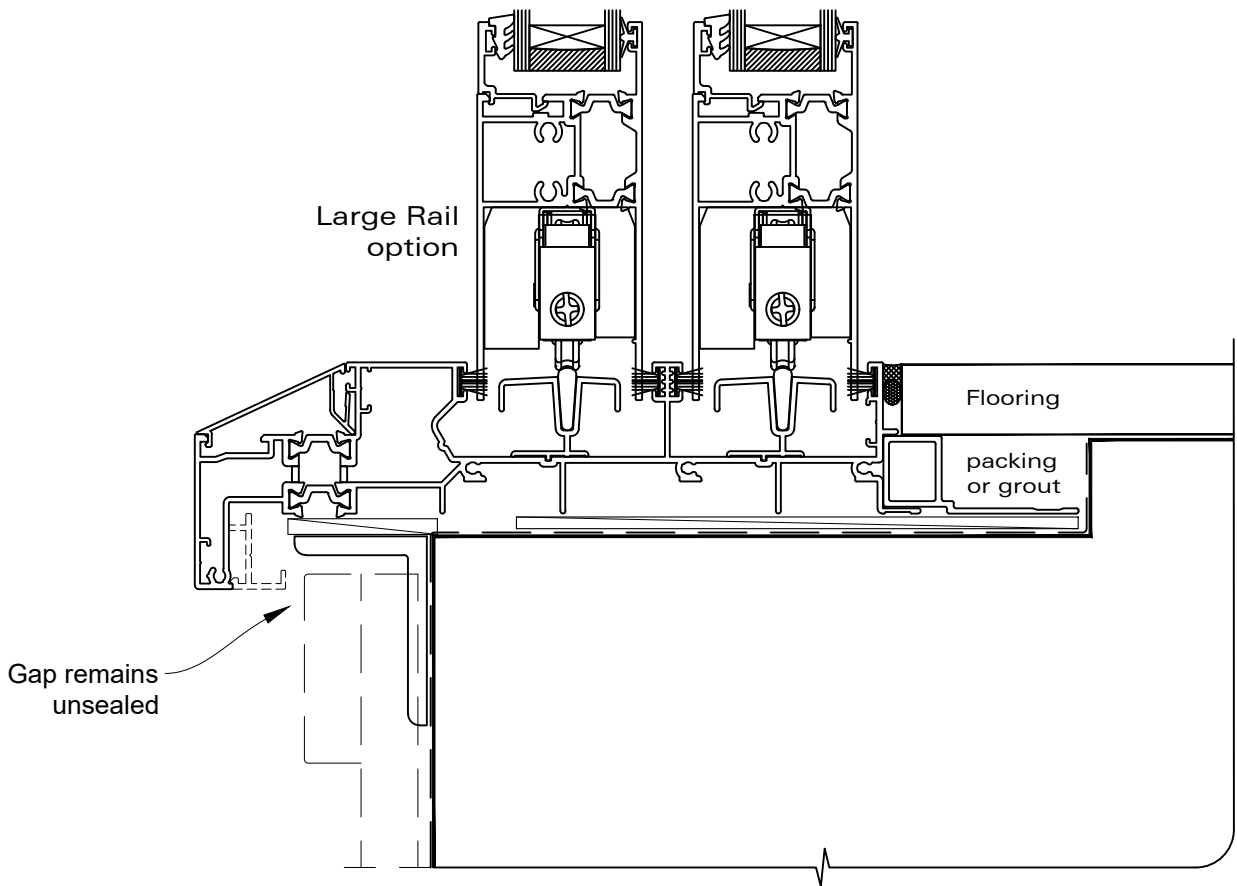

Date: 01.04.22

Scale: 1:2

CAD Ref.: TRMDBB-DJ

INSTALLATION DETAIL - RESIDENTIAL THERMAL HEART SLIDING DOOR ON BOARD & BATTEN DIRECT FIXED CLADDING

Date: 01.04.22

Scale: 1:2

CAD Ref.: TRMDBB-DS

INSTALLATION DETAIL - RESIDENTIAL THERMAL HEART SLIDING DOOR ON BOARD & BATTEN DIRECT FIXED CLADDING