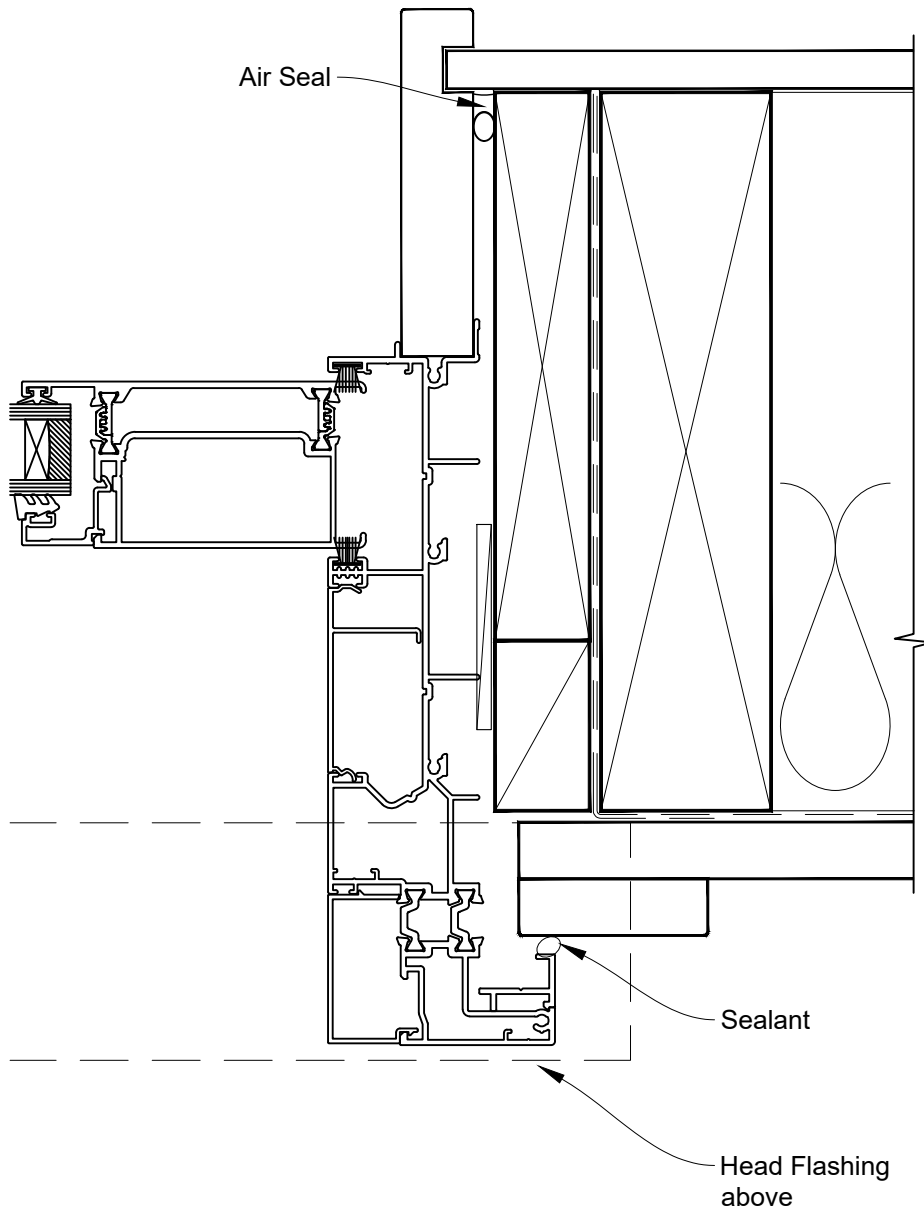

INSTALLATION DETAIL - RESIDENTIAL THERMAL HEART SLIDING DOOR ON BOARD & BATTEN CAVITY CONSTRUCTION

Date: 01.04.22

Scale: 1:2

CAD Ref.: TRMDBB-CH

INSTALLATION DETAIL - RESIDENTIAL THERMAL HEART SLIDING DOOR ON BOARD & BATTEN CAVITY CONSTRUCTION

Date: 01.04.22

Scale: 1:2

CAD Ref.: TRMDBB-CJ

INSTALLATION DETAIL - RESIDENTIAL THERMAL HEART SLIDING DOOR ON BOARD & BATTEN CAVITY CONSTRUCTION

Date: 01.04.22

Scale: 1:2

CAD Ref.: TRMDBB-CS

INSTALLATION DETAIL - RESIDENTIAL THERMAL HEART SLIDING DOOR ON BOARD & BATTEN CAVITY CONSTRUCTION

Date: 01.04.22

Scale: 1:2

CAD Ref.: TRMDBB-CS2

INSTALLATION DETAIL - RESIDENTIAL THERMAL HEART SLIDING DOOR ON BOARD & BATTEN DIRECT FIXED CLADDING

Date: 01.04.22

Scale: 1:2

CAD Ref.: TRMDBB-DH

INSTALLATION DETAIL - RESIDENTIAL THERMAL HEART SLIDING DOOR ON BOARD & BATTEN DIRECT FIXED CLADDING

Date: 01.04.22

Scale: 1:2

CAD Ref.: TRMDBB-DJ

INSTALLATION DETAIL - RESIDENTIAL THERMAL HEART SLIDING DOOR ON BOARD & BATTEN DIRECT FIXED CLADDING

Date: 01.04.22

Scale: 1:2

CAD Ref.: TRMDBB-DS

INSTALLATION DETAIL - RESIDENTIAL THERMAL HEART SLIDING DOOR ON BOARD & BATTEN DIRECT FIXED CLADDING