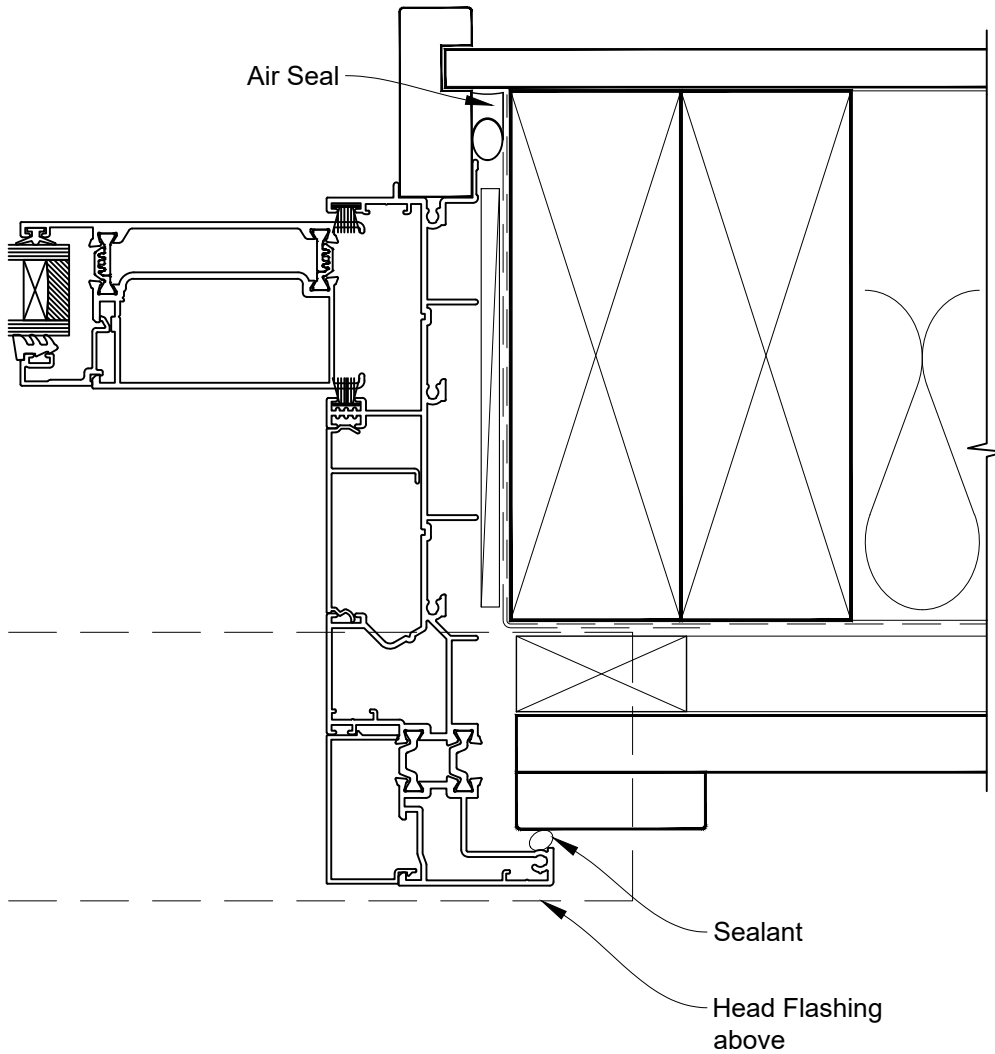

INSTALLATION DETAIL - RESIDENTIAL THERMAL HEART SLIDING DOOR ON BOARD & BATTEN CAVITY CONSTRUCTION

Date: 01.04.22

Scale: 1:2

CAD Ref.: TRMDBB-CH

INSTALLATION DETAIL - RESIDENTIAL THERMAL HEART SLIDING DOOR ON BOARD & BATTEN CAVITY CONSTRUCTION

Date: 01.04.22

Scale: 1:2

CAD Ref.: TRMDBB-CJ

INSTALLATION DETAIL - RESIDENTIAL THERMAL HEART SLIDING DOOR ON BOARD & BATTEN CAVITY CONSTRUCTION

Date: 01.04.22

Scale: 1:2

CAD Ref.: TRMDBB-CS

INSTALLATION DETAIL - RESIDENTIAL THERMAL HEART SLIDING DOOR ON BOARD & BATTEN CAVITY CONSTRUCTION