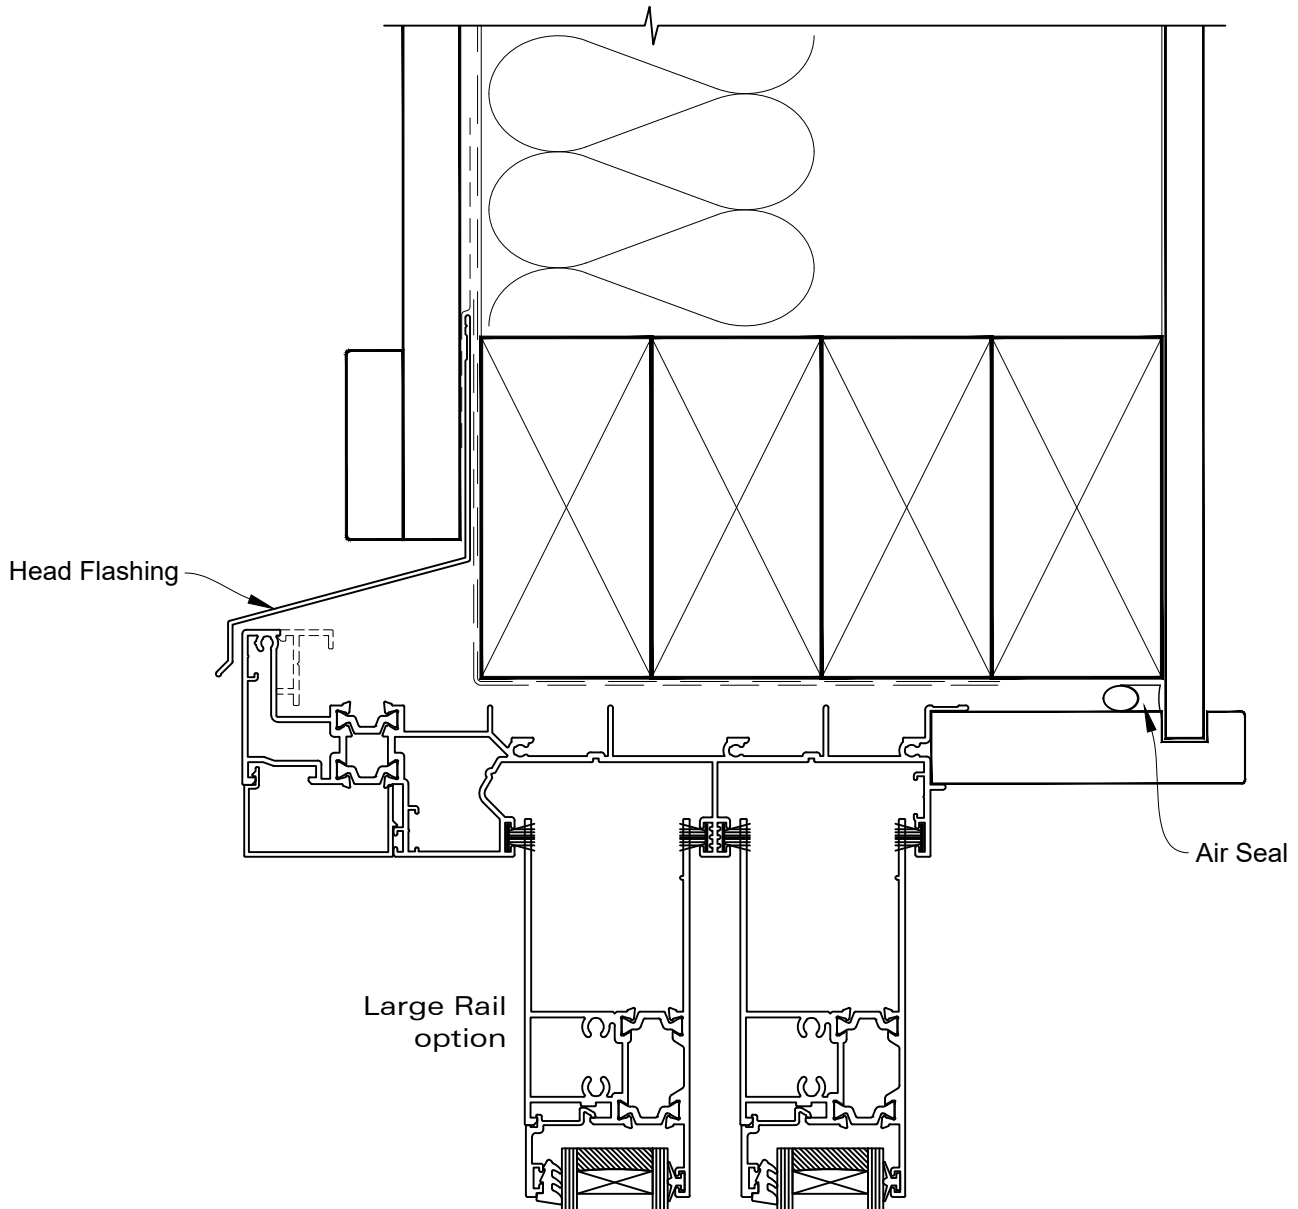

INSTALLATION DETAIL - RESIDENTIAL THERMAL HEART SLIDING DOOR ON BOARD & BATTEN CAVITY CONSTRUCTION

Date: 01.04.22

Scale: 1:2

CAD Ref.: TRMDBB-CH

INSTALLATION DETAIL - RESIDENTIAL THERMAL HEART SLIDING DOOR ON BOARD & BATTEN CAVITY CONSTRUCTION

Date: 01.04.22

Scale: 1:2

CAD Ref.: TRMDBB-CJ

INSTALLATION DETAIL - RESIDENTIAL THERMAL HEART SLIDING DOOR ON BOARD & BATTEN CAVITY CONSTRUCTION

Date: 01.04.22

Scale: 1:2

CAD Ref.: TRMDBB-CS

INSTALLATION DETAIL - RESIDENTIAL THERMAL HEART SLIDING DOOR ON BOARD & BATTEN CAVITY CONSTRUCTION

Date: 01.04.22

Scale: 1:2

CAD Ref.: TRMDBB-CS2

INSTALLATION DETAIL - RESIDENTIAL THERMAL HEART SLIDING DOOR ON BOARD & BATTEN DIRECT FIXED CLADDING

Date: 01.04.22

Scale: 1:2

CAD Ref.: TRMDBB-DH

INSTALLATION DETAIL - RESIDENTIAL THERMAL HEART SLIDING DOOR ON BOARD & BATTEN DIRECT FIXED CLADDING

Date: 01.04.22

Scale: 1:2

CAD Ref.: TRMDBB-DJ

INSTALLATION DETAIL - RESIDENTIAL THERMAL HEART SLIDING DOOR ON BOARD & BATTEN DIRECT FIXED CLADDING

Date: 01.04.22

Scale: 1:2

CAD Ref.: TRMDBB-DS

INSTALLATION DETAIL - RESIDENTIAL THERMAL HEART SLIDING DOOR ON BOARD & BATTEN DIRECT FIXED CLADDING