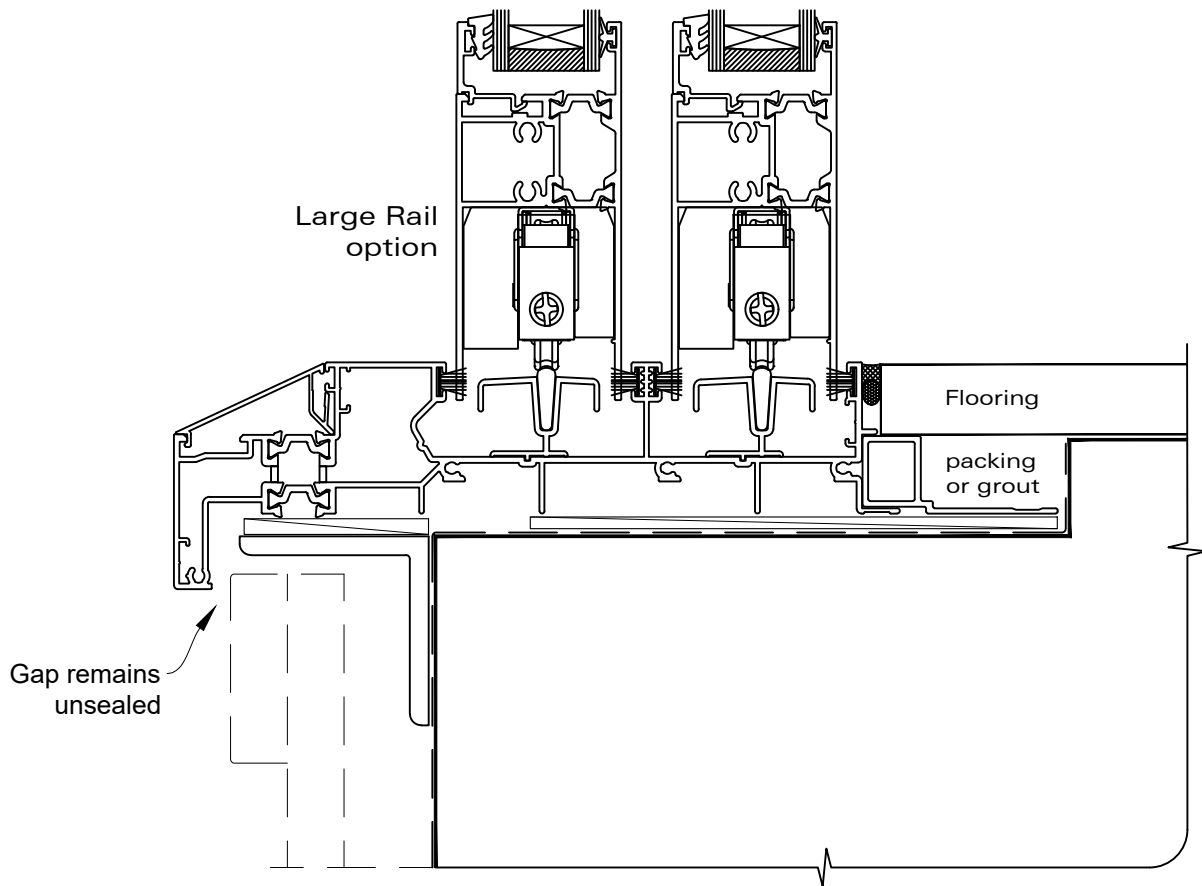

INSTALLATION DETAIL - RESIDENTIAL THERMAL HEART SLIDING DOOR ON BOARD & BATTEN CAVITY CONSTRUCTION

Date: 01.04.22

Scale: 1:2

CAD Ref.: TRMDBB-CH

INSTALLATION DETAIL - RESIDENTIAL THERMAL HEART SLIDING DOOR ON BOARD & BATTEN CAVITY CONSTRUCTION

Date: 01.04.22

Scale: 1:2

CAD Ref.: TRMDBB-CJ

INSTALLATION DETAIL - RESIDENTIAL THERMAL HEART SLIDING DOOR ON BOARD & BATTEN CAVITY CONSTRUCTION

Date: 01.04.22

Scale: 1:2

CAD Ref.: TRMDBB-CS

INSTALLATION DETAIL - RESIDENTIAL THERMAL HEART SLIDING DOOR ON BOARD & BATTEN CAVITY CONSTRUCTION

Date: 01.04.22

Scale: 1:2

CAD Ref.: TRMDBB-CS2

INSTALLATION DETAIL - RESIDENTIAL THERMAL HEART SLIDING DOOR ON BOARD & BATTEN DIRECT FIXED CLADDING

Date: 01.04.22

Scale: 1:2

CAD Ref.: TRMDBB-DH

INSTALLATION DETAIL - RESIDENTIAL THERMAL HEART SLIDING DOOR ON BOARD & BATTEN DIRECT FIXED CLADDING