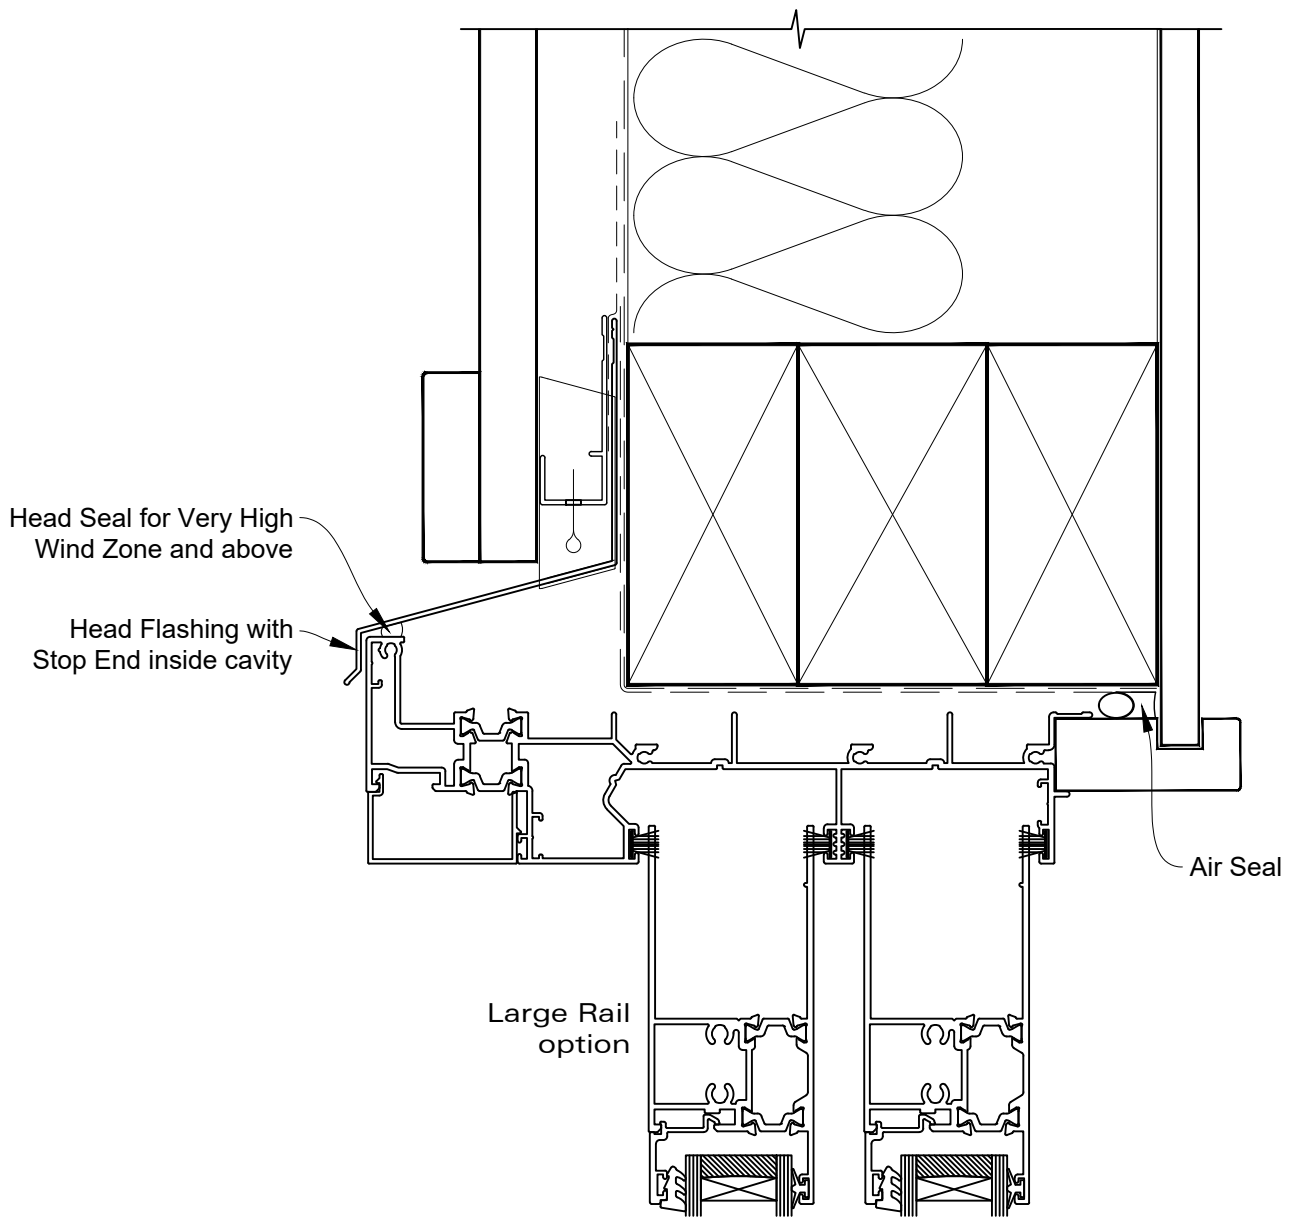

INSTALLATION DETAIL - RESIDENTIAL THERMAL HEART SLIDING DOOR ON BOARD & BATTEN CAVITY CONSTRUCTION

Date: 01.04.22

Scale: 1:2

CAD Ref.: TRMDBB-CH

INSTALLATION DETAIL - RESIDENTIAL THERMAL HEART SLIDING DOOR ON BOARD & BATTEN CAVITY CONSTRUCTION

Date: 01.04.22

Scale: 1:2

CAD Ref.: TRMDBB-CJ

INSTALLATION DETAIL - RESIDENTIAL THERMAL HEART SLIDING DOOR ON BOARD & BATTEN CAVITY CONSTRUCTION

Date: 01.04.22

Scale: 1:2

CAD Ref.: TRMDBB-CS

INSTALLATION DETAIL - RESIDENTIAL THERMAL HEART SLIDING DOOR ON BOARD & BATTEN CAVITY CONSTRUCTION