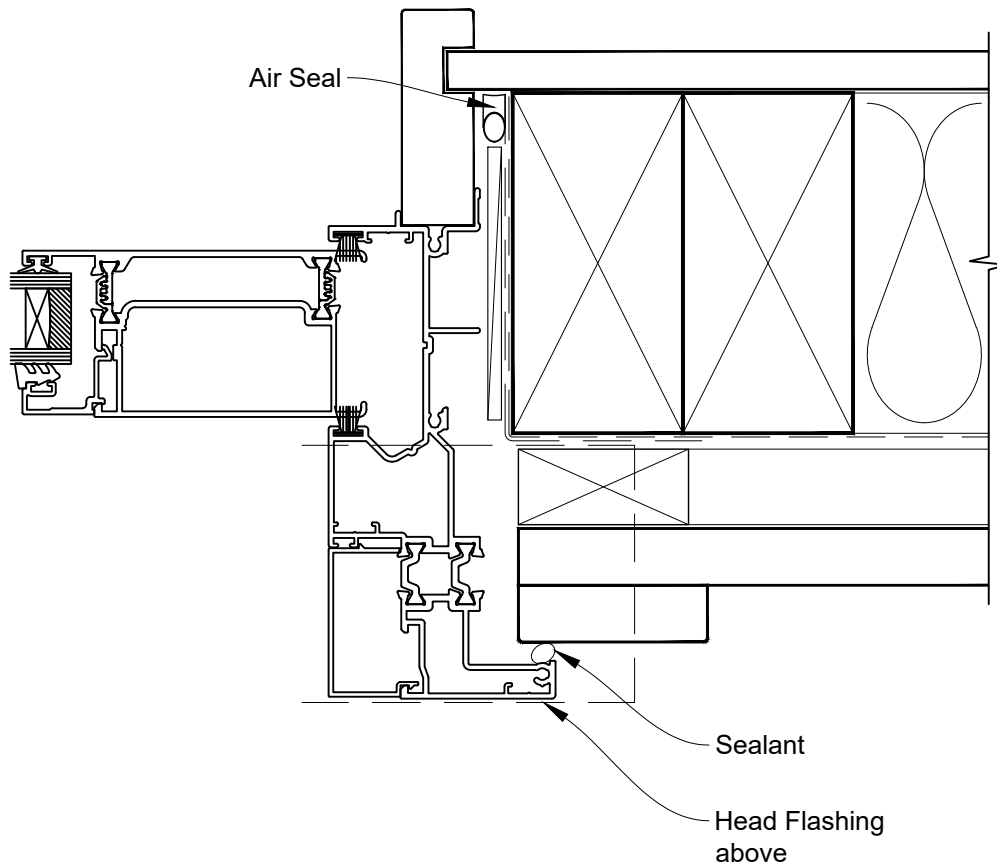

INSTALLATION DETAIL - RESIDENTIAL THERMAL HEART SLIDING DOOR ON BOARD & BATTEN CAVITY CONSTRUCTION

Date: 01.04.22

Scale: 1:2

CAD Ref.: TRSDBB-CH

INSTALLATION DETAIL - RESIDENTIAL THERMAL HEART SLIDING DOOR ON BOARD & BATTEN CAVITY CONSTRUCTION

Date: 01.04.22

Scale: 1:2

CAD Ref.: TRSDBB-CJ

INSTALLATION DETAIL - RESIDENTIAL THERMAL HEART SLIDING DOOR ON BOARD & BATTEN CAVITY CONSTRUCTION

Date: 01.04.22

Scale: 1:2

CAD Ref.: TRSDBB-CS

INSTALLATION DETAIL - RESIDENTIAL THERMAL HEART SLIDING DOOR ON BOARD & BATTEN CAVITY CONSTRUCTION