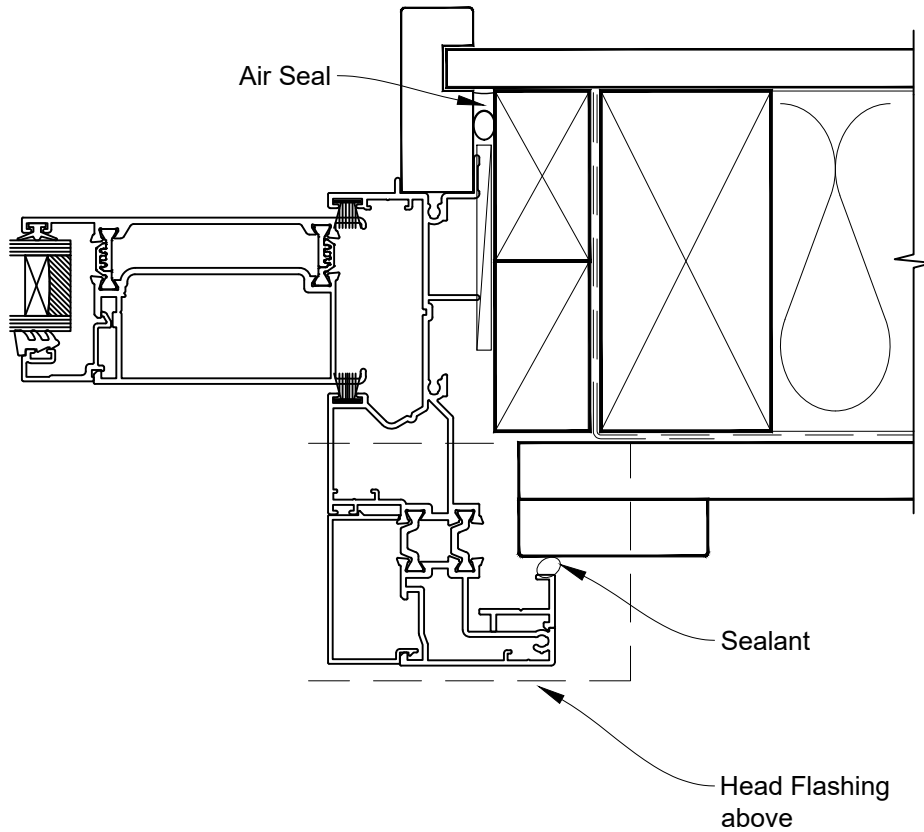

Date: 01.04.22

Scale: 1:2

CAD Ref.: TRSDBB-CS2

INSTALLATION DETAIL - RESIDENTIAL THERMAL HEART SLIDING DOOR ON BOARD & BATTEN DIRECT FIXED CLADDING

Date: 01.04.22

Scale: 1:2

CAD Ref.: TRSDBB-DH

INSTALLATION DETAIL - RESIDENTIAL THERMAL HEART SLIDING DOOR ON BOARD & BATTEN DIRECT FIXED CLADDING

Date: 01.04.22

Scale: 1:2

CAD Ref.: TRSDBB-DJ

INSTALLATION DETAIL - RESIDENTIAL THERMAL HEART SLIDING DOOR ON BOARD & BATTEN DIRECT FIXED CLADDING

Date: 01.04.22

Scale: 1:2

CAD Ref.: TRSDBB-DS

INSTALLATION DETAIL - RESIDENTIAL THERMAL HEART SLIDING DOOR ON BOARD & BATTEN DIRECT FIXED CLADDING