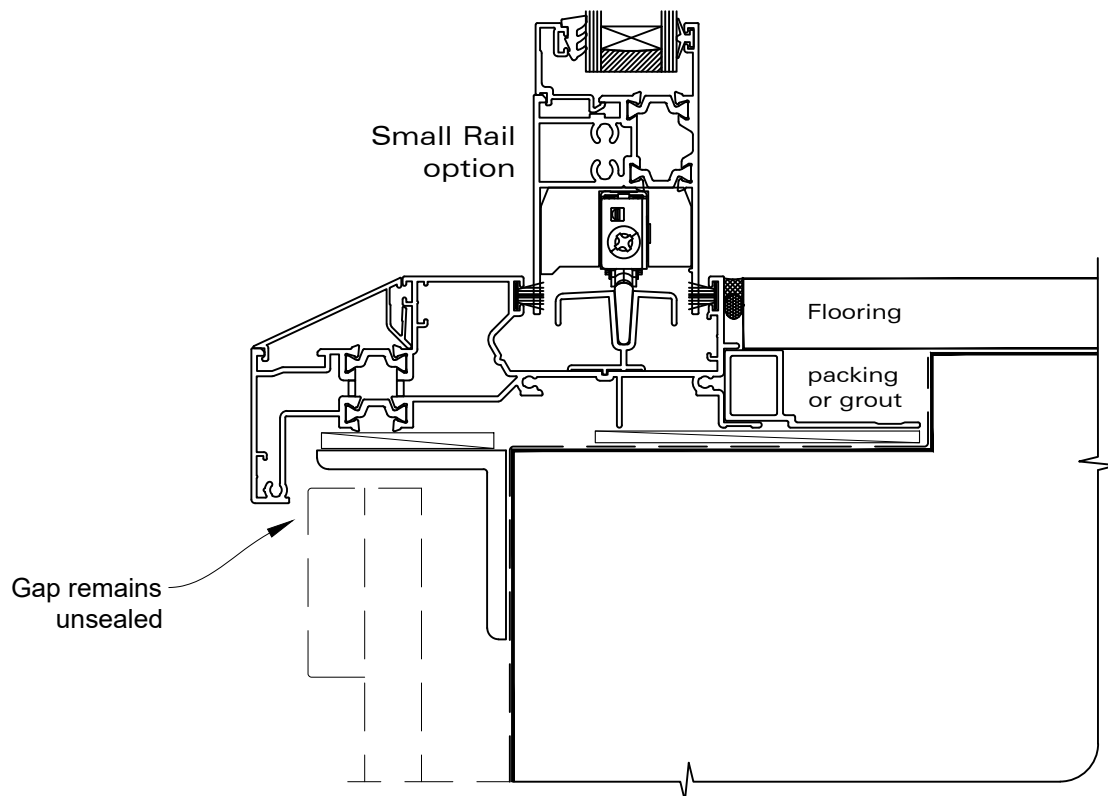

INSTALLATION DETAIL - RESIDENTIAL THERMAL HEART SLIDING DOOR ON BOARD & BATTEN CAVITY CONSTRUCTION

Date: 01.04.22

Scale: 1:2

CAD Ref.: TRSDBB-CS2