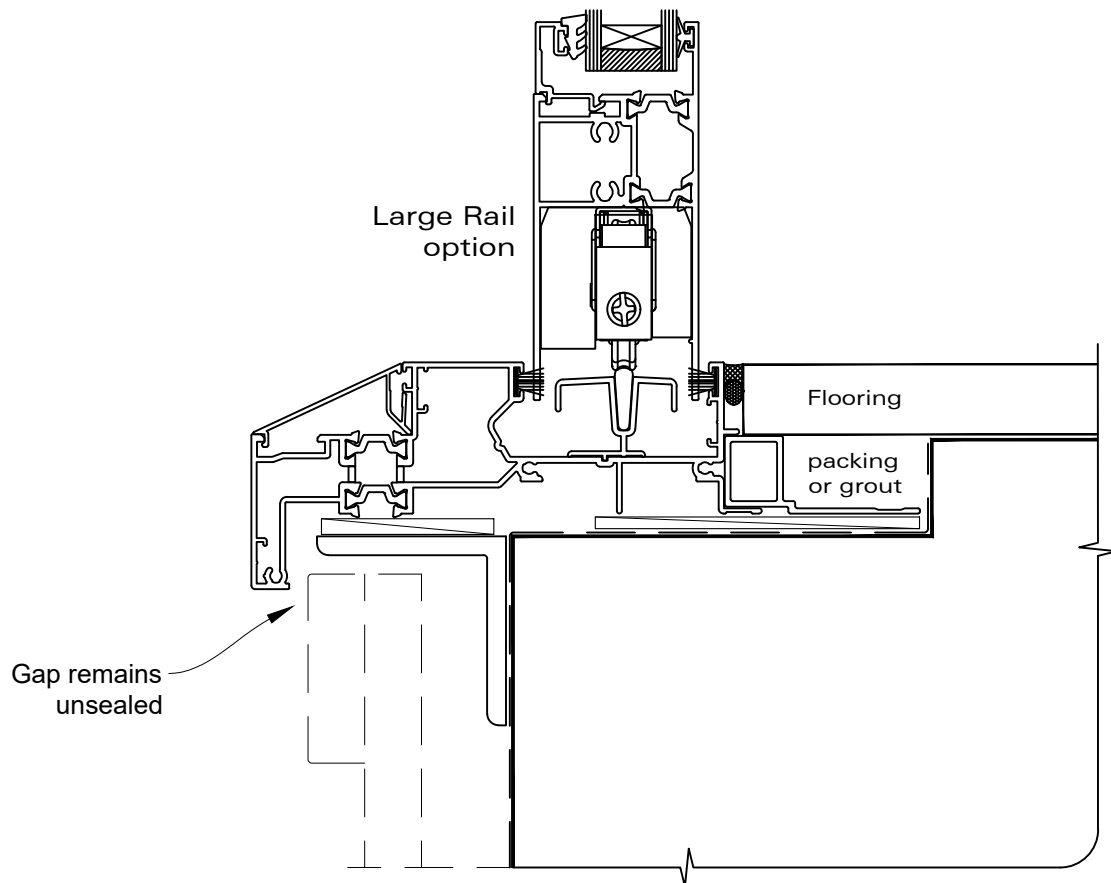

INSTALLATION DETAIL - RESIDENTIAL THERMAL HEART SLIDING DOOR ON BOARD & BATTEN CAVITY CONSTRUCTION

Date: 01.04.22

Scale: 1:2

CAD Ref.: TRSDBB-CH

INSTALLATION DETAIL - RESIDENTIAL THERMAL HEART SLIDING DOOR ON BOARD & BATTEN CAVITY CONSTRUCTION

Date: 01.04.22

Scale: 1:2

CAD Ref.: TRSDBB-CJ

INSTALLATION DETAIL - RESIDENTIAL THERMAL HEART SLIDING DOOR ON BOARD & BATTEN CAVITY CONSTRUCTION

Date: 01.04.22

Scale: 1:2

CAD Ref.: TRSDBB-CS

INSTALLATION DETAIL - RESIDENTIAL THERMAL HEART SLIDING DOOR ON BOARD & BATTEN CAVITY CONSTRUCTION