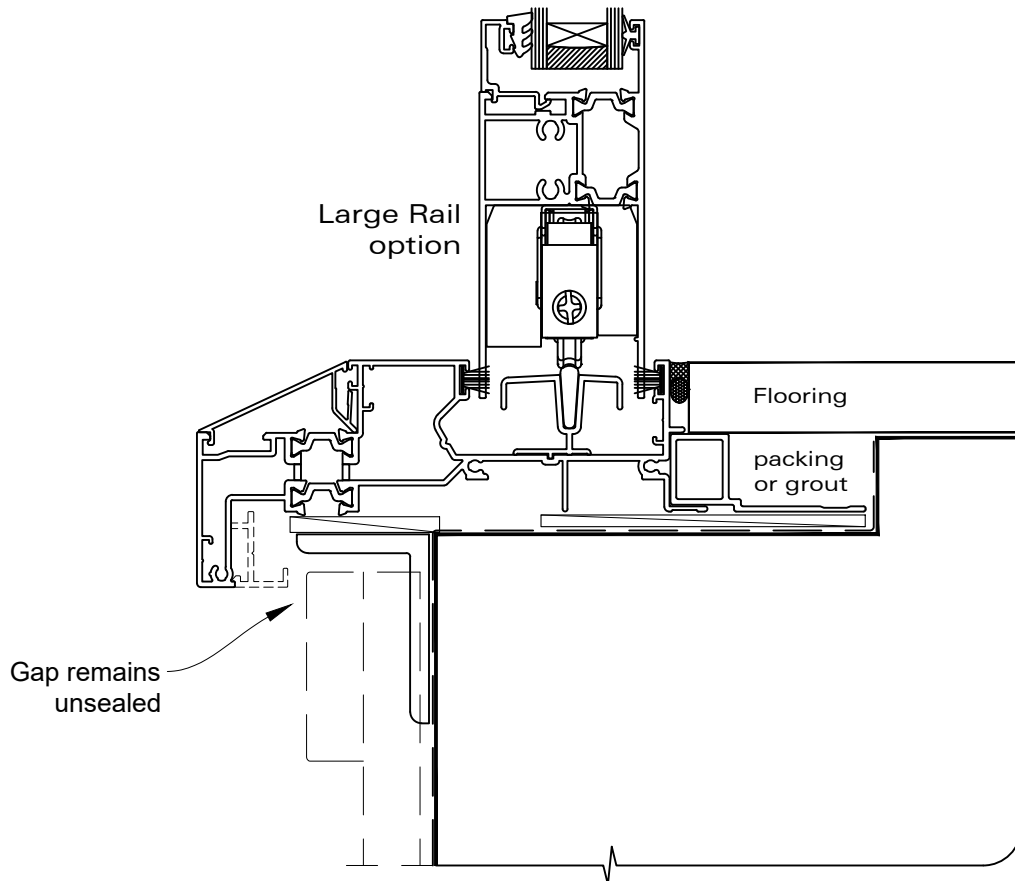

Date: 01.04.22

Scale: 1:2

CAD Ref.: TRSDBB-DJ

INSTALLATION DETAIL - RESIDENTIAL THERMAL HEART SLIDING DOOR ON BOARD & BATTEN DIRECT FIXED CLADDING

Date: 01.04.22

Scale: 1:2

CAD Ref.: TRSDBB-DS

INSTALLATION DETAIL - RESIDENTIAL THERMAL HEART SLIDING DOOR ON BOARD & BATTEN DIRECT FIXED CLADDING