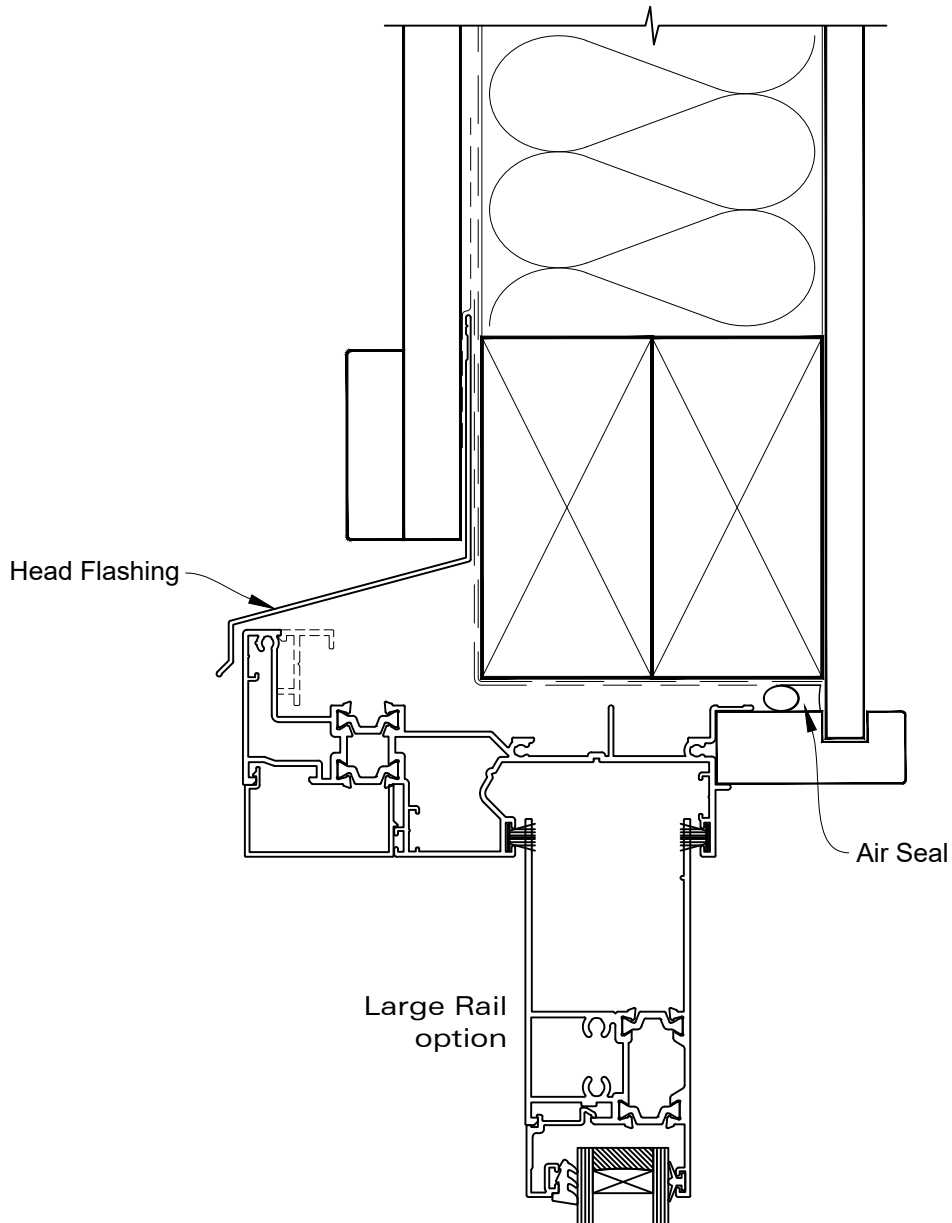

Date: 01.04.22

Scale: 1:2

CAD Ref.: TRSDBB-CS2

INSTALLATION DETAIL - RESIDENTIAL THERMAL HEART SLIDING DOOR ON BOARD & BATTEN DIRECT FIXED CLADDING

Date: 01.04.22

Scale: 1:2

CAD Ref.: TRSDBB-DH

INSTALLATION DETAIL - RESIDENTIAL THERMAL HEART SLIDING DOOR ON BOARD & BATTEN DIRECT FIXED CLADDING

Date: 01.04.22

Scale: 1:2

CAD Ref.: TRSDBB-DJ

INSTALLATION DETAIL - RESIDENTIAL THERMAL HEART SLIDING DOOR ON BOARD & BATTEN DIRECT FIXED CLADDING

Date: 01.04.22

Scale: 1:2

CAD Ref.: TRSDBB-DS

INSTALLATION DETAIL - RESIDENTIAL THERMAL HEART SLIDING DOOR ON BOARD & BATTEN DIRECT FIXED CLADDING