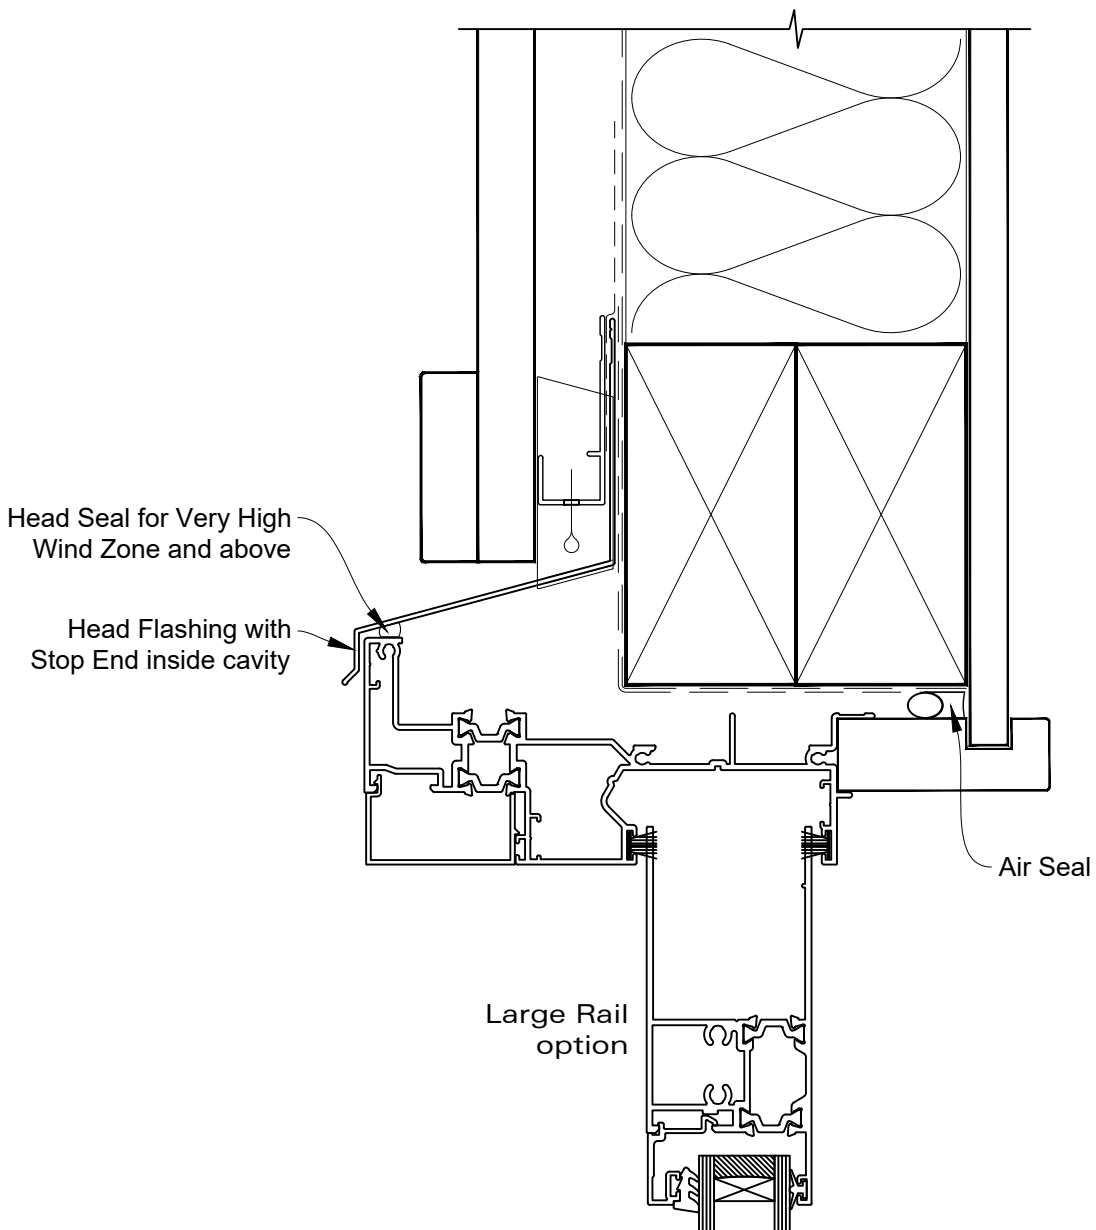

INSTALLATION DETAIL - RESIDENTIAL THERMAL HEART SLIDING DOOR ON BOARD & BATTEN CAVITY CONSTRUCTION

Date: 01.04.22

Scale: 1:2

CAD Ref.: TRSDBB-CH

INSTALLATION DETAIL - RESIDENTIAL THERMAL HEART SLIDING DOOR ON BOARD & BATTEN CAVITY CONSTRUCTION

Date: 01.04.22

Scale: 1:2

CAD Ref.: TRSDBB-CJ

INSTALLATION DETAIL - RESIDENTIAL THERMAL HEART SLIDING DOOR ON BOARD & BATTEN CAVITY CONSTRUCTION

Date: 01.04.22

Scale: 1:2

CAD Ref.: TRSDBB-CS

INSTALLATION DETAIL - RESIDENTIAL THERMAL HEART SLIDING DOOR ON BOARD & BATTEN CAVITY CONSTRUCTION