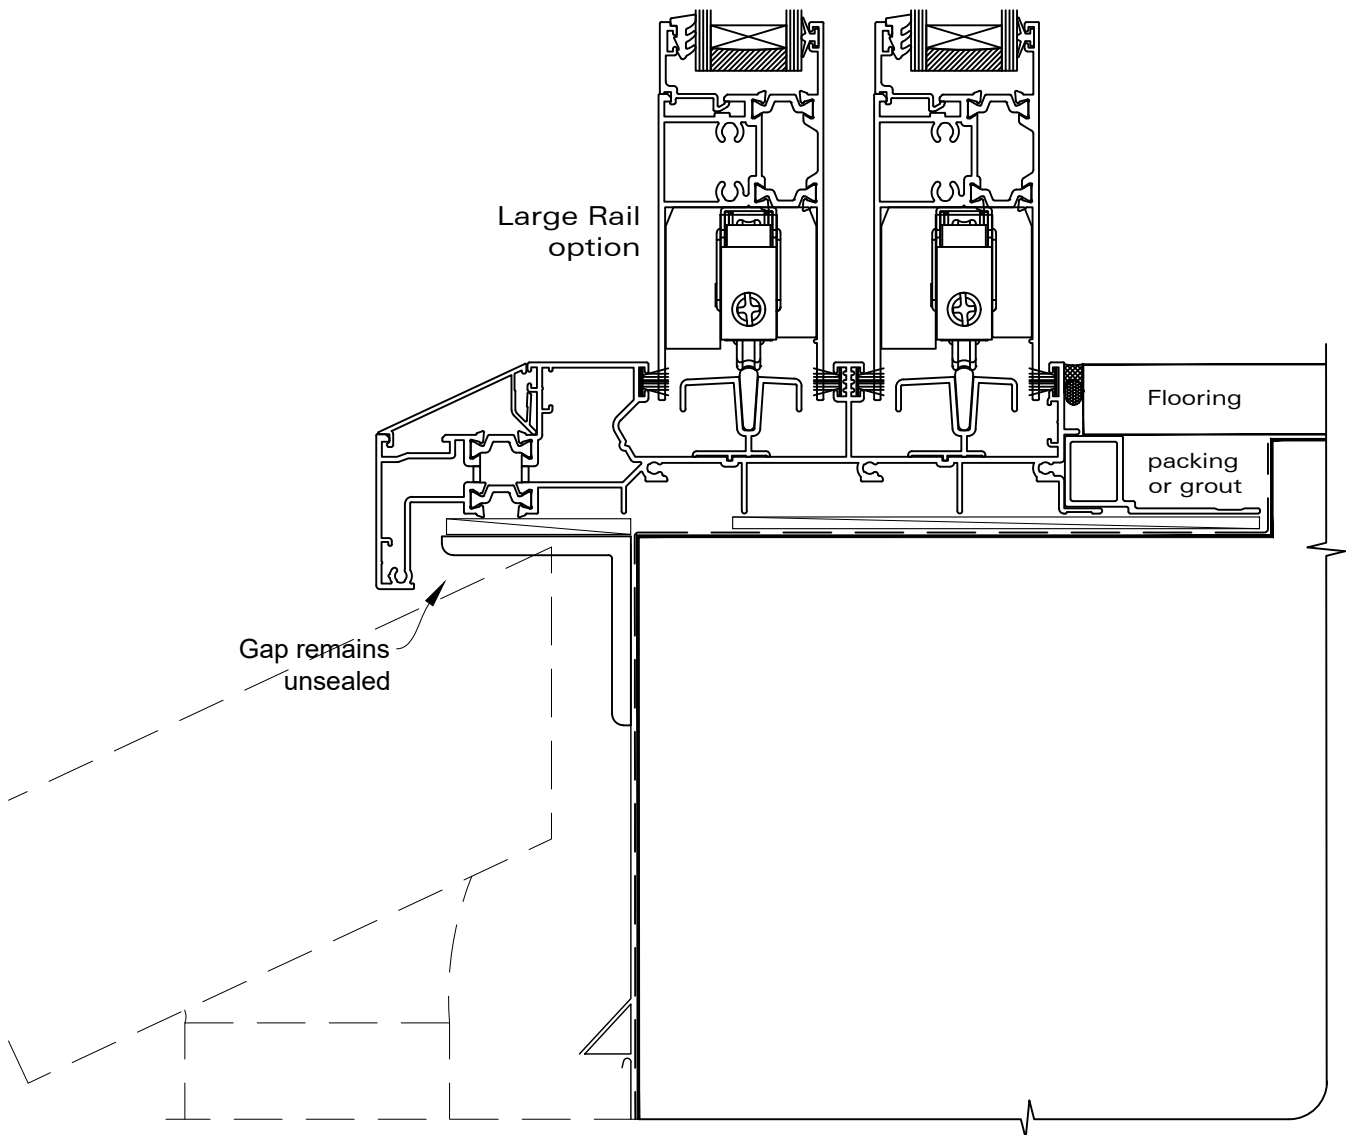

INSTALLATION DETAIL - RESIDENTIAL THERMAL HEART SLIDING DOOR ON BRICK VENEER CAVITY CONSTRUCTION

Date: 01.04.22

Scale: 1:2

CAD Ref.: TRMDBV-CS