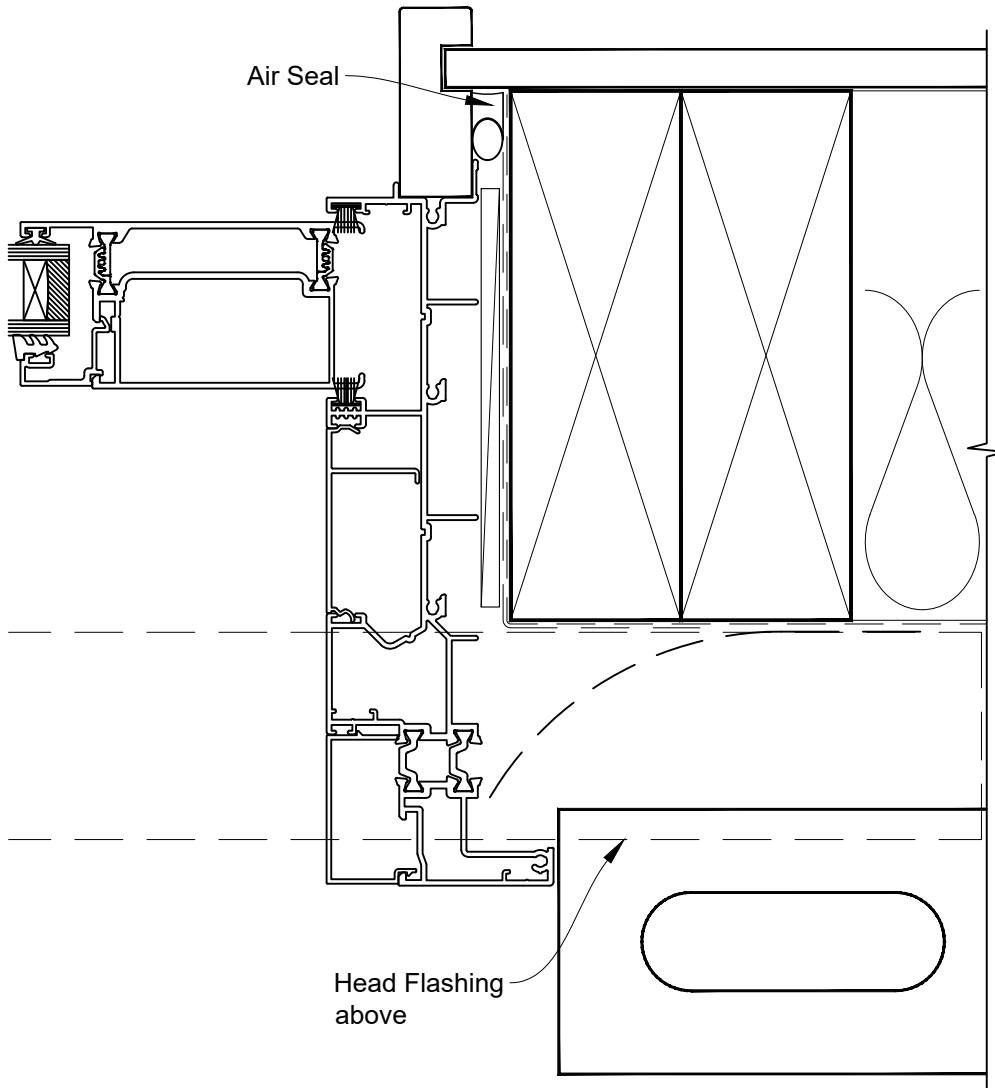

# INSTALLATION DETAIL - RESIDENTIAL THERMAL HEART SLIDING DOOR ON BRICK VENEER CAVITY CONSTRUCTION

Date: 01.04.22

Scale: 1:2

CAD Ref.: TRMDBV-CH

# INSTALLATION DETAIL - RESIDENTIAL THERMAL HEART SLIDING DOOR ON BRICK VENEER CAVITY CONSTRUCTION

Date: 01.04.22

Scale: 1:2

CAD Ref.: TRMDBV-CJ