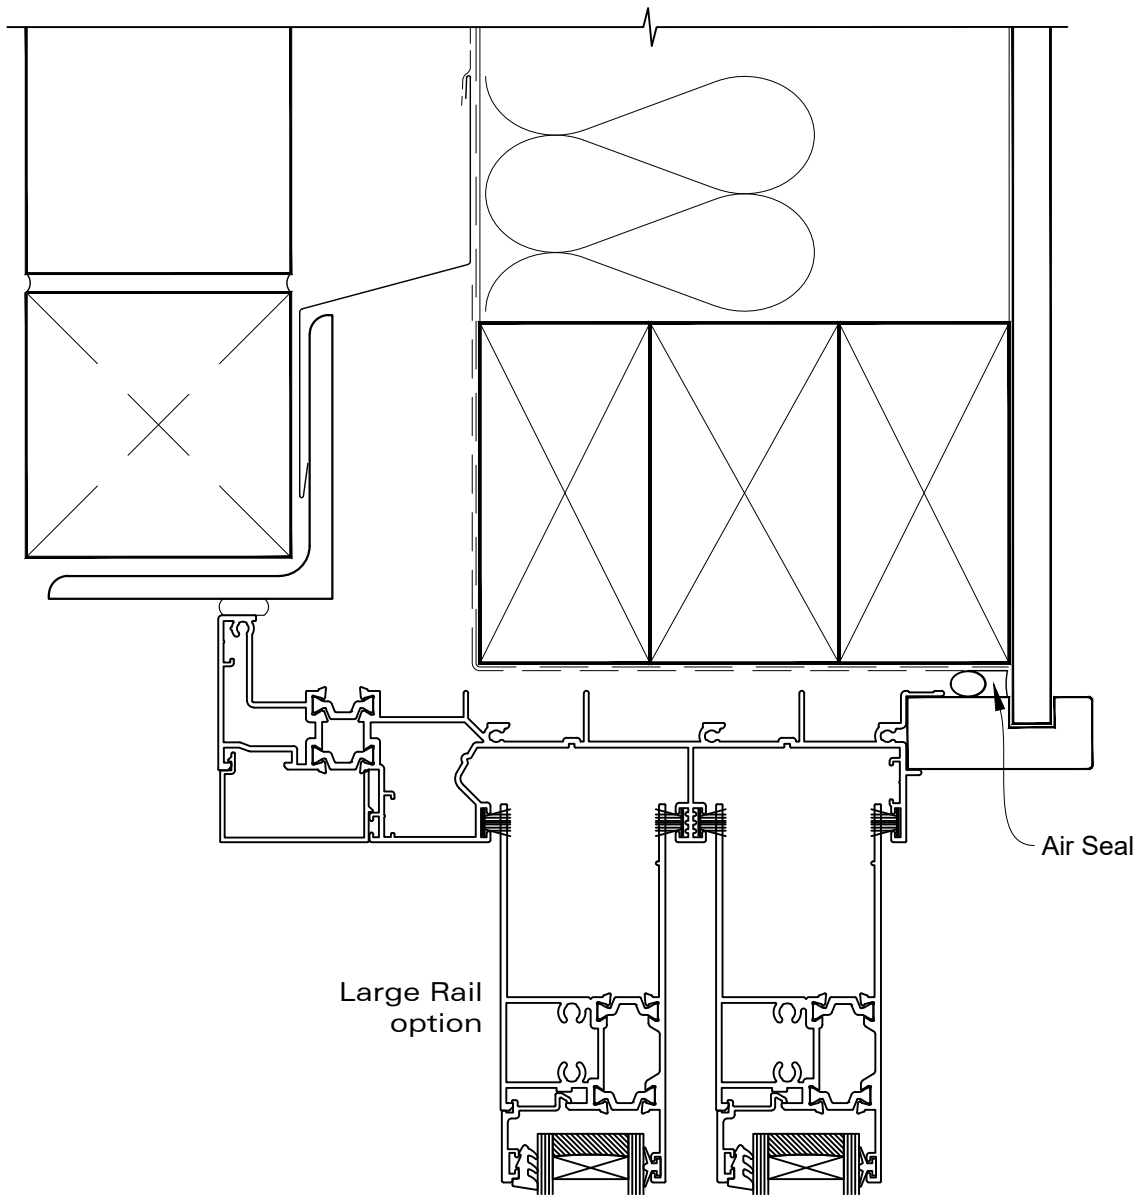

# INSTALLATION DETAIL - RESIDENTIAL THERMAL HEART SLIDING DOOR ON BRICK VENEER CAVITY CONSTRUCTION

Date: 01.04.22

Scale: 1:2

CAD Ref.: TRMDBV-CH

# INSTALLATION DETAIL - RESIDENTIAL THERMAL HEART SLIDING DOOR ON BRICK VENEER CAVITY CONSTRUCTION

Date: 01.04.22

Scale: 1:2

CAD Ref.: TRMDBV-CJ