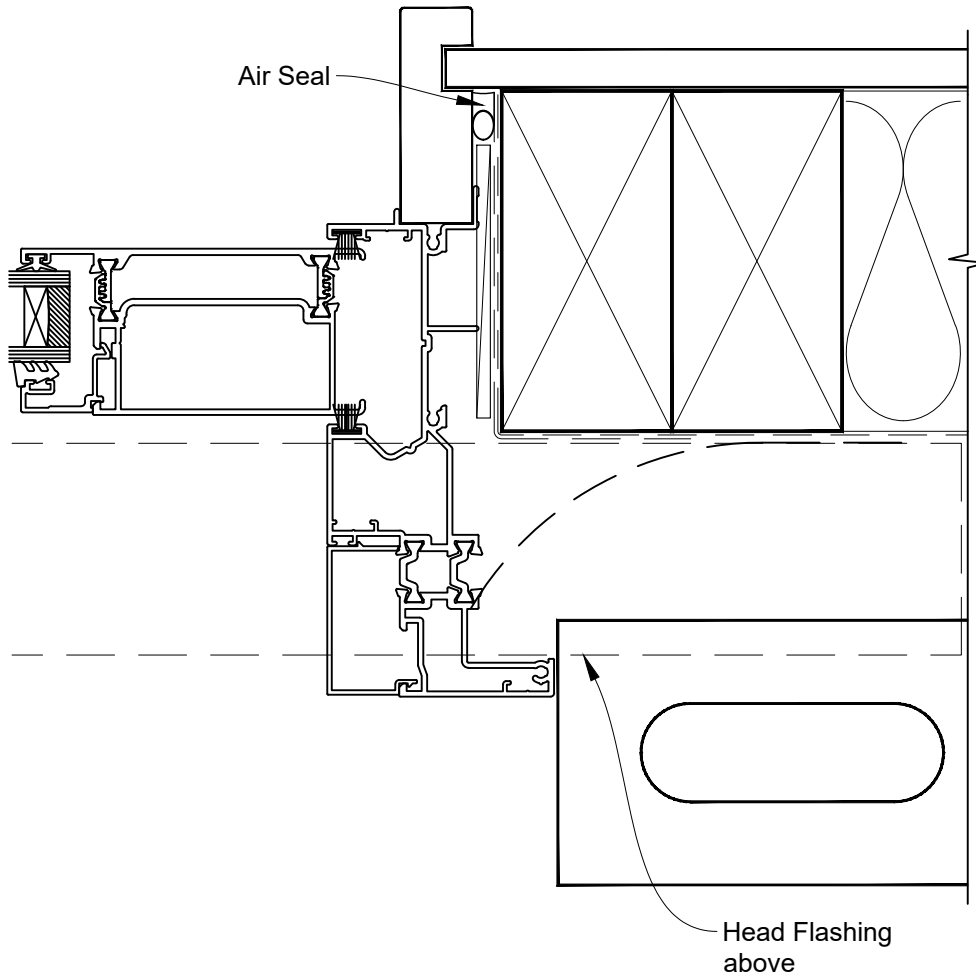

INSTALLATION DETAIL - RESIDENTIAL THERMAL HEART SLIDING DOOR ON BRICK VENEER CAVITY CONSTRUCTION

Date: 01.04.22

Scale: 1:2

CAD Ref.: TRSDBV-CH

INSTALLATION DETAIL - RESIDENTIAL THERMAL HEART SLIDING DOOR ON BRICK VENEER CAVITY CONSTRUCTION

Date: 01.04.22

Scale: 1:2

CAD Ref.: TRSDBV-CJ

INSTALLATION DETAIL - RESIDENTIAL THERMAL HEART SLIDING DOOR ON BRICK VENEER CAVITY CONSTRUCTION

Date: 01.04.22

Scale: 1:2

CAD Ref.: TRSDBV-CS

INSTALLATION DETAIL - RESIDENTIAL THERMAL HEART SLIDING DOOR ON BRICK VENEER CAVITY CONSTRUCTION

Date: 01.04.22

Scale: 1:2

CAD Ref.: TRSDBV-CS2