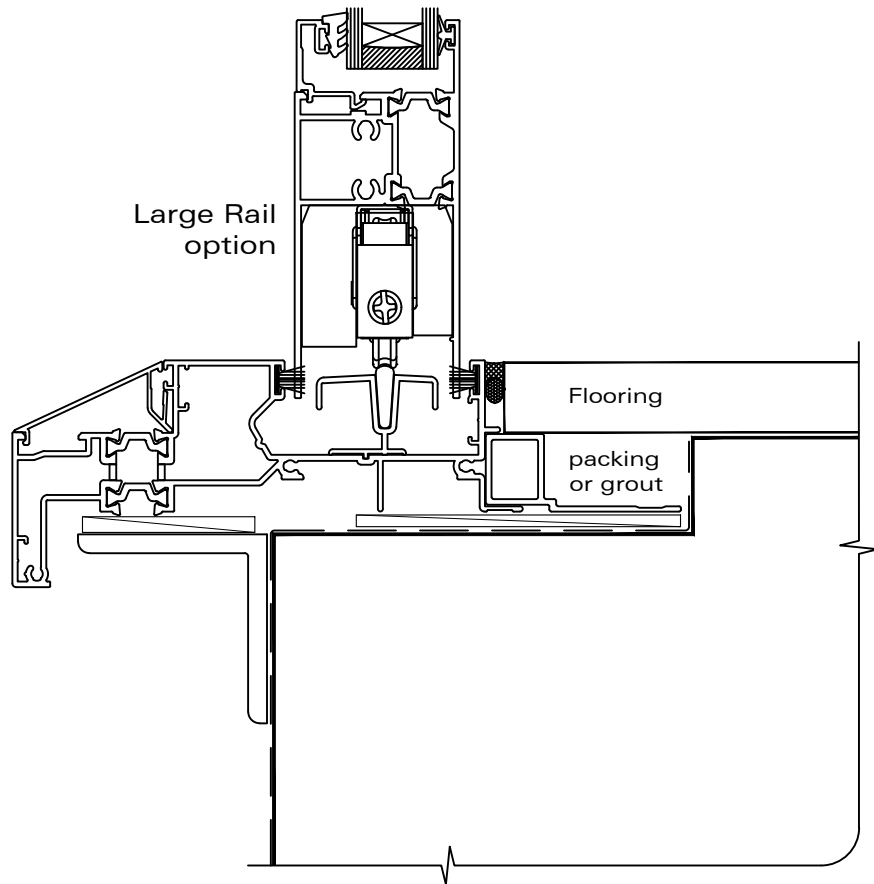

INSTALLATION DETAIL - RESIDENTIAL THERMAL HEART SLIDING DOOR ON BRICK VENEER CAVITY CONSTRUCTION

Date: 01.04.22

Scale: 1:2

CAD Ref.: TRSDBV-CH

INSTALLATION DETAIL - RESIDENTIAL THERMAL HEART SLIDING DOOR ON BRICK VENEER CAVITY CONSTRUCTION

Date: 01.04.22

Scale: 1:2

CAD Ref.: TRSDBV-CJ

INSTALLATION DETAIL - RESIDENTIAL THERMAL HEART SLIDING DOOR ON BRICK VENEER CAVITY CONSTRUCTION

Date: 01.04.22

Scale: 1:2

CAD Ref.: TRSDBV-CS

INSTALLATION DETAIL - RESIDENTIAL THERMAL HEART SLIDING DOOR ON BRICK VENEER CAVITY CONSTRUCTION

Date: 01.04.22

Scale: 1:2

CAD Ref.: TRSDBV-CS2