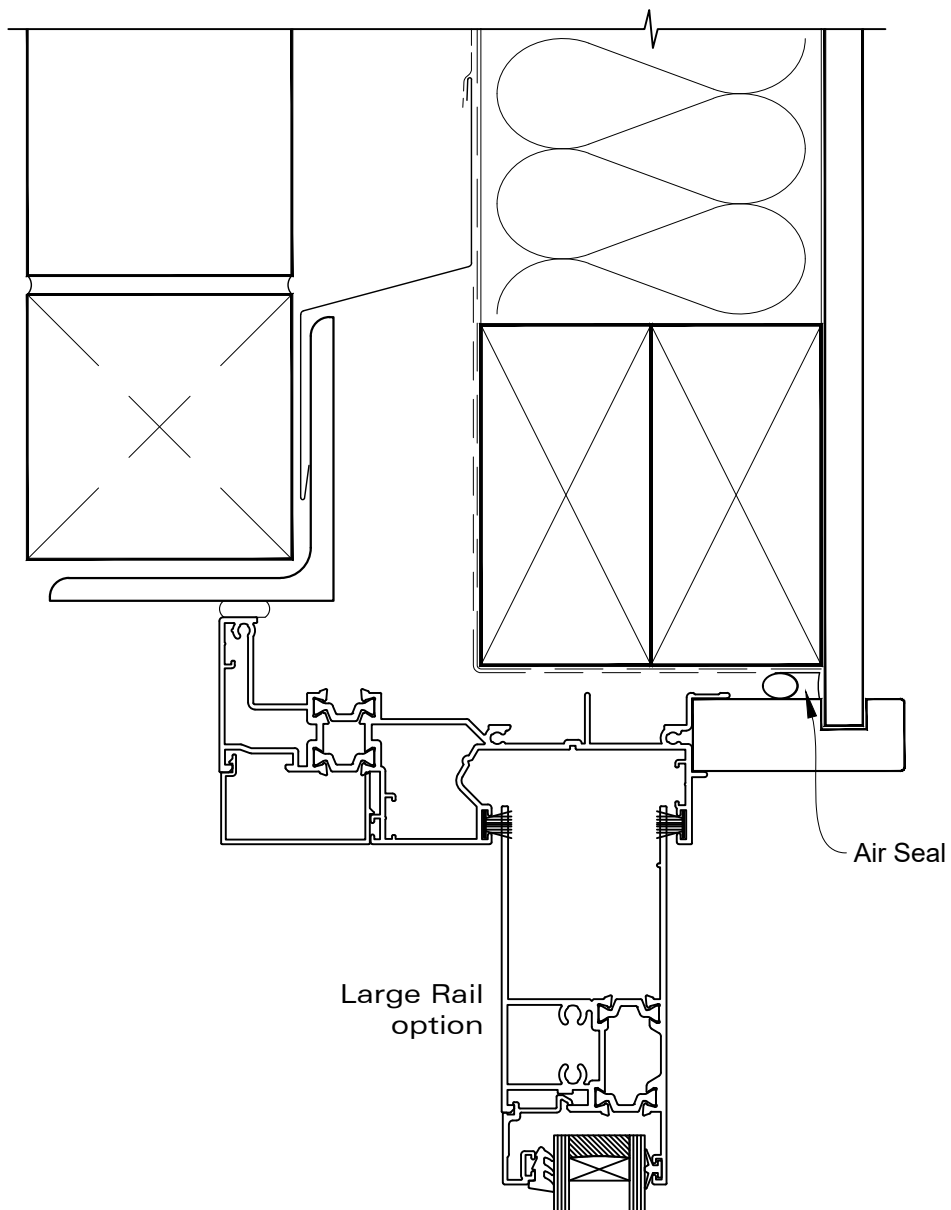

INSTALLATION DETAIL - RESIDENTIAL THERMAL HEART SLIDING DOOR ON BRICK VENEER CAVITY CONSTRUCTION

Date: 01.04.22

Scale: 1:2

CAD Ref.: TRSDBV-CH

INSTALLATION DETAIL - RESIDENTIAL THERMAL HEART SLIDING DOOR ON BRICK VENEER CAVITY CONSTRUCTION

Date: 01.04.22

Scale: 1:2

CAD Ref.: TRSDBV-CJ

INSTALLATION DETAIL - RESIDENTIAL THERMAL HEART SLIDING DOOR ON BRICK VENEER CAVITY CONSTRUCTION

Date: 01.04.22

Scale: 1:2

CAD Ref.: TRSDBV-CS

INSTALLATION DETAIL - RESIDENTIAL THERMAL HEART SLIDING DOOR ON BRICK VENEER CAVITY CONSTRUCTION

Date: 01.04.22

Scale: 1:2

CAD Ref.: TRSDBV-CS2