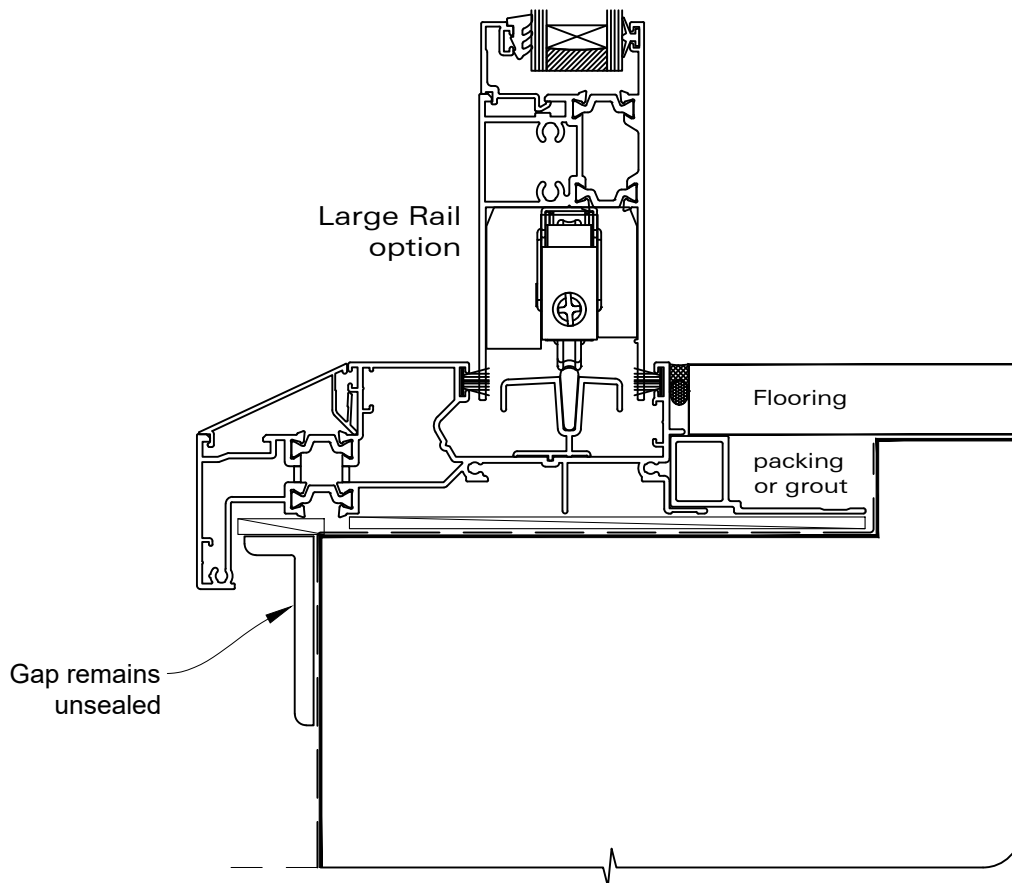

INSTALLATION DETAIL - RESIDENTIAL THERMAL HEART SLIDING DOOR ON FLAT SHEET DIRECT FIXED CLADDING

Date: 01.04.22

Scale: 1:2

CAD Ref.: TRSDFS-DS