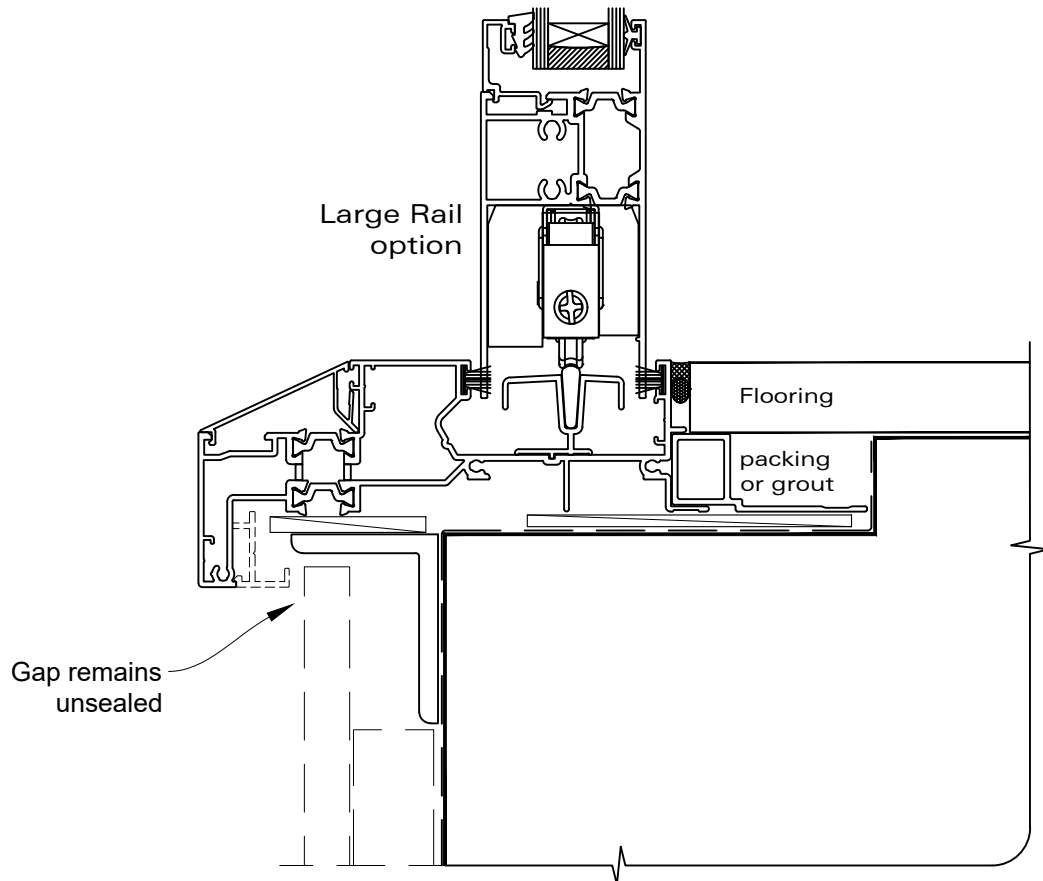

# INSTALLATION DETAIL - RESIDENTIAL THERMAL HEART SLIDING DOOR ON FLAT SHEET CAVITY CONSTRUCTION

Date: 01.04.22

Scale: 1:2

CAD Ref.: TRSDFS-CH

# INSTALLATION DETAIL - RESIDENTIAL THERMAL HEART SLIDING DOOR ON FLAT SHEET CAVITY CONSTRUCTION

Date: 01.04.22

Scale: 1:2

CAD Ref.: TRSDFS-CJ

# INSTALLATION DETAIL - RESIDENTIAL THERMAL HEART SLIDING DOOR ON FLAT SHEET CAVITY CONSTRUCTION

Date: 01.04.22

Scale: 1:2

CAD Ref.: TRSDFS-CS