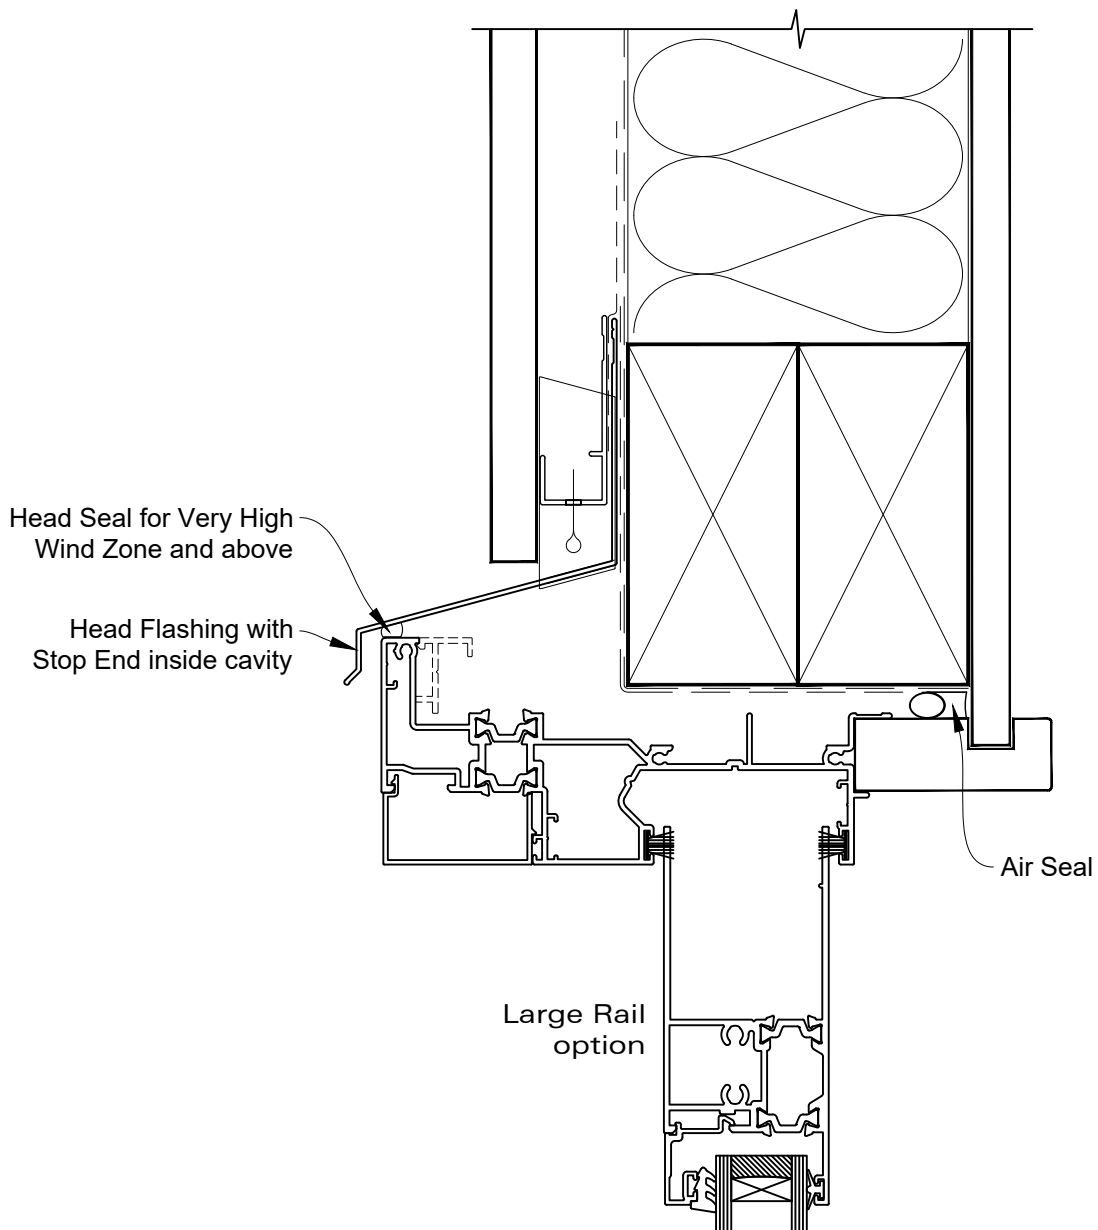

# INSTALLATION DETAIL - RESIDENTIAL THERMAL HEART SLIDING DOOR ON FLAT SHEET CAVITY CONSTRUCTION

Date: 01.04.22

Scale: 1:2

CAD Ref.: TRSDFS-CH

# INSTALLATION DETAIL - RESIDENTIAL THERMAL HEART SLIDING DOOR ON FLAT SHEET CAVITY CONSTRUCTION

Date: 01.04.22

Scale: 1:2

CAD Ref.: TRSDFS-CJ

# INSTALLATION DETAIL - RESIDENTIAL THERMAL HEART SLIDING DOOR ON FLAT SHEET CAVITY CONSTRUCTION

Date: 01.04.22

Scale: 1:2

CAD Ref.: TRSDFS-CS