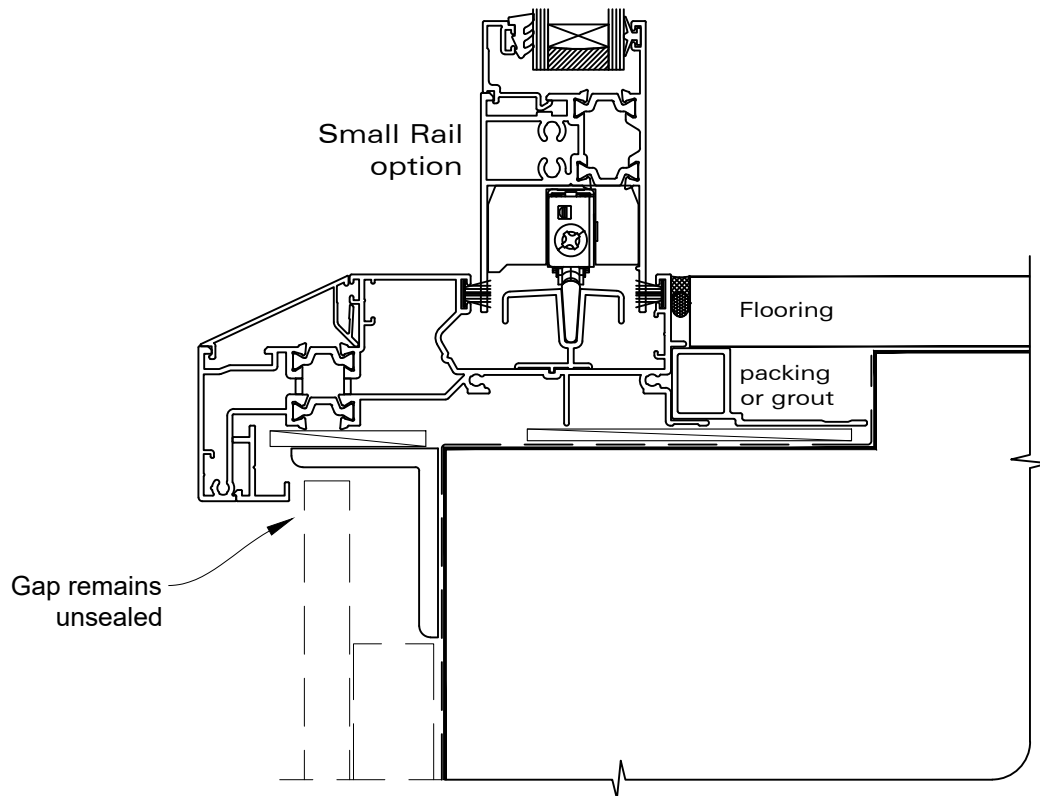

INSTALLATION DETAIL - RESIDENTIAL THERMAL HEART SLIDING DOOR ON FLAT SHEET CAVITY CONSTRUCTION

Date: 01.04.22

Scale: 1:2

CAD Ref.: TRSDFS-CS2