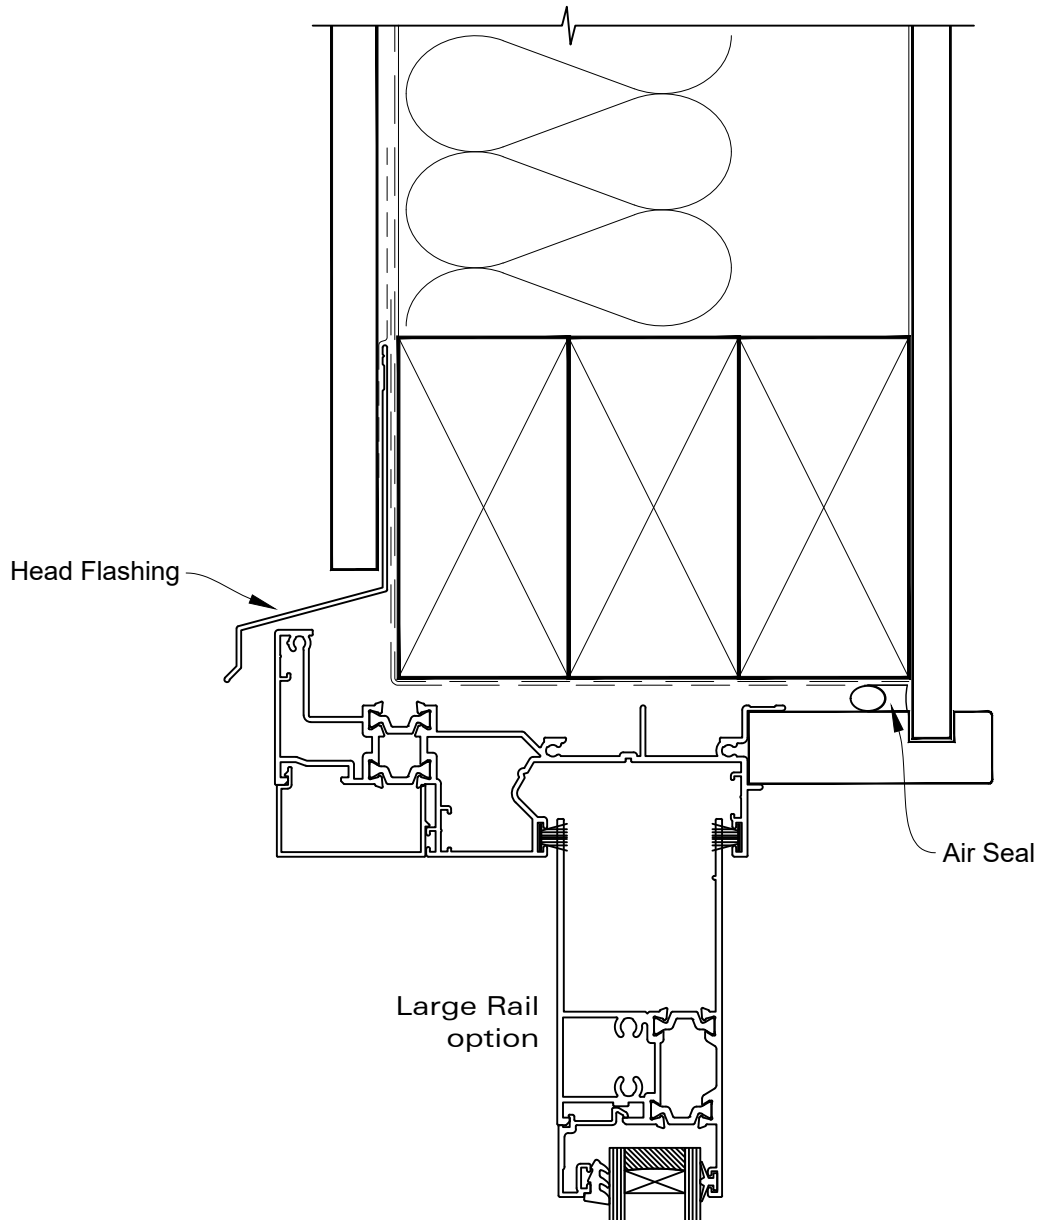

# INSTALLATION DETAIL - RESIDENTIAL THERMAL HEART SLIDING DOOR ON FLAT SHEET CAVITY CONSTRUCTION

Date: 01.04.22

Scale: 1:2

CAD Ref.: TRSDFS-CJ

# INSTALLATION DETAIL - RESIDENTIAL THERMAL HEART SLIDING DOOR ON FLAT SHEET CAVITY CONSTRUCTION

Date: 01.04.22

Scale: 1:2

CAD Ref.: TRSDFS-CS

# INSTALLATION DETAIL - RESIDENTIAL THERMAL HEART SLIDING DOOR ON FLAT SHEET CAVITY CONSTRUCTION

Date: 01.04.22

Scale: 1:2

CAD Ref.: TRSDFS-CS2

# INSTALLATION DETAIL - RESIDENTIAL THERMAL HEART SLIDING DOOR ON FLAT SHEET DIRECT FIXED CLADDING

Date: 01.04.22

Scale: 1:2

CAD Ref.: TRSDFS-DH