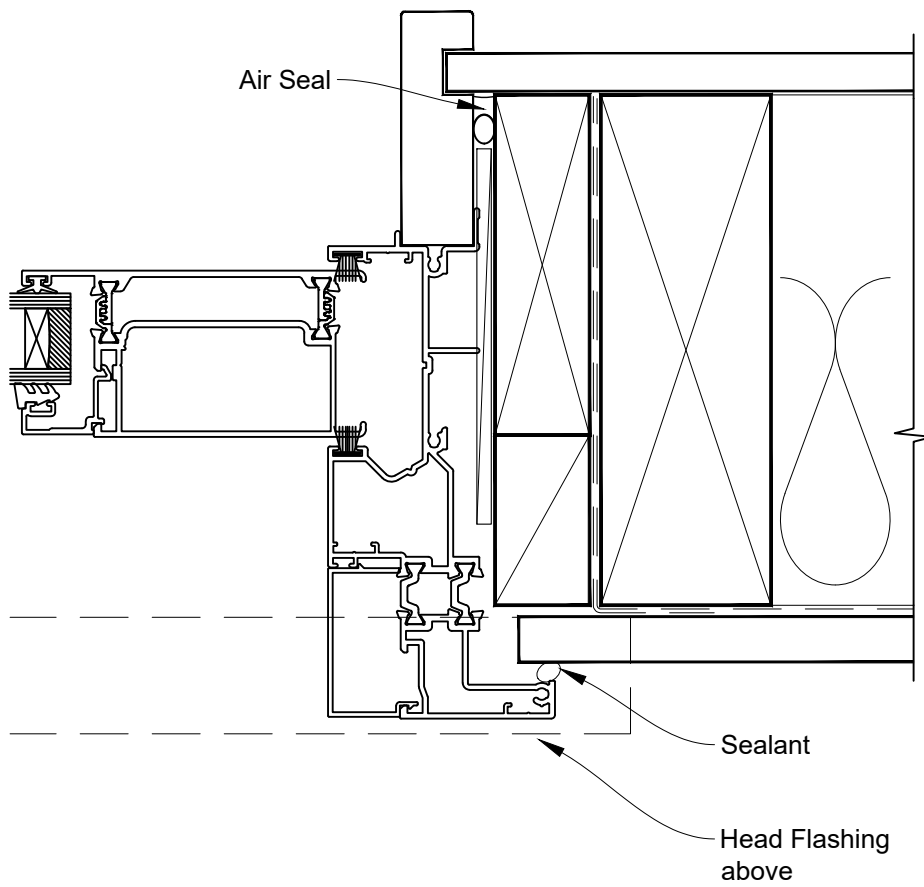

INSTALLATION DETAIL - RESIDENTIAL THERMAL HEART SLIDING DOOR ON FLAT SHEET DIRECT FIXED CLADDING

Date: 01.04.22

Scale: 1:2

CAD Ref.: TRSDFS-DJ