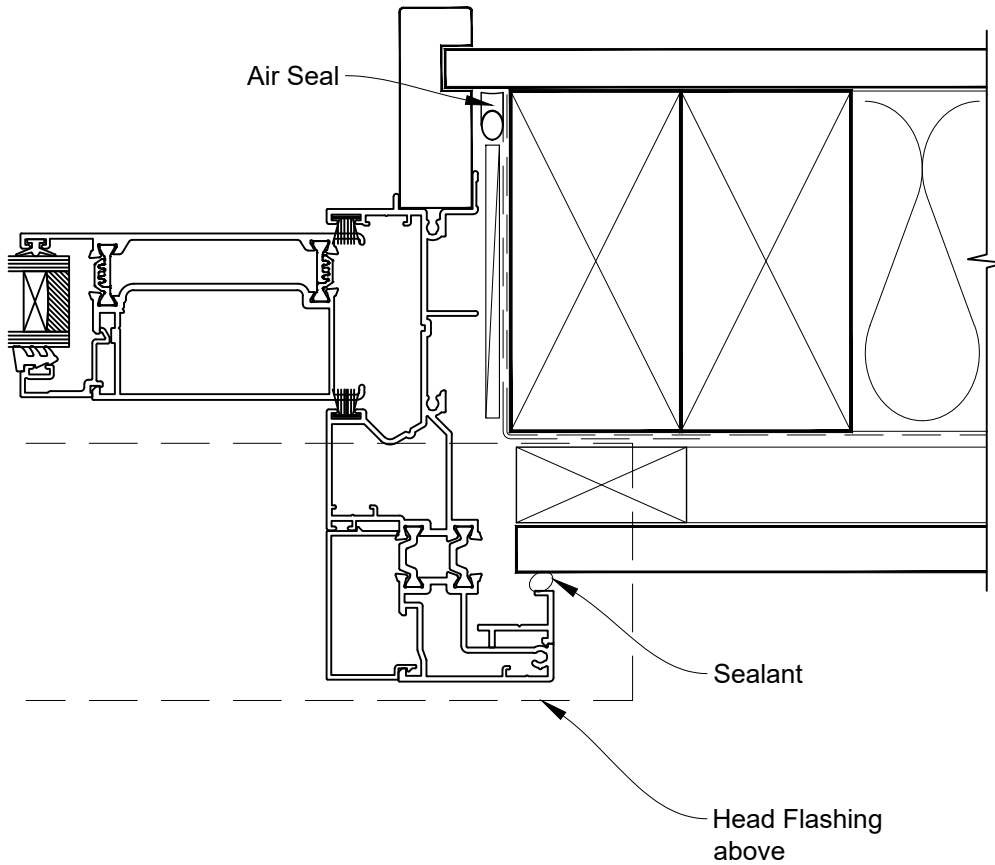

# INSTALLATION DETAIL - RESIDENTIAL THERMAL HEART SLIDING DOOR ON FLAT SHEET CAVITY CONSTRUCTION

Date: 01.04.22

Scale: 1:2

CAD Ref.: TRSDFS-CH

# INSTALLATION DETAIL - RESIDENTIAL THERMAL HEART SLIDING DOOR ON FLAT SHEET CAVITY CONSTRUCTION

Date: 01.04.22

Scale: 1:2

CAD Ref.: TRSDFS-CJ