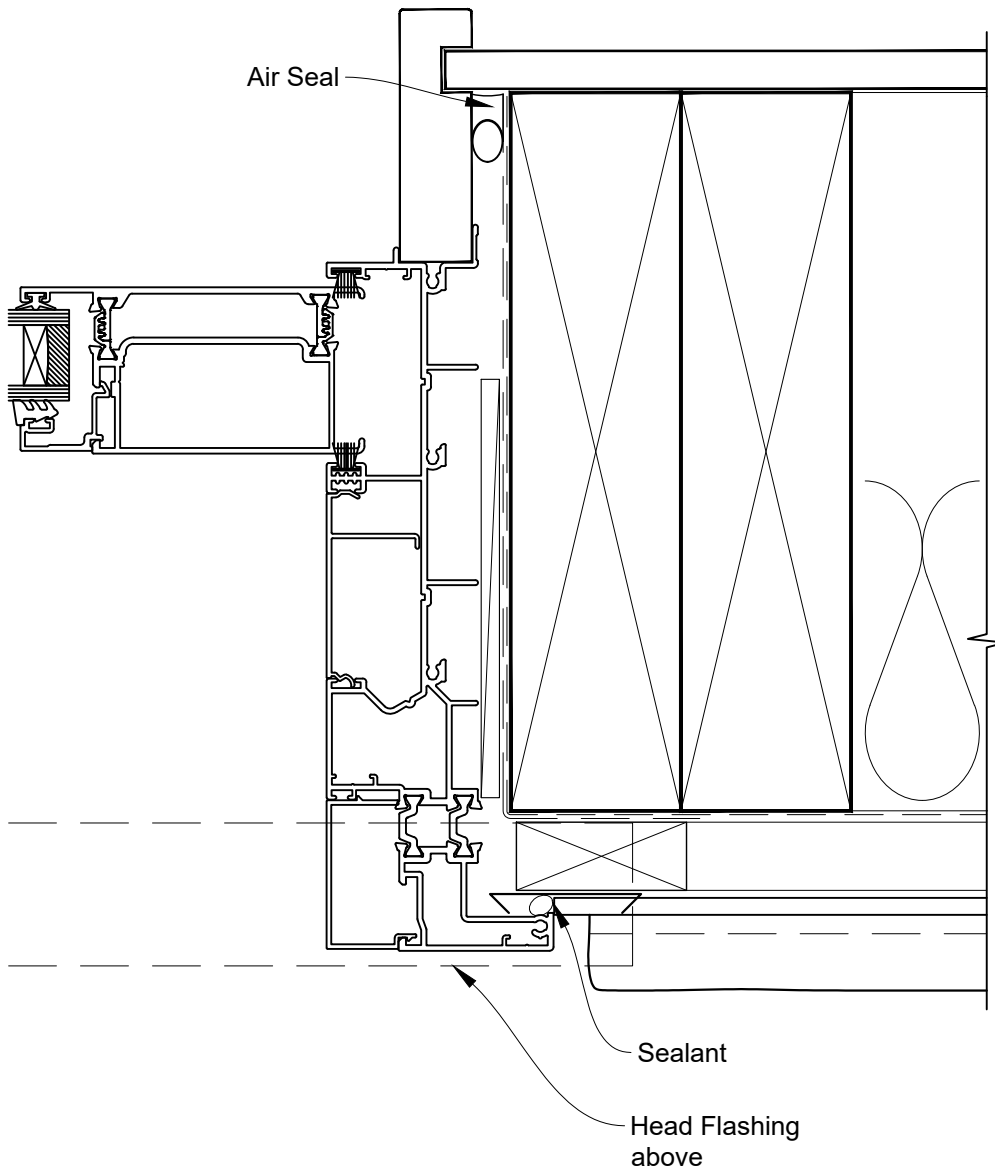

INSTALLATION DETAIL - RESIDENTIAL THERMAL HEART SLIDING WINDOW ON STUCCO CAVITY CONSTRUCTION

Date: 01.04.22

Scale: 1:2

CAD Ref.: TRMWST-CH

INSTALLATION DETAIL - RESIDENTIAL THERMAL HEART SLIDING WINDOW ON STUCCO CAVITY CONSTRUCTION

Date: 01.04.22

Scale: 1:2

CAD Ref.: TRMWST-CJ

INSTALLATION DETAIL - RESIDENTIAL THERMAL HEART SLIDING WINDOW ON STUCCO CAVITY CONSTRUCTION

Date: 01.04.22

Scale: 1:2

CAD Ref.: TRMWST-CS