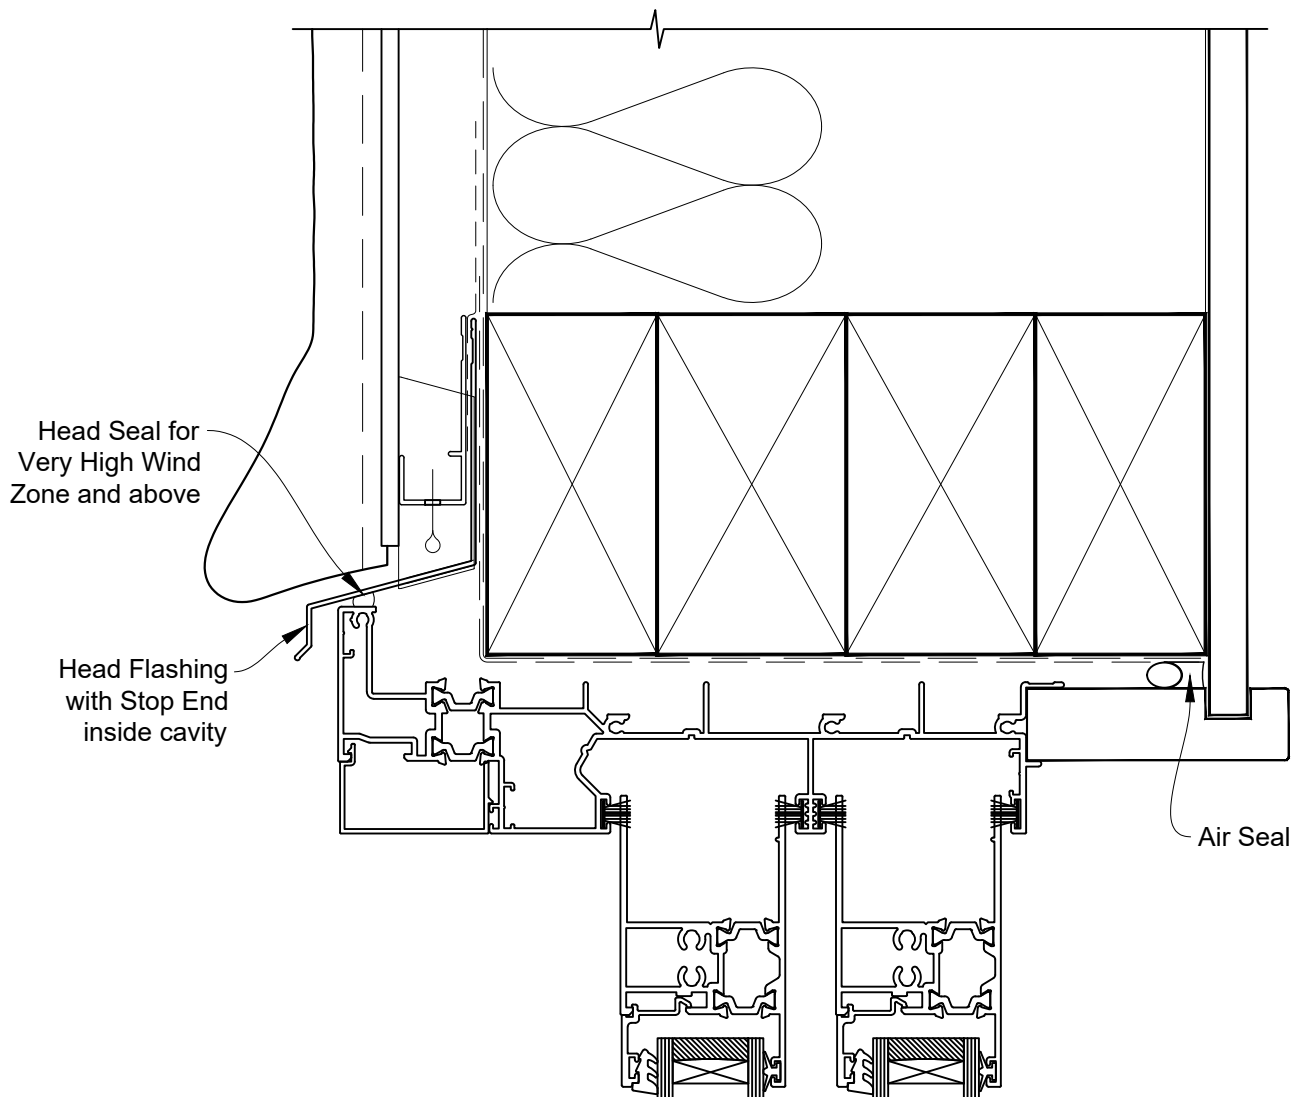

INSTALLATION DETAIL - RESIDENTIAL THERMAL HEART SLIDING WINDOW ON STUCCO CAVITY CONSTRUCTION

Date: 01.04.22

Scale: 1:2

CAD Ref.: TRMWST-CH

INSTALLATION DETAIL - RESIDENTIAL THERMAL HEART SLIDING WINDOW ON STUCCO CAVITY CONSTRUCTION

Date: 01.04.22

Scale: 1:2

CAD Ref.: TRMWST-CJ

INSTALLATION DETAIL - RESIDENTIAL THERMAL HEART SLIDING WINDOW ON STUCCO CAVITY CONSTRUCTION

Date: 01.04.22

Scale: 1:2

CAD Ref.: TRMWST-CS