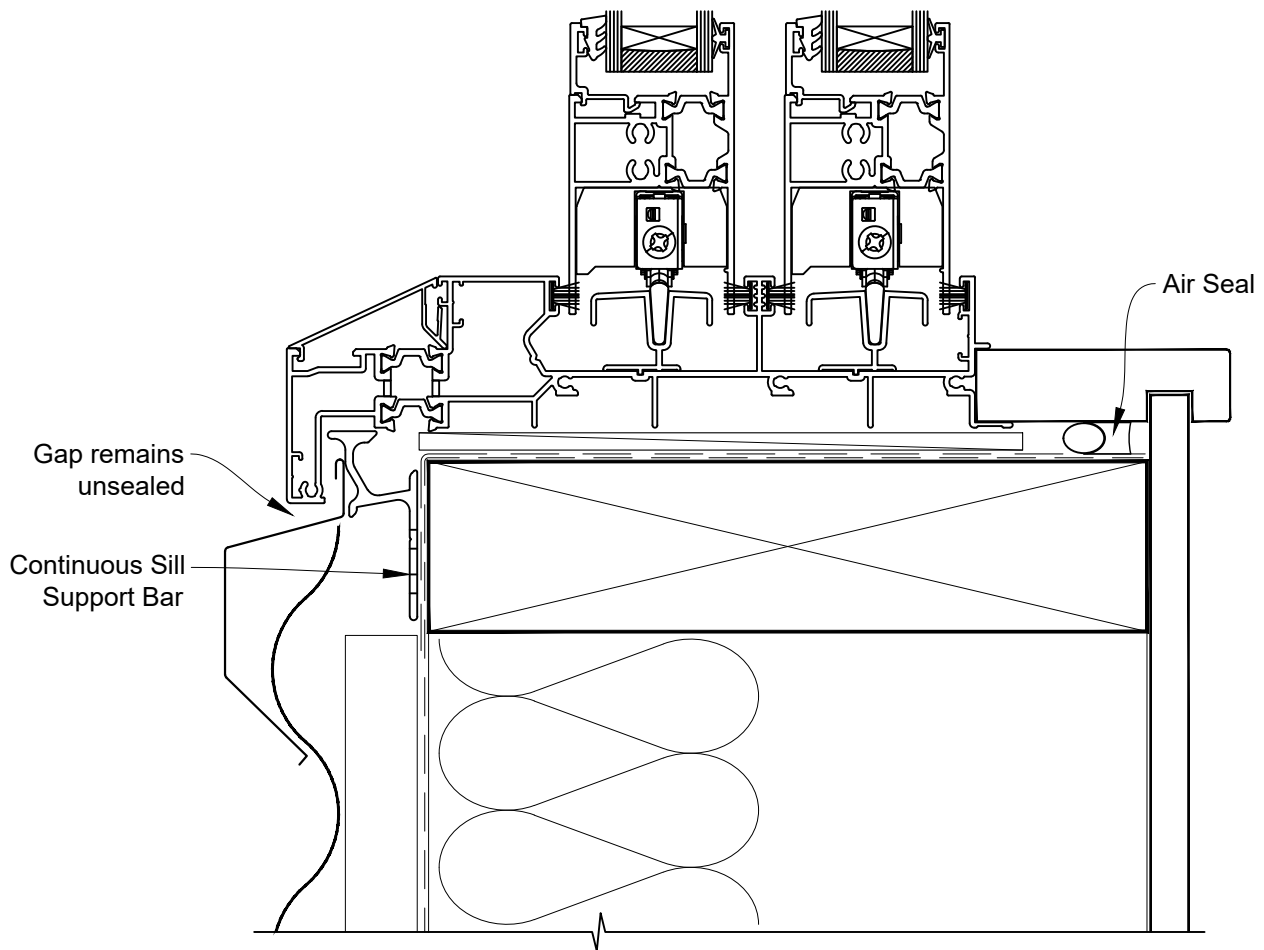

INSTALLATION DETAIL - RESIDENTIAL THERMAL HEART SLIDING WINDOW ON PROFILE METAL CAVITY CONSTRUCTION

Date: 01.04.22

Scale: 1:2

CAD Ref.: TRMWPM-CH

INSTALLATION DETAIL - RESIDENTIAL THERMAL HEART SLIDING WINDOW ON PROFILE METAL CAVITY CONSTRUCTION

Date: 01.04.22

Scale: 1:2

CAD Ref.: TRMWPM-CJ

INSTALLATION DETAIL - RESIDENTIAL THERMAL HEART SLIDING WINDOW ON PROFILE METAL CAVITY CONSTRUCTION

Date: 01.04.22

Scale: 1:2

CAD Ref.: TRMWPM-CS

INSTALLATION DETAIL - RESIDENTIAL THERMAL HEART SLIDING WINDOW ON PROFILE METAL DIRECT FIXED CLADDING

Date: 01.04.22

Scale: 1:2

CAD Ref.: TRMWPM-DH

INSTALLATION DETAIL - RESIDENTIAL THERMAL HEART SLIDING WINDOW ON PROFILE METAL DIRECT FIXED CLADDING

Date: 01.04.22

Scale: 1:2

CAD Ref.: TRMWPM-DJ

INSTALLATION DETAIL - RESIDENTIAL THERMAL HEART SLIDING WINDOW ON PROFILE METAL DIRECT FIXED CLADDING

Date: 01.04.22

Scale: 1:2

CAD Ref.: TRMWPM-DS