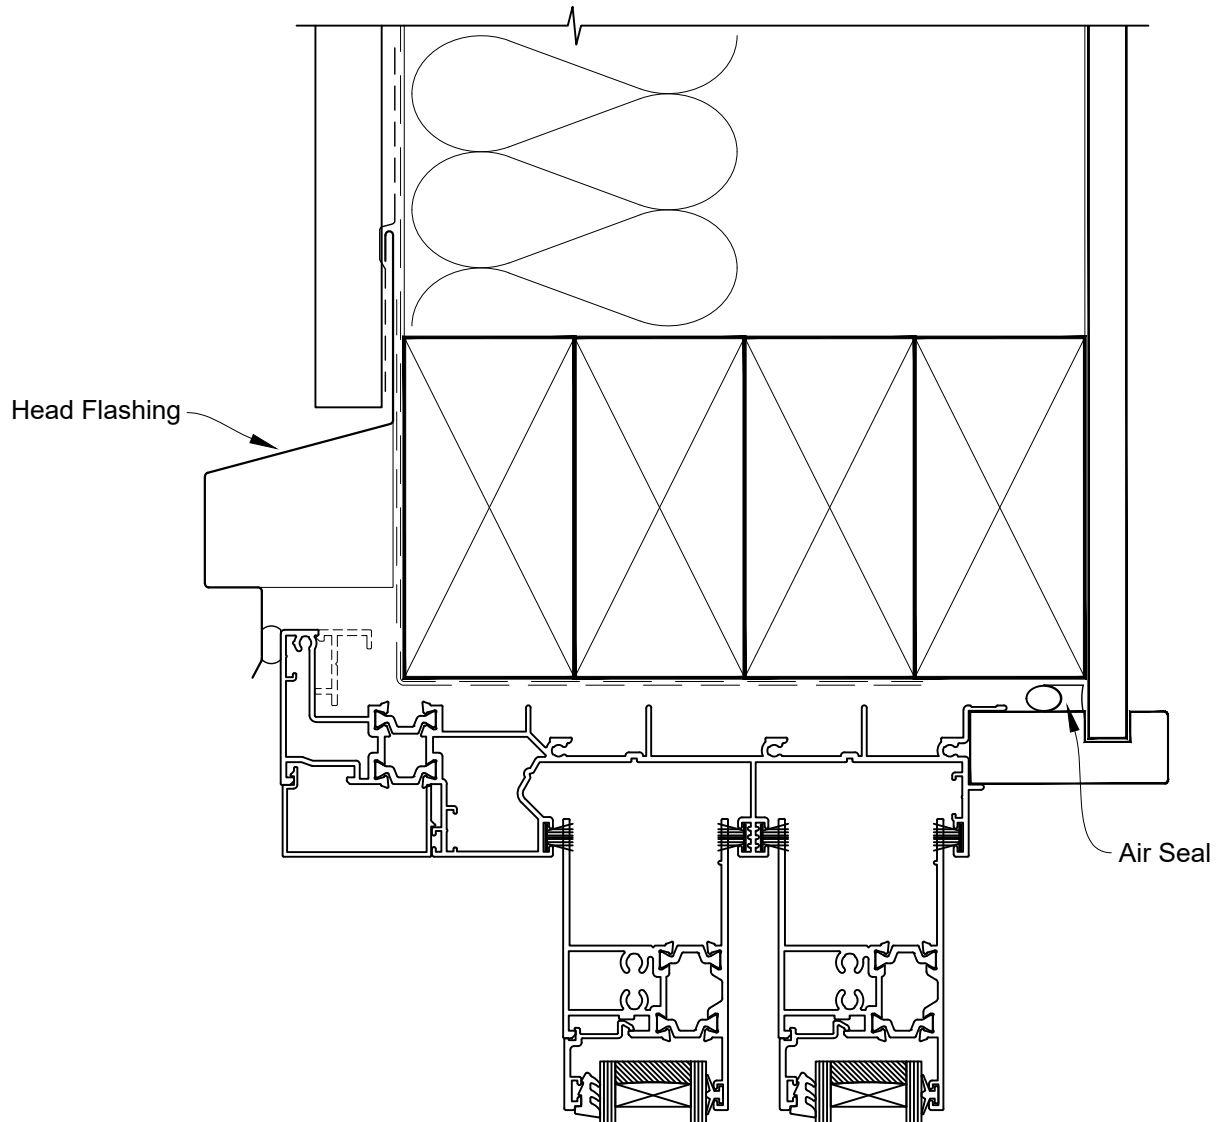

INSTALLATION DETAIL - RESIDENTIAL THERMAL HEART SLIDING WINDOW ON PROFILE METAL CAVITY CONSTRUCTION

Date: 01.04.22

Scale: 1:2

CAD Ref.: TRMWPM-CH

INSTALLATION DETAIL - RESIDENTIAL THERMAL HEART SLIDING WINDOW ON PROFILE METAL CAVITY CONSTRUCTION

Date: 01.04.22

Scale: 1:2

CAD Ref.: TRMWPM-CJ

INSTALLATION DETAIL - RESIDENTIAL THERMAL HEART SLIDING WINDOW ON PROFILE METAL CAVITY CONSTRUCTION

Date: 01.04.22

Scale: 1:2

CAD Ref.: TRMWPM-CS

INSTALLATION DETAIL - RESIDENTIAL THERMAL HEART SLIDING WINDOW ON PROFILE METAL DIRECT FIXED CLADDING

Date: 01.04.22

Scale: 1:2

CAD Ref.: TRMWPM-DH

INSTALLATION DETAIL - RESIDENTIAL THERMAL HEART SLIDING WINDOW ON PROFILE METAL DIRECT FIXED CLADDING

Date: 01.04.22

Scale: 1:2

CAD Ref.: TRMWPM-DJ

INSTALLATION DETAIL - RESIDENTIAL THERMAL HEART SLIDING WINDOW ON PROFILE METAL DIRECT FIXED CLADDING

Date: 01.04.22

Scale: 1:2

CAD Ref.: TRMWPM-DS