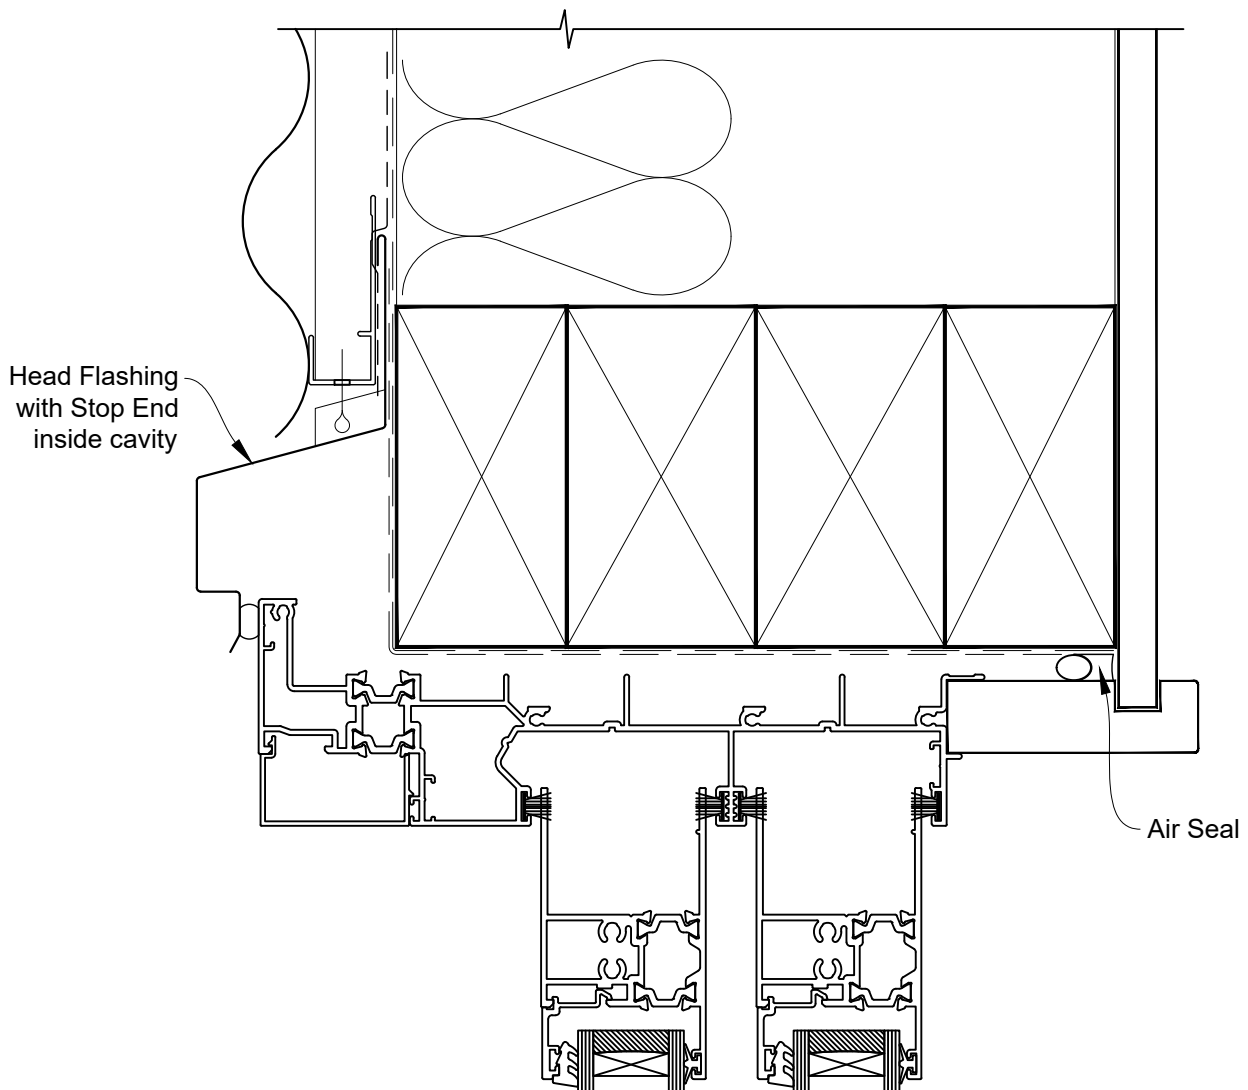

INSTALLATION DETAIL - RESIDENTIAL THERMAL HEART SLIDING WINDOW ON PROFILE METAL CAVITY CONSTRUCTION

Date: 01.04.22

Scale: 1:2

CAD Ref.: TRMWPM-CH

INSTALLATION DETAIL - RESIDENTIAL THERMAL HEART SLIDING WINDOW ON PROFILE METAL CAVITY CONSTRUCTION

Date: 01.04.22

Scale: 1:2

CAD Ref.: TRMWPM-CJ

INSTALLATION DETAIL - RESIDENTIAL THERMAL HEART SLIDING WINDOW ON PROFILE METAL CAVITY CONSTRUCTION

Date: 01.04.22

Scale: 1:2

CAD Ref.: TRMWPM-CS

INSTALLATION DETAIL - RESIDENTIAL THERMAL HEART SLIDING WINDOW ON PROFILE METAL DIRECT FIXED CLADDING

Date: 01.04.22

Scale: 1:2

CAD Ref.: TRMWPM-DH

INSTALLATION DETAIL - RESIDENTIAL THERMAL HEART SLIDING WINDOW ON PROFILE METAL DIRECT FIXED CLADDING

Date: 01.04.22

Scale: 1:2

CAD Ref.: TRMWPM-DJ

INSTALLATION DETAIL - RESIDENTIAL THERMAL HEART SLIDING WINDOW ON PROFILE METAL DIRECT FIXED CLADDING

Date: 01.04.22

Scale: 1:2

CAD Ref.: TRMWPM-DS