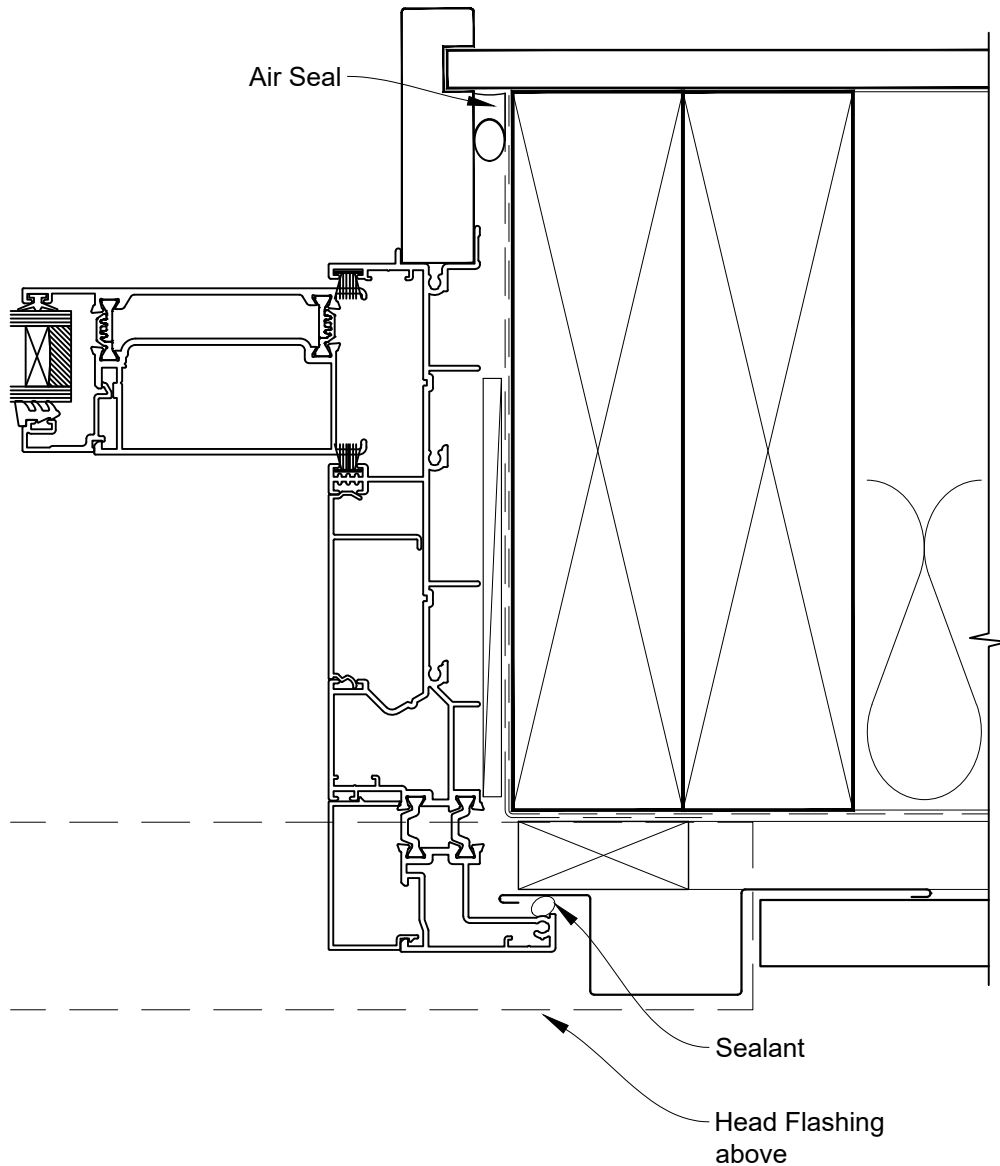

INSTALLATION DETAIL - RESIDENTIAL THERMAL HEART SLIDING WINDOW ON PROFILE METAL CAVITY CONSTRUCTION

Date: 01.04.22

Scale: 1:2

CAD Ref.: TRMWPM-CH

INSTALLATION DETAIL - RESIDENTIAL THERMAL HEART SLIDING WINDOW ON PROFILE METAL CAVITY CONSTRUCTION

Date: 01.04.22

Scale: 1:2

CAD Ref.: TRMWPM-CJ

INSTALLATION DETAIL - RESIDENTIAL THERMAL HEART SLIDING WINDOW ON PROFILE METAL CAVITY CONSTRUCTION

Date: 01.04.22

Scale: 1:2

CAD Ref.: TRMWPM-CS

INSTALLATION DETAIL - RESIDENTIAL THERMAL HEART SLIDING WINDOW ON PROFILE METAL DIRECT FIXED CLADDING

Date: 01.04.22

Scale: 1:2

CAD Ref.: TRMWPM-DH

INSTALLATION DETAIL - RESIDENTIAL THERMAL HEART SLIDING WINDOW ON PROFILE METAL DIRECT FIXED CLADDING

Date: 01.04.22

Scale: 1:2

CAD Ref.: TRMWPM-DJ

INSTALLATION DETAIL - RESIDENTIAL THERMAL HEART SLIDING WINDOW ON PROFILE METAL DIRECT FIXED CLADDING

Date: 01.04.22

Scale: 1:2

CAD Ref.: TRMWPM-DS