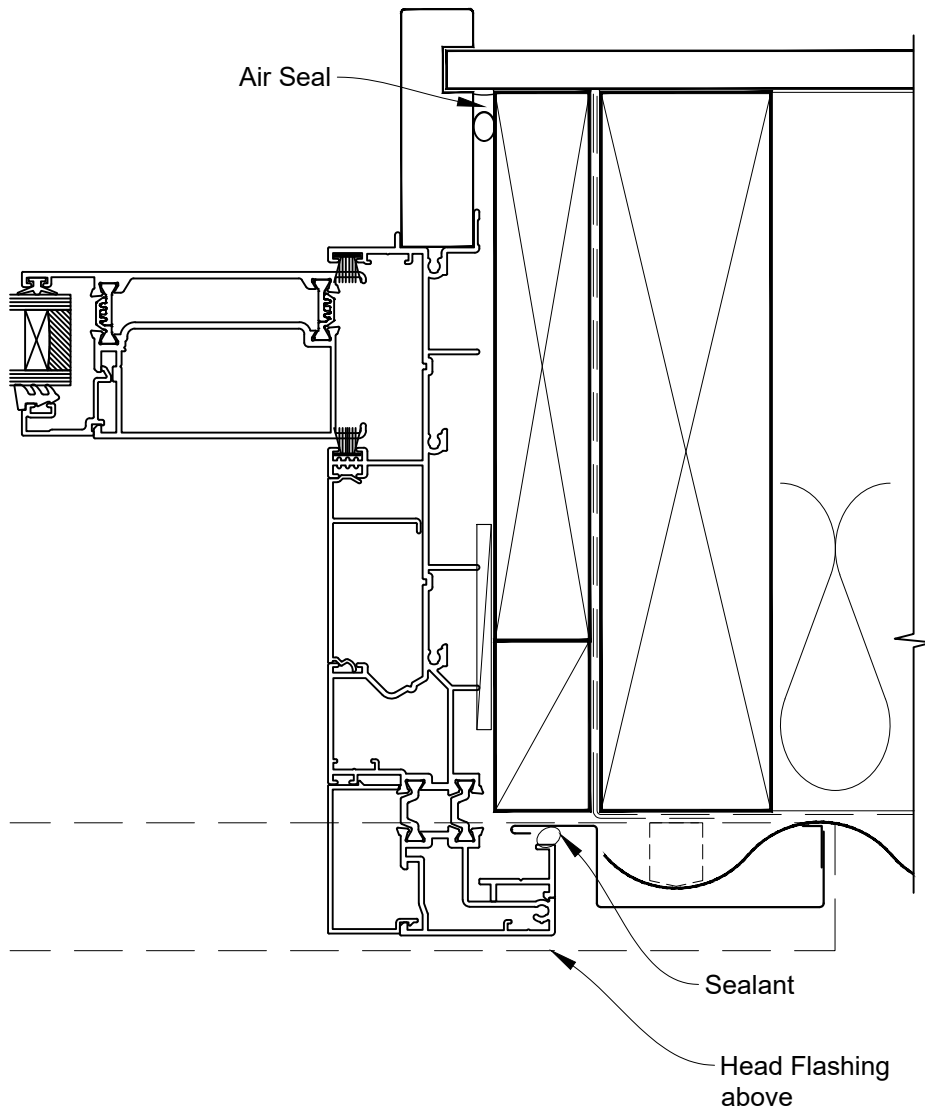

INSTALLATION DETAIL - RESIDENTIAL THERMAL HEART SLIDING WINDOW ON PROFILE METAL CAVITY CONSTRUCTION

Date: 01.04.22

Scale: 1:2

CAD Ref.: TRMWPM-CH

INSTALLATION DETAIL - RESIDENTIAL THERMAL HEART SLIDING WINDOW ON PROFILE METAL CAVITY CONSTRUCTION

Date: 01.04.22

Scale: 1:2

CAD Ref.: TRMWPM-CJ

INSTALLATION DETAIL - RESIDENTIAL THERMAL HEART SLIDING WINDOW ON PROFILE METAL CAVITY CONSTRUCTION

Date: 01.04.22

Scale: 1:2

CAD Ref.: TRMWPM-CS

INSTALLATION DETAIL - RESIDENTIAL THERMAL HEART SLIDING WINDOW ON PROFILE METAL DIRECT FIXED CLADDING

Date: 01.04.22

Scale: 1:2

CAD Ref.: TRMWPM-DH

INSTALLATION DETAIL - RESIDENTIAL THERMAL HEART SLIDING WINDOW ON PROFILE METAL DIRECT FIXED CLADDING

Date: 01.04.22

Scale: 1:2

CAD Ref.: TRMWPM-DJ

INSTALLATION DETAIL - RESIDENTIAL THERMAL HEART SLIDING WINDOW ON PROFILE METAL DIRECT FIXED CLADDING

Date: 01.04.22

Scale: 1:2

CAD Ref.: TRMWPM-DS