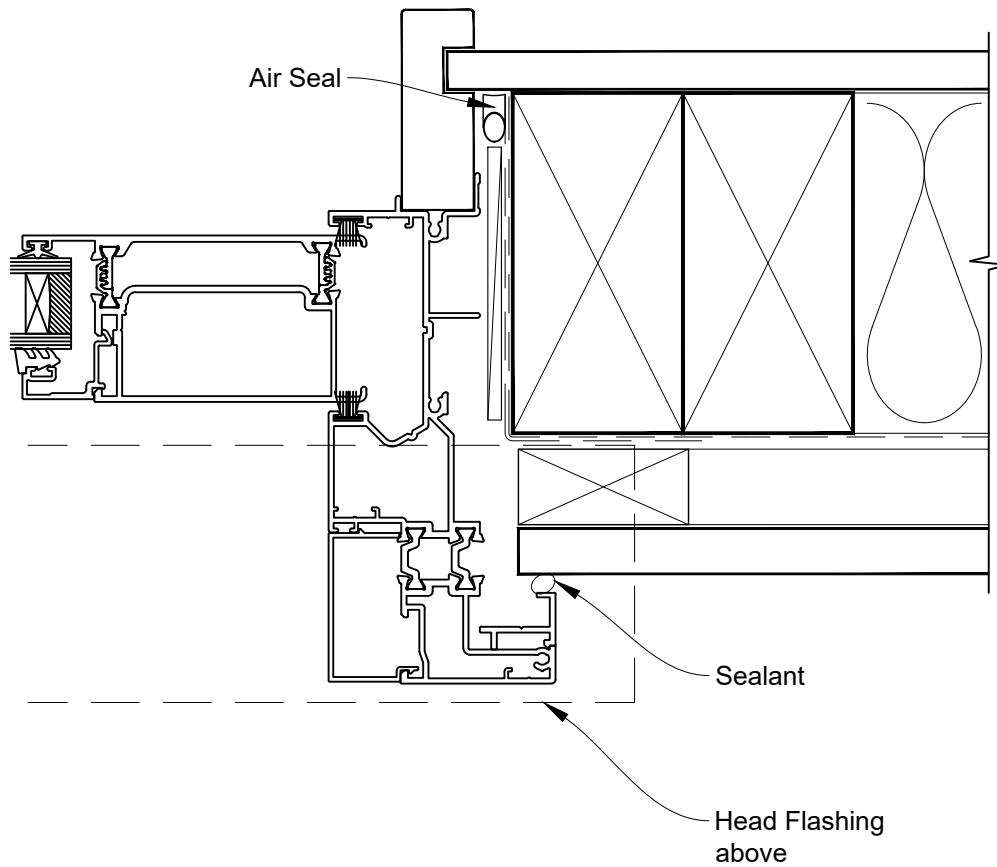

INSTALLATION DETAIL - RESIDENTIAL THERMAL HEART SLIDING WINDOW ON FLAT SHEET CAVITY CONSTRUCTION

Date: 01.04.22

Scale: 1:2

CAD Ref.: TRSWFS-CH

INSTALLATION DETAIL - RESIDENTIAL THERMAL HEART SLIDING WINDOW ON FLAT SHEET CAVITY CONSTRUCTION

Date: 01.04.22

Scale: 1:2

CAD Ref.: TRSWFS-CJ

INSTALLATION DETAIL - RESIDENTIAL THERMAL HEART SLIDING WINDOW ON FLAT SHEET CAVITY CONSTRUCTION

Date: 01.04.22

Scale: 1:2

CAD Ref.: TRSWFS-CS

INSTALLATION DETAIL - RESIDENTIAL THERMAL HEART SLIDING WINDOW ON FLAT SHEET DIRECT FIXED CLADDING

Date: 01.04.22

Scale: 1:2

CAD Ref.: TRSWFS-DS