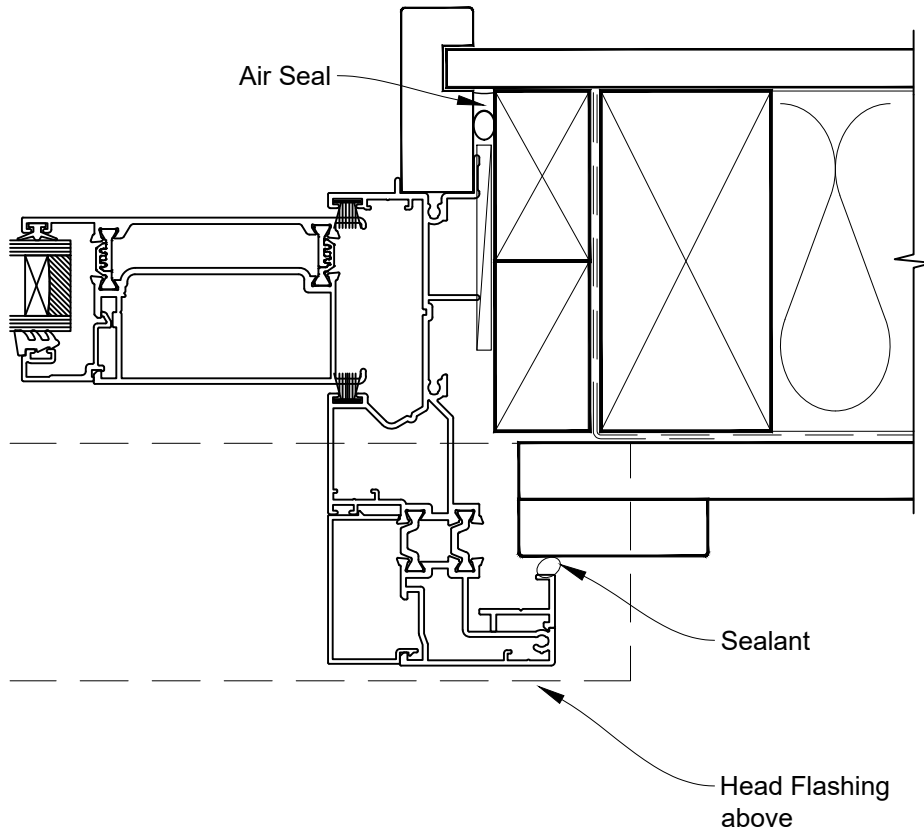

INSTALLATION DETAIL - RESIDENTIAL THERMAL HEART SLIDING WINDOW ON FLAT SHEET CAVITY CONSTRUCTION

Date: 01.04.22

Scale: 1:2

CAD Ref.: TRSWFS-CH

INSTALLATION DETAIL - RESIDENTIAL THERMAL HEART SLIDING WINDOW ON FLAT SHEET CAVITY CONSTRUCTION

Date: 01.04.22

Scale: 1:2

CAD Ref.: TRSWFS-CJ

INSTALLATION DETAIL - RESIDENTIAL THERMAL HEART SLIDING WINDOW ON FLAT SHEET CAVITY CONSTRUCTION

Date: 01.04.22

Scale: 1:2

CAD Ref.: TRSWFS-CS

INSTALLATION DETAIL - RESIDENTIAL THERMAL HEART SLIDING WINDOW ON FLAT SHEET DIRECT FIXED CLADDING

Date: 01.04.22

Scale: 1:2

CAD Ref.: TRSWFS-DH

INSTALLATION DETAIL - RESIDENTIAL THERMAL HEART SLIDING WINDOW ON FLAT SHEET DIRECT FIXED CLADDING

Date: 01.04.22

Scale: 1:2

CAD Ref.: TRSWFS-DJ

INSTALLATION DETAIL - RESIDENTIAL THERMAL HEART SLIDING WINDOW ON FLAT SHEET DIRECT FIXED CLADDING

Date: 01.04.22

Scale: 1:2

CAD Ref.: TRSWFS-DS