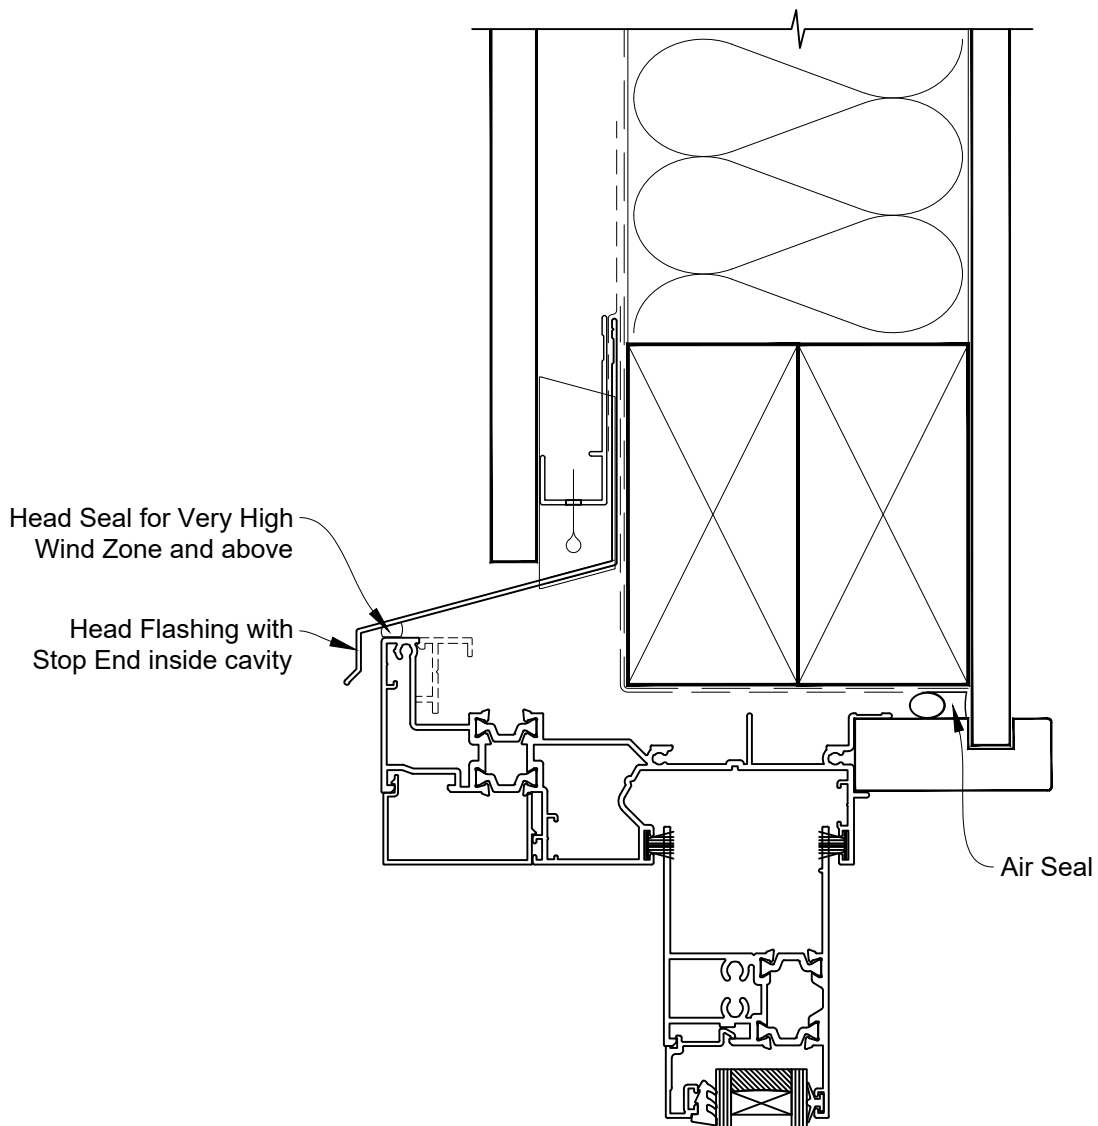

INSTALLATION DETAIL - RESIDENTIAL THERMAL HEART SLIDING WINDOW ON FLAT SHEET CAVITY CONSTRUCTION

Date: 01.04.22

Scale: 1:2

CAD Ref.: TRSWFS-CH

INSTALLATION DETAIL - RESIDENTIAL THERMAL HEART SLIDING WINDOW ON FLAT SHEET CAVITY CONSTRUCTION

Date: 01.04.22

Scale: 1:2

CAD Ref.: TRSWFS-CJ

INSTALLATION DETAIL - RESIDENTIAL THERMAL HEART SLIDING WINDOW ON FLAT SHEET CAVITY CONSTRUCTION

Date: 01.04.22

Scale: 1:2

CAD Ref.: TRSWFS-CS

INSTALLATION DETAIL - RESIDENTIAL THERMAL HEART SLIDING WINDOW ON FLAT SHEET DIRECT FIXED CLADDING

Date: 01.04.22

Scale: 1:2

CAD Ref.: TRSWFS-DS