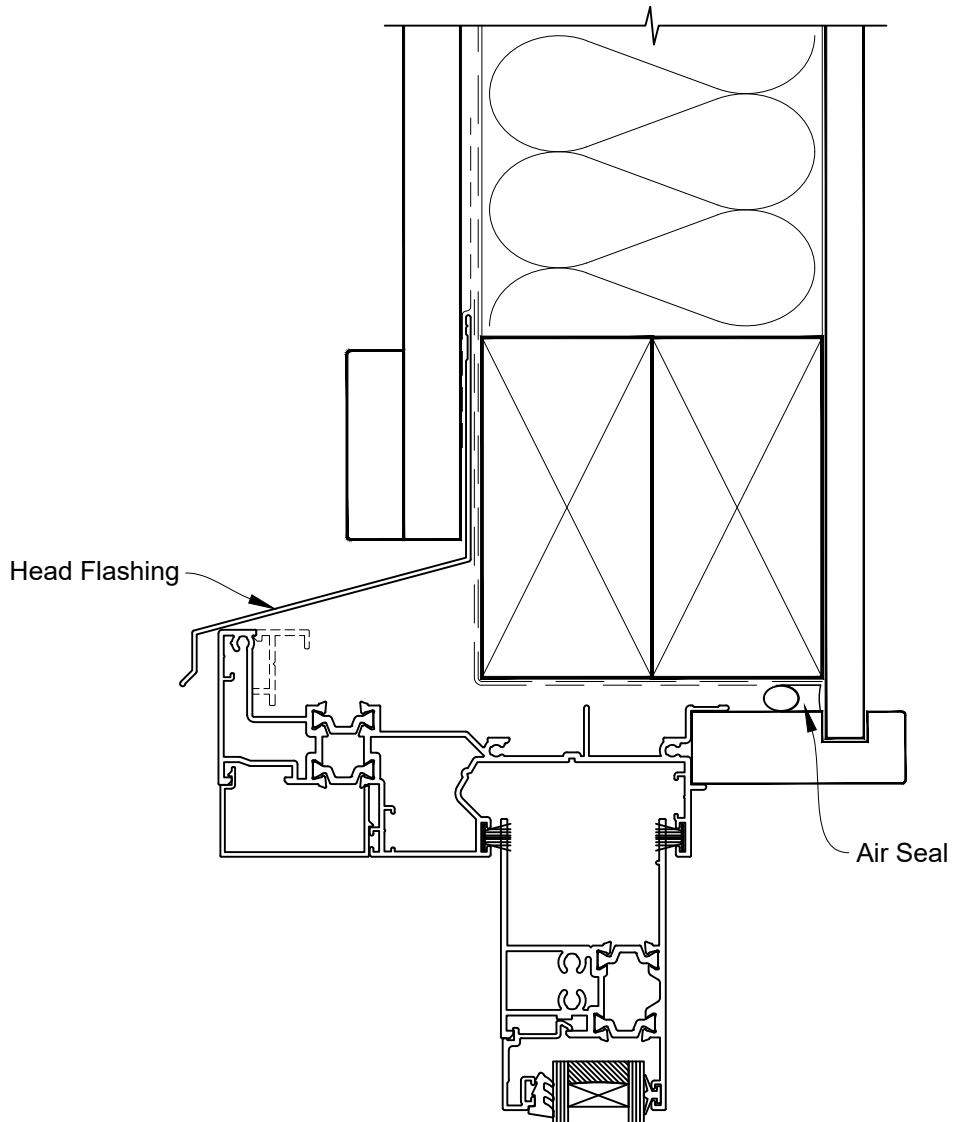

INSTALLATION DETAIL - RESIDENTIAL THERMAL HEART SLIDING WINDOW ON FLAT SHEET CAVITY CONSTRUCTION

Date: 01.04.22

Scale: 1:2

CAD Ref.: TRSWFS-CH

INSTALLATION DETAIL - RESIDENTIAL THERMAL HEART SLIDING WINDOW ON FLAT SHEET CAVITY CONSTRUCTION

Date: 01.04.22

Scale: 1:2

CAD Ref.: TRSWFS-CJ

INSTALLATION DETAIL - RESIDENTIAL THERMAL HEART SLIDING WINDOW ON FLAT SHEET CAVITY CONSTRUCTION

Date: 01.04.22

Scale: 1:2

CAD Ref.: TRSWFS-CS

INSTALLATION DETAIL - RESIDENTIAL THERMAL HEART SLIDING WINDOW ON FLAT SHEET DIRECT FIXED CLADDING

Date: 01.04.22

Scale: 1:2

CAD Ref.: TRSWFS-DH

INSTALLATION DETAIL - RESIDENTIAL THERMAL HEART SLIDING WINDOW ON FLAT SHEET DIRECT FIXED CLADDING

Date: 01.04.22

Scale: 1:2

CAD Ref.: TRSWFS-DJ

INSTALLATION DETAIL - RESIDENTIAL THERMAL HEART SLIDING WINDOW ON FLAT SHEET DIRECT FIXED CLADDING

Date: 01.04.22

Scale: 1:2

CAD Ref.: TRSWFS-DS