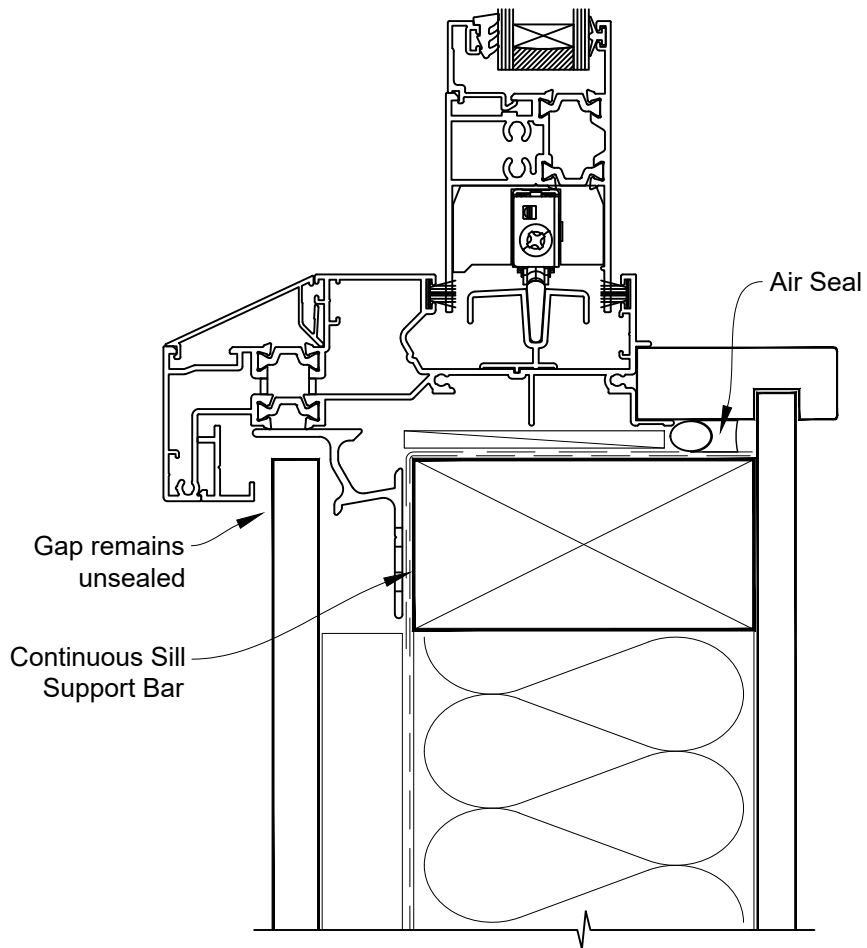

INSTALLATION DETAIL - RESIDENTIAL THERMAL HEART SLIDING WINDOW ON FLAT SHEET CAVITY CONSTRUCTION

Date: 01.04.22

Scale: 1:2

CAD Ref.: TRSWFS-CH

INSTALLATION DETAIL - RESIDENTIAL THERMAL HEART SLIDING WINDOW ON FLAT SHEET CAVITY CONSTRUCTION

Date: 01.04.22

Scale: 1:2

CAD Ref.: TRSWFS-CJ

INSTALLATION DETAIL - RESIDENTIAL THERMAL HEART SLIDING WINDOW ON FLAT SHEET CAVITY CONSTRUCTION

Date: 01.04.22

Scale: 1:2

CAD Ref.: TRSWFS-CS

INSTALLATION DETAIL - RESIDENTIAL THERMAL HEART SLIDING WINDOW ON FLAT SHEET DIRECT FIXED CLADDING

Date: 01.04.22

Scale: 1:2

CAD Ref.: TRSWFS-DH

INSTALLATION DETAIL - RESIDENTIAL THERMAL HEART SLIDING WINDOW ON FLAT SHEET DIRECT FIXED CLADDING

Date: 01.04.22

Scale: 1:2

CAD Ref.: TRSWFS-DJ

INSTALLATION DETAIL - RESIDENTIAL THERMAL HEART SLIDING WINDOW ON FLAT SHEET DIRECT FIXED CLADDING

Date: 01.04.22

Scale: 1:2

CAD Ref.: TRSWFS-DS