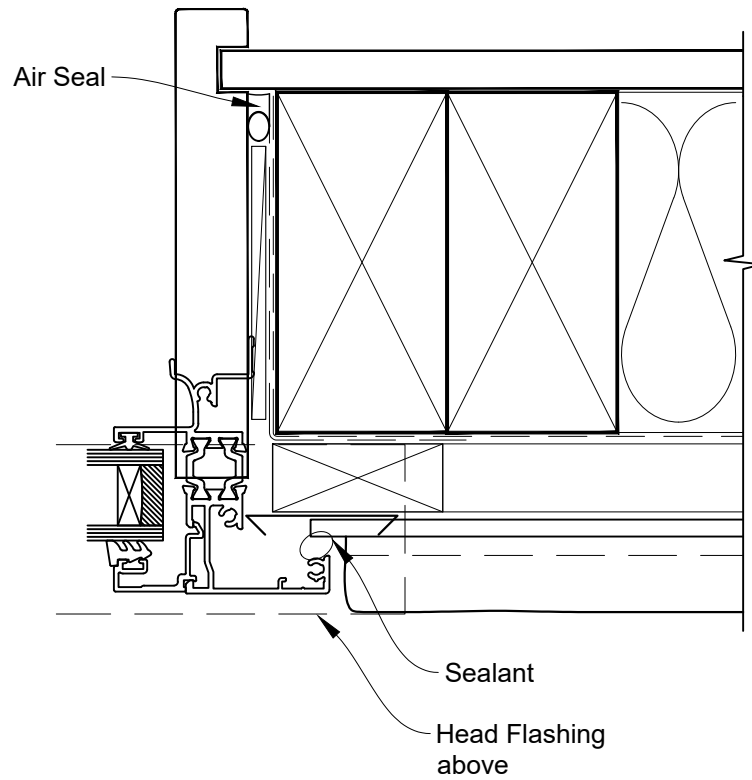

INSTALLATION DETAIL - RESIDENTIAL THERMAL HEART AWNING WINDOW ON STUCCO CAVITY CONSTRUCTION

Date: 01.04.22

Scale: 1:2

CAD Ref.: TRAWST-CJ