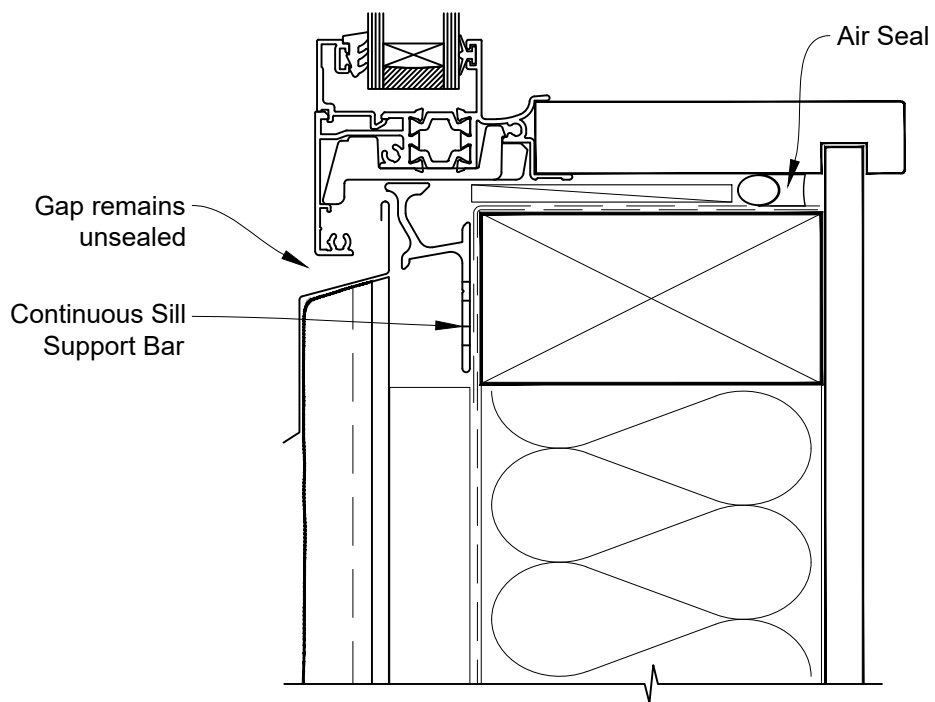

INSTALLATION DETAIL - RESIDENTIAL THERMAL HEART AWNING WINDOW ON STUCCO CAVITY CONSTRUCTION

Date: 01.04.22

Scale: 1:2

CAD Ref.: TRAWST-CS