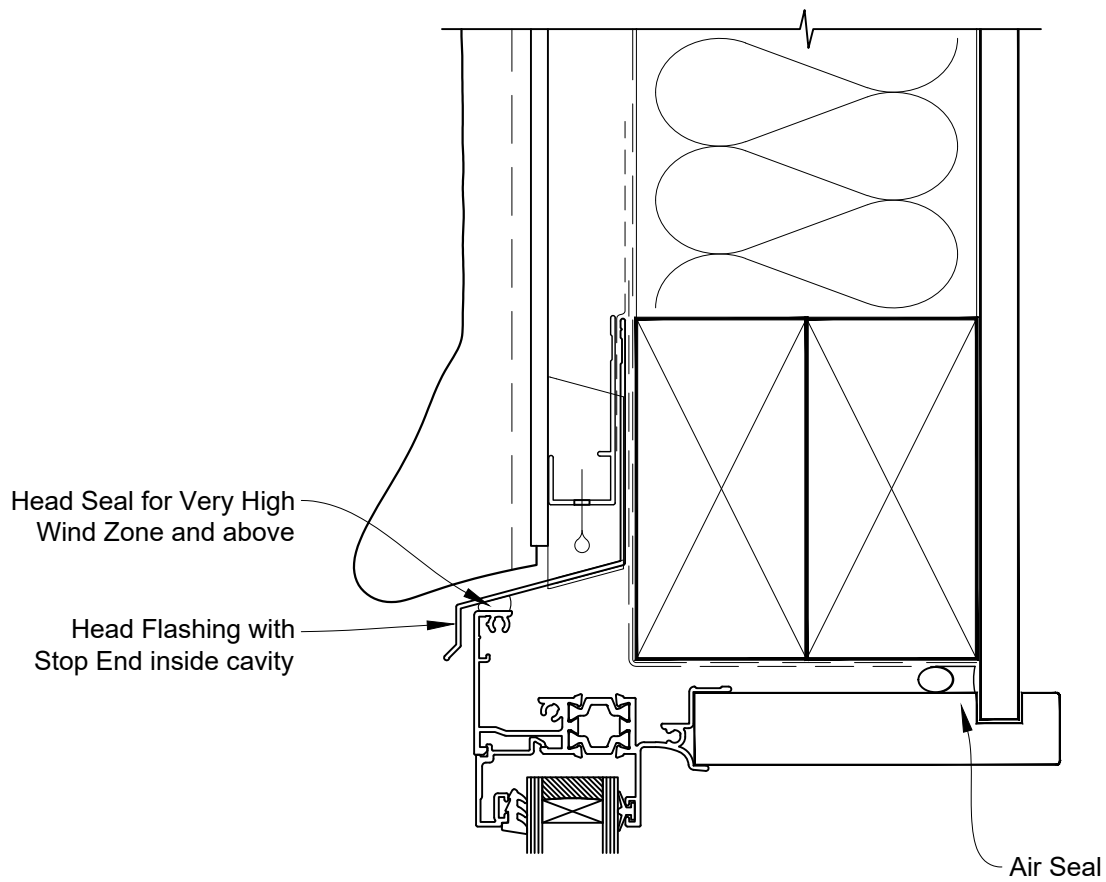

# INSTALLATION DETAIL - RESIDENTIAL THERMAL HEART AWNING WINDOW ON STUCCO CAVITY CONSTRUCTION

Date: 01.04.22

Scale: 1:2

CAD Ref.: TRAWST-CH