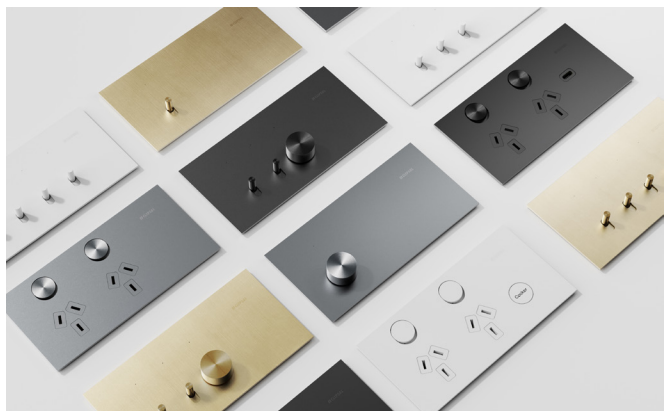

Solis

Solis T Series