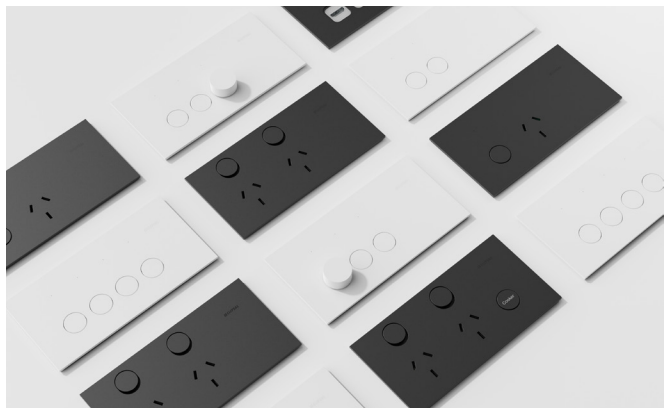

Clipsal Solis™ T Series

The pinnacle of the Solis range, Solis T Series is where classic design meets modern functionality. It is timeless yet contemporary.

Solis T Series blends the old-school feel of robust toggles and brushed metal with modernist, perfect square edges and thin, flush covers. It evokes craftsmanship, precision and tastefully understated design.

Clipsal Solis™

The refined design of Solis is brought to life in a simpler form with two smooth matte finishes – monochromatic simplicity at its finest.

The push-button and switch design sits flush in an ultra-slim cover for an elegant addition to your home.

Platinum / Ebony Aluminium

Aluminium is a natural choice as it machines beautifully allowing us to offer clean edges, and minute detailing to increase the overall quality. Aluminium enables a wide variety of anodised finishes, meaning we could select the perfect colours to align with the overall design.

Solis

Clipsal Solis is monochromatic simplicity at its finest. With two smooth matte finishes, this push-button switch design sits flush in an ultra-slim cover for an elegant addition to your home. Available in **Matte White** and **Matte Black**.