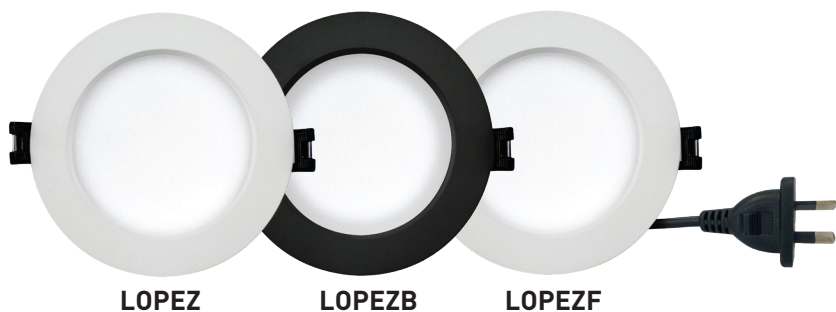

NEW

FITS UNDER CEILING TRUSS

VYNCO
LOPEZ
LED RECESSED
DOWNLIGHTS

VYNCO.CO.NZ

**47
mm
DEPTH**

**35
mm
MIN SPACE**

DESIGNED TO FIT INTO TIGHT ROOF SPACES.

We've taken our popular Jolie downlight and made it slimmer to fit in those tight roof spaces.

With a depth of just 47mm, the new Lopez fits perfectly under a ceiling truss.

Easy to install with quick connect terminals, or flex & plug (LOPEZF), the range has 3 colour settings, is dimmable and a 100° beam angle.

The Lopez downlights are safe to use around insulation with IP54, IC-F and IC-4 ratings, and is perfect for a wide range of applications.

LOPEZ SPECIFICATIONS

VOLTAGE: 200-240V AC

WATTAGE: 8W

LUMEN OUTPUT: 860-920lm

CRI: 80+

BEAM ANGLE: 100°

INGRESS RATING: IP54 (FRONT ONLY)

DIMMABLE: YES

DEPTH: 47mm

FASCIA SIZE: Ø 110mm

CUT-OUT SIZE: Ø 90mm

COLOUR TEMP: 3000K/4000K/5700K