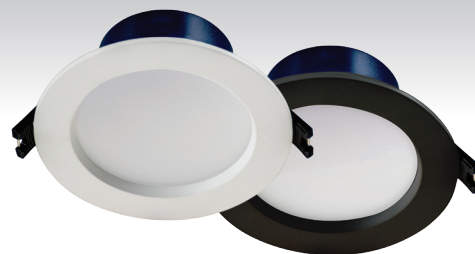

NEW

FITS UNDER CEILING TRUSS

VYNCO
LOPEZ
LED RECESSED
DOWNLIGHTS

VYNCO.CO.NZ

**47
mm
DEPTH**

**35
mm
MIN SPACE**

DESIGNED TO FIT INTO TIGHT ROOF SPACES.

We've taken our popular Jolie downlight and made it slimmer to fit in those tight roof spaces.

With a depth of just 47mm, the new Lopez fits perfectly under a ceiling truss.

Easy to install with quick connect terminals, or flex & plug (LOPEZF), the range has 3 colour settings, is dimmable and a 100° beam angle.

The Lopez downlights are safe to use around insulation with IP54, IC-F and IC-4 ratings, and is perfect for a wide range of applications.

LOPEZ SPECIFICATIONS

VOLTAGE: 200-240V AC

WATTAGE: 8W

LUMEN OUTPUT: 860-920lm

CRI: 80+

BEAM ANGLE: 100°

INGRESS RATING: IP54 (FRONT ONLY)

DIMMABLE: YES

DEPTH: 47mm

FASCIA SIZE: Ø 110mm

CUT-OUT SIZE: Ø 90mm

COLOUR TEMP: 3000K/4000K/5700K