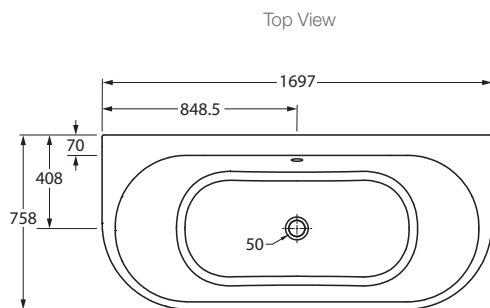

**Product**

- Evok back-to-wall freestanding bath
- Evok back-to-wall freestanding bath with upstand

**Kohler Code**

22161A-0  
22161A-1UP-0

**Included Components**

- 40mm chrome pop-up waste and overflow
- Adjustable feet and mounting brackets
- Installation instructions

**Features**

- D-shaped BTW freestanding acrylic bath
- Single piece seamless design
- Storage space on the back-to-wall side

**Optional Accessories**

- Upstand
- Tapware

**Technical Details**

<b>External Measurements</b>	
L 1697 x W 758 x D 612	
<b>Internal Measurements</b>	
Seating Width:	465mm
Base Length:	1050mm
Depth to overflow:	423mm
<b>Full Capacity</b>	228L
<b>Dry Weight</b>	37kg

**Installation Notes:**

- Floor must provide support for a minimum of 390kg/ square meter and must be level.