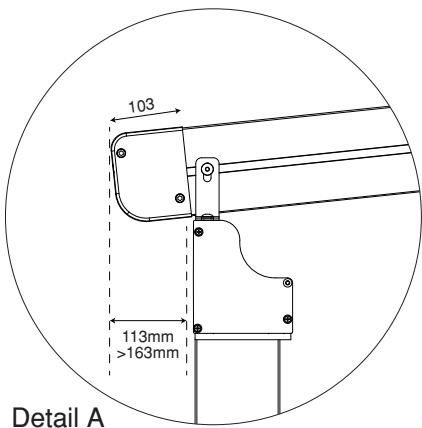

ONE MODULE
2M > 5.0M

System with single motor and 3 conveyor rafters
max 9 M

System with single motor
and 3 conveyor rafters

TWO MODULE
5M > 9M

System with single motor and 4 conveyor rafters
max 13 M

System with single motor
and 4 conveyor rafters

THREE MODULE
9M > 13M

Detail A

Detail C

Detail D

Detail B

Detail B-1

Projection(P)	3M	4M	5M	6M	7M	8M
Fabric Height(N)	425	440	450	465	495	560
Hood(L)	560	670	770	875	995	1080
Fall(A)	440	545	655	755	850	955