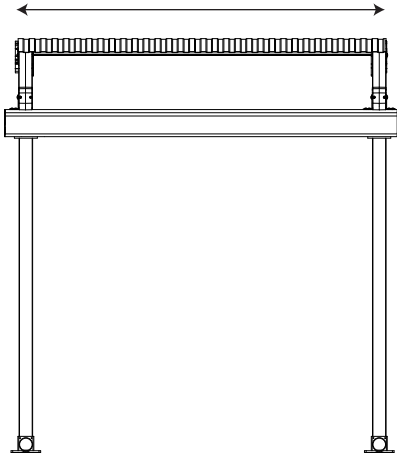

OZTECH

NEW OUTDOOR LIFE

All Weather Retractable Sunroof System

TERA SYSTEM

THE NEW CREATIVE EXTERIOR TREND OF RETRACTABLE PERGOLAS AND ROOF SYSTEMS

System with single motor and 2 conveyor rafters
max 5 M

System with single motor
and 2 conveyor rafters