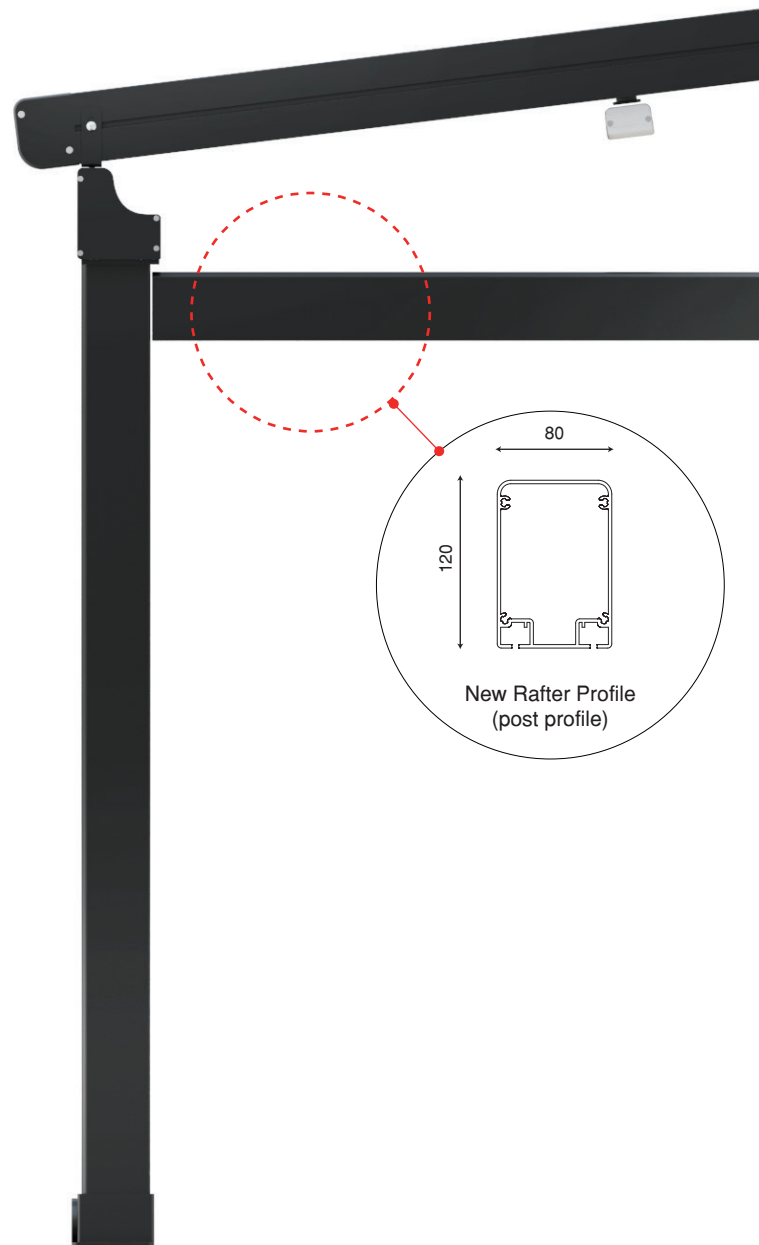

OZTECH

NEW OUTDOOR LIFE

All Weather Retractable Sunroof System

TERA SYSTEM

THE NEW CREATIVE EXTERIOR TREND OF RETRACTABLE PERGOLAS AND ROOF SYSTEMS

System with single motor and 2 conveyor rafters
max 5 M

System with single motor
and 2 conveyor rafters

ONE MODULE
2M > 5.0M

System with single motor and 3 conveyor rafters
max 9 M

System with single motor
and 3 conveyor rafters

TWO MODULE
5M > 9M

System with single motor and 4 conveyor rafters
max 13 M

System with single motor
and 4 conveyor rafters