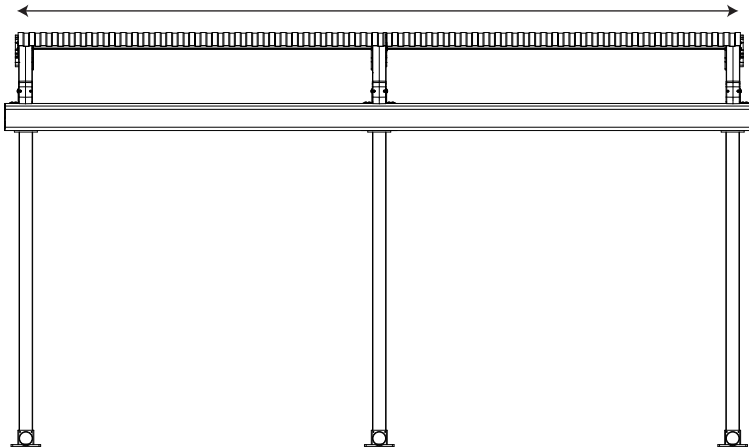

OZTECH

NEW OUTDOOR LIFE

All Weather Retractable Sunroof System

TERA SYSTEM

THE NEW CREATIVE EXTERIOR TREND OF RETRACTABLE PERGOLAS AND ROOF SYSTEMS

System with single motor and 2 conveyor rafters
max 5 M

System with single motor
and 2 conveyor rafters

ONE MODULE
2M > 5.0M

System with single motor and 3 conveyor rafters
max 9 M

System with single motor
and 3 conveyor rafters

TWO MODULE
5M > 9M

System with single motor and 4 conveyor rafters
max 13 M

System with single motor
and 4 conveyor rafters

THREE MODULE
9M > 13M

Detail A

Detail C

Detail D

Detail B

Detail B-1

Projection(P)	3M	4M	5M	6M	7M	8M
Fabric Height(N)	425	440	450	465	495	560
Hood(L)	560	670	770	875	995	1080
Fall(A)	440	545	655	755	850	955