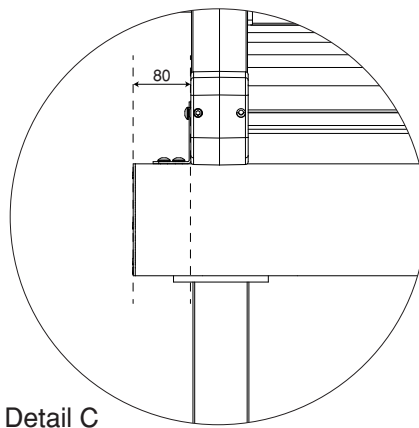

ONE MODULE
2M > 5.0M

System with single motor and 3 conveyor rafters
max 9 M

System with single motor
and 3 conveyor rafters

TWO MODULE
5M > 9M

System with single motor and 4 conveyor rafters
max 13 M

System with single motor
and 4 conveyor rafters

THREE MODULE
9M > 13M

Detail A

Detail C

Detail D

Detail B

Detail B-1

Projection(P)	3M	4M	5M	6M	7M	8M
Fabric Height(N)	425	440	450	465	495	560
Hood(L)	560	670	770	875	995	1080
Fall(A)	440	545	655	755	850	955