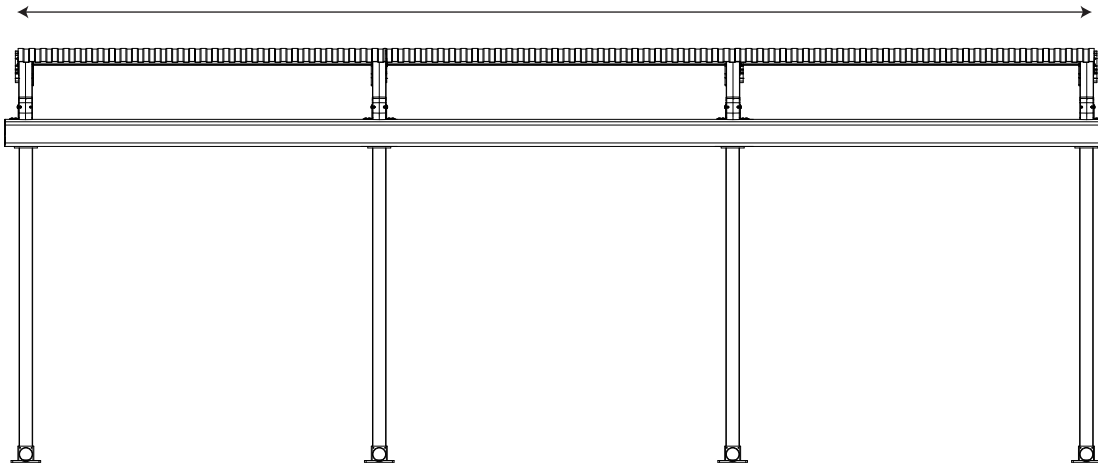

ONE MODULE
2M > 5.0M

System with single motor and 3 conveyor rafters
max 9 M

System with single motor
and 3 conveyor rafters

TWO MODULE
5M > 9M

System with single motor and 4 conveyor rafters
max 13 M

System with single motor
and 4 conveyor rafters

THREE MODULE
9M > 13M

Detail A

Detail C

Detail D

Detail B

Detail B-1

Projection(P)	3M	4M	5M	6M	7M	8M
Fabric Height(N)	425	440	450	465	495	560
Hood(L)	560	670	770	875	995	1080
Fall(A)	440	545	655	755	850	955