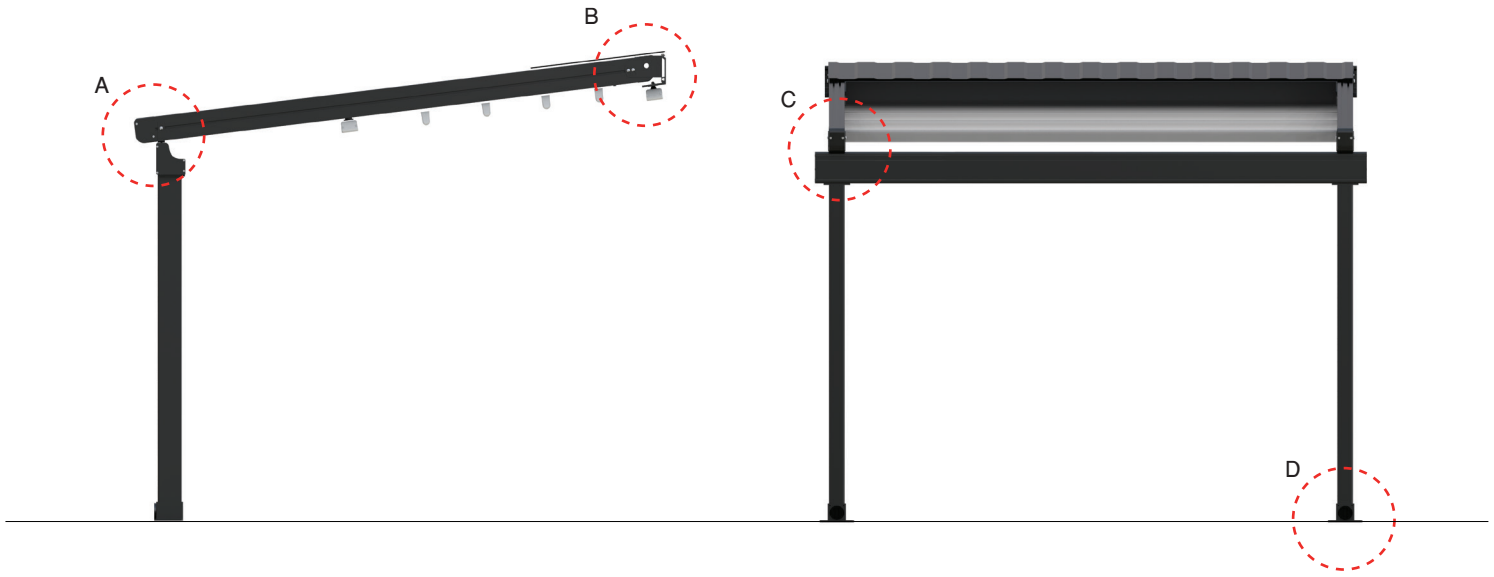

OZTECH

NEW OUTDOOR LIFE

All Weather Retractable Sunroof System

TERA SYSTEM

THE NEW CREATIVE EXTERIOR TREND OF RETRACTABLE PERGOLAS AND ROOF SYSTEMS

System with single motor and 2 conveyor rafters
max 5 M

System with single motor
and 2 conveyor rafters

ONE MODULE
2M > 5.0M

System with single motor and 3 conveyor rafters
max 9 M

System with single motor
and 3 conveyor rafters

TWO MODULE
5M > 9M

System with single motor and 4 conveyor rafters
max 13 M

System with single motor
and 4 conveyor rafters

THREE MODULE
9M > 13M

Detail A

Detail C

Detail D

Detail B

Detail B-1

Projection(P)	3M	4M	5M	6M	7M	8M
Fabric Height(N)	425	440	450	465	495	560
Hood(L)	560	670	770	875	995	1080
Fall(A)	440	545	655	755	850	955