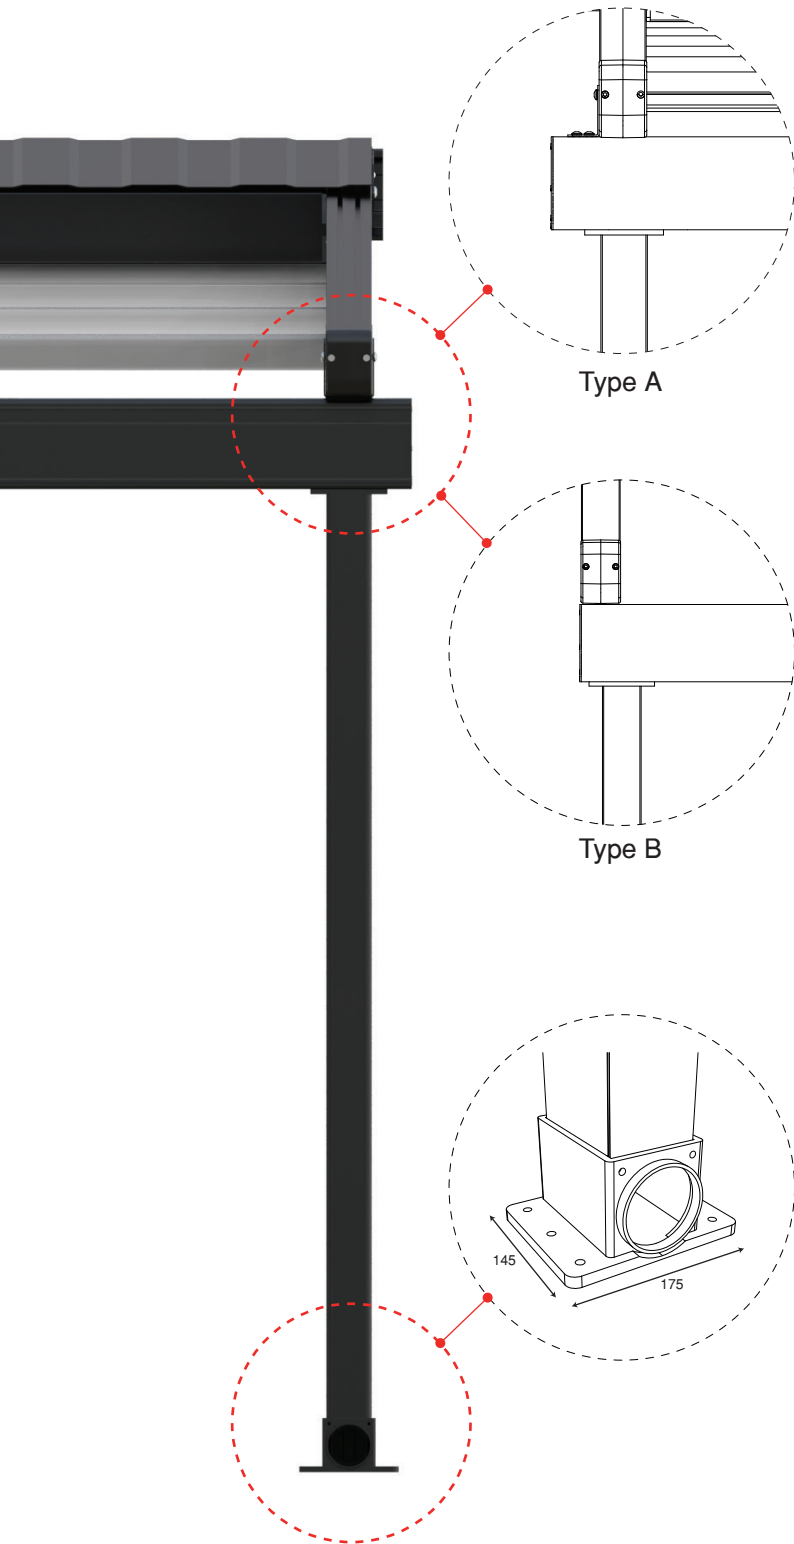

OZTECH

NEW OUTDOOR LIFE

All Weather Retractable Sunroof System

TERA SYSTEM

THE NEW CREATIVE EXTERIOR TREND OF RETRACTABLE PERGOLAS AND ROOF SYSTEMS

System with single motor and 2 conveyor rafters
max 5 M

System with single motor
and 2 conveyor rafters

ONE MODULE
2M > 5.0M

System with single motor and 3 conveyor rafters
max 9 M

System with single motor
and 3 conveyor rafters

TWO MODULE
5M > 9M

System with single motor and 4 conveyor rafters
max 13 M

System with single motor
and 4 conveyor rafters

THREE MODULE
9M > 13M

Detail A

Detail C

Detail D

Detail B

Detail B-1

Projection(P)	3M	4M	5M	6M	7M	8M
Fabric Height(N)	425	440	450	465	495	560
Hood(L)	560	670	770	875	995	1080
Fall(A)	440	545	655	755	850	955