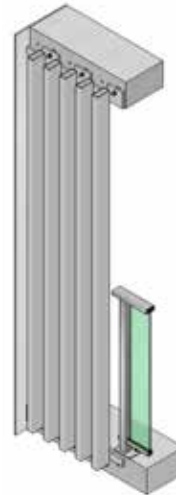

Spectra

Framed Glass Balustrade with glass infill and no lower or mid-rail

Siena

Framed Glass Balustrade with full height glass infill and no lower rail

Semi-Frameless Glass Balustrade

Vetro

Semi-Frameless Glass Balustrade with full height glass infill and posts and no top rail

Surreal

Semi-Frameless Glass Balustrade with full height glass infill and partial length posts and no top rail

Privacy Screens

Privacy Screens

Full height louvre screens made from vertical fin slats, horizontal slats or glass, reaching heights of up to 2m.
*Site Specific PS1 required

Frameless Glass Balustrade

Metropolis

Frameless Glass Balustrade in a top fixed channel system

Panorama

Frameless Glass Balustrade in a side fixed channel system

Arena-Points

Frameless Glass Balustrade in a side fixed points system