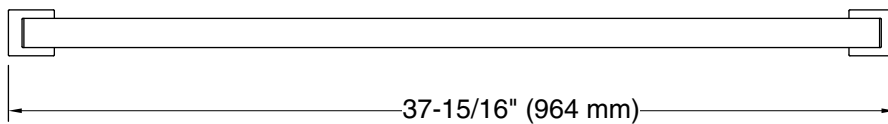

Technical Information

All product dimensions are nominal.

Installation Type: Wall-mount

Material: Zinc, Stainless Steel

Notes

Install this product according to the installation instructions.

WARNING: Risk of personal injury. The wall plates on the grab bar must be mounted to a brace between the wall studs. This will ensure that the weight of the user is adequately supported.

ADA compliant when installed to the specific requirements of these regulations.