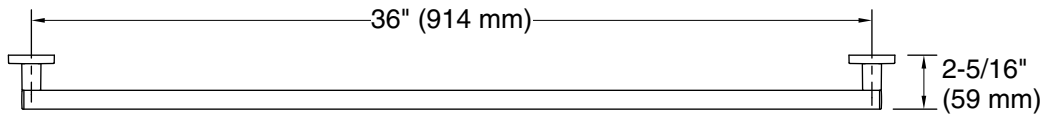

Technical Information

All product dimensions are nominal.

Installation Type: Wall-mount

Material: Zinc, Stainless Steel

Notes

Install this product according to the installation instructions.

WARNING: Risk of personal injury. The wall plates on the grab bar must be mounted to a brace between the wall studs. This will ensure that the weight of the user is adequately supported.

ADA compliant when installed to the specific requirements of these regulations.