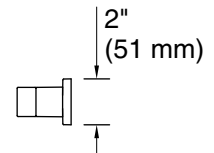

Technical Information

All product dimensions are nominal.

Installation Type: Wall-mount

Material: Zinc, Stainless Steel

Notes

Install this product according to the installation instructions.

WARNING: Risk of personal injury. The wall plates on the grab bar must be mounted to a brace between the wall studs. This will ensure that the weight of the user is adequately supported.

ADA compliant when installed to the specific requirements of these regulations.