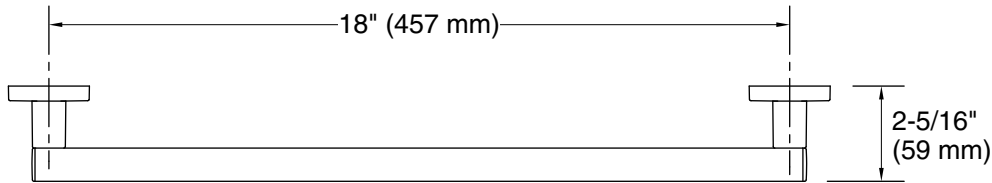

Technical Information

All product dimensions are nominal.

Installation Type: Wall-mount

Material: Zinc, Stainless Steel

Notes

Install this product according to the installation instructions.

WARNING: Risk of personal injury. The wall plates on the grab bar must be mounted to a brace between the wall studs. This will ensure that the weight of the user is adequately supported.

ADA compliant when installed to the specific requirements of these regulations.