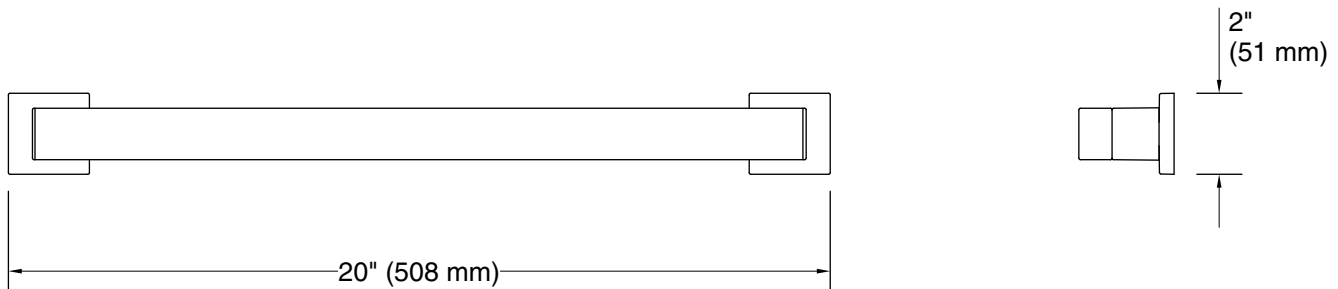

Features

- 18" (457 mm) bar.
- Provides minimum 300 lb load capacity.

Material

- Premium metal construction for durability and reliability.
- KOHLER finishes resist corrosion and tarnishing.

Installation

- Coordinates with other products in the Square collection.
- Installation hardware and template included.

Color tiles intended for reference only.

Color	Code	Description
	CP	Polished Chrome
	BN	Vibrant® Brushed Nickel
	BL	Matte Black
	2MB	Vibrant® Brushed Moderne Brass

Technical Information

All product dimensions are nominal.