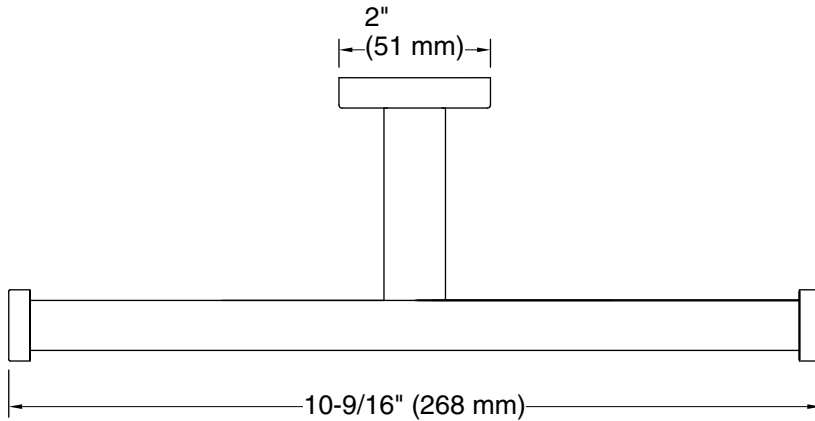

Technical Information

All product dimensions are nominal.

Material: Zinc, Stainless Steel

Notes

Install this product according to the installation instructions.

CAUTION: Risk of personal injury. Do not install these products in any area where they are likely to be used inadvertently as a grab bar or support bar. These products are not designed or intended for use as a grab bar or support bar.