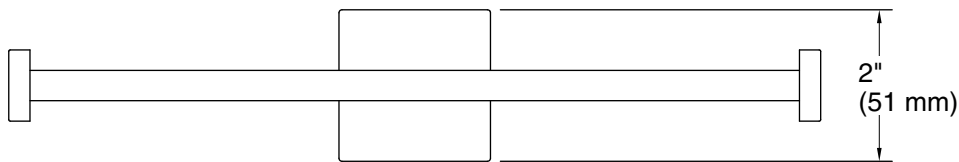

Technical Information

All product dimensions are nominal.

Material: Zinc, Stainless Steel

Notes

Install this product according to the installation instructions.

CAUTION: Risk of personal injury. Do not install these products in any area where they are likely to be used inadvertently as a grab bar or support bar. These products are not designed or intended for use as a grab bar or support bar.