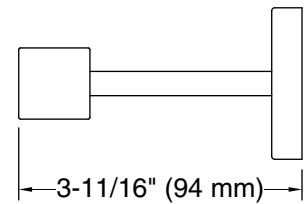

Technical Information

All product dimensions are nominal.

Material: Zinc, Stainless Steel

Notes

Install this product according to the installation instructions.

CAUTION: Risk of personal injury. Do not install these products in any area where they are likely to be used inadvertently as a grab bar or support bar. These products are not designed or intended for use as a grab bar or support bar.