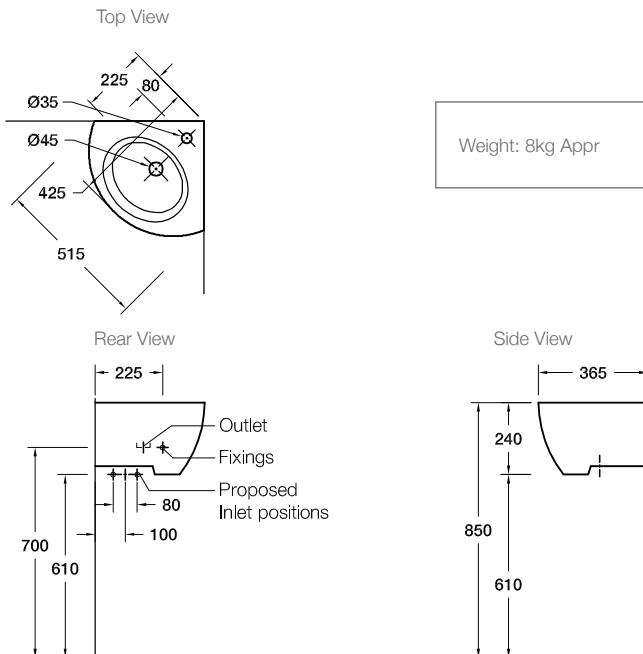

Technical Details

Installation Notes:

- For best results, the walls must be square, plumb and level.
- Basin must be secured using the supplied anchors and bolts.
- Wall bracing recommended for timber stud wall installations.