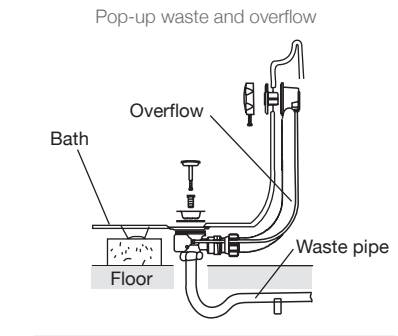

Included Components

- 40mm chrome pop-up waste and overflow
- 1.5m flexible hose for blower connection
- Detached heated air blower - air switch operation

Features

- Drop-in acrylic bath (fully reinforced)
- Multiple air holes releasing tiny bubbles

Optional Accessories

- Evok bath pillow in charcoal
- Tapware (page 6.0.1)

Related Products

- Evok baths (page 3.0.1)
- Evok whirlpools (page 4.0.1)

Technical Details

Installation Notes:

- Requires a 220-250V, 10A, 50Hz dedicated service on an ELCB or RCD protected circuit.
- Floor must provide support for a minimum of 400kg and must be level.
- Detached blower (supplied) allows for multiple installation positions and helps to keep blower noise to a minimum.
- A non return valve allows blower to be installed at any height.