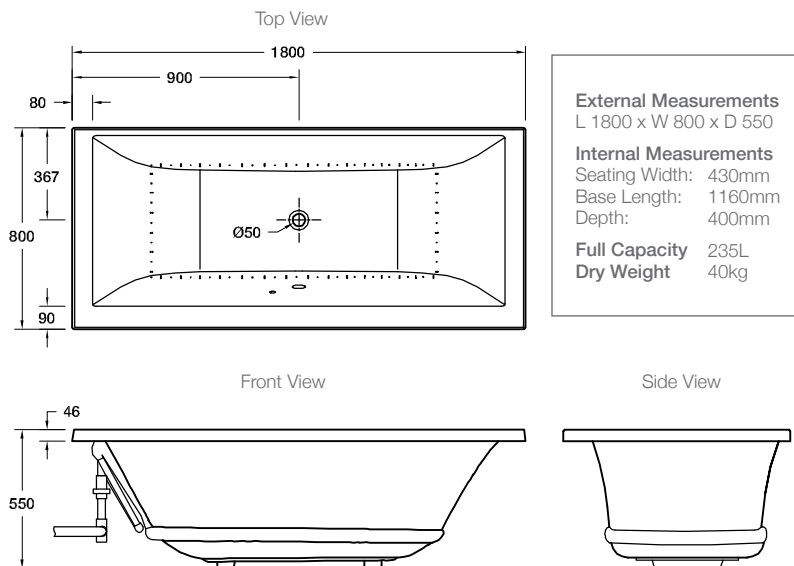

Included Components

- 40mm chrome pop-up waste and overflow
- 1.5m flexible hose for blower connection
- Detached heated air blower - air switch operation

Features

- Drop-in acrylic bath (fully reinforced)
- Multiple air holes releasing tiny bubbles

Optional Accessories

- Evok bath pillow in charcoal
- Tapware (page 6.0.1)

Related Products

- Evok baths (page 3.0.1)
- Evok whirlpools (page 4.0.1)

Technical Details

Installation Notes:

- Requires a 220-250V, 10A, 50Hz dedicated service on an ELCB or RCD protected circuit.
- Floor must provide support for a minimum of 400kg and must be level.
- Detached blower (supplied) allows for multiple installation positions and helps to keep blower noise to a minimum.
- A non return valve allows blower to be installed at any height.