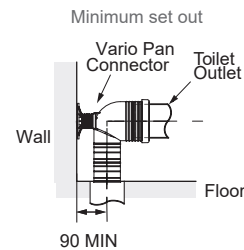

Toilet

Evora II Back To Wall Rimless Toilet Suite

Evora II is Englefield's latest top-of-the-range back-to-wall toilet suite. It features soft curves, sleek and contemporary style along with an easy clean rimless flushing system to create an everyday luxury bathroom experience.

Colour/Finish	Kohler White
Material	Vitreous
Included Components	Evora II toilet tank Evora II toilet pan, P trap Evora II wrap-over quick-release soft-close seat Vario pan connector for S trap Fill valve for top rear entry Bottom inlet converter for bottom side entry
S - Trap installation	Standard Vario pan connector 23965A-NA Set out: 90 ~ 180 mm
P - Trap installation	Set out: 185 mm
Water Inlet	Top left rear entry, or Left/right pan side entry
WELS Rating	4 star - 3.5L av. flush

Product SKU#	Product Description
35457A-0	Evora II Back-To-Wall Rimless Toilet Suite with Wrap Seat

Rough-in

Vario Standard Pan Connector (SKU#: 23965A-NA) S-trap Installation

Vario Long Adjustable Pan Connector * (SKU#: 77837A-NA)

All dimensions are in millimetres.
1495560-A04-B
May 2022