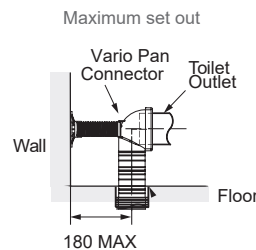

Toilet

Evora II Back To Wall Rimless Toilet Suite

Evora II is Englefield's latest top-of-the-range back-to-wall toilet suite. It features soft curves, sleek and contemporary style along with an easy clean rimless flushing system to create an everyday luxury bathroom experience.

Colour/Finish	Kohler White
Material	Vitreous
Included Components	Evora II toilet tank Evora II toilet pan, P trap Evora II wrap-over quick-release soft-close seat Vario pan connector for S trap Fill valve for top rear entry Bottom inlet converter for bottom side entry
S - Trap installation	Standard Vario pan connector 23965A-NA Set out: 90 ~ 180 mm
P - Trap installation	Set out: 185 mm
Water Inlet	Top left rear entry, or Left/right pan side entry
WELS Rating	4 star - 3.5L av. flush

Product SKU#	Product Description
35457A-0	Evora II Back-To-Wall Rimless Toilet Suite with Wrap Seat

Rough-in

Vario Standard Pan Connector (SKU#: 23965A-NA) S-trap Installation

Vario Long Adjustable Pan Connector * (SKU#: 77837A-NA)

All dimensions are in millimetres.
1495560-A04-B
May 2022