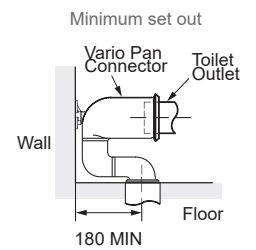

Colour/Finish	Kohler White
Material	Vitreous
Included Components	Evora II toilet tank Evora II toilet pan, P trap Evora II wrap-over quick-release soft-close seat Vario pan connector for S trap Fill valve for top rear entry Bottom inlet converter for bottom side entry
S - Trap installation	Standard Vario pan connector 23965A-NA Set out: 90 ~ 180 mm
P - Trap installation	Set out: 185 mm
Water Inlet	Top left rear entry, or Left/right pan side entry
WELS Rating	4 star - 3.5L av. flush

Product SKU#	Product Description
35457A-0	Evora II Back-To-Wall Rimless Toilet Suite with Wrap Seat

Rough-in

Vario Standard Pan Connector (SKU#: 23965A-NA) S-trap Installation

Vario Long Adjustable Pan Connector * (SKU#: 77837A-NA)

All dimensions are in millimetres.
1495560-A04-B
May 2022