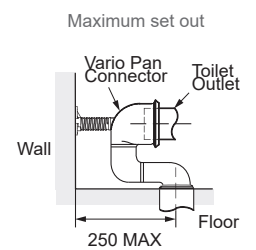

Colour/Finish	Kohler White
Material	Vitreous
Included Components	Evora II toilet tank Evora II toilet pan, P trap Evora II wrap-over quick-release soft-close seat Vario pan connector for S trap Fill valve for top rear entry Bottom inlet converter for bottom side entry
S - Trap installation	Standard Vario pan connector 23965A-NA Set out: 90 ~ 180 mm
P - Trap installation	Set out: 185 mm
Water Inlet	Top left rear entry, or Left/right pan side entry
WELS Rating	4 star - 3.5L av. flush

Product SKU#	Product Description
35457A-0	Evora II Back-To-Wall Rimless Toilet Suite with Wrap Seat

Rough-in

Vario Standard Pan Connector (SKU#: 23965A-NA) S-trap Installation

Vario Long Adjustable Pan Connector * (SKU#: 77837A-NA)

All dimensions are in millimetres.
1495560-A04-B
May 2022