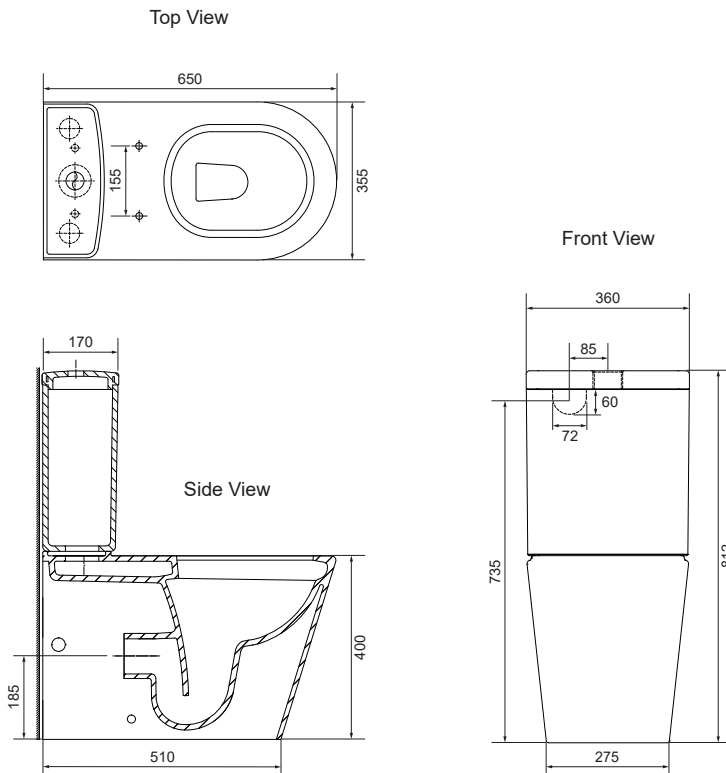

Toilet

Evora II Back To Wall Rimless Toilet Suite

Evora II is Englefield's latest top-of-the-range back-to-wall toilet suite. It features soft curves, sleek and contemporary style along with an easy clean rimless flushing system to create an everyday luxury bathroom experience.

Colour/Finish	Kohler White
Material	Vitreous
Included Components	Evora II toilet tank Evora II toilet pan, P trap Evora II wrap-over quick-release soft-close seat Vario pan connector for S trap Fill valve for top rear entry Bottom inlet converter for bottom side entry
S - Trap installation	Standard Vario pan connector 23965A-NA Set out: 90 ~ 180 mm
P - Trap installation	Set out: 185 mm
Water Inlet	Top left rear entry, or Left/right pan side entry
WELS Rating	4 star - 3.5L av. flush

Product SKU#	Product Description
35457A-0	Evora II Back-To-Wall Rimless Toilet Suite with Wrap Seat

Rough-in

Vario Standard Pan Connector (SKU#: 23965A-NA) S-trap Installation

Vario Long Adjustable Pan Connector * (SKU#: 77837A-NA)

All dimensions are in millimetres.
1495560-A04-B
May 2022