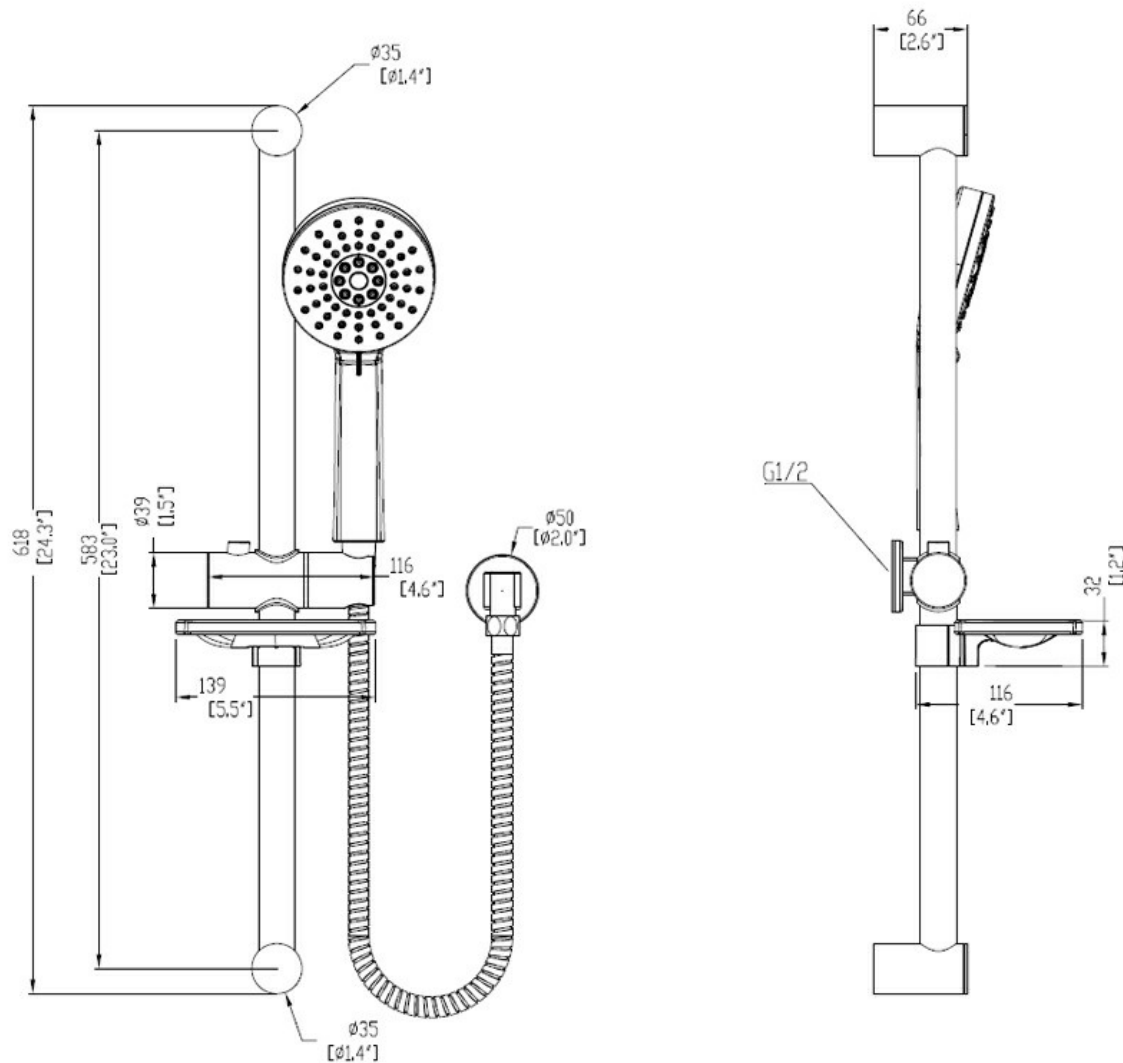

CURA 3FCT SLIDE SHOWER 600MM CHROME

44422.02

\$199

ELEMENTi

Residential/Light Commercial Use

Suitable for Residential/Light Commercial Use (Kitchens, Bathrooms and Laundries in Hotels, Motels and Retirement Villages).

5

Guarantee

5 Year Guarantee

3 Star WELS rating

8.5 litres per minute.

Double Check Valves

Protect fresh water from contamination caused by backflow with double check valves

Lead Free

Lead Free brass which contains 0.25% or less lead content. Complies with international "Lead Free" standards

Flawless Finish

Advanced plating provides a durable surface with a long lasting finish

Soap Dish