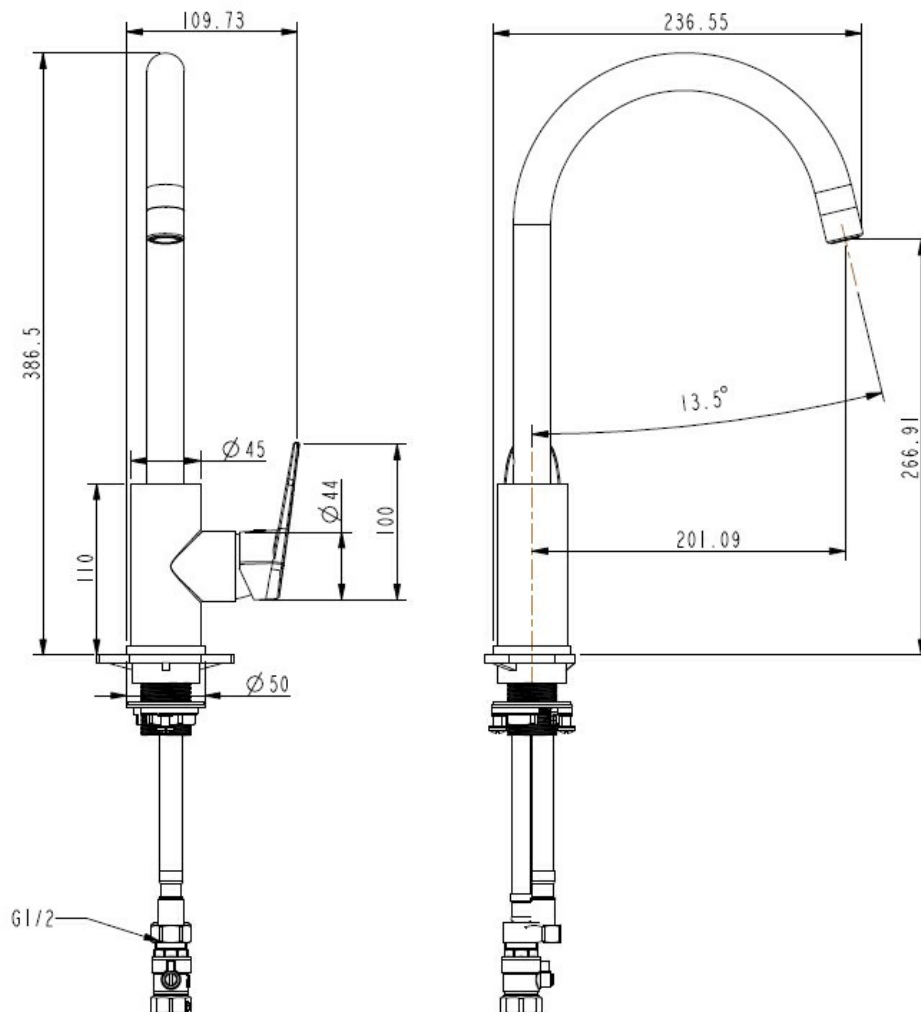

CURA GOOSE NECK KITCHEN MIXER

44430.02

$519

ELEMENTi

Residential/Light Commercial Use

Suitable for Residential/Light Commercial Use (Kitchens, Bathrooms and Laundries in Hotels, Motels and Retirement Villages).

10

Guarantee

10 Year Guarantee

5 Star WELS rating

6 litres per minute

Lead Free

Lead Free brass which contains 0.25% or less lead content. Complies with international "Lead Free" standards

Flawless Finish

Advanced plating provides a durable surface with a long lasting finish