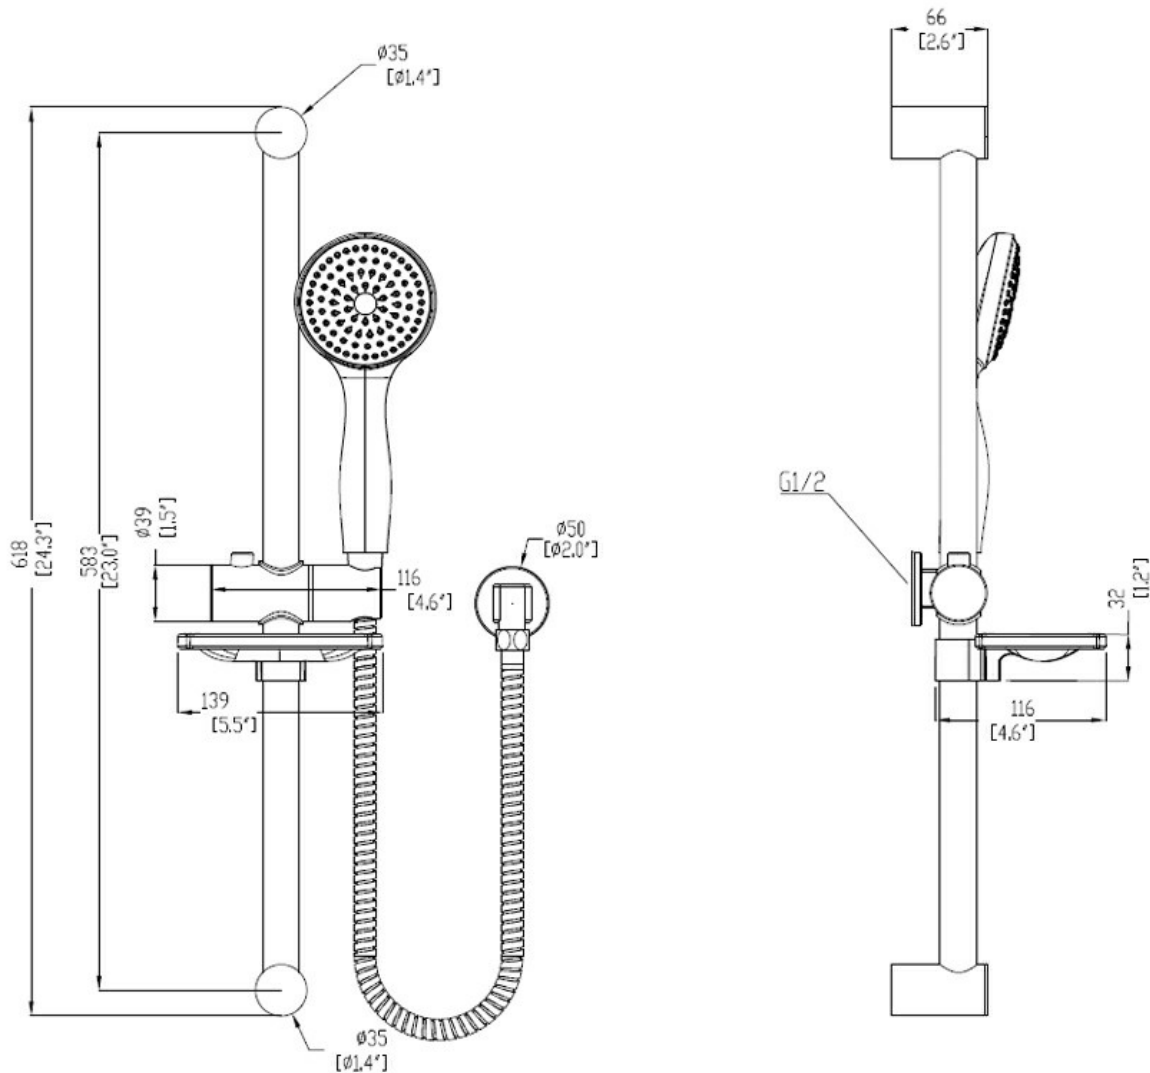

CURA 1FCT SLIDE SHOWER 600MM CHROME

44420.02

\$179

ELEMENTi

Residential/Light Commercial Use

Suitable for Residential/Light Commercial Use (Kitchens, Bathrooms and Laundries in Hotels, Motels and Retirement Villages).

10

Guarantee

10 Year Guarantee

3 Star WELS rating

8.5 litres per minute.

Double Check Valves

Protect fresh water from contamination caused by backflow with double check valves

Lead Free

Lead Free brass which contains 0.25% or less lead content. Complies with international "Lead Free" standards

Flawless Finish

Advanced plating provides a durable surface with a long lasting finish

Soap Dish

Includes Soap Dish

Combining state of the art manufacturing and cutting edge design that's fit for you and the family.