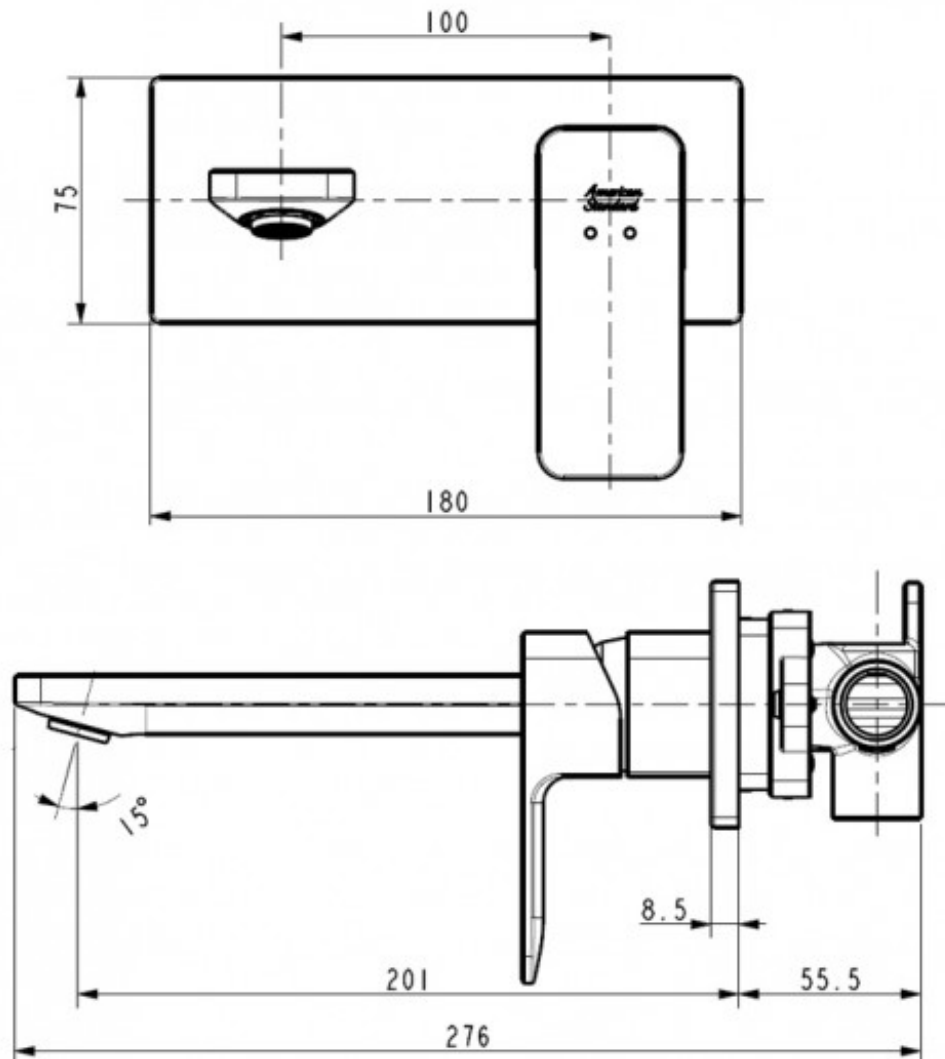

## ACACIA E WALL BASIN MIXER

44388.02

\$415.00

*American Standard*

Dripfree Guarantee

Drip Free Guarantee for Life of Mixer. Terms & Conditions apply.

Adjustable Aerator

Provides an adjustable aerated water stream