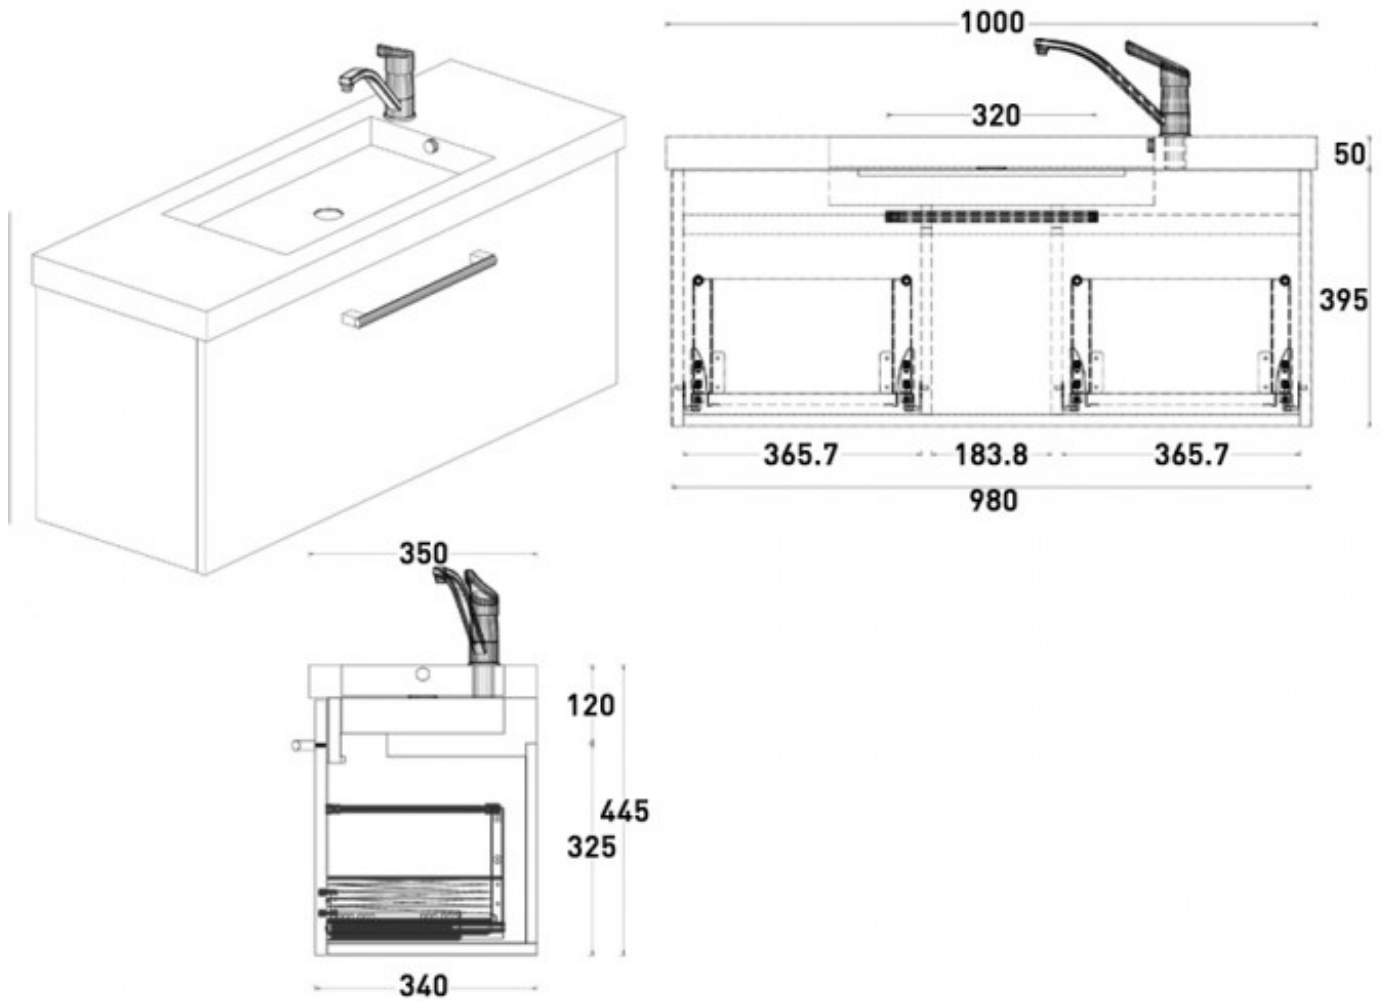

SLIM WALL 1000 1 X DRAWER CORONET BEECH WILDERNESS

ELEMENTI

85369.67
\$1747.00

Delivery

Minimum 15 working days

Hettich Guarantee

All Hettich Hardware comes with a Lifetime Warranty.

Guarantee

5 Year Guarantee

Tap hole

1 Tap Hole

Dimensions

1000 (L) x 350 (W) x 395 (H)mm

Residential Use

Suitable for residential use.

Hand Finished

Hand Finished Vitreous China.

VC Allowance

Please give an allowance of 10mm (-/+) for all Vitreous China basin dimensions.

Soft Close Drawer System

Incorporates Hettich Soft Close Drawer System.

Square Bowl