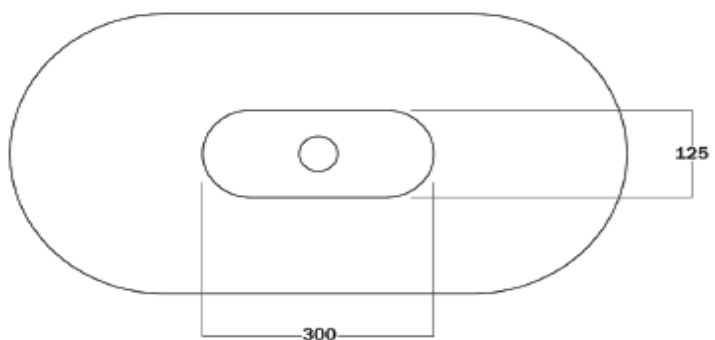

# TECHNICAL SCHEDULE

Marblo Mojo Ellipse 800mm basin

Code: MJE800

*Inspirational + European + Bathroomware*

t 09 444 5656

e info@metrix.co.nz

www.metrix.co.nz