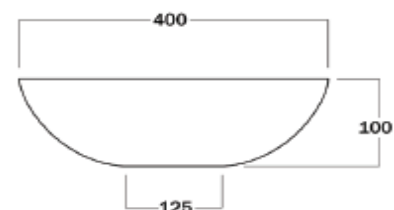

# TECHNICAL SCHEDULE

Marblo Mojo Ellipse 800mm basin

Code: MJE800

*Inspirational + European + Bathroomware*

t 09 444 5656

e info@metrix.co.nz

www.metrix.co.nz