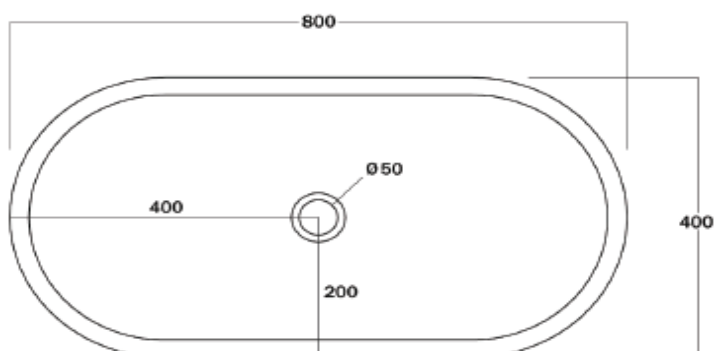

# TECHNICAL SCHEDULE

Marblo Mojo Ellipse 800mm basin

Code: MJE800

*Inspirational + European + Bathroomware*

t 09 444 5656

e info@metrix.co.nz

www.metrix.co.nz