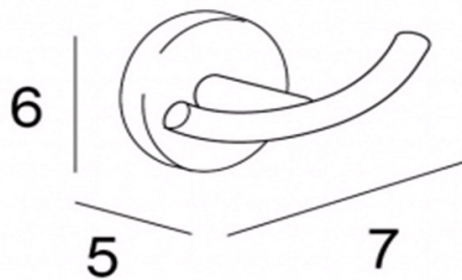

TECHNICAL SCHEDULE

Inda Forum double robe hook

Code: A3620B

Inspirational + European + Bathroomware

t 09 444 5656

e info@metrix.co.nz

www.metrix.co.nz