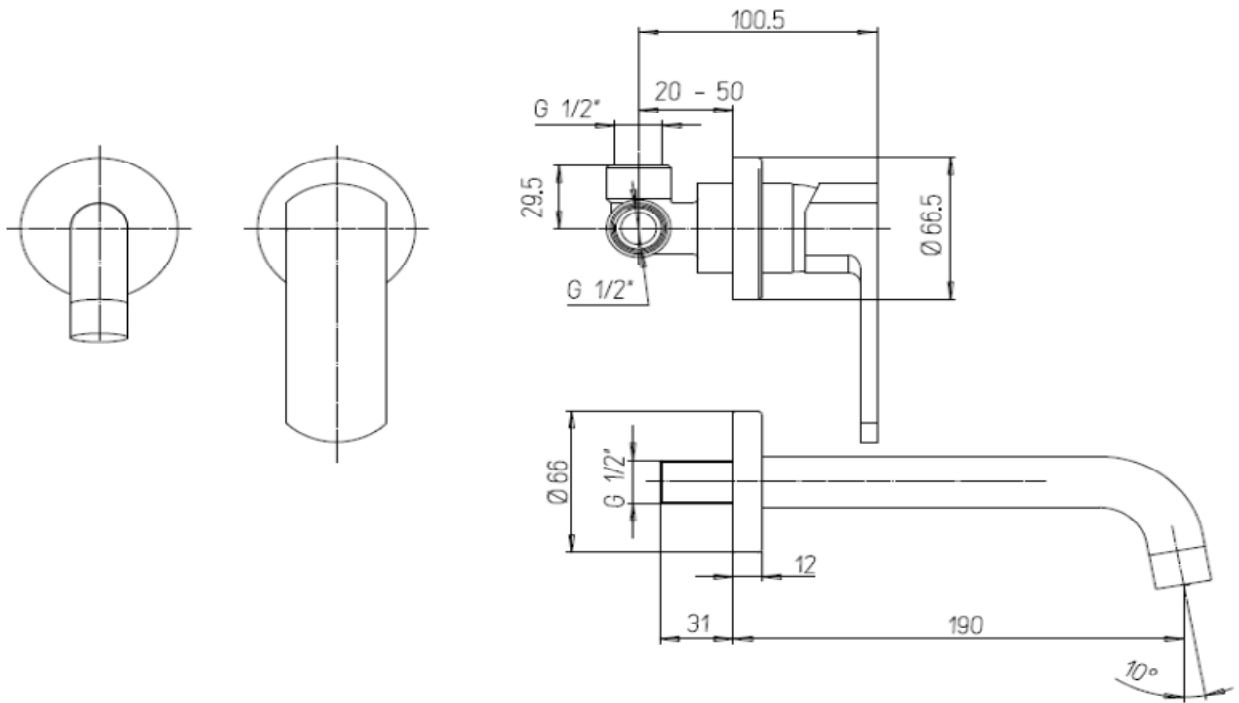

Paini Ovo wall mounted basin mixer

Code: 86CR208

*Inspirational + European + Bathroomware*