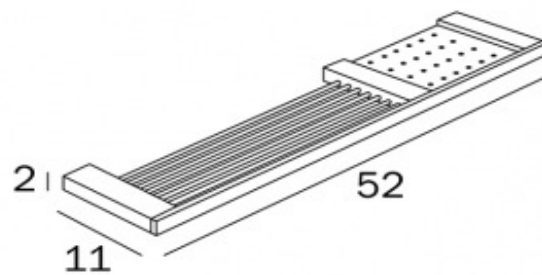

TECHNICAL SCHEDULE

Inda Divo basket with removable shelf

Code: A15510

Inspirational + European + Bathroomware