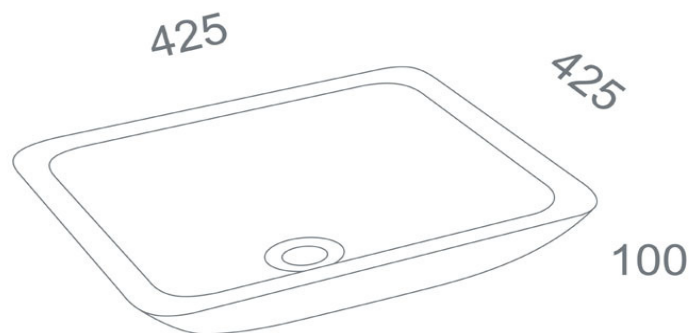

TECHNICAL SCHEDULE

Marblo Mojo square basin

Code: MJSQ420

Inspirational + European + Bathroomware

t 09 444 5656

e info@metrix.co.nz

www.metrix.co.nz