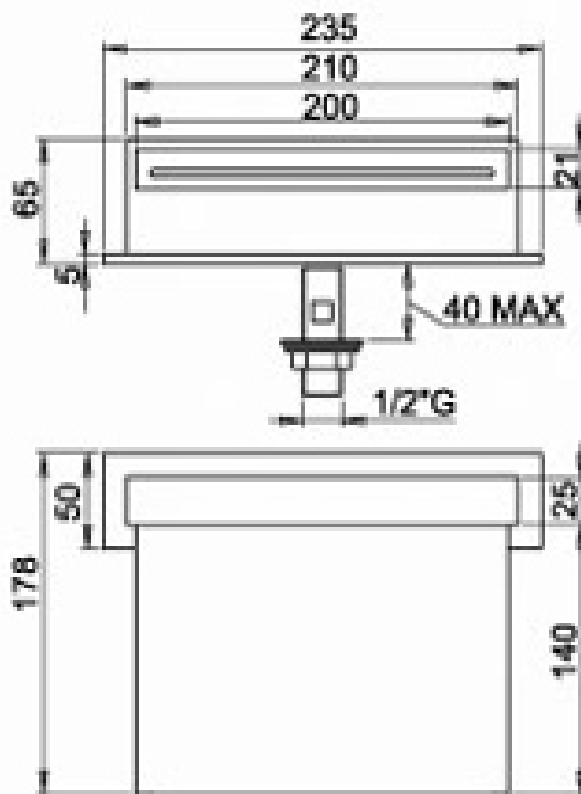

Almar Emotion Waterfull spout

Code: AL08

*Inspirational + European + Bathroomware*