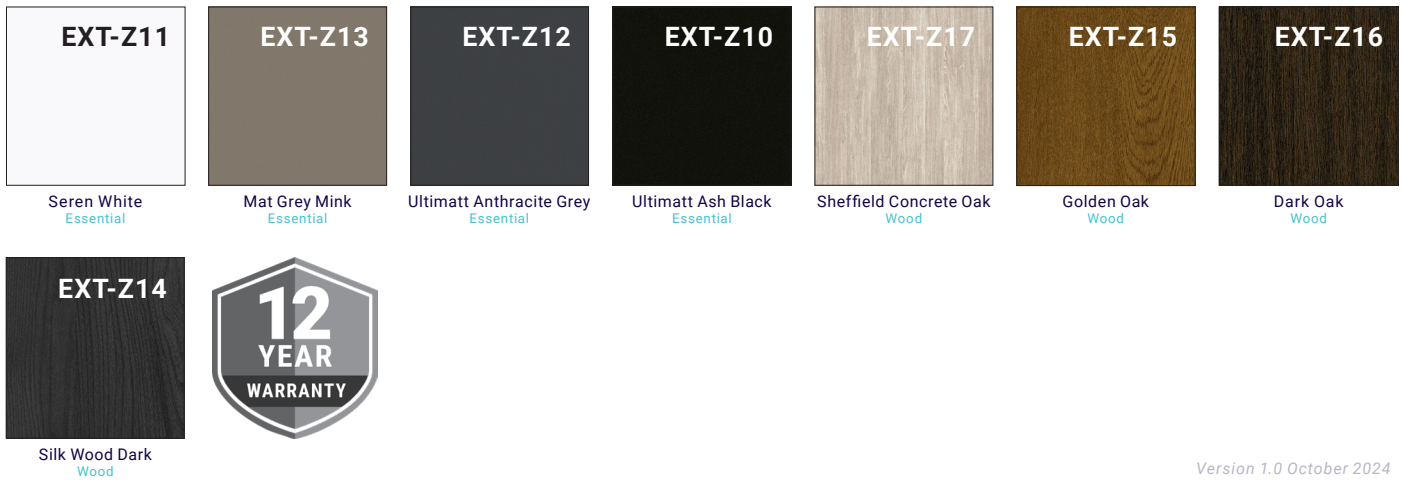

Colour
Essential

Wood
Light
Medium
Dark

EXT-Z16, Dark oak

Applications:

Hotels | Commercial | Transport | Public Spaces | Residential | Exhibitions | Medical Centres | Office Spaces | Restaurants

Scan to visit our website

Version 1.0 October 2024

Colour (Essential)
Seren White

Wood (Light)
Sheffield Concrete Oak

Cover Styl offers over 500 references of adhesive coverings. Easy to install, maintain and a high resistance to UV & fire. **The Exterior range consists of 11 finishes, 8 of which are in stock at PSP.**

PSP's Stocked Range consists of 50 finishes (including exterior options) with a minimum order of 1m. Other Cover Styl finishes available with approximately 9-12 working day lead time ex. Luxembourg. Minimum order of 5m for the more popular Green Range. Minimum 10m for the Orange Range. Full information can be found in the Cover Styl Catalogue or from your local sales representative.