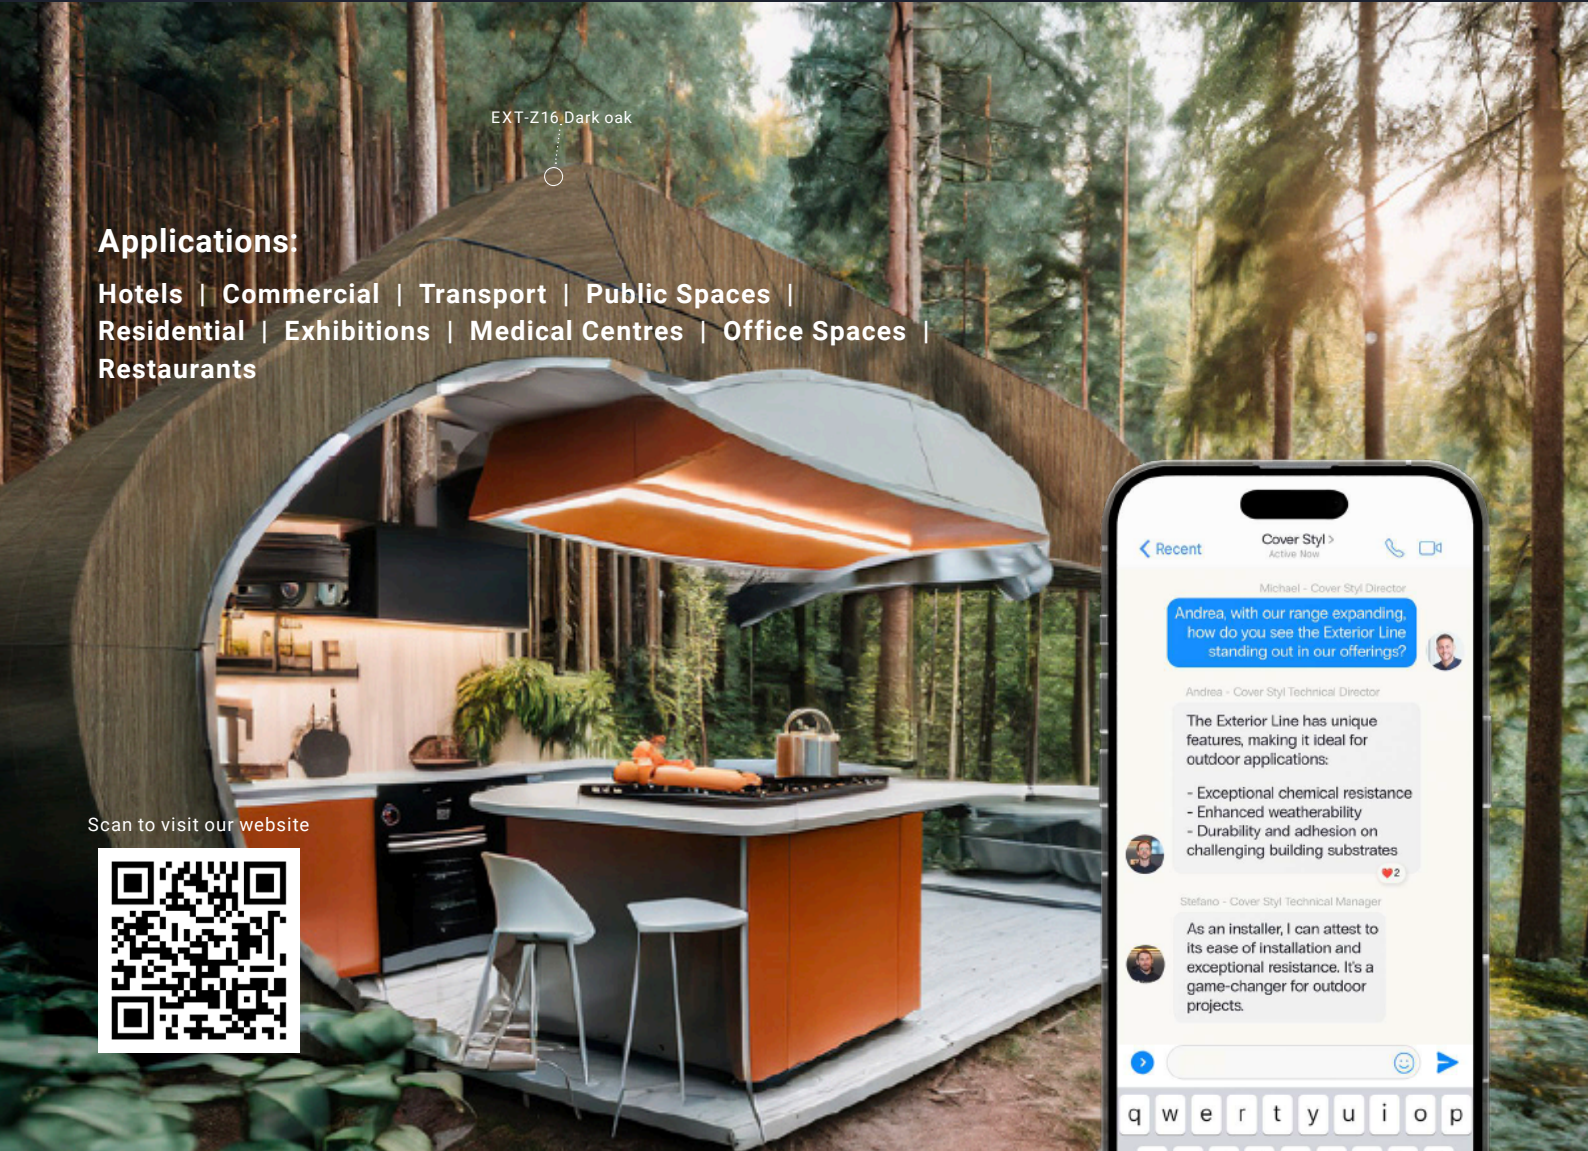

Beyond limits: Exterior

Next-gen exteriors: Cover Styl's leap into sustainable innovation

Cover Styl are expanding outdoors with their **EXTERIOR Line**, directly answering your calls for durable yet elegant outdoor solutions. This line perfectly balances longevity and beauty, crafted to meet the diverse needs of outdoor spaces.

Colour
Essential

Wood
Light
Medium
Dark

EXT-Z16, Dark oak

Applications:

Hotels | Commercial | Transport | Public Spaces | Residential | Exhibitions | Medical Centres | Office Spaces | Restaurants

Scan to visit our website