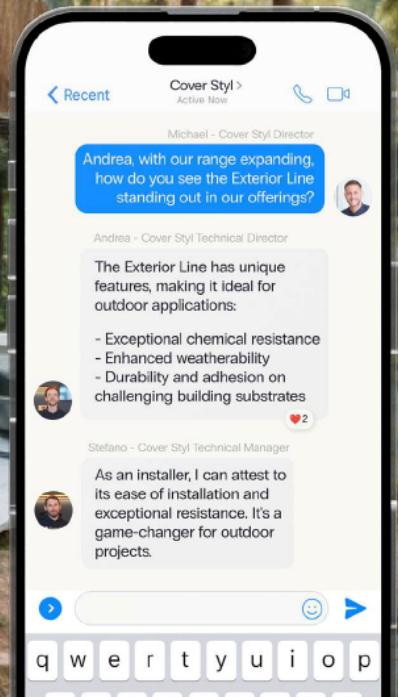

Colour
Essential

Wood
Light
Medium
Dark

EXT-Z16, Dark oak

Applications:

Hotels | Commercial | Transport | Public Spaces | Residential | Exhibitions | Medical Centres | Office Spaces | Restaurants

Scan to visit our website

Version 1.0 October 2024

Colour (Essential)
Seren White

Wood (Light)
Sheffield Concrete Oak

Cover Styl offers over 500 references of adhesive coverings. Easy to install, maintain and a high resistance to UV & fire. **The Exterior range consists of 11 finishes, 8 of which are in stock at PSP.**