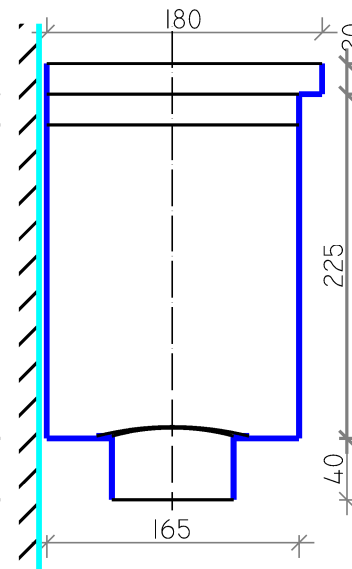

PLAN VIEW

ISOMETRIC VIEW

FRONT VIEW

SIDE VIEW

SECTION

Smartrain Napoleon Rainwater Head	
DATE: Sept 2012	SCALE: N/A
P: 09 269 0966	0800 50 1996
www.copperroofing.co.nz	