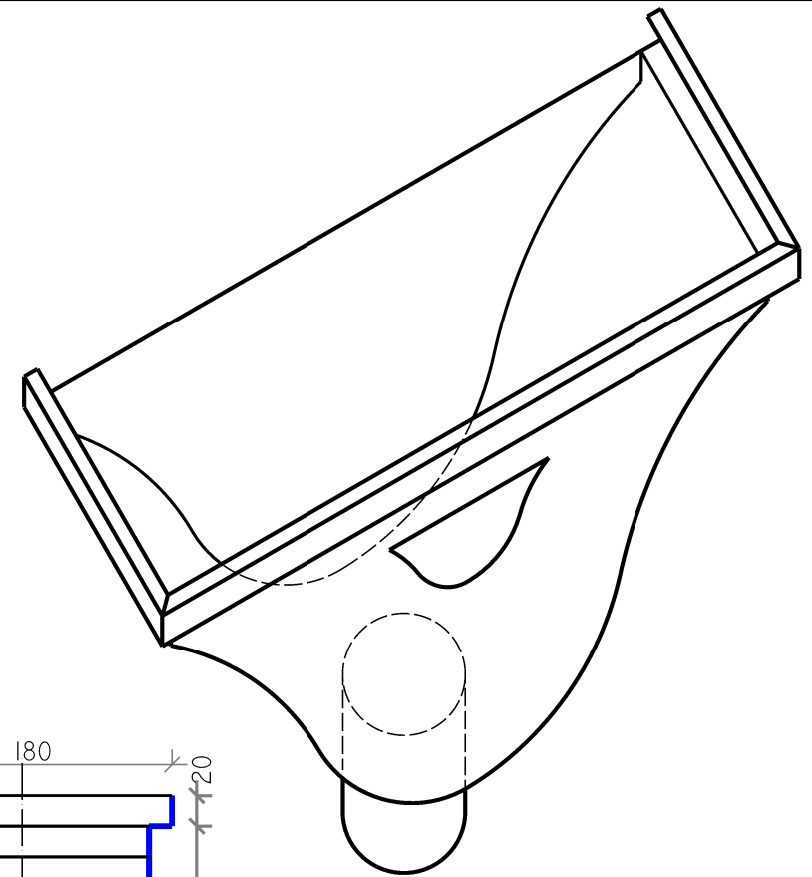

PLAN VIEW

ISOMETRIC VIEW

FRONT VIEW

SIDE VIEW

SECTION

Smartrain Napoleon Rainwater Head	
DATE: Sept 2012	SCALE: N/A
P: 09 269 0966	0800 50 1996
www.copperroofing.co.nz	