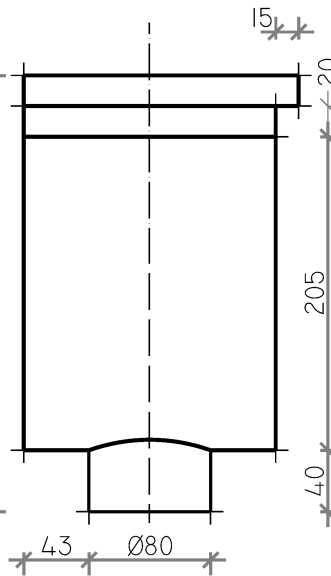

PLAN VIEW

ISOMETRIC VIEW

FRONT VIEW

SIDE VIEW

SECTION

Smartrain Napoleon Rainwater Head	
DATE: Sept 2012	SCALE: N/A
P: 09 269 0966	0800 50 1996
www.copperroofing.co.nz	