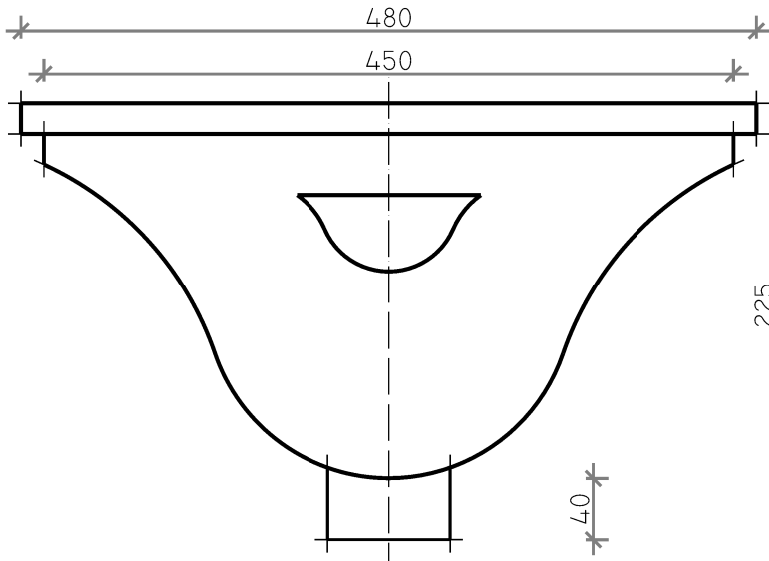

PLAN VIEW

ISOMETRIC VIEW

FRONT VIEW

SIDE VIEW

SECTION

Smartrain Napoleon Rainwater Head	
DATE: Sept 2012	SCALE: N/A
P: 09 269 0966	0800 50 1996
www.copperroofing.co.nz	