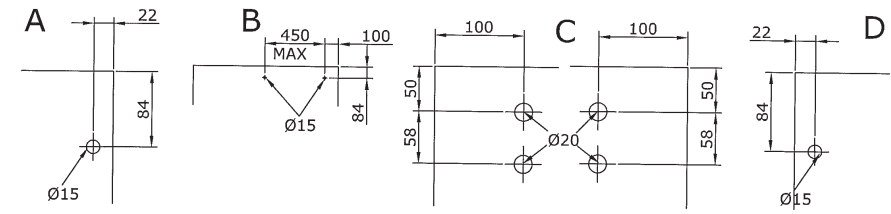

**Set Out Details**

SHOWER SETOUT EXAMPLES

**Sliding Shower OTR-2000 Glass To Glass**

**Hardware List**

- 1 x OTR2000 Sliding Door Kit
  - CS18 Channel - sold separately
  - AS6 Water Bar - sold separately
  - CS18 End Cap - sold separately
  - 1 x Handle or Knob, Customers Selection
- Allow holes for handle or knob - sold separately

**Note**

Cut channel on side panel, less 20mm to allow door guide to clamp to glass at bottom of side panel.  
Clear opening 695mm - subject to handle type.

Ex Auckland Store. All prices exclude G.S.T.