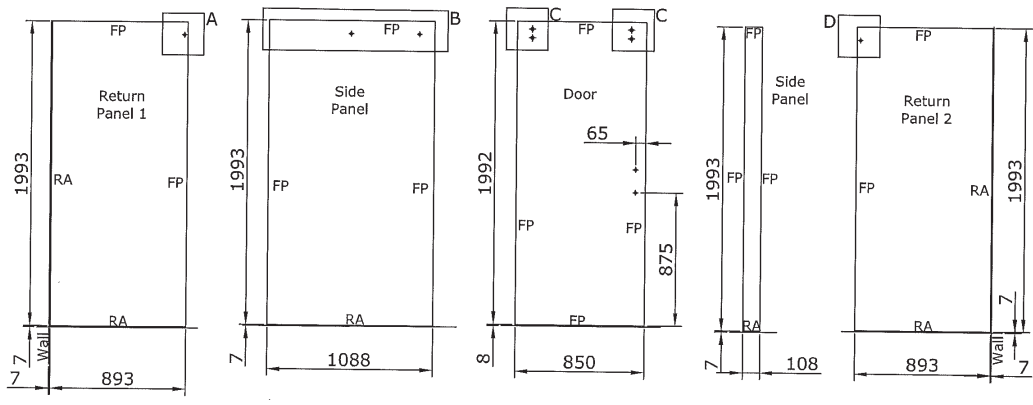

**Set Out Details**

SHOWER SETOUT EXAMPLES

**Sliding Shower OTR-2000 Glass To Glass**

**Hardware List**

- 1 x OTR2000 Sliding Door Kit
  - CS18 Channel - sold separately
  - AS6 Water Bar - sold separately
  - CS18 End Cap - sold separately
  - 1 x Handle or Knob, Customers Selection
- Allow holes for handle or knob - sold separately

**Note**

Cut channel on side panel, less 20mm to allow door guide to clamp to glass at bottom of side panel.  
Clear opening 695mm - subject to handle type.

Ex Auckland Store. All prices exclude G.S.T.