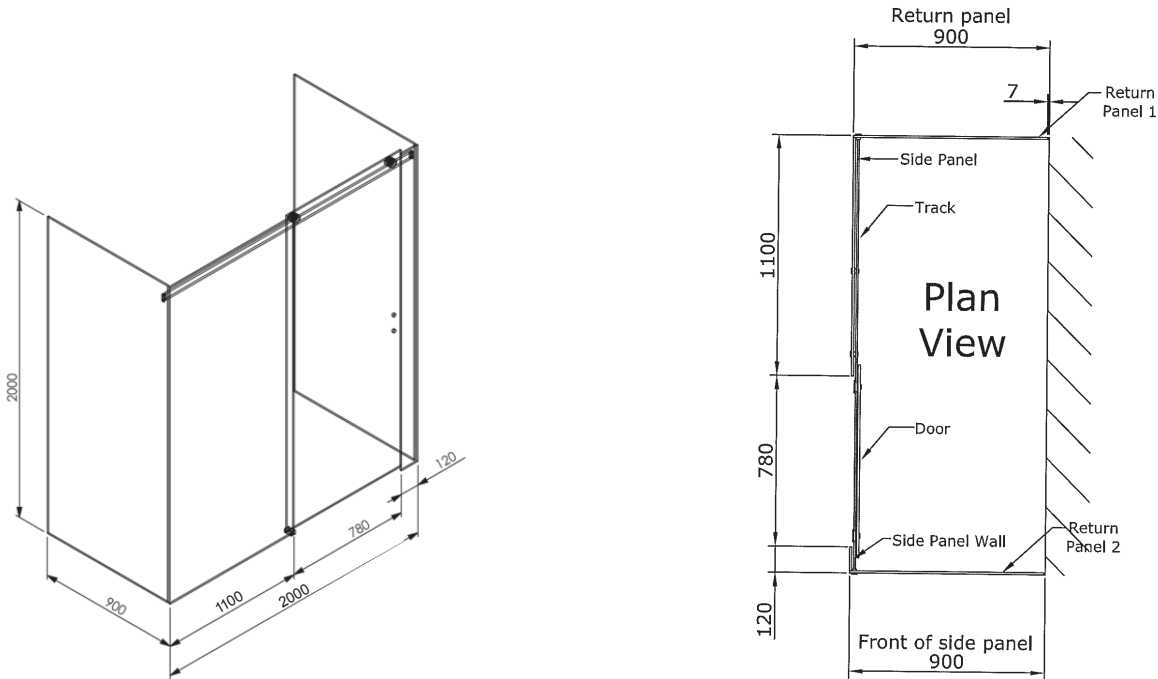

**Set Out Details**

SHOWER SETOUT EXAMPLES

**Sliding Shower OTR-2000 Glass To Glass**

**Hardware List**

- 1 x OTR2000 Sliding Door Kit
  - CS18 Channel - sold separately
  - AS6 Water Bar - sold separately
  - CS18 End Cap - sold separately
  - 1 x Handle or Knob, Customers Selection
- Allow holes for handle or knob - sold separately

**Note**

Cut channel on side panel, less 20mm to allow door guide to clamp to glass at bottom of side panel.  
Clear opening 695mm - subject to handle type.

Ex Auckland Store. All prices exclude G.S.T.