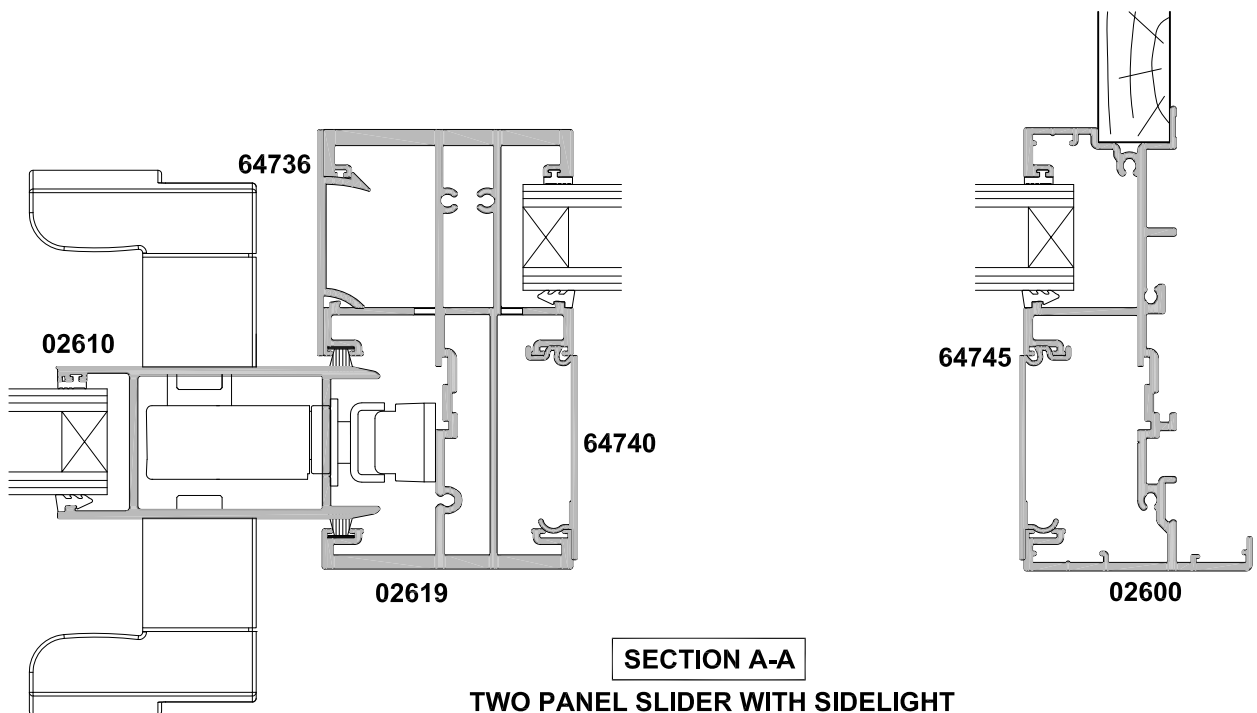

**METRO SERIES  
SLIDING WINDOW  
TWO PANEL FS  
CROSS SECTION**

CAD REF. VMSW02-0

DATE  
15.05.18

SCALE  
1:2

**SECTION A-A**

**SECTION B-B**

**METRO SERIES  
SLIDING WINDOW  
TWO PANEL FS  
CROSS SECTION**

CAD REF. VMSW03-0

DATE  
01.07.16

SCALE  
1:2

**SECTION A-A**

**METRO SERIES  
SLIDING WINDOW  
COUPLED SIDELIGHT OPTIONS  
CROSS SECTION**

CAD REF. VMSW04-0

DATE  
15.05.18

SCALE  
1:2

**SECTION A-A**

**TWO PANEL SLIDER COUPLED TO METRO AWNING**

**SECTION A-A**

**TWO PANEL SLIDER WITH SIDELIGHT**

**METRO SERIES  
SLIDING WINDOW  
FOUR PANEL FSSF  
CROSS SECTION**

CAD REF. VMSW05-0

DATE  
01.07.16