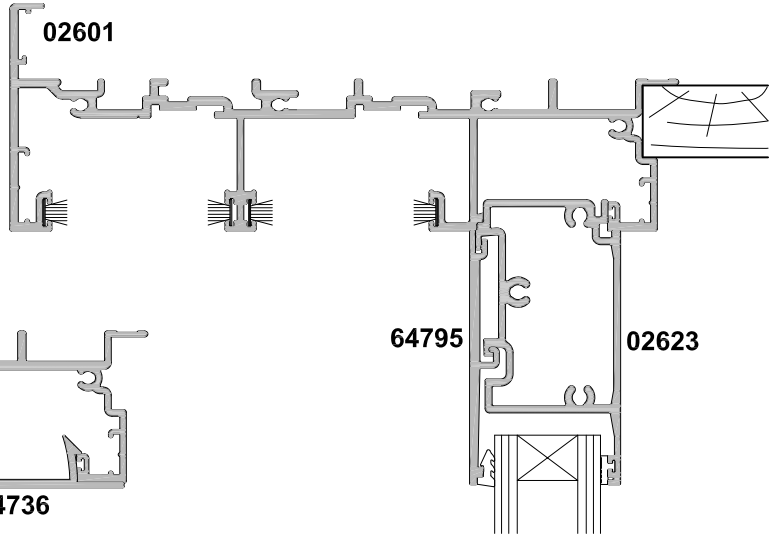

**SECTION A-A**

**TWO PANEL SLIDER COUPLED TO METRO AWNING**

**SECTION A-A**

**TWO PANEL SLIDER WITH SIDELIGHT**

**METRO SERIES  
SLIDING WINDOW  
FOUR PANEL FSSF  
CROSS SECTION**

CAD REF. VMSW05-0

DATE  
01.07.16

SCALE  
1:2

**SECTION A-A**

**METRO SERIES  
SLIDING WINDOW  
THREE PANEL SSF  
CROSS SECTION**

CAD REF. VMSW06-0

DATE  
15.05.18

SCALE  
1:2

**SECTION B-B**

**SECTION A-A**