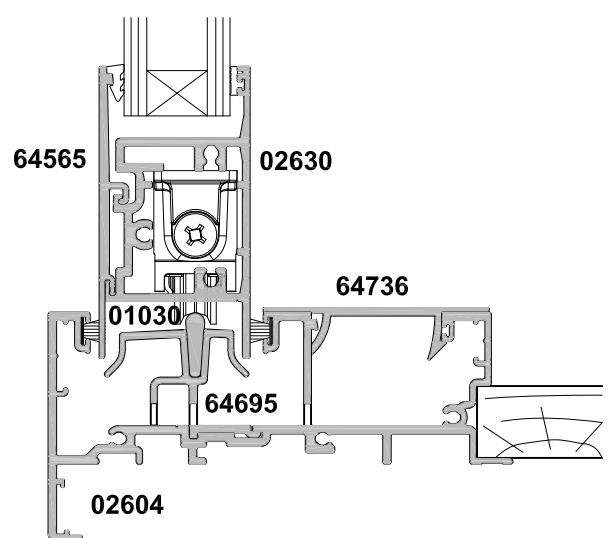

**METRO SERIES  
SLIDING WINDOW  
TWO PANEL FS  
CROSS SECTION**

CAD REF. VMSW02-0

DATE  
15.05.18

SCALE  
1:2

**SECTION A-A**

**SECTION B-B**

**METRO SERIES  
SLIDING WINDOW  
TWO PANEL FS  
CROSS SECTION**

CAD REF. VMSW03-0

DATE  
01.07.16

SCALE  
1:2

**SECTION A-A**

**METRO SERIES  
SLIDING WINDOW  
COUPLED SIDELIGHT OPTIONS  
CROSS SECTION**

CAD REF. VMSW04-0

DATE  
15.05.18

SCALE  
1:2

**SECTION A-A**

**TWO PANEL SLIDER COUPLED TO METRO AWNING**

**SECTION A-A**

**TWO PANEL SLIDER WITH SIDELIGHT**

**METRO SERIES  
SLIDING WINDOW  
FOUR PANEL FSSF  
CROSS SECTION**

CAD REF. VMSW05-0

DATE  
01.07.16