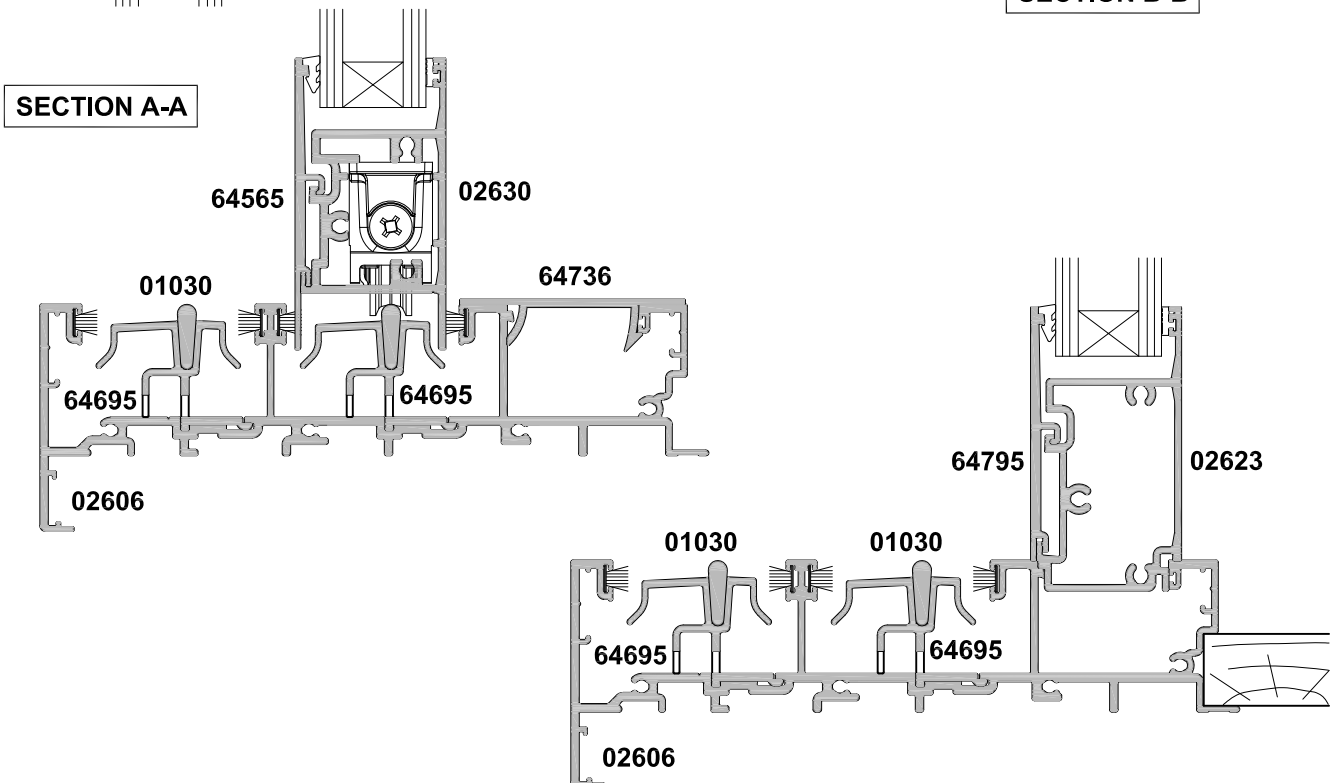

**SECTION A-A**

**TWO PANEL SLIDER COUPLED TO METRO AWNING**

**SECTION A-A**

**TWO PANEL SLIDER WITH SIDELIGHT**

**METRO SERIES  
SLIDING WINDOW  
FOUR PANEL FSSF  
CROSS SECTION**

CAD REF. VMSW05-0

DATE  
01.07.16

SCALE  
1:2

**SECTION A-A**

**METRO SERIES  
SLIDING WINDOW  
THREE PANEL SSF  
CROSS SECTION**

CAD REF. VMSW06-0

DATE  
15.05.18

SCALE  
1:2

**SECTION B-B**

**SECTION A-A**