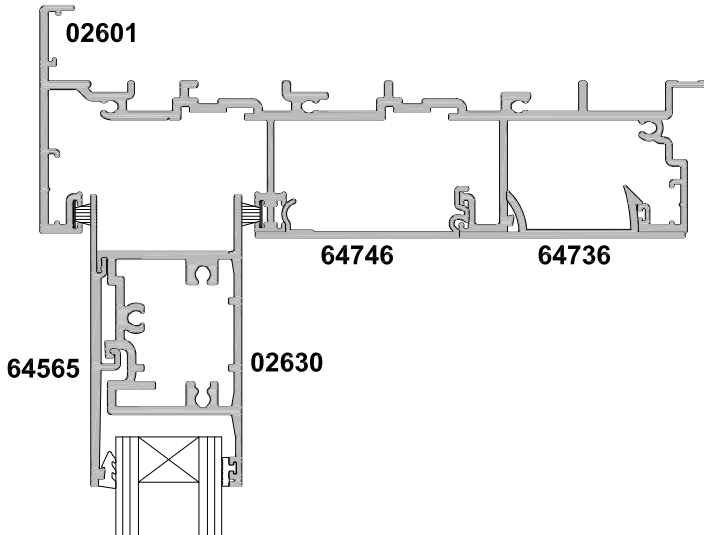

**SECTION A-A**

**TWO PANEL SLIDER COUPLED TO METRO AWNING**

**SECTION A-A**

**TWO PANEL SLIDER WITH SIDELIGHT**

**METRO SERIES  
SLIDING WINDOW  
FOUR PANEL FSSF  
CROSS SECTION**

CAD REF. VMSW05-0

DATE  
01.07.16

SCALE  
1:2

**SECTION A-A**

**METRO SERIES  
SLIDING WINDOW  
THREE PANEL SSF  
CROSS SECTION**

CAD REF. VMSW06-0

DATE  
15.05.18

SCALE  
1:2

**SECTION B-B**

**SECTION A-A**