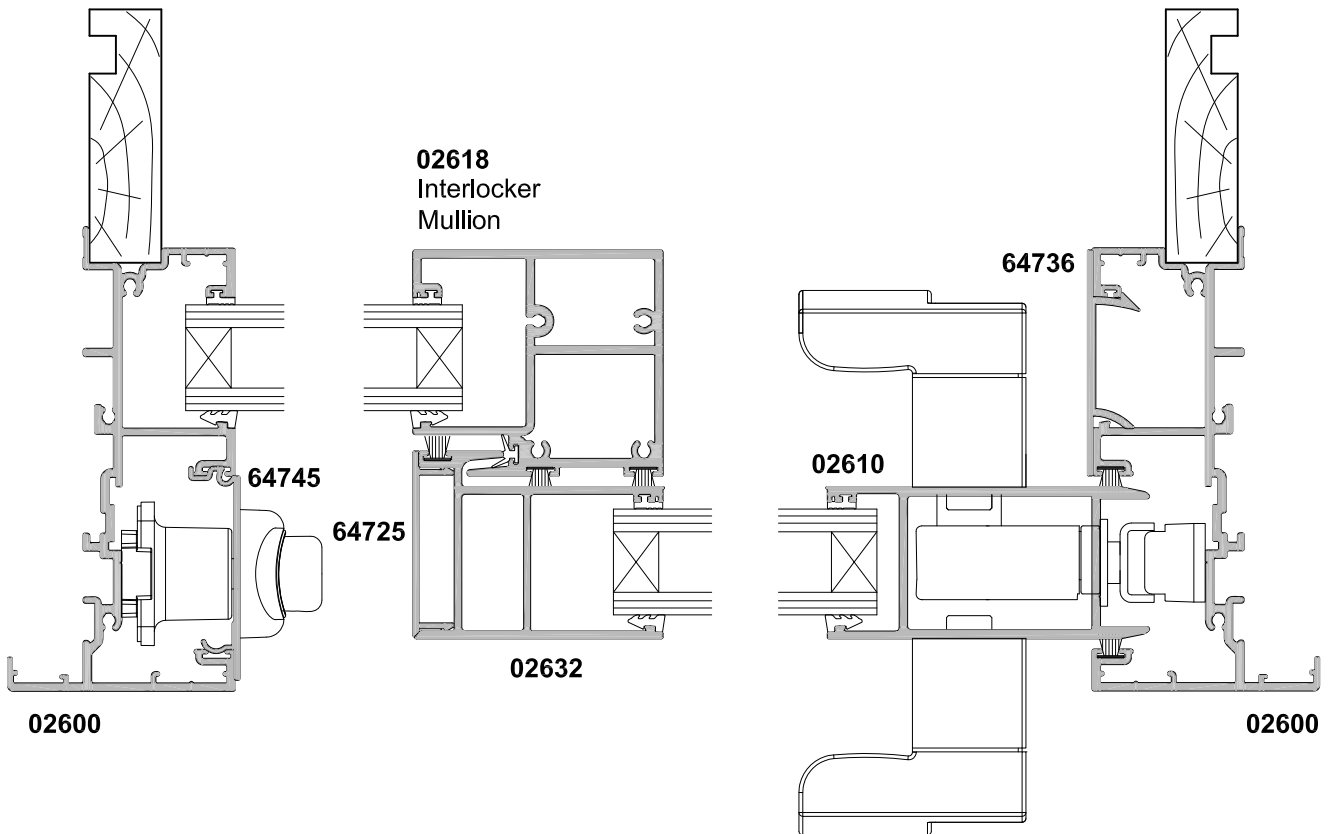

**METRO SERIES  
SLIDING WINDOW  
TWO PANEL FS  
CROSS SECTION**

CAD REF. VMSW02-0

DATE  
15.05.18

SCALE  
1:2

**SECTION A-A**

**SECTION B-B**

**METRO SERIES  
SLIDING WINDOW  
TWO PANEL FS  
CROSS SECTION**

CAD REF. VMSW03-0

DATE  
01.07.16

SCALE  
1:2

**SECTION A-A**

**METRO SERIES  
SLIDING WINDOW  
COUPLED SIDELIGHT OPTIONS  
CROSS SECTION**

CAD REF. VMSW04-0

DATE  
15.05.18

SCALE  
1:2

**SECTION A-A**

**TWO PANEL SLIDER COUPLED TO METRO AWNING**

**SECTION A-A**

**TWO PANEL SLIDER WITH SIDELIGHT**

**METRO SERIES  
SLIDING WINDOW  
FOUR PANEL FSSF  
CROSS SECTION**

CAD REF. VMSW05-0

DATE  
01.07.16