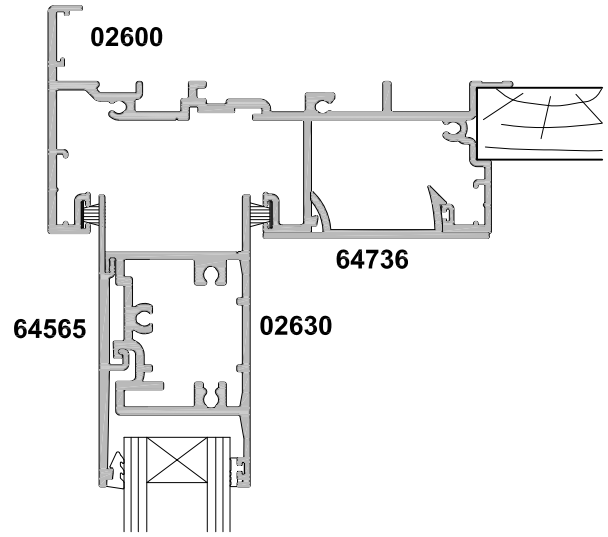

**METRO SERIES  
SLIDING WINDOW  
TWO PANEL FS  
CROSS SECTION**

CAD REF. VMSW02-0

DATE  
15.05.18

SCALE  
1:2

**SECTION A-A**

**SECTION B-B**

**METRO SERIES  
SLIDING WINDOW  
TWO PANEL FS  
CROSS SECTION**

CAD REF. VMSW03-0

DATE  
01.07.16

SCALE  
1:2

**SECTION A-A**

**METRO SERIES  
SLIDING WINDOW  
COUPLED SIDELIGHT OPTIONS  
CROSS SECTION**

CAD REF. VMSW04-0

DATE  
15.05.18

SCALE  
1:2

**SECTION A-A**

**TWO PANEL SLIDER COUPLED TO METRO AWNING**

**SECTION A-A**

**TWO PANEL SLIDER WITH SIDELIGHT**

**METRO SERIES  
SLIDING WINDOW  
FOUR PANEL FSSF  
CROSS SECTION**

CAD REF. VMSW05-0

DATE  
01.07.16