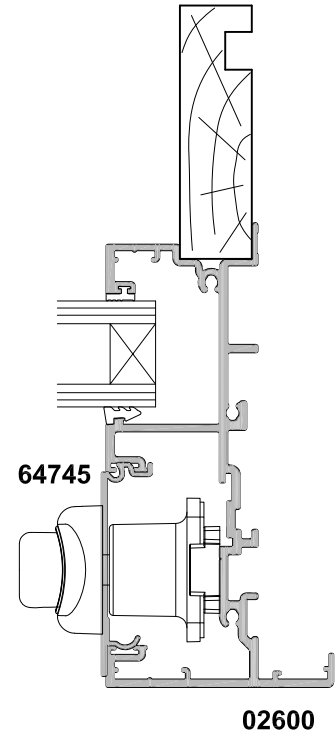

**METRO SERIES  
SLIDING WINDOW  
TWO PANEL FS  
CROSS SECTION**

CAD REF. VMSW02-0

DATE  
15.05.18

SCALE  
1:2

**SECTION A-A**

**SECTION B-B**

**METRO SERIES  
SLIDING WINDOW  
TWO PANEL FS  
CROSS SECTION**

CAD REF. VMSW03-0

DATE  
01.07.16

SCALE  
1:2

**SECTION A-A**

**METRO SERIES  
SLIDING WINDOW  
COUPLED SIDELIGHT OPTIONS  
CROSS SECTION**

CAD REF. VMSW04-0

DATE  
15.05.18

SCALE  
1:2

**SECTION A-A**

**TWO PANEL SLIDER COUPLED TO METRO AWNING**

**SECTION A-A**

**TWO PANEL SLIDER WITH SIDELIGHT**

**METRO SERIES  
SLIDING WINDOW  
FOUR PANEL FSSF  
CROSS SECTION**

CAD REF. VMSW05-0

DATE  
01.07.16

SCALE  
1:2

**SECTION A-A**

**METRO SERIES  
SLIDING WINDOW  
THREE PANEL SSF  
CROSS SECTION**

CAD REF. VMSW06-0

DATE  
15.05.18

SCALE  
1:2

**SECTION B-B**

**SECTION A-A**