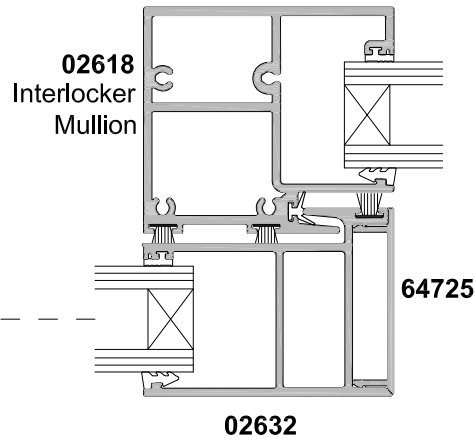

CAD REF. VMSW03-0

DATE  
01.07.16

SCALE  
1:2

**SECTION A-A**

**METRO SERIES  
SLIDING WINDOW  
COUPLED SIDELIGHT OPTIONS  
CROSS SECTION**

CAD REF. VMSW04-0

DATE  
15.05.18

SCALE  
1:2

**SECTION A-A**

**TWO PANEL SLIDER COUPLED TO METRO AWNING**

**SECTION A-A**

**TWO PANEL SLIDER WITH SIDELIGHT**

**METRO SERIES  
SLIDING WINDOW  
FOUR PANEL FSSF  
CROSS SECTION**

CAD REF. VMSW05-0

DATE  
01.07.16

SCALE  
1:2

**SECTION A-A**

**METRO SERIES  
SLIDING WINDOW  
THREE PANEL SSF  
CROSS SECTION**

CAD REF. VMSW06-0

DATE  
15.05.18

SCALE  
1:2

**SECTION B-B**

**SECTION A-A**