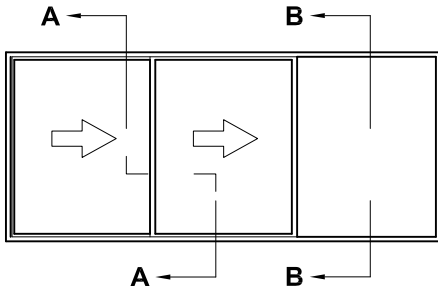

SCALE  
1:2

**SECTION A-A**

**METRO SERIES  
SLIDING WINDOW  
THREE PANEL SSF  
CROSS SECTION**

CAD REF. VMSW06-0

DATE  
15.05.18

SCALE  
1:2

**SECTION B-B**

**SECTION A-A**