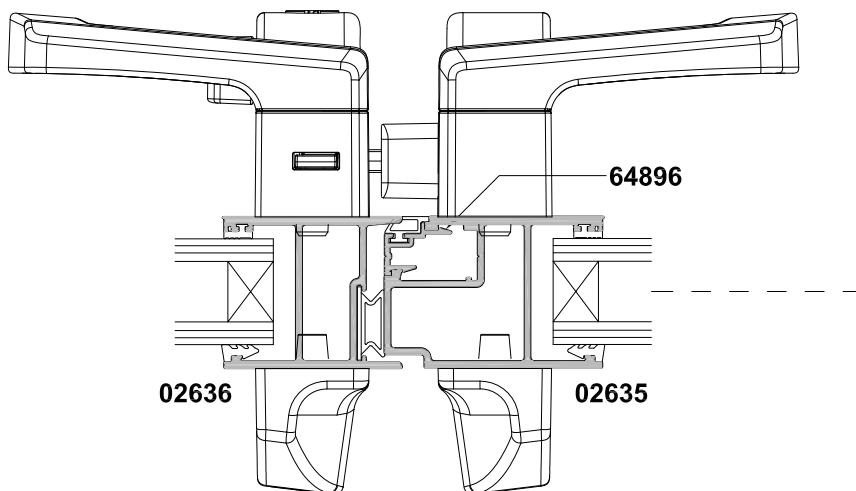

CAD REF. VMSW03-0

DATE  
01.07.16

SCALE  
1:2

**SECTION A-A**

**METRO SERIES  
SLIDING WINDOW  
COUPLED SIDELIGHT OPTIONS  
CROSS SECTION**

CAD REF. VMSW04-0

DATE  
15.05.18

SCALE  
1:2

**SECTION A-A**

**TWO PANEL SLIDER COUPLED TO METRO AWNING**

**SECTION A-A**

**TWO PANEL SLIDER WITH SIDELIGHT**

**METRO SERIES  
SLIDING WINDOW  
FOUR PANEL FSSF  
CROSS SECTION**

CAD REF. VMSW05-0

DATE  
01.07.16

SCALE  
1:2

**SECTION A-A**

**METRO SERIES  
SLIDING WINDOW  
THREE PANEL SSF  
CROSS SECTION**

CAD REF. VMSW06-0

DATE  
15.05.18

SCALE  
1:2

**SECTION B-B**

**SECTION A-A**