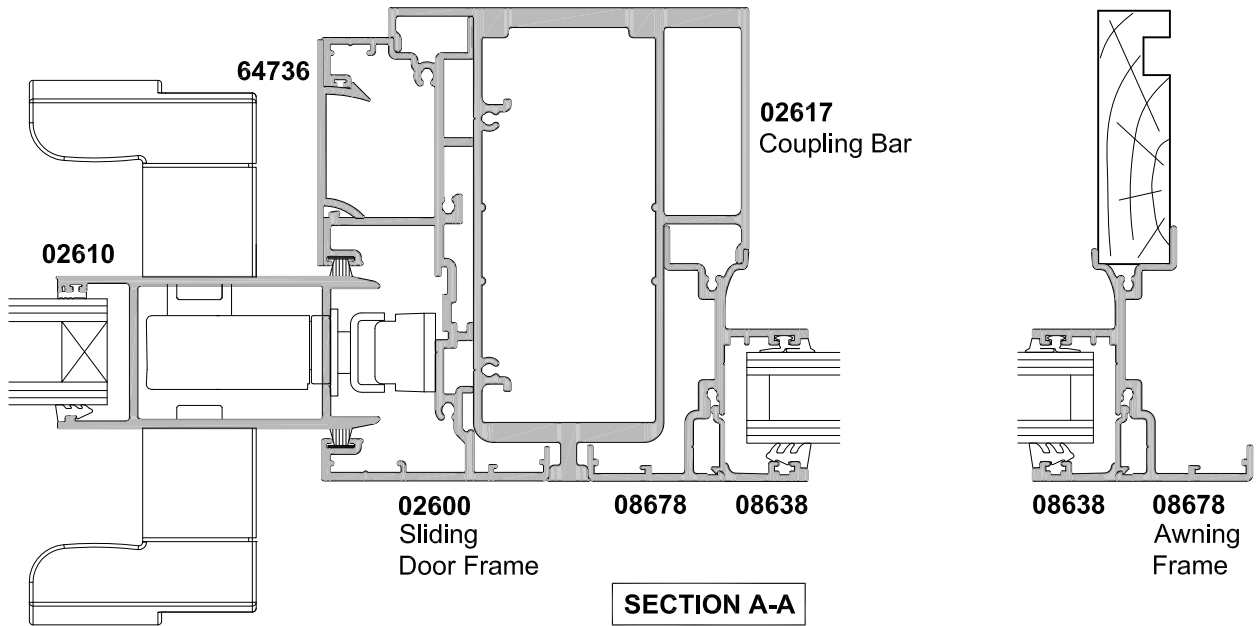

**METRO SERIES  
SLIDING WINDOW  
TWO PANEL FS  
CROSS SECTION**

CAD REF. VMSW02-0

DATE  
15.05.18

SCALE  
1:2

**SECTION A-A**

**SECTION B-B**

**METRO SERIES  
SLIDING WINDOW  
TWO PANEL FS  
CROSS SECTION**

CAD REF. VMSW03-0

DATE  
01.07.16

SCALE  
1:2

**SECTION A-A**

**METRO SERIES  
SLIDING WINDOW  
COUPLED SIDELIGHT OPTIONS  
CROSS SECTION**

CAD REF. VMSW04-0

DATE  
15.05.18

SCALE  
1:2

**SECTION A-A**

**TWO PANEL SLIDER COUPLED TO METRO AWNING**

**SECTION A-A**

**TWO PANEL SLIDER WITH SIDELIGHT**

**METRO SERIES  
SLIDING WINDOW  
FOUR PANEL FSSF  
CROSS SECTION**

CAD REF. VMSW05-0

DATE  
01.07.16