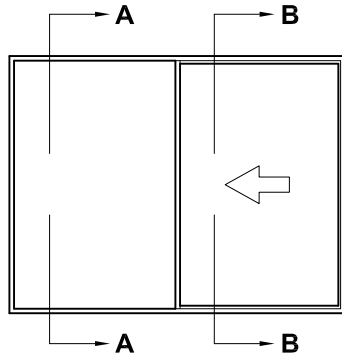

**METRO SERIES  
SLIDING WINDOW  
TWO PANEL FS  
CROSS SECTION**

CAD REF. VMSW02-0

DATE  
15.05.18

SCALE  
1:2

**SECTION A-A**

**SECTION B-B**

**METRO SERIES  
SLIDING WINDOW  
TWO PANEL FS  
CROSS SECTION**