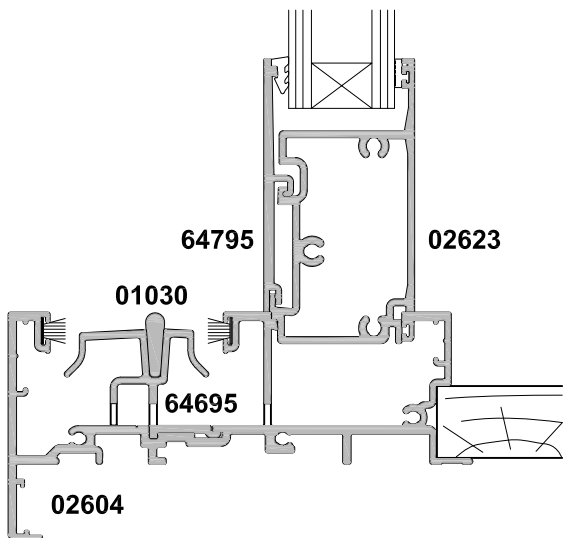

**METRO SERIES  
SLIDING WINDOW  
TWO PANEL FS  
CROSS SECTION**

CAD REF. VMSW02-0

DATE  
15.05.18

SCALE  
1:2

**SECTION A-A**

**SECTION B-B**

**METRO SERIES  
SLIDING WINDOW  
TWO PANEL FS  
CROSS SECTION**

CAD REF. VMSW03-0

DATE  
01.07.16

SCALE  
1:2

**SECTION A-A**

**METRO SERIES  
SLIDING WINDOW  
COUPLED SIDELIGHT OPTIONS  
CROSS SECTION**

CAD REF. VMSW04-0

DATE  
15.05.18

SCALE  
1:2

**SECTION A-A**

**TWO PANEL SLIDER COUPLED TO METRO AWNING**

**SECTION A-A**

**TWO PANEL SLIDER WITH SIDELIGHT**

**METRO SERIES  
SLIDING WINDOW  
FOUR PANEL FSSF  
CROSS SECTION**

CAD REF. VMSW05-0

DATE  
01.07.16