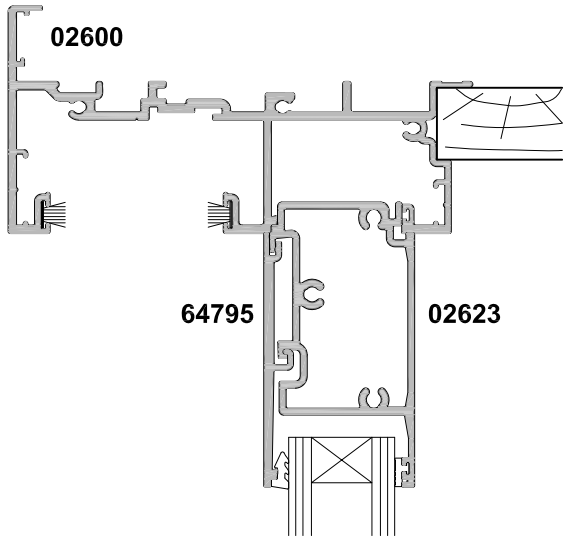

**METRO SERIES  
SLIDING WINDOW  
TWO PANEL FS  
CROSS SECTION**

CAD REF. VMSW02-0

DATE  
15.05.18

SCALE  
1:2

**SECTION A-A**

**SECTION B-B**

**METRO SERIES  
SLIDING WINDOW  
TWO PANEL FS  
CROSS SECTION**

CAD REF. VMSW03-0

DATE  
01.07.16

SCALE  
1:2

**SECTION A-A**

**METRO SERIES  
SLIDING WINDOW  
COUPLED SIDELIGHT OPTIONS  
CROSS SECTION**

CAD REF. VMSW04-0

DATE  
15.05.18

SCALE  
1:2

**SECTION A-A**

**TWO PANEL SLIDER COUPLED TO METRO AWNING**

**SECTION A-A**

**TWO PANEL SLIDER WITH SIDELIGHT**

**METRO SERIES  
SLIDING WINDOW  
FOUR PANEL FSSF  
CROSS SECTION**

CAD REF. VMSW05-0

DATE  
01.07.16

SCALE  
1:2

**SECTION A-A**

**METRO SERIES  
SLIDING WINDOW  
THREE PANEL SSF  
CROSS SECTION**

CAD REF. VMSW06-0

DATE  
15.05.18

SCALE  
1:2

**SECTION B-B**

**SECTION A-A**