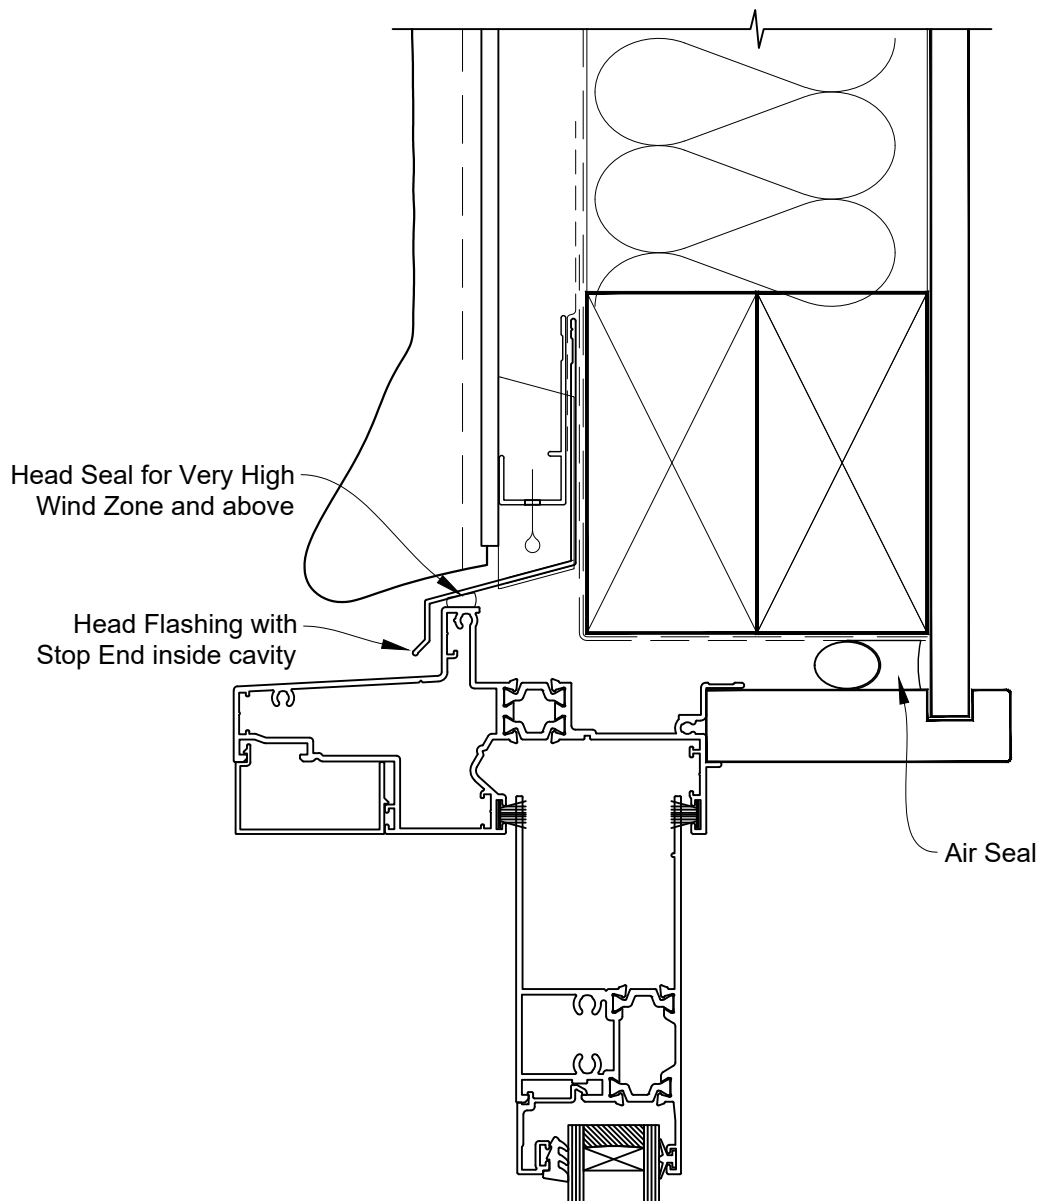

INSTALLATION DETAIL - RESIDENTIAL THERMAL HEART PROJECTING SLIDING DOOR ON STUCCO CAVITY CONSTRUCTION

Date: 01.04.24

Scale: 1:2

CAD Ref.: TRPSDST-CH

INSTALLATION DETAIL - RESIDENTIAL THERMAL HEART PROJECTING SLIDING DOOR ON STUCCO CAVITY CONSTRUCTION

Date: 01.04.24

Scale: 1:2

CAD Ref.: TRPSDST-CJ

INSTALLATION DETAIL - RESIDENTIAL THERMAL HEART PROJECTING SLIDING DOOR ON STUCCO CAVITY CONSTRUCTION

Date: 01.04.24

Scale: 1:2

CAD Ref.: TRPSDST-CS