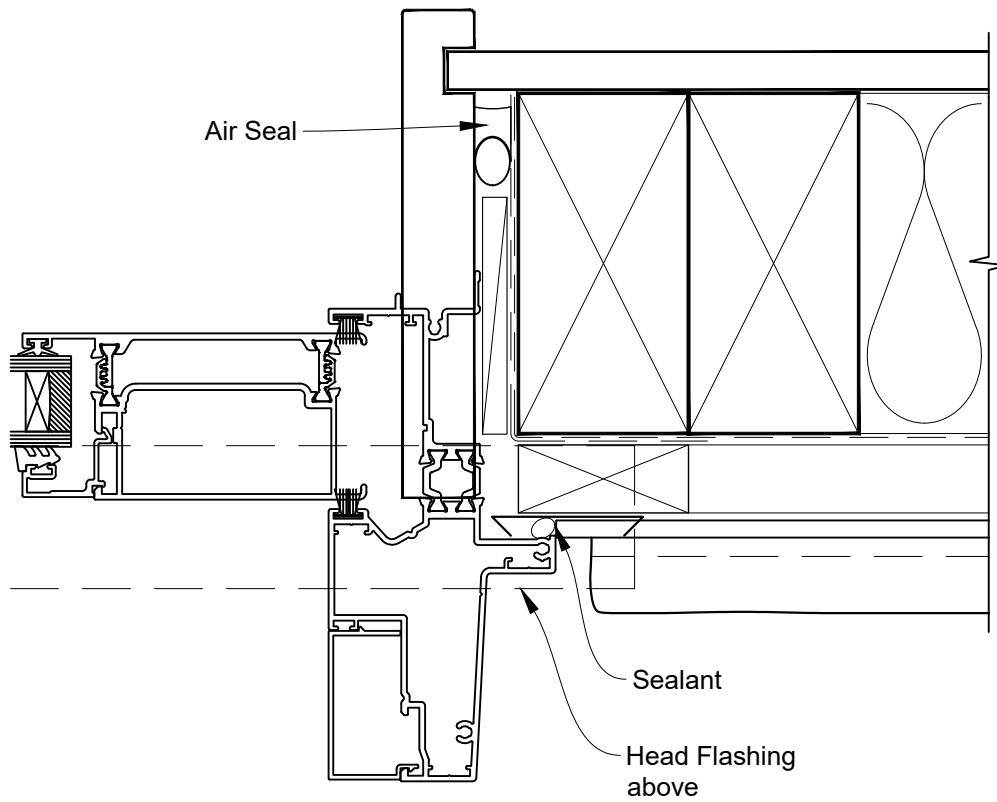

INSTALLATION DETAIL - RESIDENTIAL THERMAL HEART PROJECTING SLIDING DOOR ON STUCCO CAVITY CONSTRUCTION

Date: 01.04.24

Scale: 1:2

CAD Ref.: TRPSDST-CH

INSTALLATION DETAIL - RESIDENTIAL THERMAL HEART PROJECTING SLIDING DOOR ON STUCCO CAVITY CONSTRUCTION

Date: 01.04.24

Scale: 1:2

CAD Ref.: TRPSDST-CJ

INSTALLATION DETAIL - RESIDENTIAL THERMAL HEART PROJECTING SLIDING DOOR ON STUCCO CAVITY CONSTRUCTION

Date: 01.04.24

Scale: 1:2

CAD Ref.: TRPSDST-CS