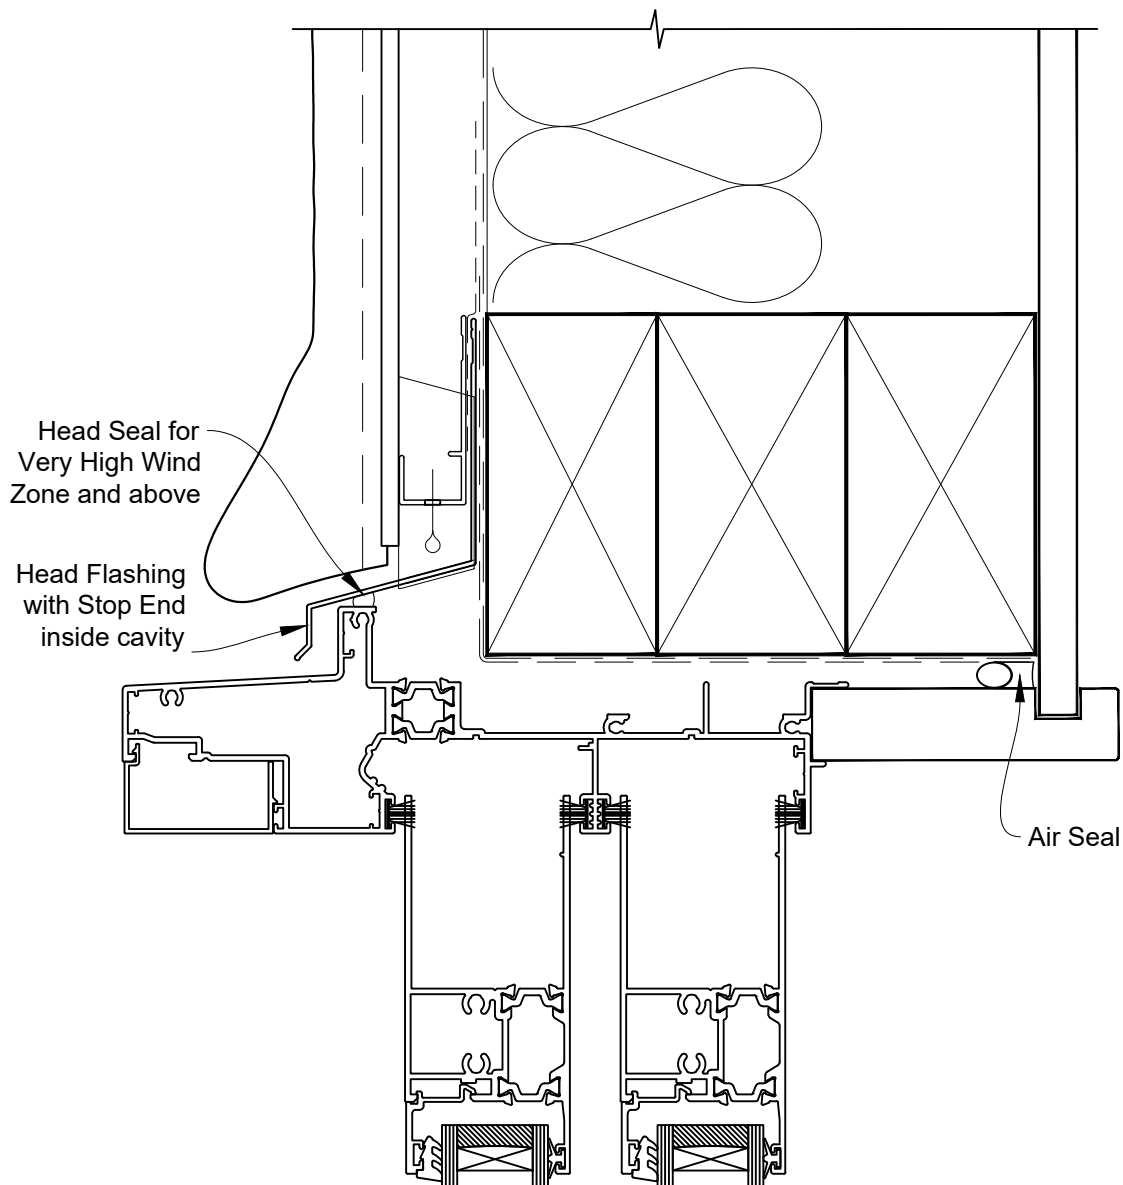

INSTALLATION DETAIL - RESIDENTIAL THERMAL HEART PROJECTING SLIDING DOOR ON STUCCO CAVITY CONSTRUCTION

Date: 01.04.24

Scale: 1:2

CAD Ref.: TRPMDST-CH

INSTALLATION DETAIL - RESIDENTIAL THERMAL HEART PROJECTING SLIDING DOOR ON STUCCO CAVITY CONSTRUCTION

Date: 01.04.24

Scale: 1:2

CAD Ref.: TRPMDST-CJ

INSTALLATION DETAIL - RESIDENTIAL THERMAL HEART PROJECTING SLIDING DOOR ON STUCCO CAVITY CONSTRUCTION

Date: 01.04.24

Scale: 1:2

CAD Ref.: TRPMDST-CS