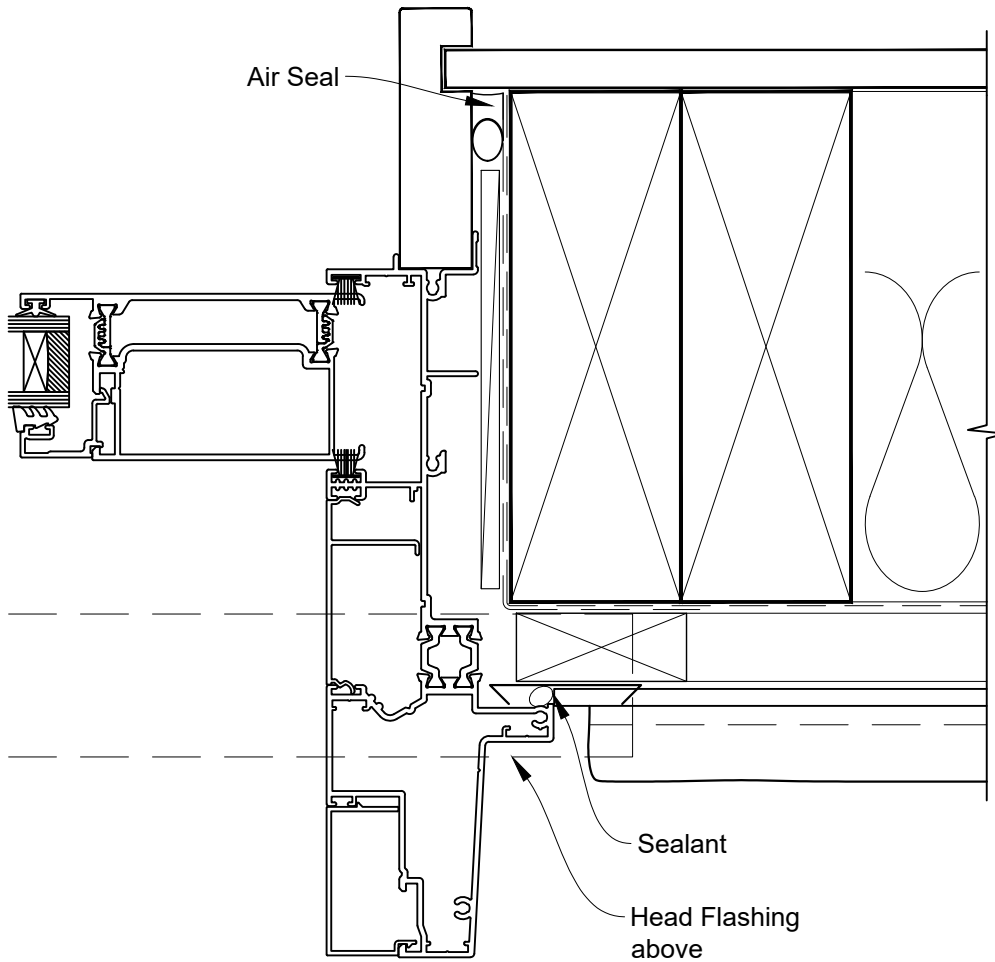

INSTALLATION DETAIL - RESIDENTIAL THERMAL HEART PROJECTING SLIDING DOOR ON STUCCO CAVITY CONSTRUCTION

Date: 01.04.24

Scale: 1:2

CAD Ref.: TRPMDST-CH

INSTALLATION DETAIL - RESIDENTIAL THERMAL HEART PROJECTING SLIDING DOOR ON STUCCO CAVITY CONSTRUCTION

Date: 01.04.24

Scale: 1:2

CAD Ref.: TRPMDST-CJ

INSTALLATION DETAIL - RESIDENTIAL THERMAL HEART PROJECTING SLIDING DOOR ON STUCCO CAVITY CONSTRUCTION

Date: 01.04.24

Scale: 1:2

CAD Ref.: TRPMDST-CS