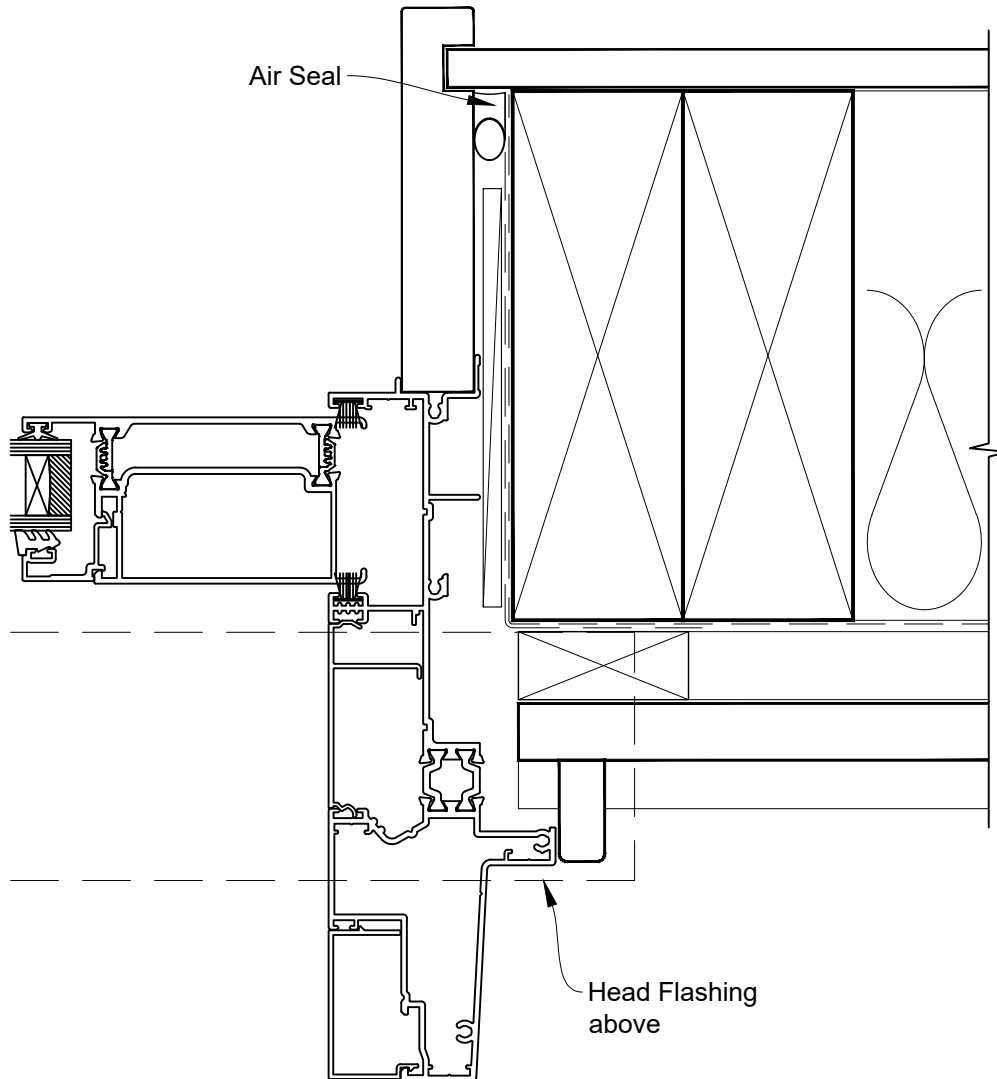

INSTALLATION DETAIL - RESIDENTIAL THERMAL HEART PROJECTING SLIDING DOOR ON BEVEL BACK WEATHERBOARD CAVITY CONSTRUCTION

Date: 01.04.24

Scale: 1:2

CAD Ref.: TRPMDBW-CH

INSTALLATION DETAIL - RESIDENTIAL THERMAL HEART PROJECTING SLIDING DOOR ON BEVEL BACK WEATHERBOARD CAVITY CONSTRUCTION

Date: 01.04.24

Scale: 1:2

CAD Ref.: TRPMDBW-CJ

INSTALLATION DETAIL - RESIDENTIAL THERMAL HEART PROJECTING SLIDING DOOR ON BEVEL BACK WEATHERBOARD CAVITY CONSTRUCTION

Date: 01.04.24

Scale: 1:2

CAD Ref.: TRPMDBW-CS

INSTALLATION DETAIL - RESIDENTIAL THERMAL HEART PROJECTING SLIDING DOOR ON BEVEL BACK WEATHERBOARD DIRECT FIXED CLADDING

Date: 01.04.24

Scale: 1:2

CAD Ref.: TRPMDBW-DH

INSTALLATION DETAIL - RESIDENTIAL THERMAL HEART PROJECTING SLIDING DOOR ON BEVEL BACK WEATHERBOARD DIRECT FIXED CLADDING