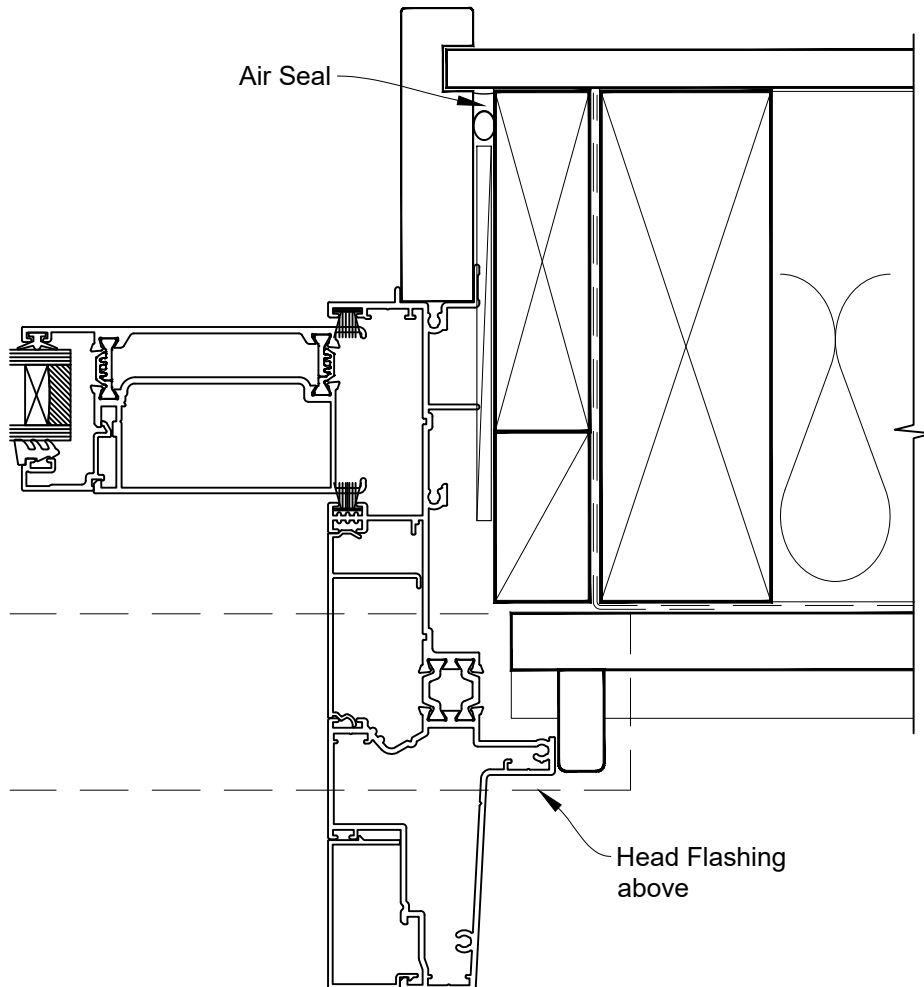

Date: 01.04.24

Scale: 1:2

CAD Ref.: TRPMDBW-CJ

INSTALLATION DETAIL - RESIDENTIAL THERMAL HEART PROJECTING SLIDING DOOR ON BEVEL BACK WEATHERBOARD CAVITY CONSTRUCTION

Date: 01.04.24

Scale: 1:2

CAD Ref.: TRPMDBW-CS

INSTALLATION DETAIL - RESIDENTIAL THERMAL HEART PROJECTING SLIDING DOOR ON BEVEL BACK WEATHERBOARD DIRECT FIXED CLADDING

Date: 01.04.24

Scale: 1:2

CAD Ref.: TRPMDBW-DH

INSTALLATION DETAIL - RESIDENTIAL THERMAL HEART PROJECTING SLIDING DOOR ON BEVEL BACK WEATHERBOARD DIRECT FIXED CLADDING

Date: 01.04.24

Scale: 1:2

CAD Ref.: TRPMDBW-DJ

INSTALLATION DETAIL - RESIDENTIAL THERMAL HEART PROJECTING SLIDING DOOR ON BEVEL BACK WEATHERBOARD DIRECT FIXED CLADDING

Date: 01.04.24

Scale: 1:2

CAD Ref.: TRPMDBW-DS