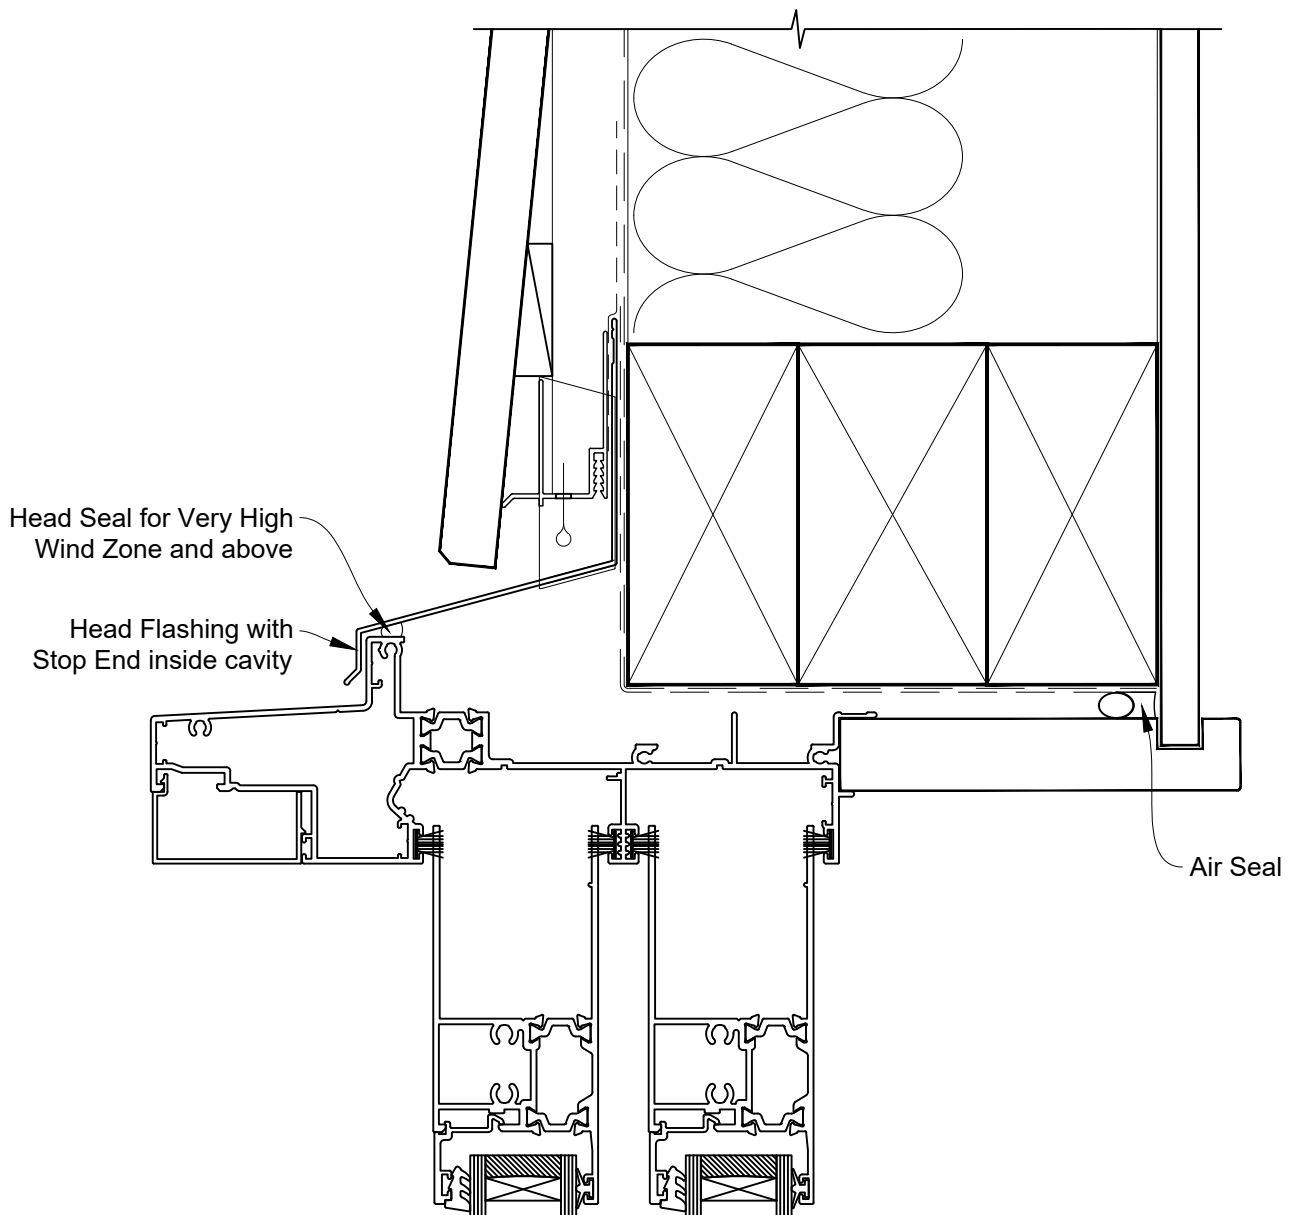

INSTALLATION DETAIL - RESIDENTIAL THERMAL HEART PROJECTING SLIDING DOOR ON BEVEL BACK WEATHERBOARD CAVITY CONSTRUCTION

Date: 01.04.24

Scale: 1:2

CAD Ref.: TRPMDBW-CH

INSTALLATION DETAIL - RESIDENTIAL THERMAL HEART PROJECTING SLIDING DOOR ON BEVEL BACK WEATHERBOARD CAVITY CONSTRUCTION

Date: 01.04.24

Scale: 1:2

CAD Ref.: TRPMDBW-CJ

INSTALLATION DETAIL - RESIDENTIAL THERMAL HEART PROJECTING SLIDING DOOR ON BEVEL BACK WEATHERBOARD CAVITY CONSTRUCTION

Date: 01.04.24

Scale: 1:2

CAD Ref.: TRPMDBW-CS

INSTALLATION DETAIL - RESIDENTIAL THERMAL HEART PROJECTING SLIDING DOOR ON BEVEL BACK WEATHERBOARD DIRECT FIXED CLADDING

Date: 01.04.24

Scale: 1:2

CAD Ref.: TRPMDBW-DH

INSTALLATION DETAIL - RESIDENTIAL THERMAL HEART PROJECTING SLIDING DOOR ON BEVEL BACK WEATHERBOARD DIRECT FIXED CLADDING