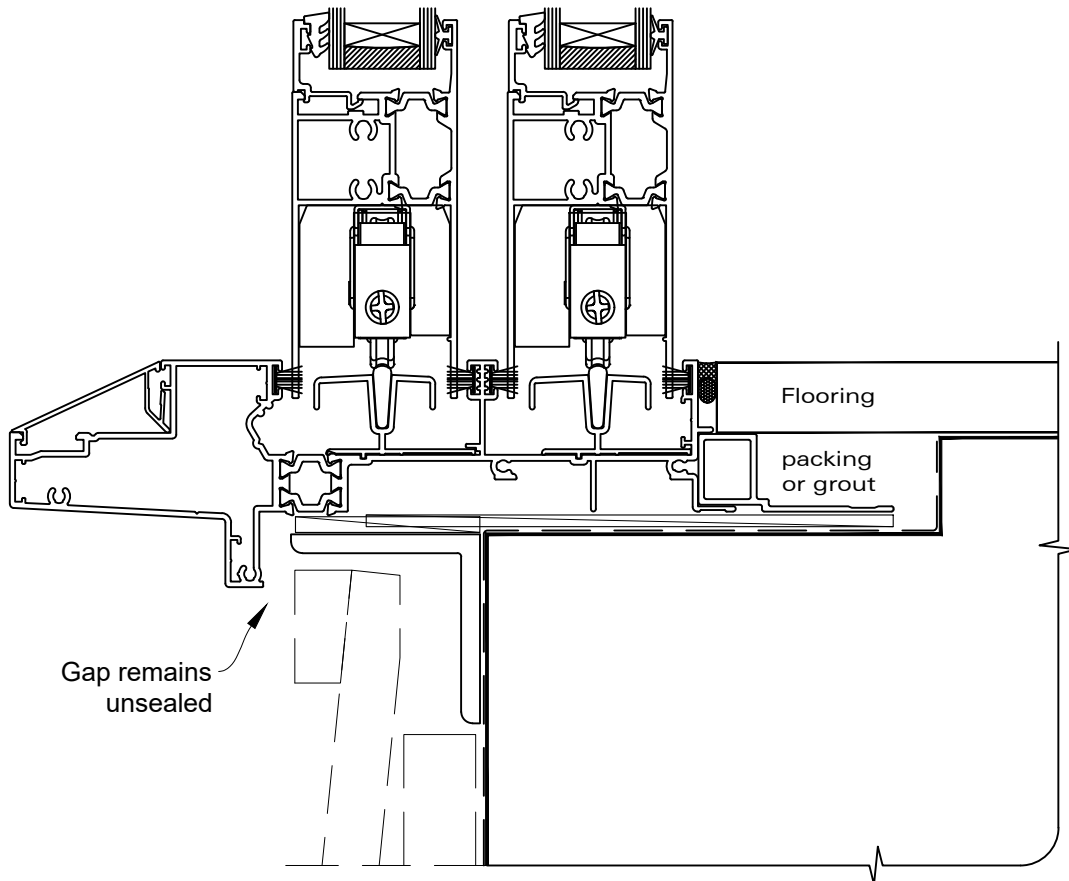

INSTALLATION DETAIL - RESIDENTIAL THERMAL HEART PROJECTING SLIDING DOOR ON BEVEL BACK WEATHERBOARD CAVITY CONSTRUCTION

Date: 01.04.24

Scale: 1:2

CAD Ref.: TRPMDBW-CH

INSTALLATION DETAIL - RESIDENTIAL THERMAL HEART PROJECTING SLIDING DOOR ON BEVEL BACK WEATHERBOARD CAVITY CONSTRUCTION

Date: 01.04.24

Scale: 1:2

CAD Ref.: TRPMDBW-CJ

INSTALLATION DETAIL - RESIDENTIAL THERMAL HEART PROJECTING SLIDING DOOR ON BEVEL BACK WEATHERBOARD CAVITY CONSTRUCTION

Date: 01.04.24

Scale: 1:2

CAD Ref.: TRPMDBW-CS

INSTALLATION DETAIL - RESIDENTIAL THERMAL HEART PROJECTING SLIDING DOOR ON BEVEL BACK WEATHERBOARD DIRECT FIXED CLADDING

Date: 01.04.24

Scale: 1:2

CAD Ref.: TRPMDBW-DH

INSTALLATION DETAIL - RESIDENTIAL THERMAL HEART PROJECTING SLIDING DOOR ON BEVEL BACK WEATHERBOARD DIRECT FIXED CLADDING