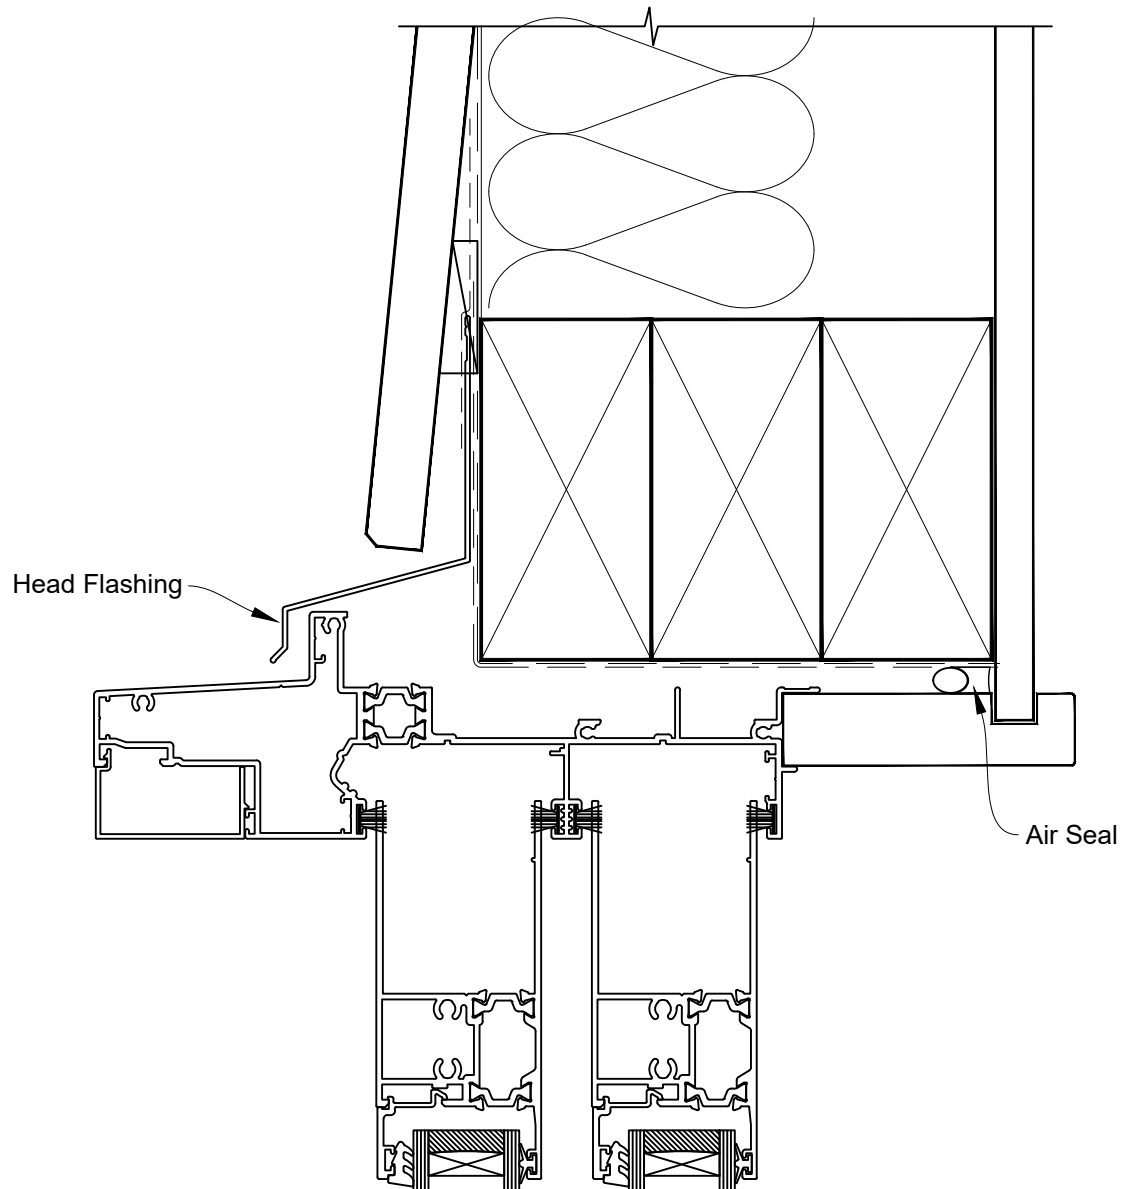

INSTALLATION DETAIL - RESIDENTIAL THERMAL HEART PROJECTING SLIDING DOOR ON BEVEL BACK WEATHERBOARD CAVITY CONSTRUCTION

Date: 01.04.24

Scale: 1:2

CAD Ref.: TRPMDBW-CH

INSTALLATION DETAIL - RESIDENTIAL THERMAL HEART PROJECTING SLIDING DOOR ON BEVEL BACK WEATHERBOARD CAVITY CONSTRUCTION

Date: 01.04.24

Scale: 1:2

CAD Ref.: TRPMDBW-CJ

INSTALLATION DETAIL - RESIDENTIAL THERMAL HEART PROJECTING SLIDING DOOR ON BEVEL BACK WEATHERBOARD CAVITY CONSTRUCTION

Date: 01.04.24

Scale: 1:2

CAD Ref.: TRPMDBW-CS

INSTALLATION DETAIL - RESIDENTIAL THERMAL HEART PROJECTING SLIDING DOOR ON BEVEL BACK WEATHERBOARD DIRECT FIXED CLADDING

Date: 01.04.24

Scale: 1:2

CAD Ref.: TRPMDBW-DH

INSTALLATION DETAIL - RESIDENTIAL THERMAL HEART PROJECTING SLIDING DOOR ON BEVEL BACK WEATHERBOARD DIRECT FIXED CLADDING