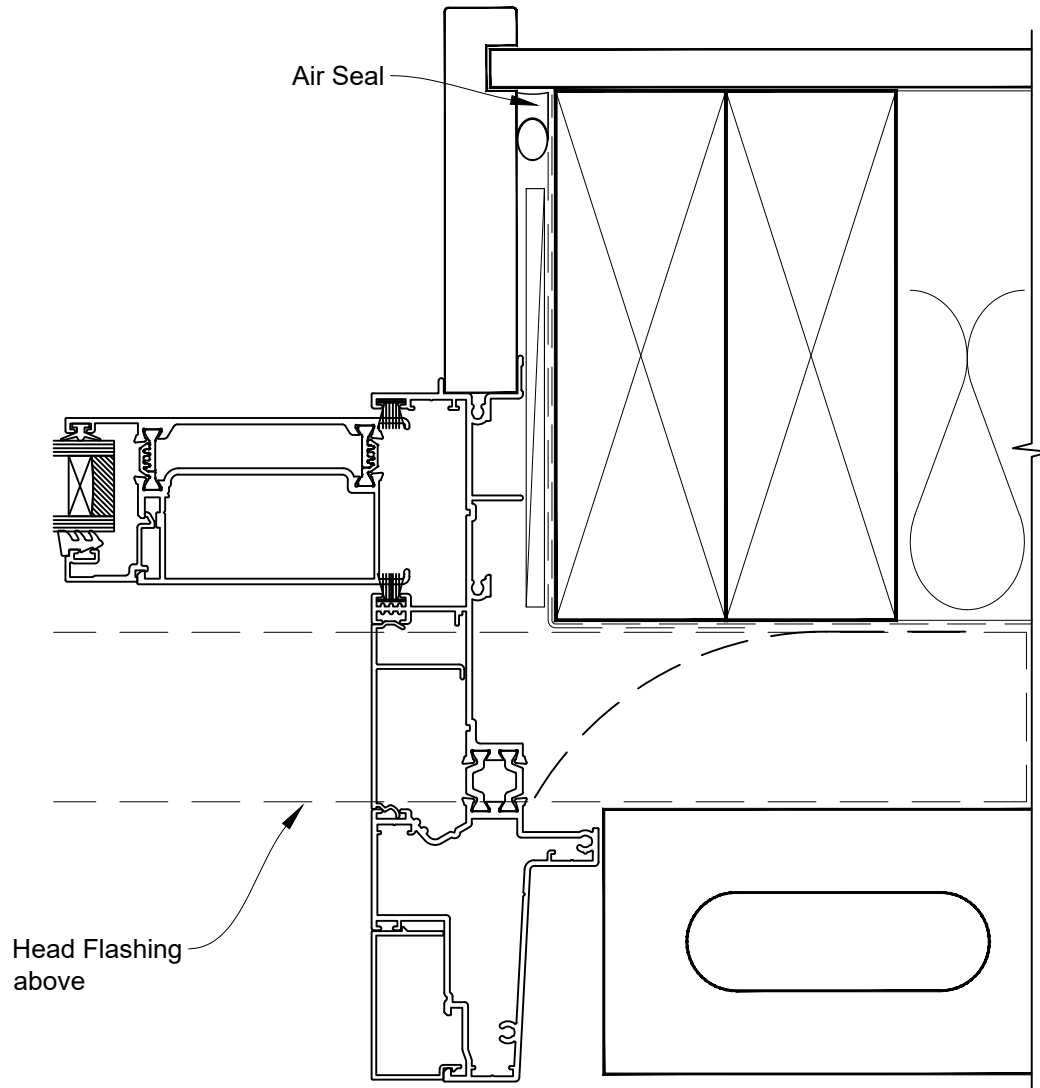

# INSTALLATION DETAIL - RESIDENTIAL THERMAL HEART PROJECTING SLIDING DOOR FRAME ON BRICK VENEER CAVITY CONSTRUCTION

Date: 01.04.24

Scale: 1:2

CAD Ref.: TRPMDBV-CH

# INSTALLATION DETAIL - RESIDENTIAL THERMAL HEART PROJECTING SLIDING DOOR FRAME ON BRICK VENEER CAVITY CONSTRUCTION

Date: 01.04.24

Scale: 1:2

CAD Ref.: TRPMDBV-CJ

# INSTALLATION DETAIL - RESIDENTIAL THERMAL HEART PROJECTING SLIDING DOOR FRAME ON BRICK VENEER CAVITY CONSTRUCTION

Date: 01.04.24

Scale: 1:2

CAD Ref.: TRPMDBV-CS