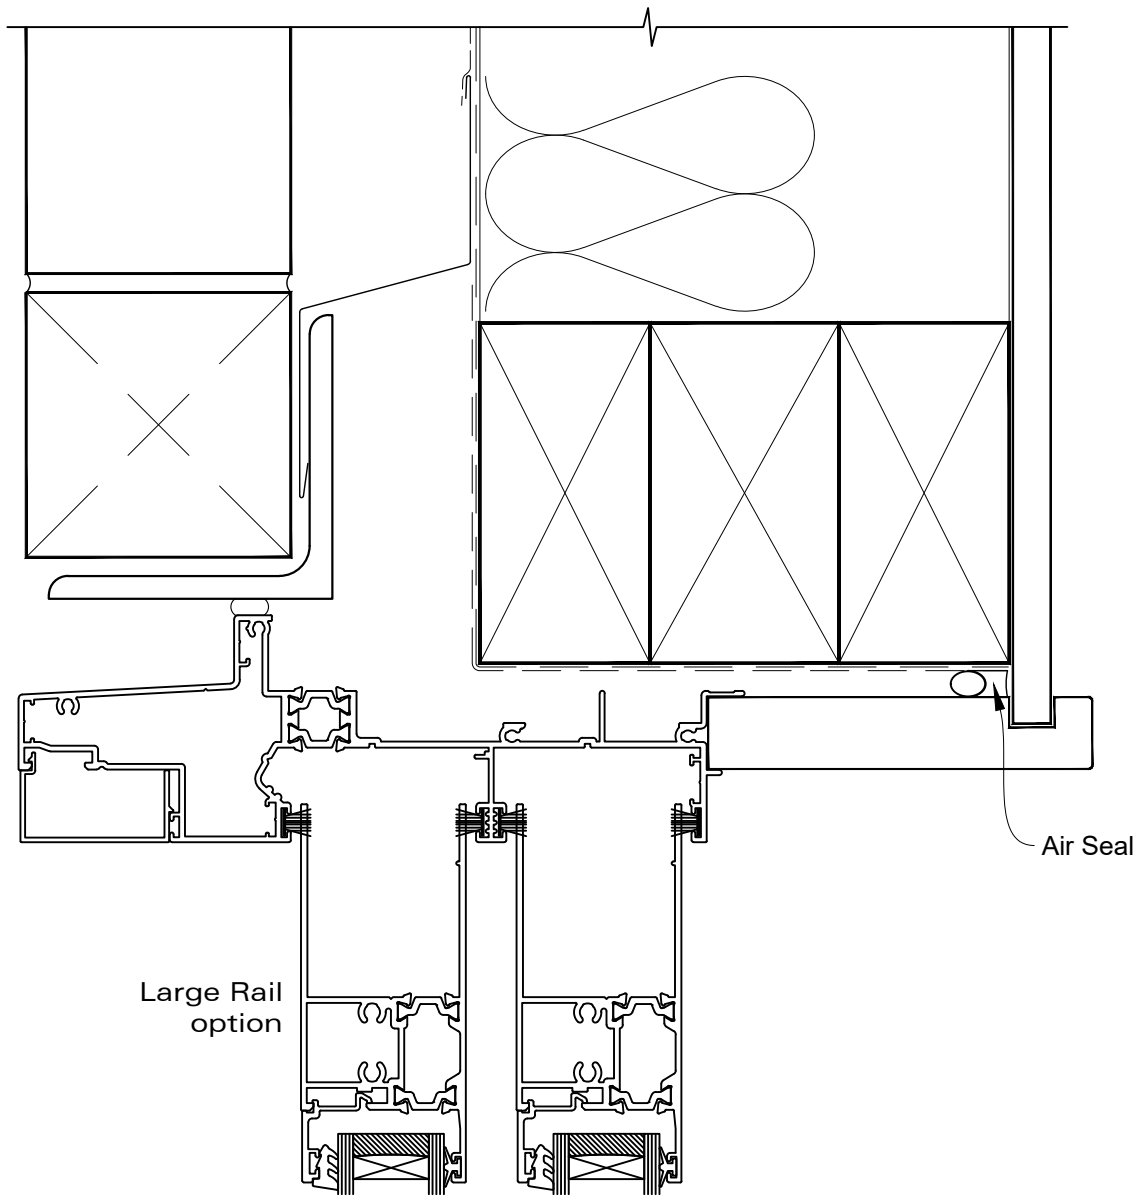

# INSTALLATION DETAIL - RESIDENTIAL THERMAL HEART PROJECTING SLIDING DOOR FRAME ON BRICK VENEER CAVITY CONSTRUCTION

Date: 01.04.24

Scale: 1:2

CAD Ref.: TRPMDBV-CH

# INSTALLATION DETAIL - RESIDENTIAL THERMAL HEART PROJECTING SLIDING DOOR FRAME ON BRICK VENEER CAVITY CONSTRUCTION

Date: 01.04.24

Scale: 1:2

CAD Ref.: TRPMDBV-CJ

# INSTALLATION DETAIL - RESIDENTIAL THERMAL HEART PROJECTING SLIDING DOOR FRAME ON BRICK VENEER CAVITY CONSTRUCTION

Date: 01.04.24

Scale: 1:2

CAD Ref.: TRPMDBV-CS