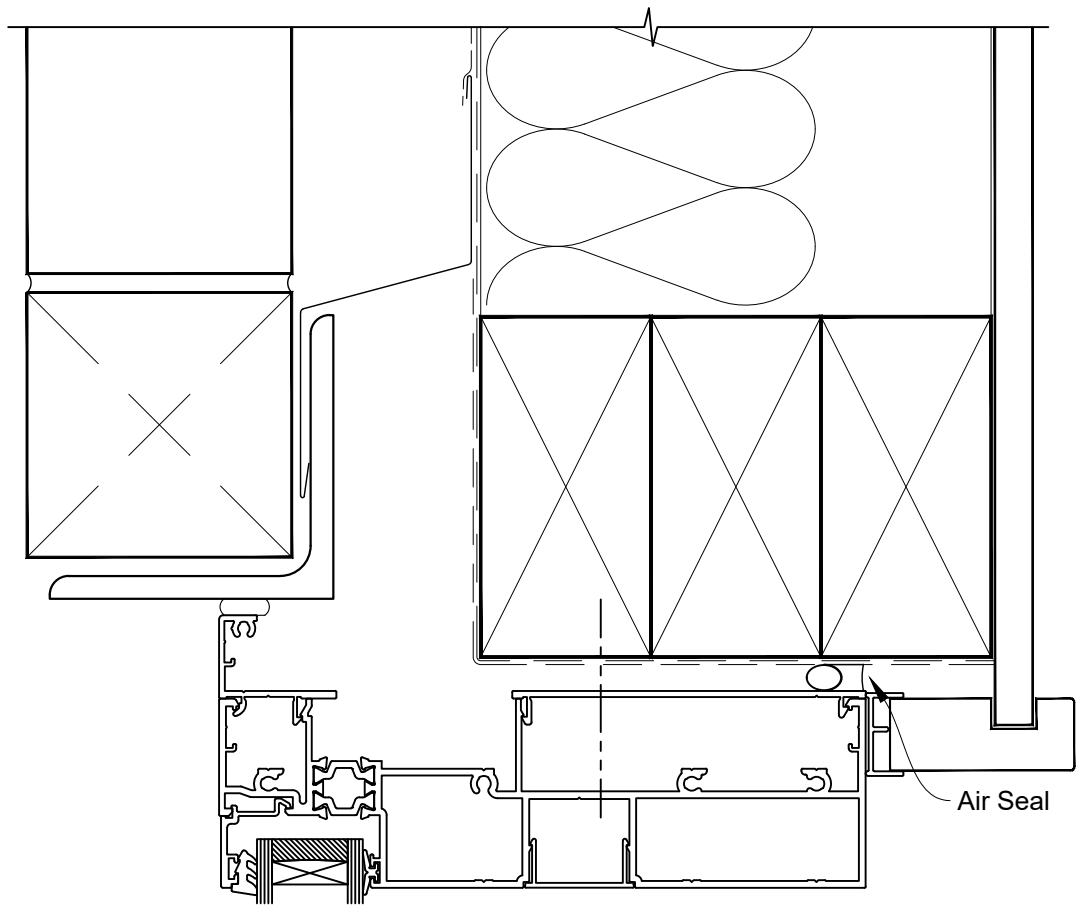

INSTALLATION DETAIL - ARCHITECTURAL THERMAL HEART 171mm AWNING WINDOW ON BRICK VENEER CAVITY CONSTRUCTION

Date: 01.09.23

Scale: 1:2

CAD Ref.: TA171AWBV-CH

INSTALLATION DETAIL - ARCHITECTURAL THERMAL HEART 171mm AWNING WINDOW ON BRICK VENEER CAVITY CONSTRUCTION

Date: 01.09.23

Scale: 1:2

CAD Ref.: TA171AWBV-CJ

INSTALLATION DETAIL - ARCHITECTURAL THERMAL HEART 171mm AWNING WINDOW ON BRICK VENEER CAVITY CONSTRUCTION

Date: 01.09.23

Scale: 1:2

CAD Ref.: TA171AWBV-CS

FACING INFILL OPTION

INSTALLATION DETAIL - ARCHITECTURAL THERMAL HEART 171mm AWNING WINDOW ON BRICK VENEER CAVITY CONSTRUCTION

Date: 01.09.23

Scale: 1:2

CAD Ref.: TA171AWBV-CS2

SILL TRAY OPTION

INSTALLATION DETAIL - ARCHITECTURAL THERMAL HEART 171mm AWNING WINDOW ON BRICK VENEER CAVITY CONSTRUCTION

Date: 01.09.23

Scale: 1:2

CAD Ref.: TA171AWBV-CS3

SILL TRAY OPTION