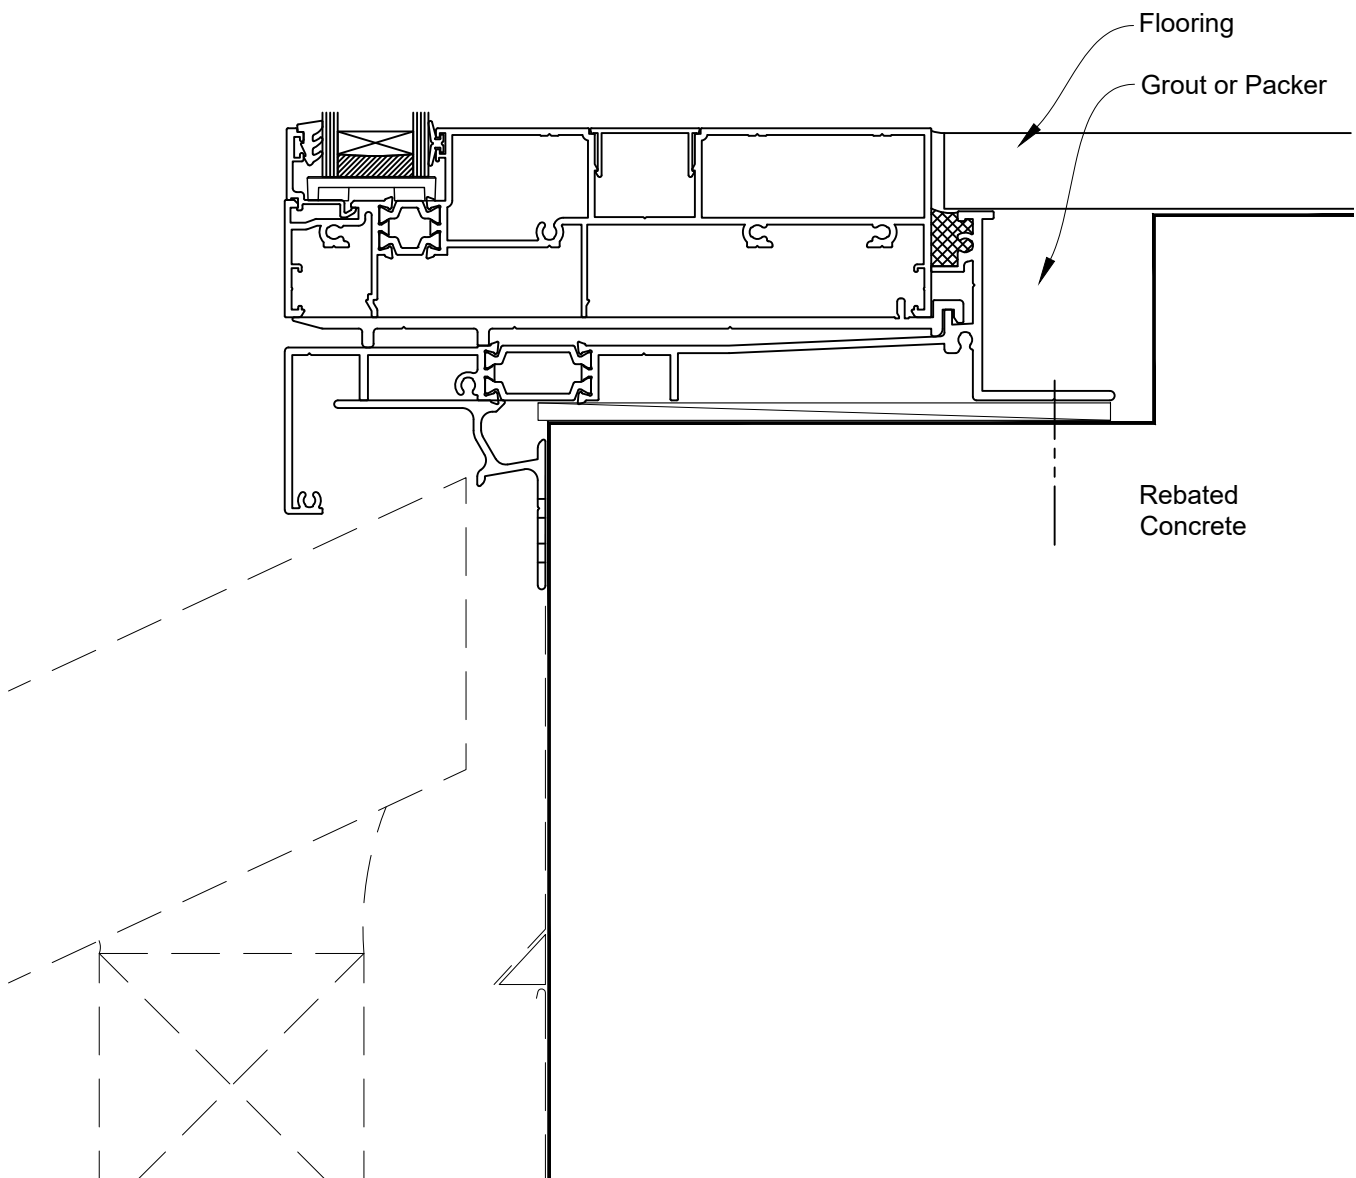

INSTALLATION DETAIL - ARCHITECTURAL THERMAL HEART 171mm AWNING WINDOW ON BRICK VENEER CAVITY CONSTRUCTION

Date: 01.09.23

Scale: 1:2

CAD Ref.: TA171AWBV-CH

INSTALLATION DETAIL - ARCHITECTURAL THERMAL HEART 171mm AWNING WINDOW ON BRICK VENEER CAVITY CONSTRUCTION

Date: 01.09.23

Scale: 1:2

CAD Ref.: TA171AWBV-CJ

INSTALLATION DETAIL - ARCHITECTURAL THERMAL HEART 171mm AWNING WINDOW ON BRICK VENEER CAVITY CONSTRUCTION

Date: 01.09.23

Scale: 1:2

CAD Ref.: TA171AWBV-CS

FACING INFILL OPTION

INSTALLATION DETAIL - ARCHITECTURAL THERMAL HEART 171mm AWNING WINDOW ON BRICK VENEER CAVITY CONSTRUCTION

Date: 01.09.23

Scale: 1:2

CAD Ref.: TA171AWBV-CS2

SILL TRAY OPTION

INSTALLATION DETAIL - ARCHITECTURAL THERMAL HEART 171mm AWNING WINDOW ON BRICK VENEER CAVITY CONSTRUCTION

Date: 01.09.23

Scale: 1:2

CAD Ref.: TA171AWBV-CS3

SILL TRAY OPTION