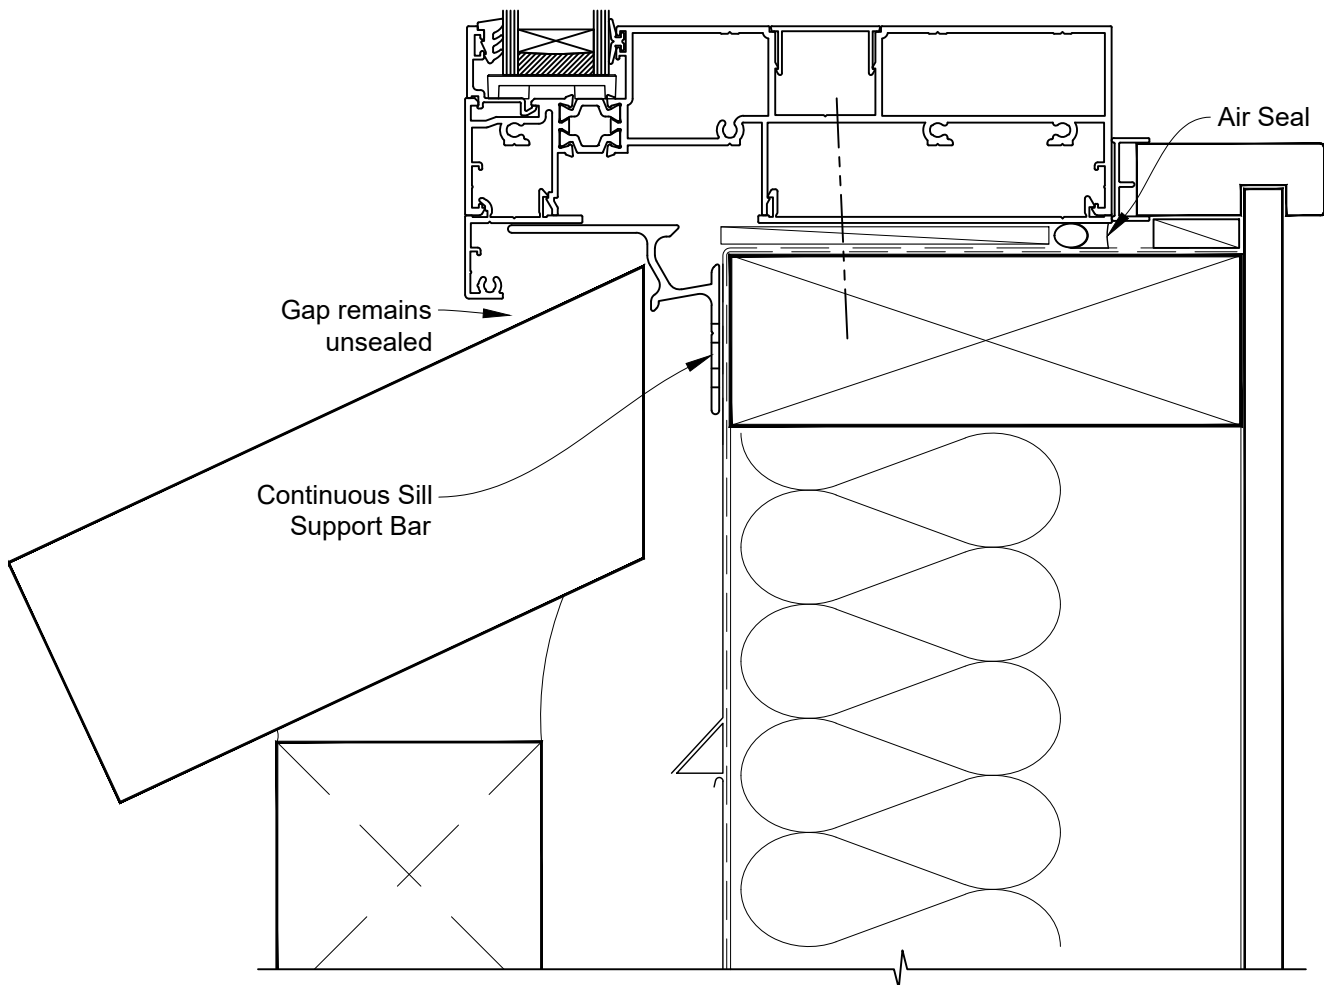

INSTALLATION DETAIL - ARCHITECTURAL THERMAL HEART 171mm AWNING WINDOW ON BRICK VENEER CAVITY CONSTRUCTION

Date: 01.09.23

Scale: 1:2

CAD Ref.: TA171AWBV-CH

INSTALLATION DETAIL - ARCHITECTURAL THERMAL HEART 171mm AWNING WINDOW ON BRICK VENEER CAVITY CONSTRUCTION

Date: 01.09.23

Scale: 1:2

CAD Ref.: TA171AWBV-CJ

INSTALLATION DETAIL - ARCHITECTURAL THERMAL HEART 171mm AWNING WINDOW ON BRICK VENEER CAVITY CONSTRUCTION

Date: 01.09.23

Scale: 1:2

CAD Ref.: TA171AWBV-CS

FACING INFILL OPTION

INSTALLATION DETAIL - ARCHITECTURAL THERMAL HEART 171mm AWNING WINDOW ON BRICK VENEER CAVITY CONSTRUCTION

Date: 01.09.23

Scale: 1:2

CAD Ref.: TA171AWBV-CS2

SILL TRAY OPTION

INSTALLATION DETAIL - ARCHITECTURAL THERMAL HEART 171mm AWNING WINDOW ON BRICK VENEER CAVITY CONSTRUCTION

Date: 01.09.23

Scale: 1:2

CAD Ref.: TA171AWBV-CS3

SILL TRAY OPTION