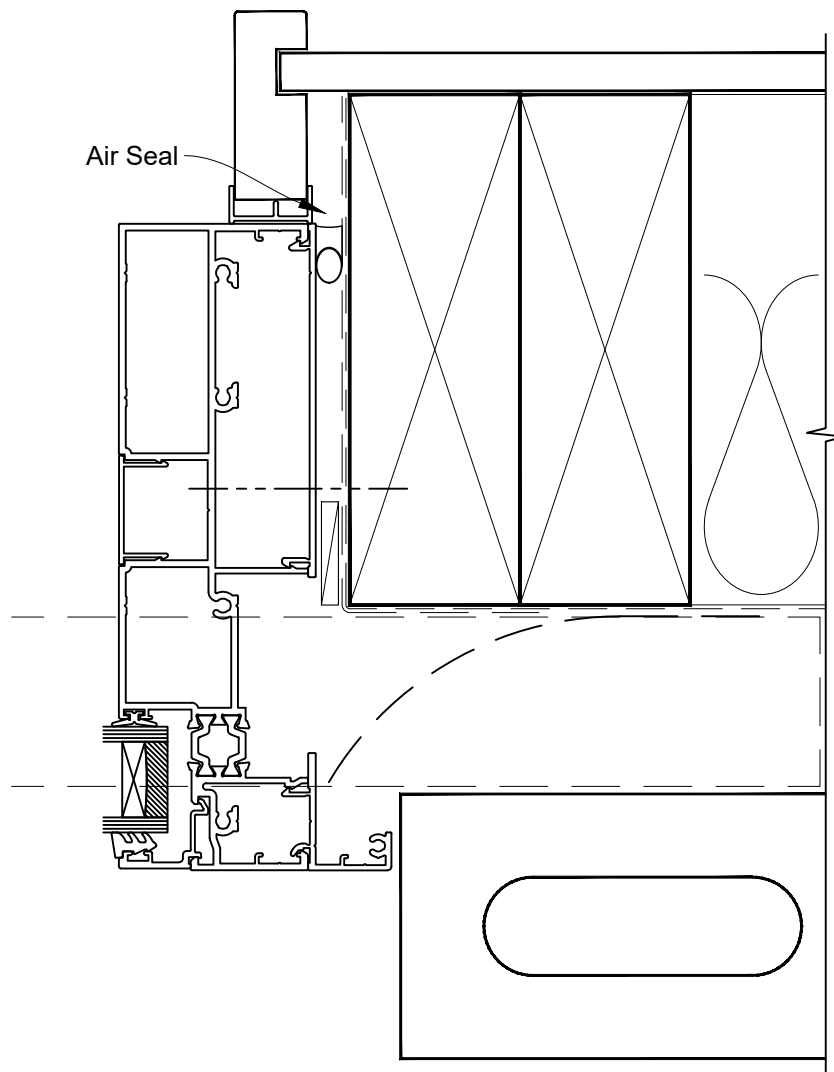

INSTALLATION DETAIL - ARCHITECTURAL THERMAL HEART 171mm AWNING WINDOW ON BRICK VENEER CAVITY CONSTRUCTION

Date: 01.09.23

Scale: 1:2

CAD Ref.: TA171AWBV-CH

INSTALLATION DETAIL - ARCHITECTURAL THERMAL HEART 171mm AWNING WINDOW ON BRICK VENEER CAVITY CONSTRUCTION

Date: 01.09.23

Scale: 1:2

CAD Ref.: TA171AWBV-CJ

INSTALLATION DETAIL - ARCHITECTURAL THERMAL HEART 171mm AWNING WINDOW ON BRICK VENEER CAVITY CONSTRUCTION

Date: 01.09.23

Scale: 1:2

CAD Ref.: TA171AWBV-CS

FACING INFILL OPTION

INSTALLATION DETAIL - ARCHITECTURAL THERMAL HEART 171mm AWNING WINDOW ON BRICK VENEER CAVITY CONSTRUCTION

Date: 01.09.23

Scale: 1:2

CAD Ref.: TA171AWBV-CS2

SILL TRAY OPTION

INSTALLATION DETAIL - ARCHITECTURAL THERMAL HEART 171mm AWNING WINDOW ON BRICK VENEER CAVITY CONSTRUCTION

Date: 01.09.23

Scale: 1:2

CAD Ref.: TA171AWBV-CS3

SILL TRAY OPTION