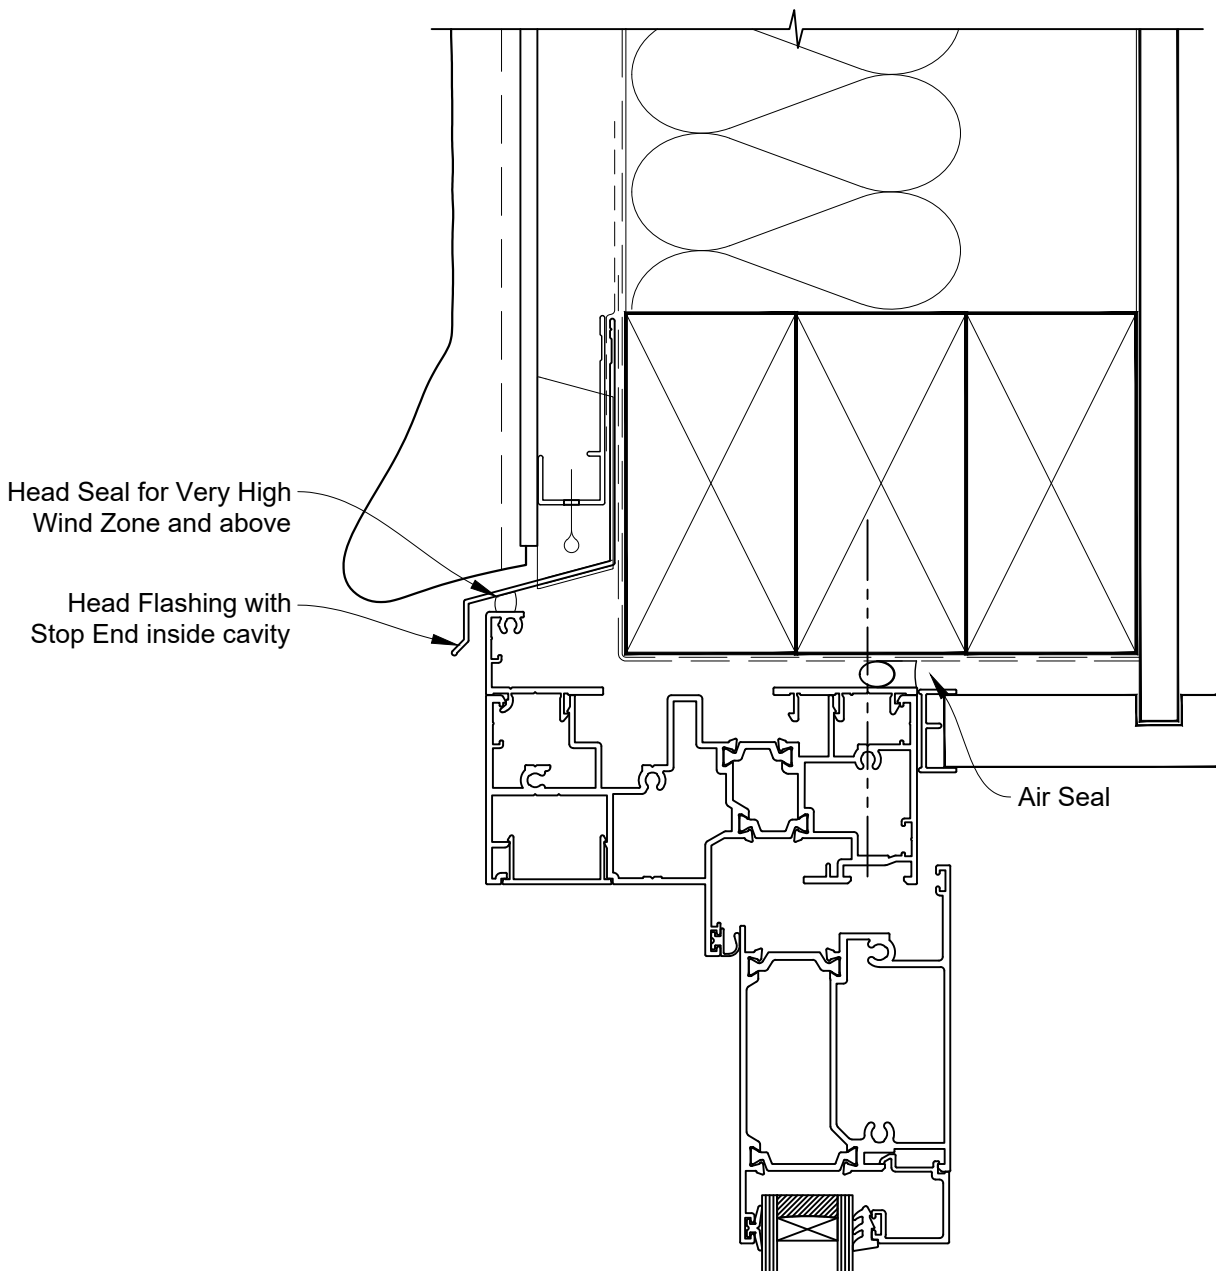

INSTALLATION DETAIL - ARCHITECTURAL THERMAL HEART HINGED DOOR OPEN IN ON STUCCO CAVITY CONSTRUCTION

Date: 01.09.23

Scale: 1:2

CAD Ref.: TAHIST-CH

INSTALLATION DETAIL - ARCHITECTURAL THERMAL HEART HINGED DOOR OPEN IN ON STUCCO CAVITY CONSTRUCTION

Date: 01.09.23

Scale: 1:2

CAD Ref.: TAHIST-CJ

INSTALLATION DETAIL - ARCHITECTURAL THERMAL HEART HINGED DOOR OPEN IN ON STUCCO CAVITY CONSTRUCTION

Date: 01.09.23

Scale: 1:2

CAD Ref.: TAHIST-CS

FLANGED BOTTOM RAIL OPTION

INSTALLATION DETAIL - ARCHITECTURAL THERMAL HEART HINGED DOOR OPEN IN ON STUCCO CAVITY CONSTRUCTION

Date: 01.09.23

Scale: 1:2

CAD Ref.: TAHIST-CS2

FLUSH BOTTOM RAIL OPTION