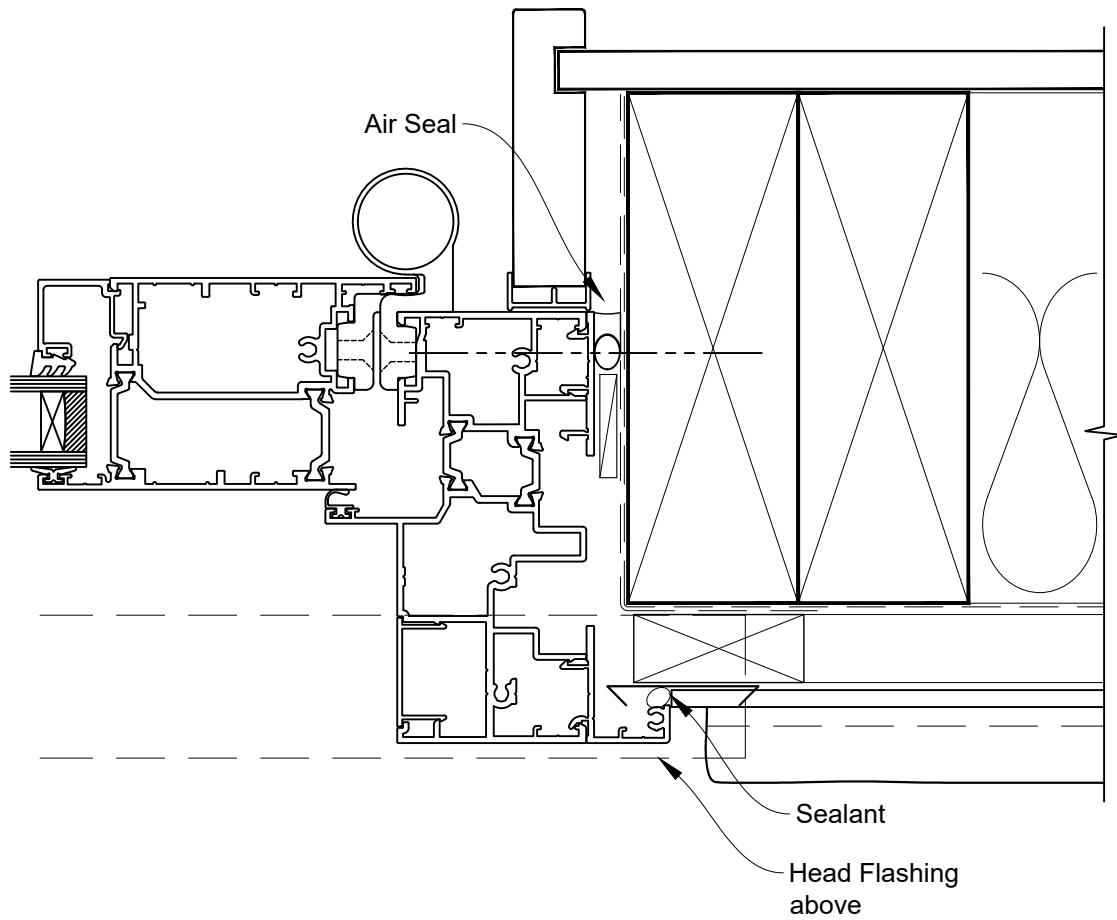

INSTALLATION DETAIL - ARCHITECTURAL THERMAL HEART HINGED DOOR OPEN IN ON STUCCO CAVITY CONSTRUCTION

Date: 01.09.23

Scale: 1:2

CAD Ref.: TAHIST-CH

INSTALLATION DETAIL - ARCHITECTURAL THERMAL HEART HINGED DOOR OPEN IN ON STUCCO CAVITY CONSTRUCTION

Date: 01.09.23

Scale: 1:2

CAD Ref.: TAHIST-CJ

INSTALLATION DETAIL - ARCHITECTURAL THERMAL HEART HINGED DOOR OPEN IN ON STUCCO CAVITY CONSTRUCTION

Date: 01.09.23

Scale: 1:2

CAD Ref.: TAHIST-CS

FLANGED BOTTOM RAIL OPTION

INSTALLATION DETAIL - ARCHITECTURAL THERMAL HEART HINGED DOOR OPEN IN ON STUCCO CAVITY CONSTRUCTION

Date: 01.09.23

Scale: 1:2

CAD Ref.: TAHIST-CS2

FLUSH BOTTOM RAIL OPTION