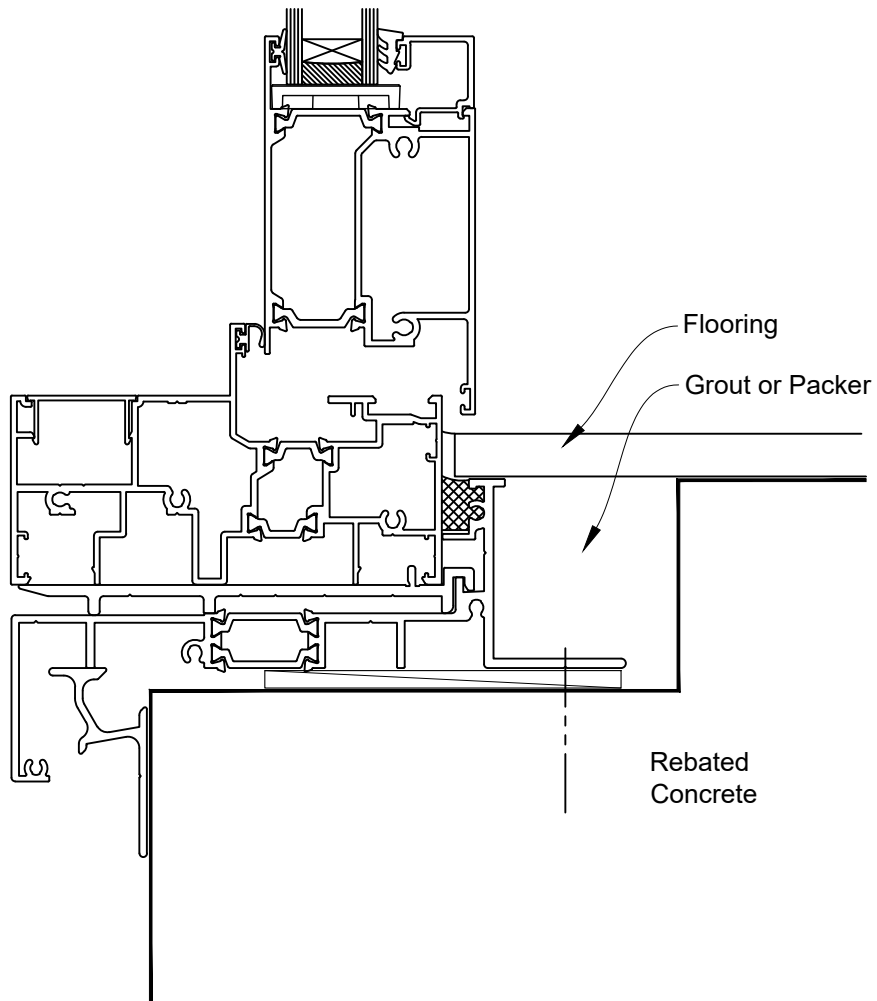

Date: 01.09.23

Scale: 1:2

CAD Ref.: TAHIST-CJ

INSTALLATION DETAIL - ARCHITECTURAL THERMAL HEART HINGED DOOR OPEN IN ON STUCCO CAVITY CONSTRUCTION

Date: 01.09.23

Scale: 1:2

CAD Ref.: TAHIST-CS

FLANGED BOTTOM RAIL OPTION

INSTALLATION DETAIL - ARCHITECTURAL THERMAL HEART HINGED DOOR OPEN IN ON STUCCO CAVITY CONSTRUCTION

Date: 01.09.23

Scale: 1:2

CAD Ref.: TAHIST-CS2

FLUSH BOTTOM RAIL OPTION