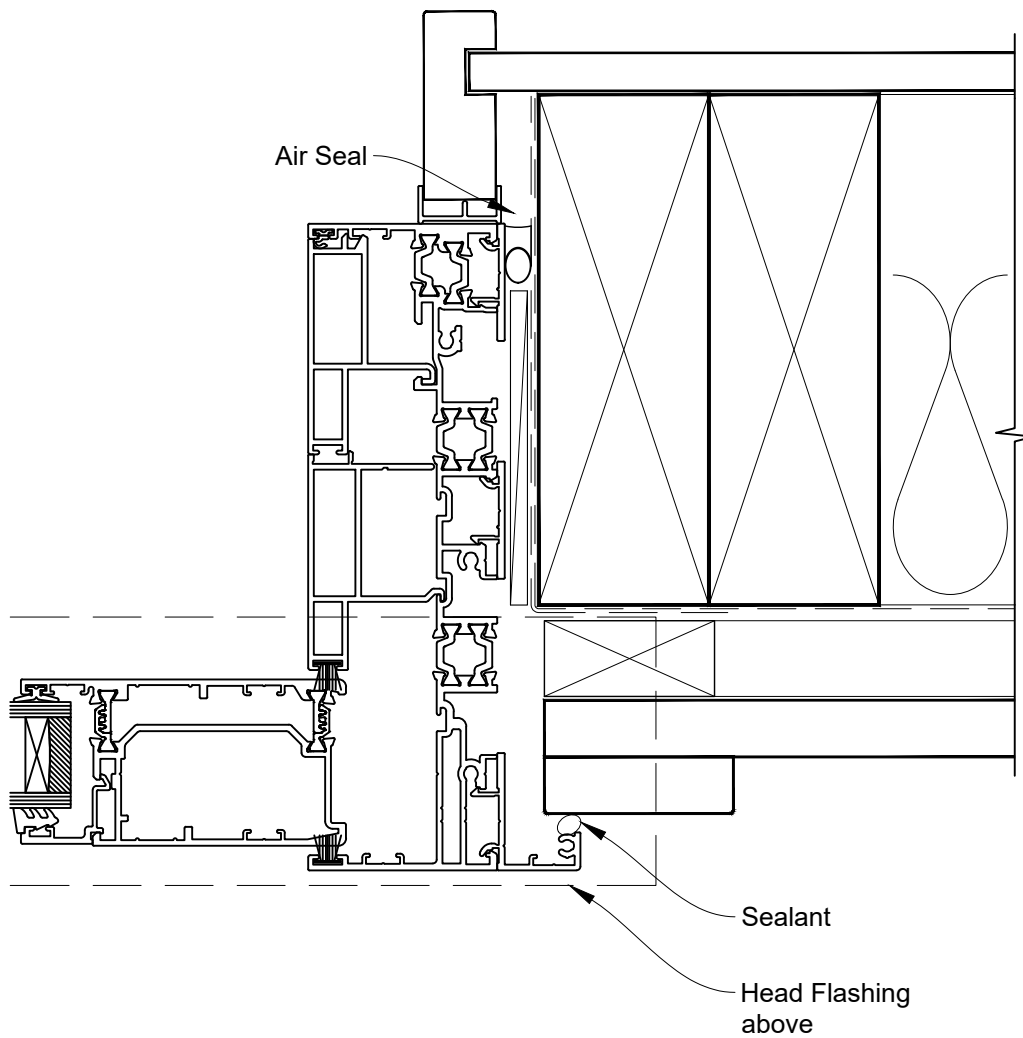

# INSTALLATION DETAIL - ARCHITECTURAL THERMAL HEART 171mm SLIDING DOOR ON BRICK VENEER CAVITY CONSTRUCTION

Date: 01.09.23

Scale: 1:2

CAD Ref.: TA171SDBV-CH

# INSTALLATION DETAIL - ARCHITECTURAL THERMAL HEART 171mm SLIDING DOOR ON BRICK VENEER CAVITY CONSTRUCTION

Date: 01.09.23

Scale: 1:2

CAD Ref.: TA171SDBV-CJ