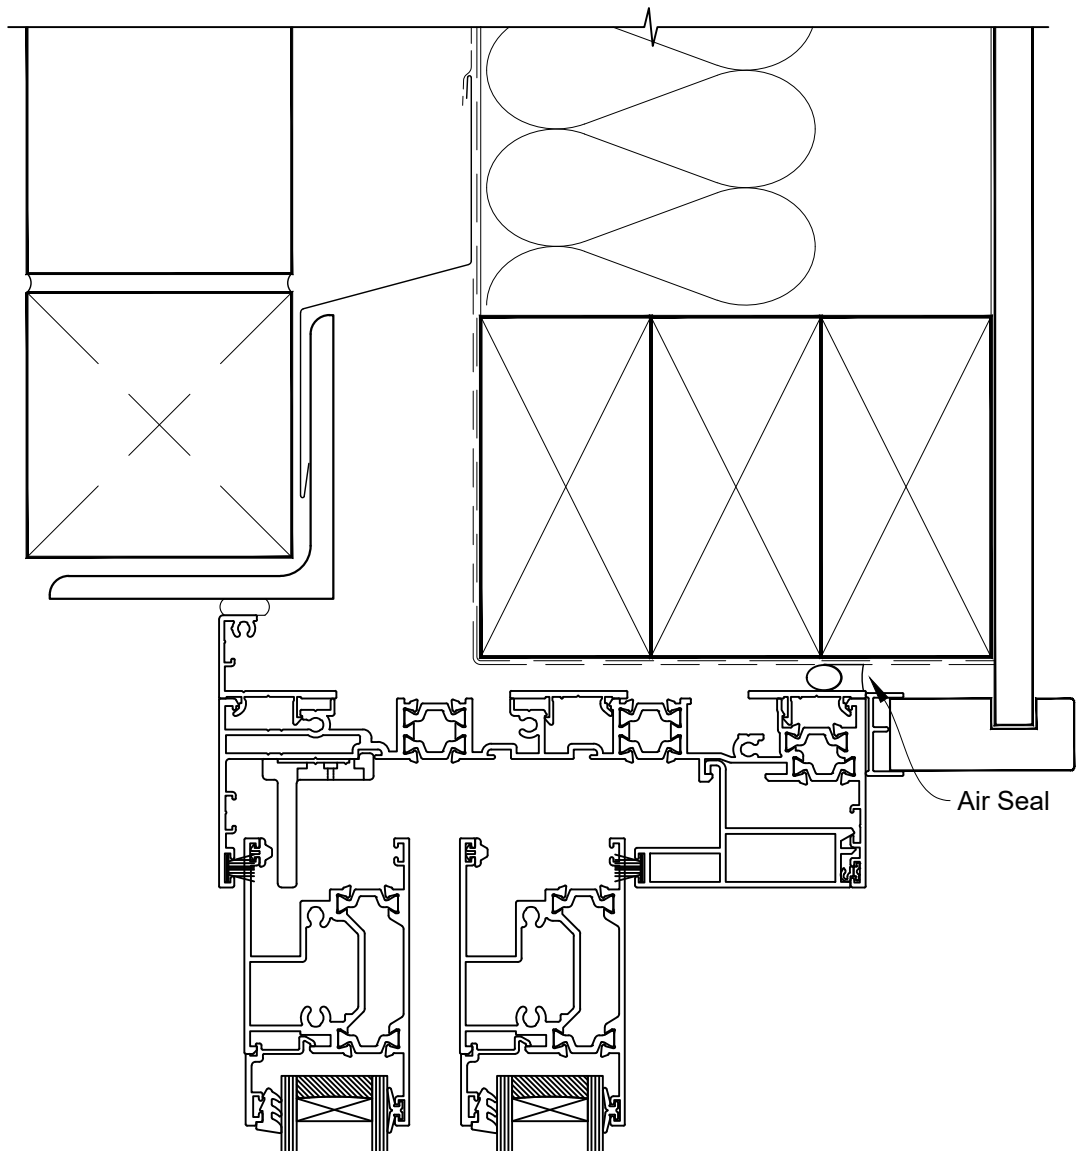

# INSTALLATION DETAIL - ARCHITECTURAL THERMAL HEART 171mm SLIDING DOOR ON BRICK VENEER CAVITY CONSTRUCTION

Date: 01.09.23

Scale: 1:2

CAD Ref.: TA171SDBV-CH

# INSTALLATION DETAIL - ARCHITECTURAL THERMAL HEART 171mm SLIDING DOOR ON BRICK VENEER CAVITY CONSTRUCTION

Date: 01.09.23

Scale: 1:2

CAD Ref.: TA171SDBV-CJ