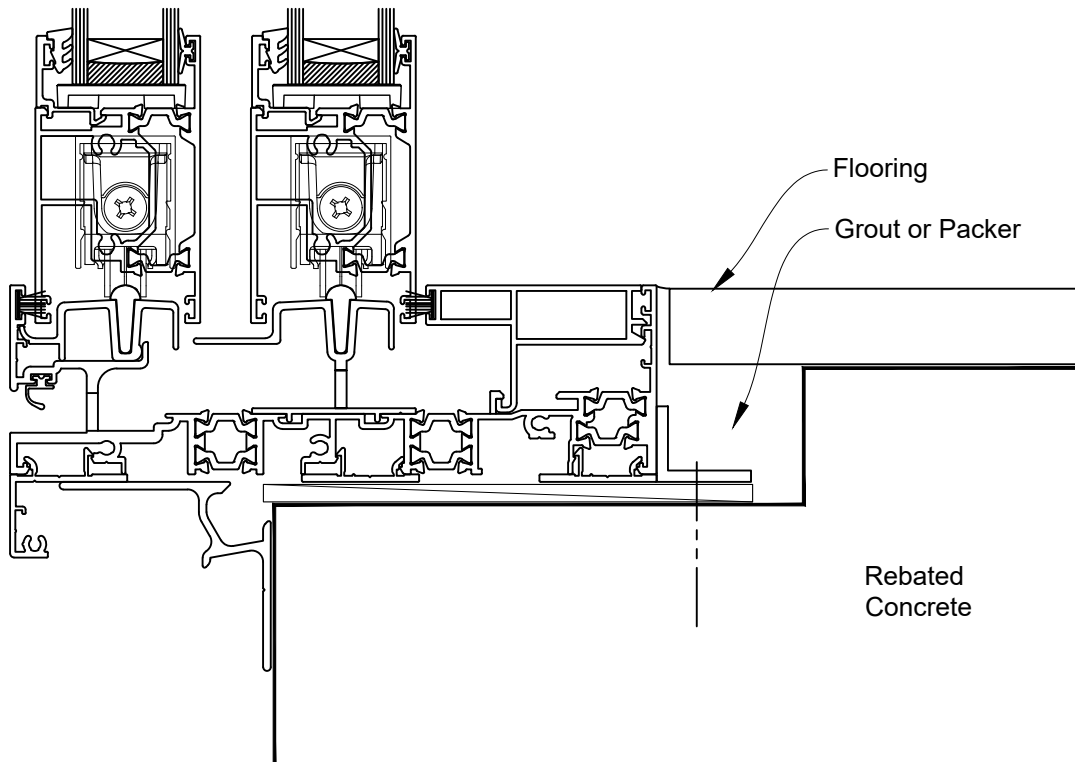

# INSTALLATION DETAIL - ARCHITECTURAL THERMAL HEART 171mm SLIDING DOOR ON BRICK VENEER CAVITY CONSTRUCTION

Date: 01.09.23

Scale: 1:2

CAD Ref.: TA171SDBV-CJ

# INSTALLATION DETAIL - ARCHITECTURAL THERMAL HEART 171mm SLIDING DOOR ON BRICK VENEER CAVITY CONSTRUCTION

Date: 01.09.23

Scale: 1:2

CAD Ref.: TA171SDBV-CS

## FACING INFILL OPTION