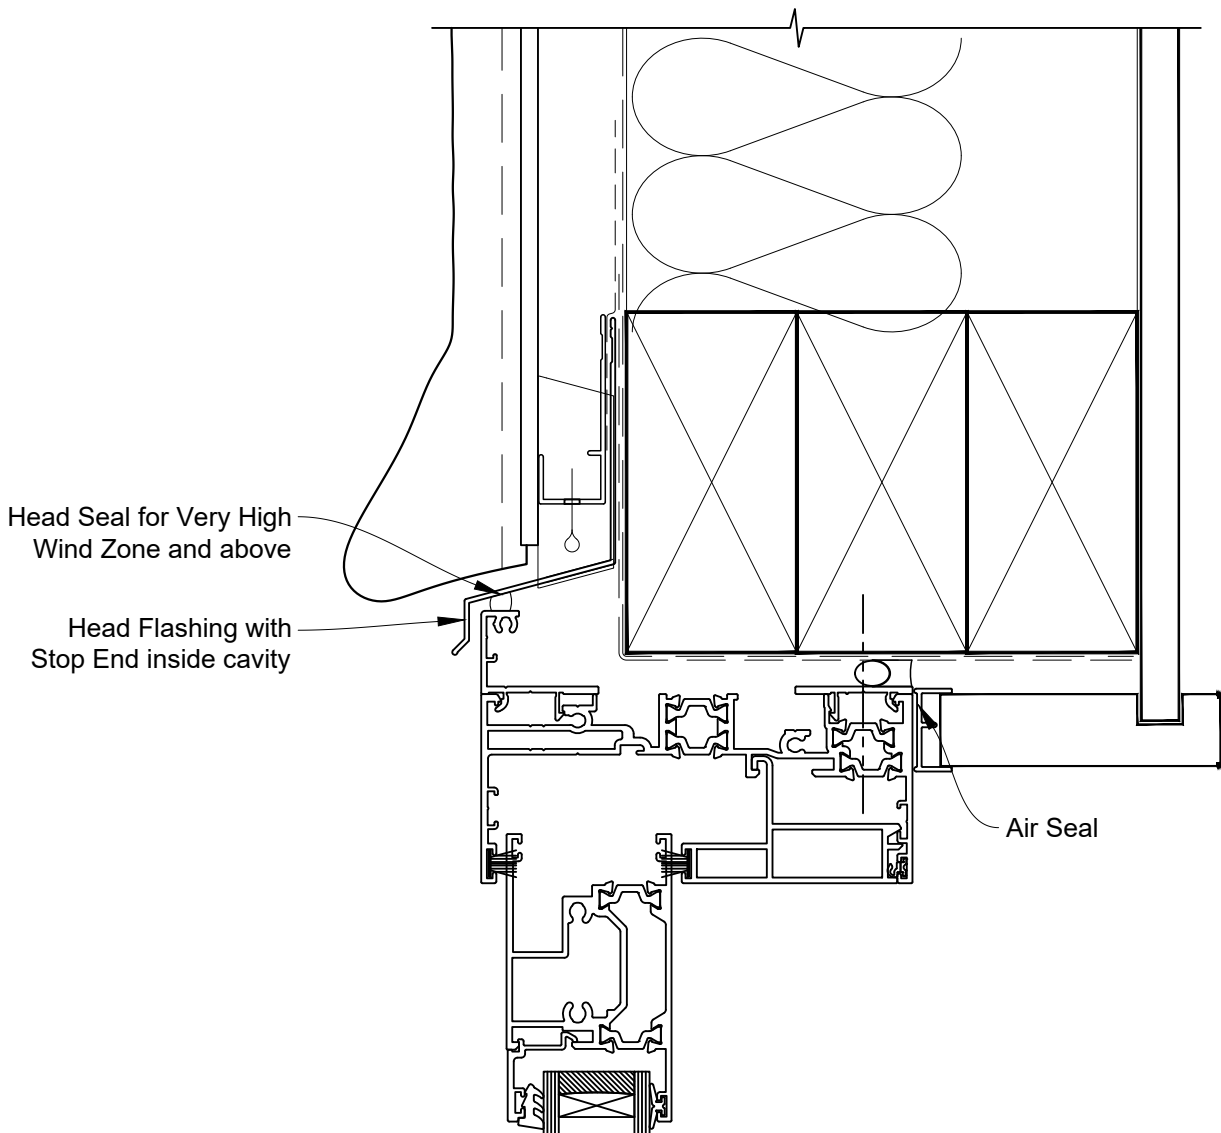

INSTALLATION DETAIL - ARCHITECTURAL THERMAL HEART 114mm SLIDING DOOR ON STUCCO CAVITY CONSTRUCTION

Date: 01.09.23

Scale: 1:2

CAD Ref.: TA114SDST-CH

INSTALLATION DETAIL - ARCHITECTURAL THERMAL HEART 114mm SLIDING DOOR ON STUCCO CAVITY CONSTRUCTION

Date: 01.09.23

Scale: 1:2

CAD Ref.: TA114SDST-CJ

INSTALLATION DETAIL - ARCHITECTURAL THERMAL HEART 114mm SLIDING DOOR ON STUCCO CAVITY CONSTRUCTION

Date: 01.09.23

Scale: 1:2

CAD Ref.: TA114SDST-CS

FACING INFILL OPTION

INSTALLATION DETAIL - ARCHITECTURAL THERMAL HEART 114mm SLIDING DOOR ON STUCCO CAVITY CONSTRUCTION

Date: 01.09.23

Scale: 1:2

CAD Ref.: TA114SDST-CS2

SILL TRAY OPTION