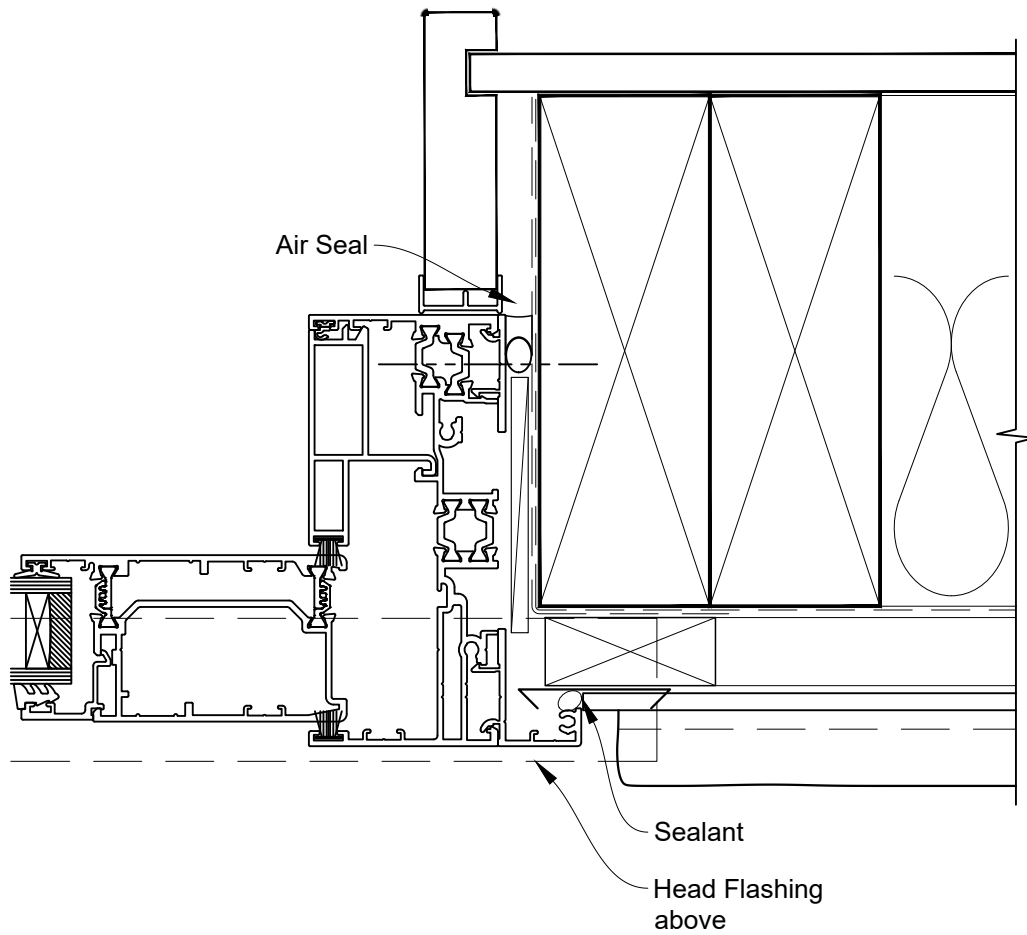

INSTALLATION DETAIL - ARCHITECTURAL THERMAL HEART 114mm SLIDING DOOR ON STUCCO CAVITY CONSTRUCTION

Date: 01.09.23

Scale: 1:2

CAD Ref.: TA114SDST-CH

INSTALLATION DETAIL - ARCHITECTURAL THERMAL HEART 114mm SLIDING DOOR ON STUCCO CAVITY CONSTRUCTION

Date: 01.09.23

Scale: 1:2

CAD Ref.: TA114SDST-CJ

INSTALLATION DETAIL - ARCHITECTURAL THERMAL HEART 114mm SLIDING DOOR ON STUCCO CAVITY CONSTRUCTION

Date: 01.09.23

Scale: 1:2

CAD Ref.: TA114SDST-CS

FACING INFILL OPTION