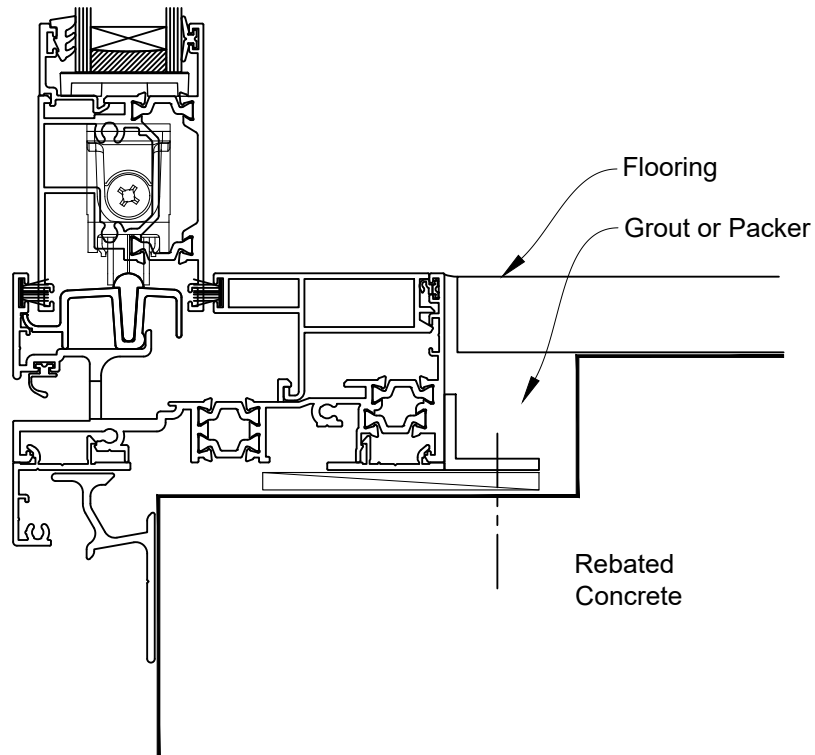

Date: 01.09.23

Scale: 1:2

CAD Ref.: TA114SDST-CJ

INSTALLATION DETAIL - ARCHITECTURAL THERMAL HEART 114mm SLIDING DOOR ON STUCCO CAVITY CONSTRUCTION

Date: 01.09.23

Scale: 1:2

CAD Ref.: TA114SDST-CS

FACING INFILL OPTION

INSTALLATION DETAIL - ARCHITECTURAL THERMAL HEART 114mm SLIDING DOOR ON STUCCO CAVITY CONSTRUCTION

Date: 01.09.23

Scale: 1:2

CAD Ref.: TA114SDST-CS2

SILL TRAY OPTION