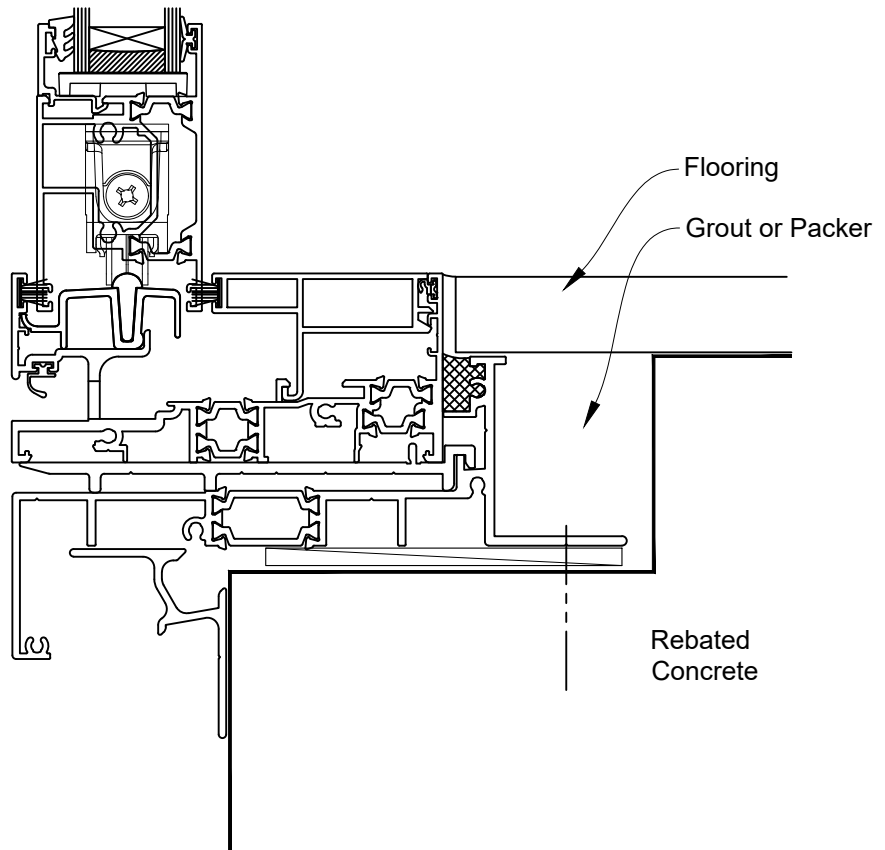

INSTALLATION DETAIL - ARCHITECTURAL THERMAL HEART 114mm SLIDING DOOR ON RUSTICATED WEATHERBOARD CAVITY CONSTRUCTION

Date: 01.09.23

Scale: 1:2

CAD Ref.: TA114SDRW-CS2

SILL TRAY OPTION