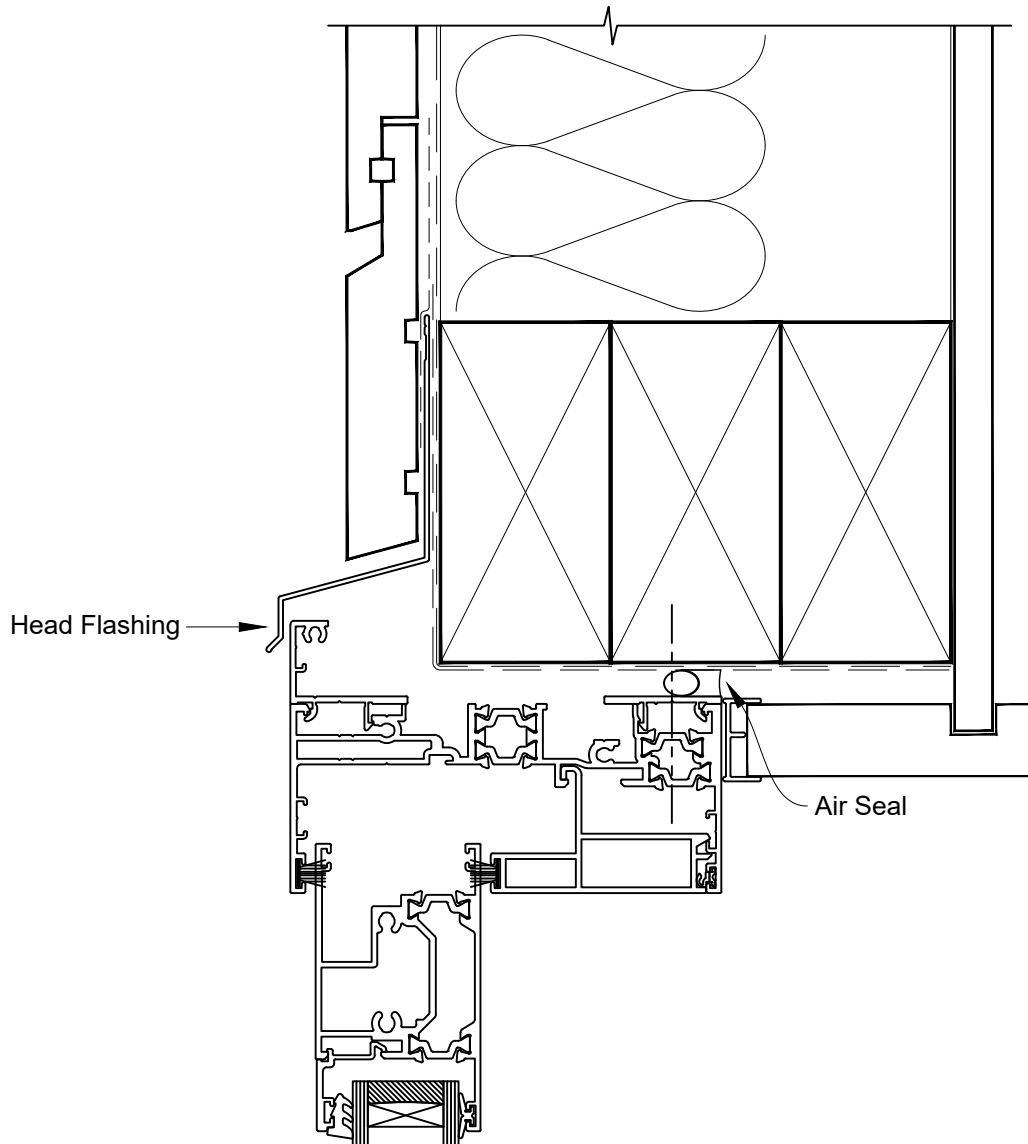

## SILL TRAY OPTION

# INSTALLATION DETAIL - ARCHITECTURAL THERMAL HEART 114mm SLIDING DOOR ON RUSTICATED WEATHERBOARD DIRECT FIXED CLADDING

Date: 01.09.23

Scale: 1:2

CAD Ref.: TA114SDRW-DH