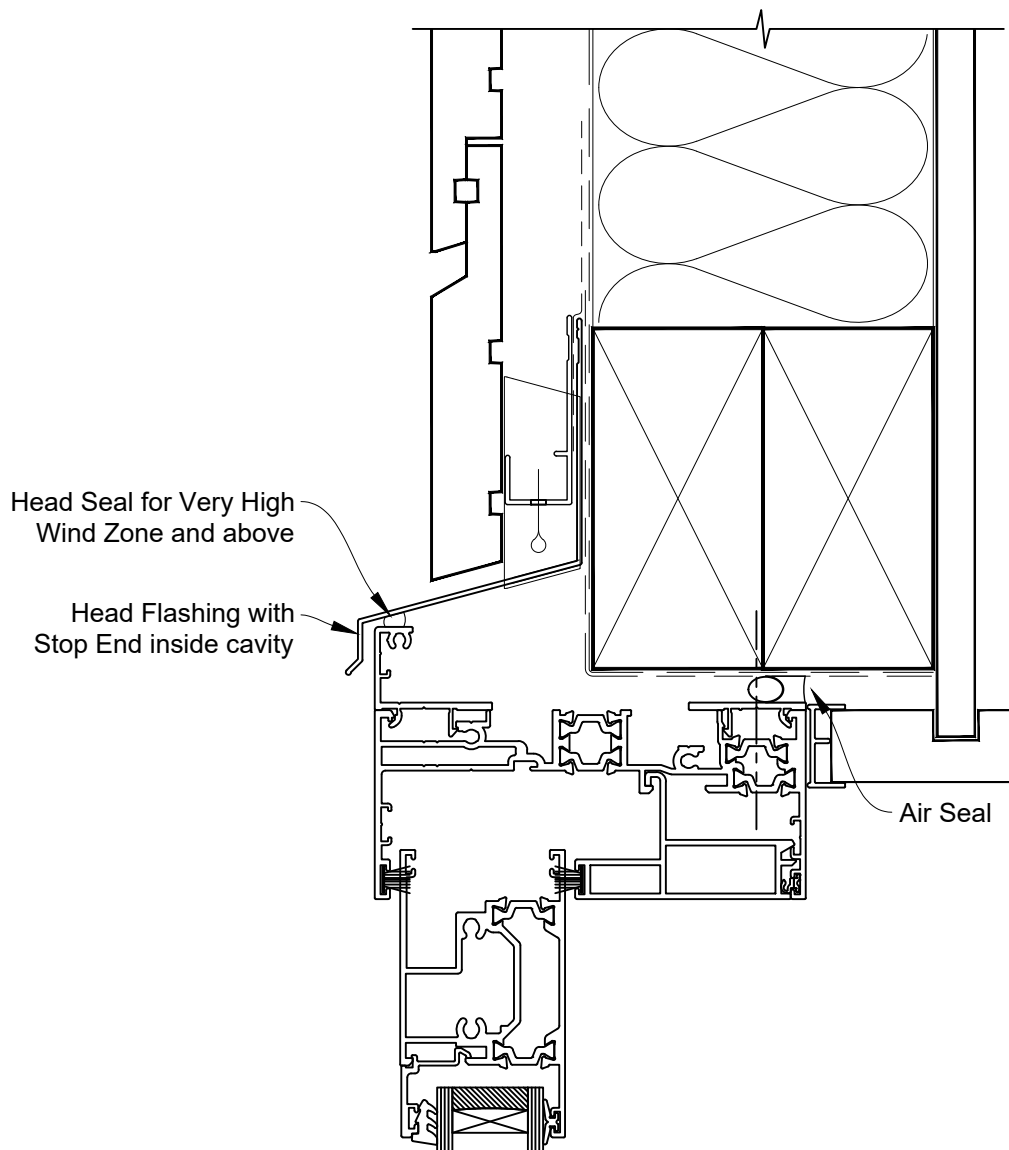

# INSTALLATION DETAIL - ARCHITECTURAL THERMAL HEART 114mm SLIDING DOOR ON RUSTICATED WEATHERBOARD CAVITY CONSTRUCTION

Date: 01.09.23

Scale: 1:2

CAD Ref.: TA114SDRW-CH

# INSTALLATION DETAIL - ARCHITECTURAL THERMAL HEART 114mm SLIDING DOOR ON RUSTICATED WEATHERBOARD CAVITY CONSTRUCTION

Date: 01.09.23

Scale: 1:2

CAD Ref.: TA114SDRW-CJ