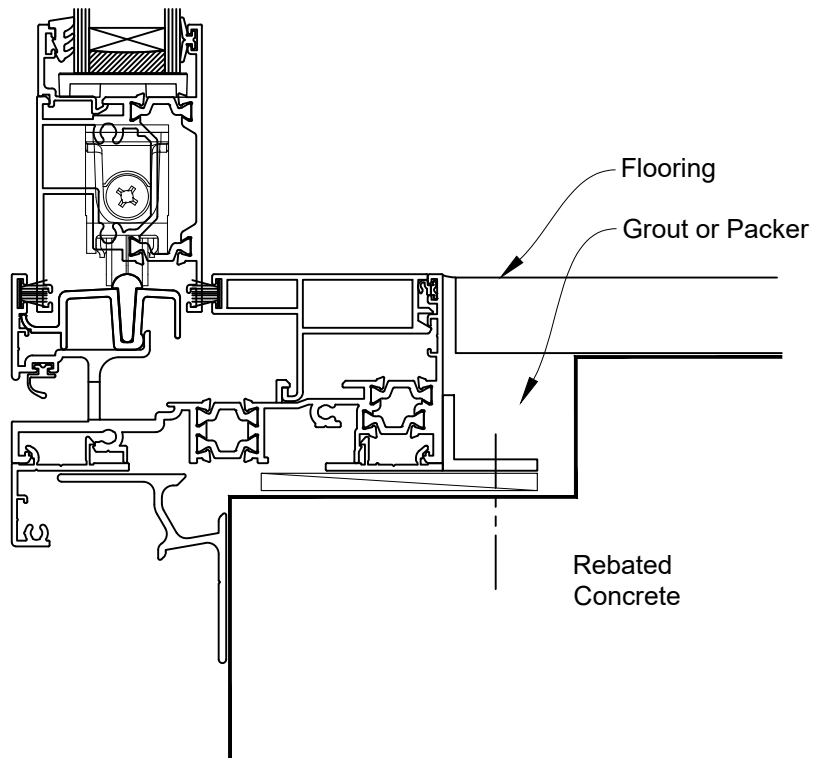

# INSTALLATION DETAIL - ARCHITECTURAL THERMAL HEART 114mm SLIDING DOOR ON RUSTICATED WEATHERBOARD CAVITY CONSTRUCTION

Date: 01.09.23

Scale: 1:2

CAD Ref.: TA114SDRW-CJ

# INSTALLATION DETAIL - ARCHITECTURAL THERMAL HEART 114mm SLIDING DOOR ON RUSTICATED WEATHERBOARD CAVITY CONSTRUCTION

Date: 01.09.23

Scale: 1:2

CAD Ref.: TA114SDRW-CS

## FACING INFILL OPTION