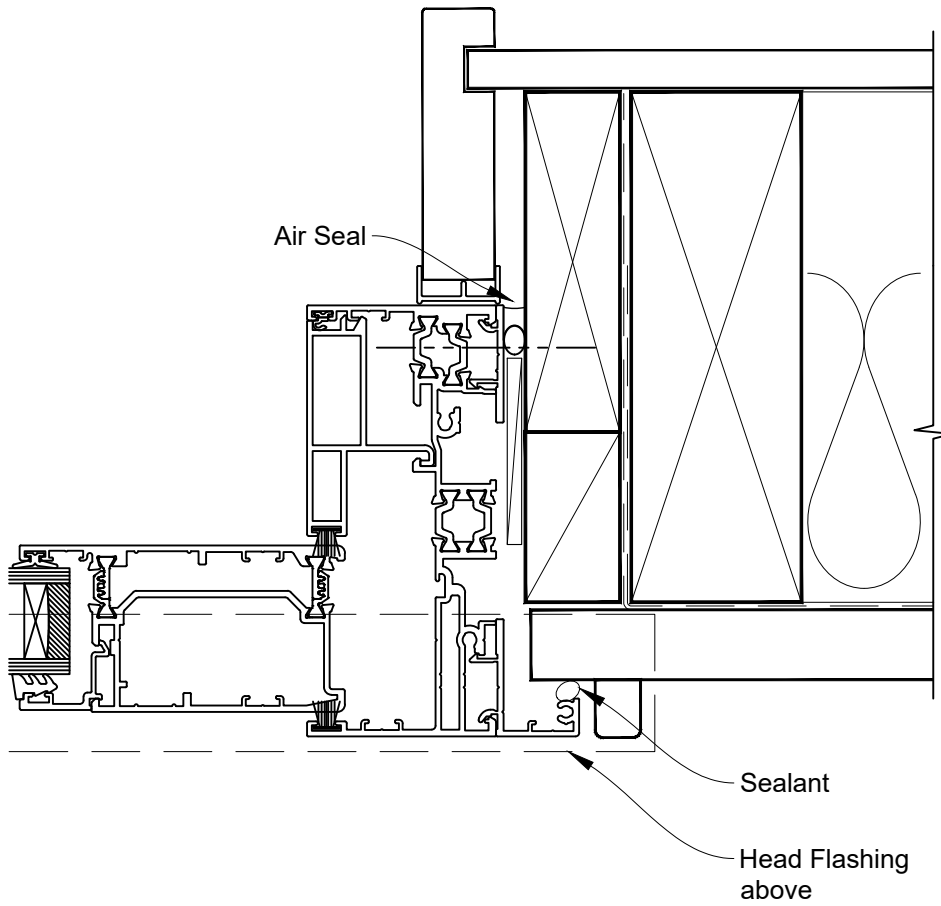

# INSTALLATION DETAIL - ARCHITECTURAL THERMAL HEART 114mm SLIDING DOOR ON RUSTICATED WEATHERBOARD DIRECT FIXED CLADDING

Date: 01.09.23

Scale: 1:2

CAD Ref.: TA114SDRW-DH

# INSTALLATION DETAIL - ARCHITECTURAL THERMAL HEART 114mm SLIDING DOOR ON RUSTICATED WEATHERBOARD DIRECT FIXED CLADDING

Date: 01.09.23

Scale: 1:2

CAD Ref.: TA114SDRW-DJ