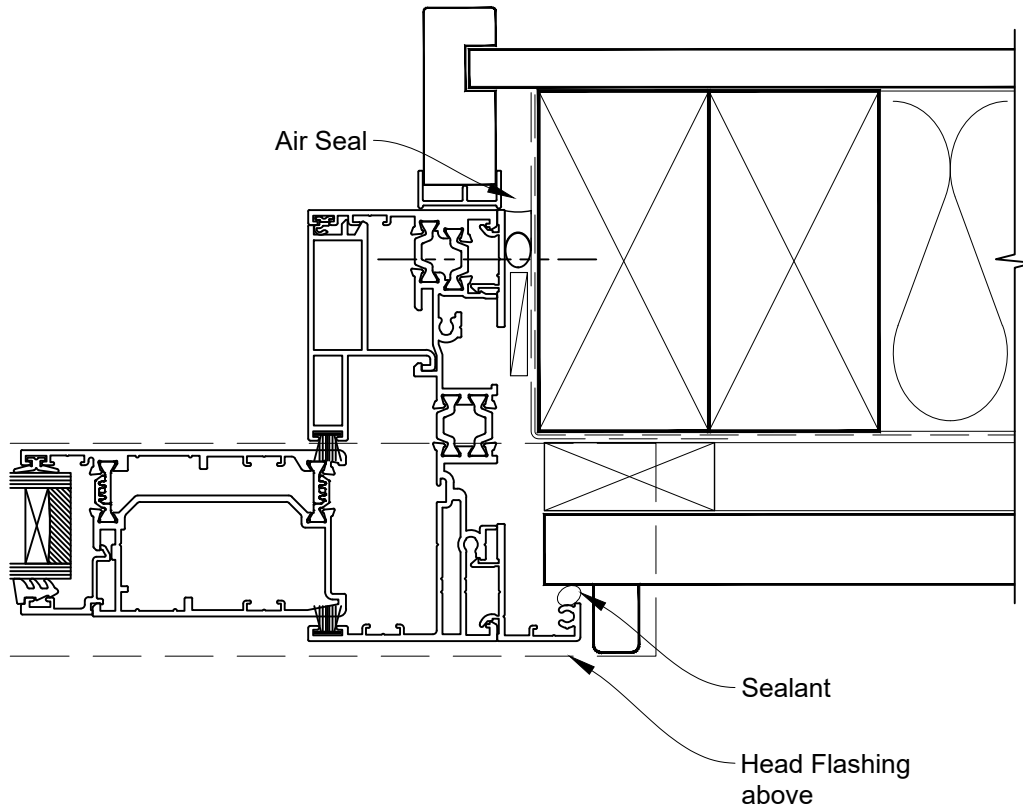

# INSTALLATION DETAIL - ARCHITECTURAL THERMAL HEART 114mm SLIDING DOOR ON RUSTICATED WEATHERBOARD CAVITY CONSTRUCTION

Date: 01.09.23

Scale: 1:2

CAD Ref.: TA114SDRW-CH

# INSTALLATION DETAIL - ARCHITECTURAL THERMAL HEART 114mm SLIDING DOOR ON RUSTICATED WEATHERBOARD CAVITY CONSTRUCTION

Date: 01.09.23

Scale: 1:2

CAD Ref.: TA114SDRW-CJ