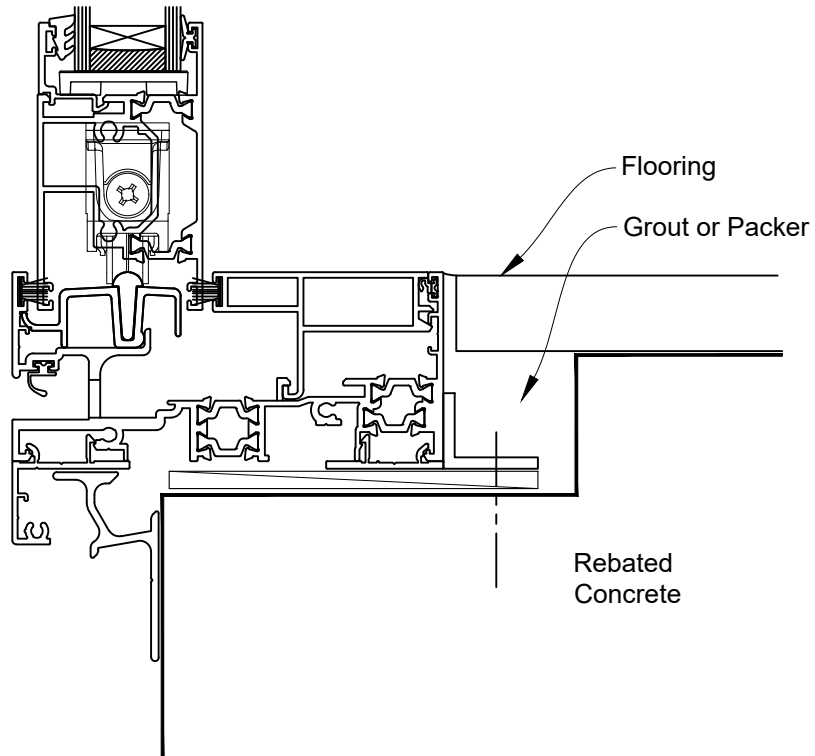

INSTALLATION DETAIL - ARCHITECTURAL THERMAL HEART 114mm SLIDING DOOR ON RUSTICATED WEATHERBOARD DIRECT FIXED CLADDING

Date: 01.09.23

Scale: 1:2

CAD Ref.: TA114SDRW-DS

SILL TRAY OPTION