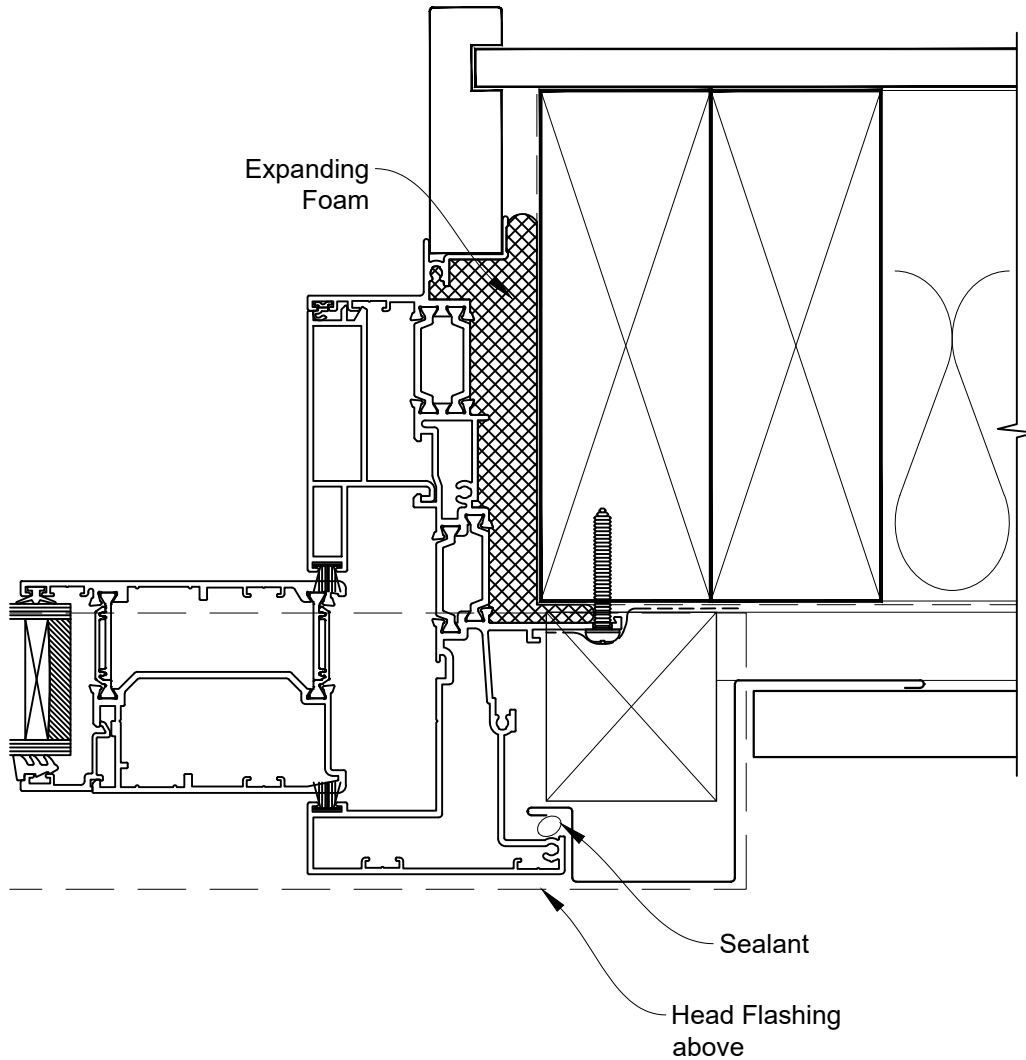

HEAD OPTION 1

INSTALLATION DETAIL - 56mm METRO THERMAL HEART CENTRAFIX SLIDING WINDOW ON PROFILE METAL

Date: 01.09.23

Scale: 1:2

CAD Ref.: CFX56SWPM-CFXH2

The Installation Details must be used in conjunction with the Metro Series
ThermalHEART® Centrafix™ SYSTEM GUIDE

HEAD OPTION 2

INSTALLATION DETAIL - 56mm METRO THERMAL HEART CENTRAFIX SLIDING WINDOW ON PROFILE METAL

Date: 01.09.23

Scale: 1:2

CAD Ref.: CFX56SWPM-CFXJ

The Installation Details must be used in conjunction with the Metro Series
ThermalHEART® Centrafix™ SYSTEM GUIDE

INSTALLATION DETAIL - 56mm METRO THERMAL HEART CENTRAFIX SLIDING WINDOW ON PROFILE METAL

Date: 01.09.23

Scale: 1:2

CAD Ref.: CFX56SWPM-CFXS

The Installation Details must be used in conjunction with the Metro Series ThermalHEART® Centrafix™ SYSTEM GUIDE