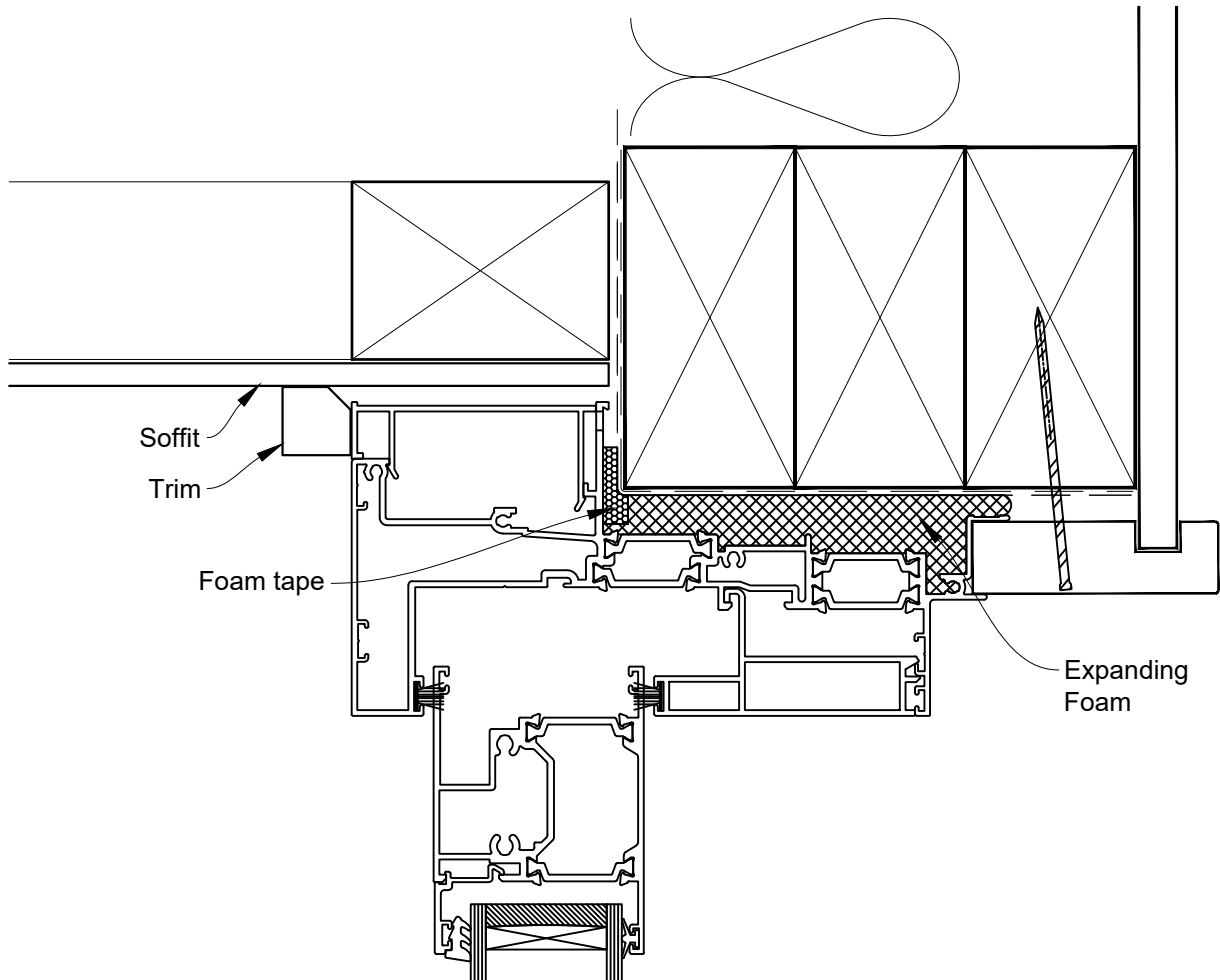

INSTALLATION DETAIL - 56mm METRO THERMAL HEART CENTRAFIX SLIDING WINDOW ON PROFILE METAL

Date: 01.09.23

Scale: 1:2

CAD Ref.: CFX56SWPM-CFXH

The Installation Details must be used in conjunction with the Metro Series
ThermalHEART® Centrafix™ SYSTEM GUIDE

HEAD OPTION 1

INSTALLATION DETAIL - 56mm METRO THERMAL HEART CENTRAFIX SLIDING WINDOW ON PROFILE METAL

Date: 01.09.23

Scale: 1:2

CAD Ref.: CFX56SWPM-CFXH2

The Installation Details must be used in conjunction with the Metro Series
ThermalHEART® Centrafix™ SYSTEM GUIDE

HEAD OPTION 2

INSTALLATION DETAIL - 56mm METRO THERMAL HEART CENTRAFIX SLIDING WINDOW ON PROFILE METAL

Date: 01.09.23

Scale: 1:2

CAD Ref.: CFX56SWPM-CFXJ

The Installation Details must be used in conjunction with the Metro Series
ThermalHEART® Centrafix™ SYSTEM GUIDE