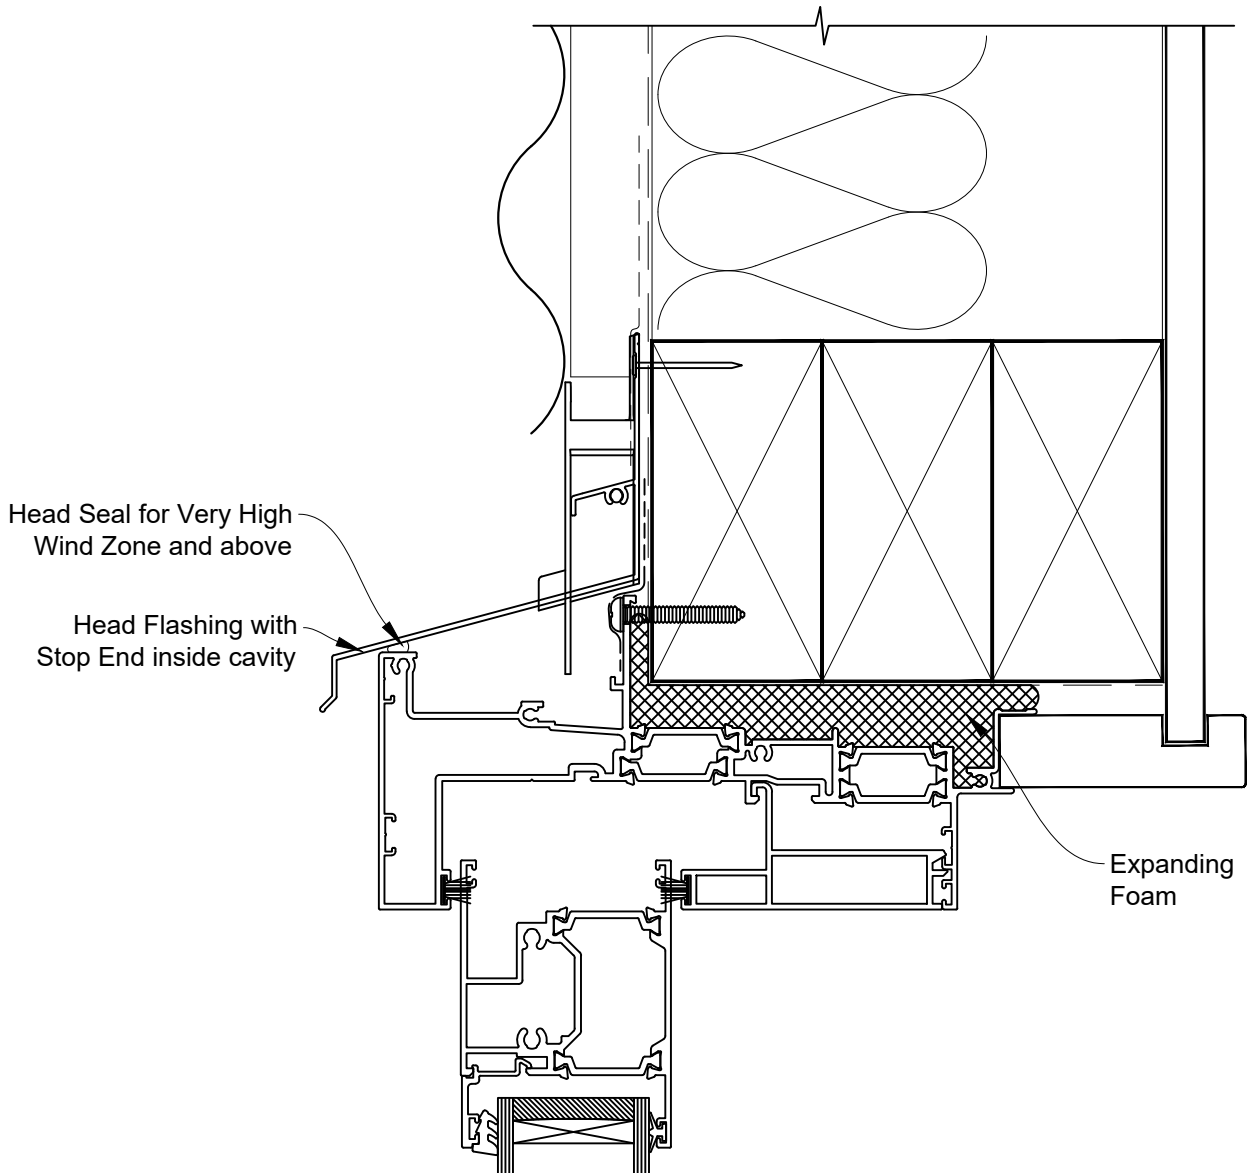

INSTALLATION DETAIL - 56mm METRO THERMAL HEART CENTRAFIX SLIDING WINDOW ON PROFILE METAL

Date: 01.09.23

Scale: 1:2

CAD Ref.: CFX56SWPM-CFXH

The Installation Details must be used in conjunction with the Metro Series
ThermalHEART® Centrafix™ SYSTEM GUIDE

HEAD OPTION 1

INSTALLATION DETAIL - 56mm METRO THERMAL HEART CENTRAFIX SLIDING WINDOW ON PROFILE METAL

Date: 01.09.23

Scale: 1:2

CAD Ref.: CFX56SWPM-CFXH2

The Installation Details must be used in conjunction with the Metro Series
ThermalHEART® Centrafix™ SYSTEM GUIDE

HEAD OPTION 2

INSTALLATION DETAIL - 56mm METRO THERMAL HEART CENTRAFIX SLIDING WINDOW ON PROFILE METAL

Date: 01.09.23

Scale: 1:2

CAD Ref.: CFX56SWPM-CFXJ

The Installation Details must be used in conjunction with the Metro Series
ThermalHEART® Centrafix™ SYSTEM GUIDE